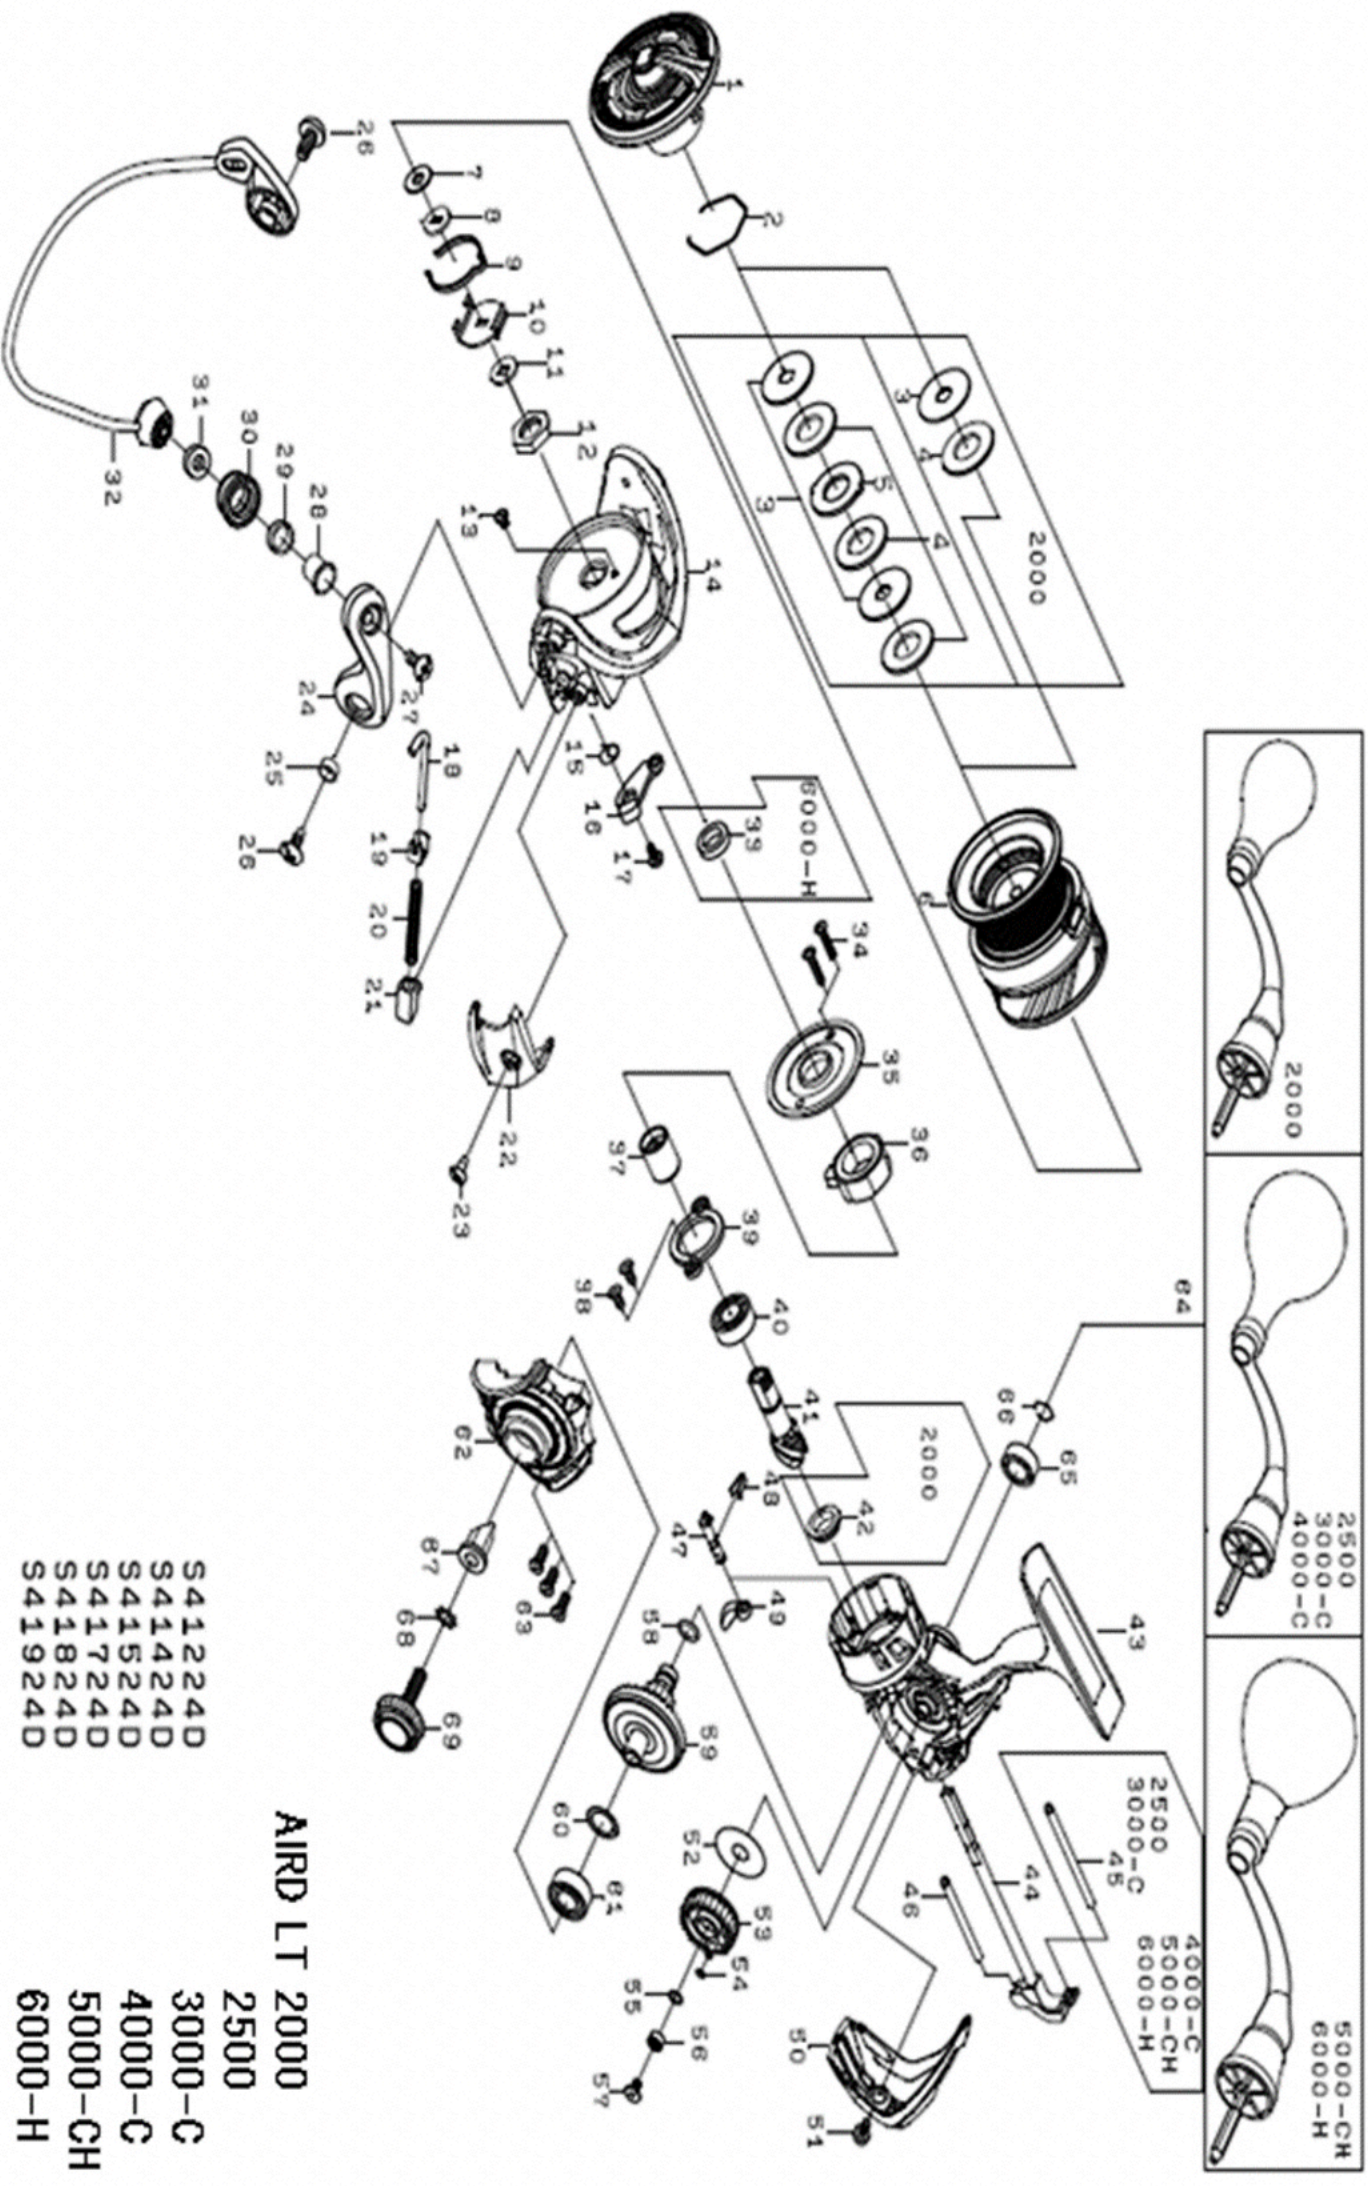

AIRD LT 4000-C

Feel Alive.

Please quote by part number, not key number when ordering.
spares@daiwaaustralia.com.au PH: (02) 8644 8644

S411224D
S411424D
S411524D
S411724D
S411824D
S411924D

AIRD LT 2000
2500
3000-C
4000-C
5000-CH
6000-H