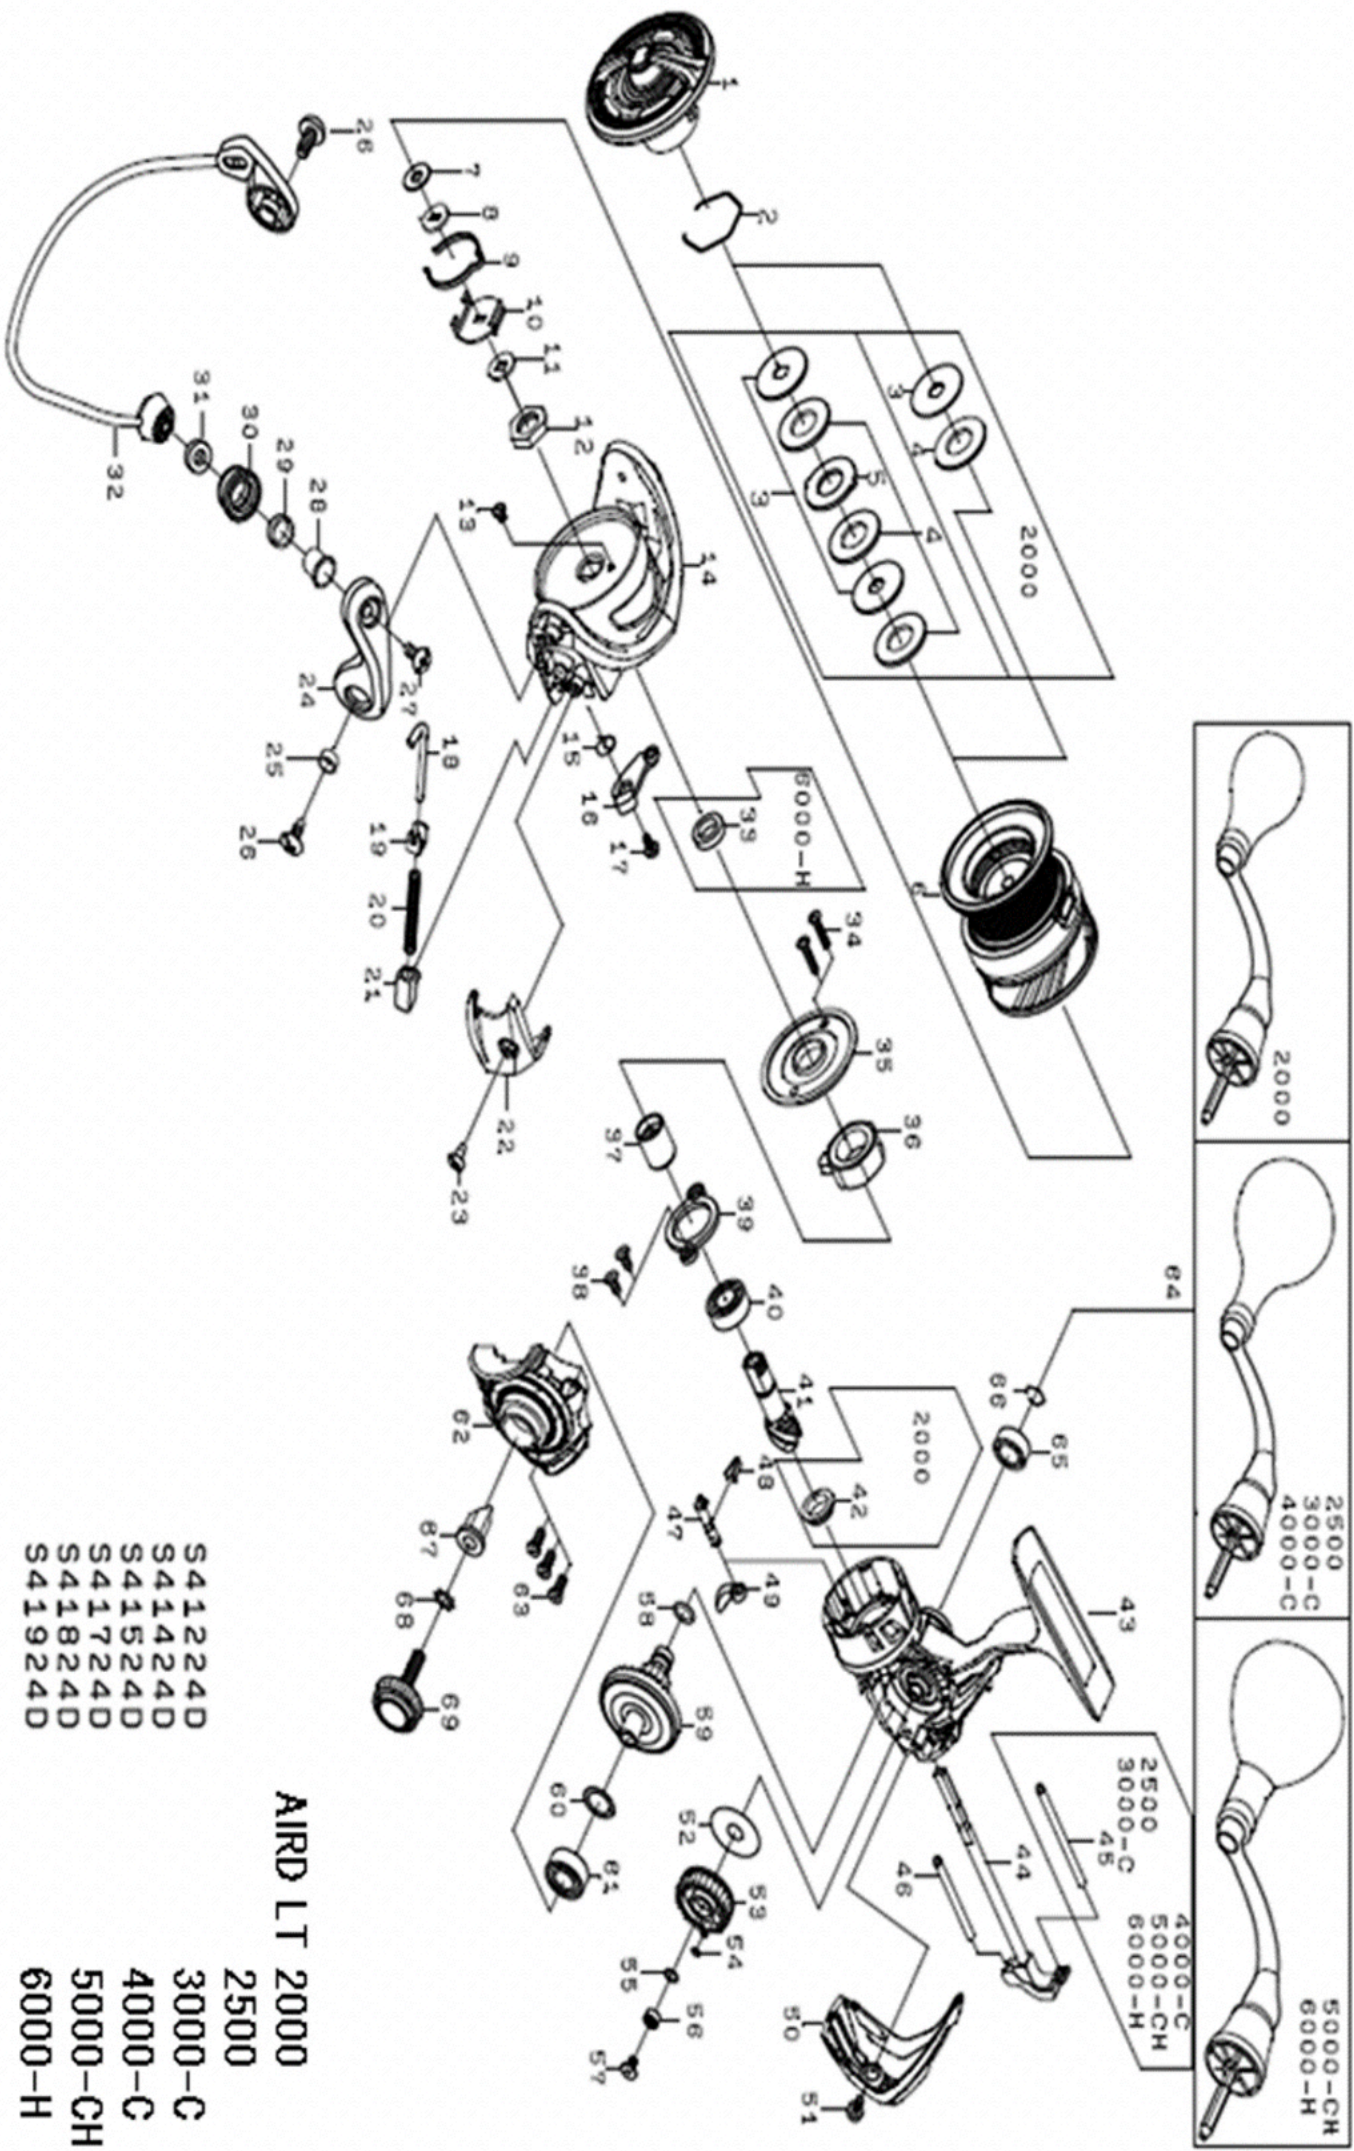

AIRD LT 2500

Feel Alive.

Please quote by part number, not key number when ordering.
spares@daiwaaustralia.com.au PH: (02) 8644 8644

- S412224D
- S414224D
- S415224D
- S417224D
- S418224D
- S419224D

1. AIRD LT 2000
   2500
   3000-C
   4000-C
   5000-CH
   6000-H