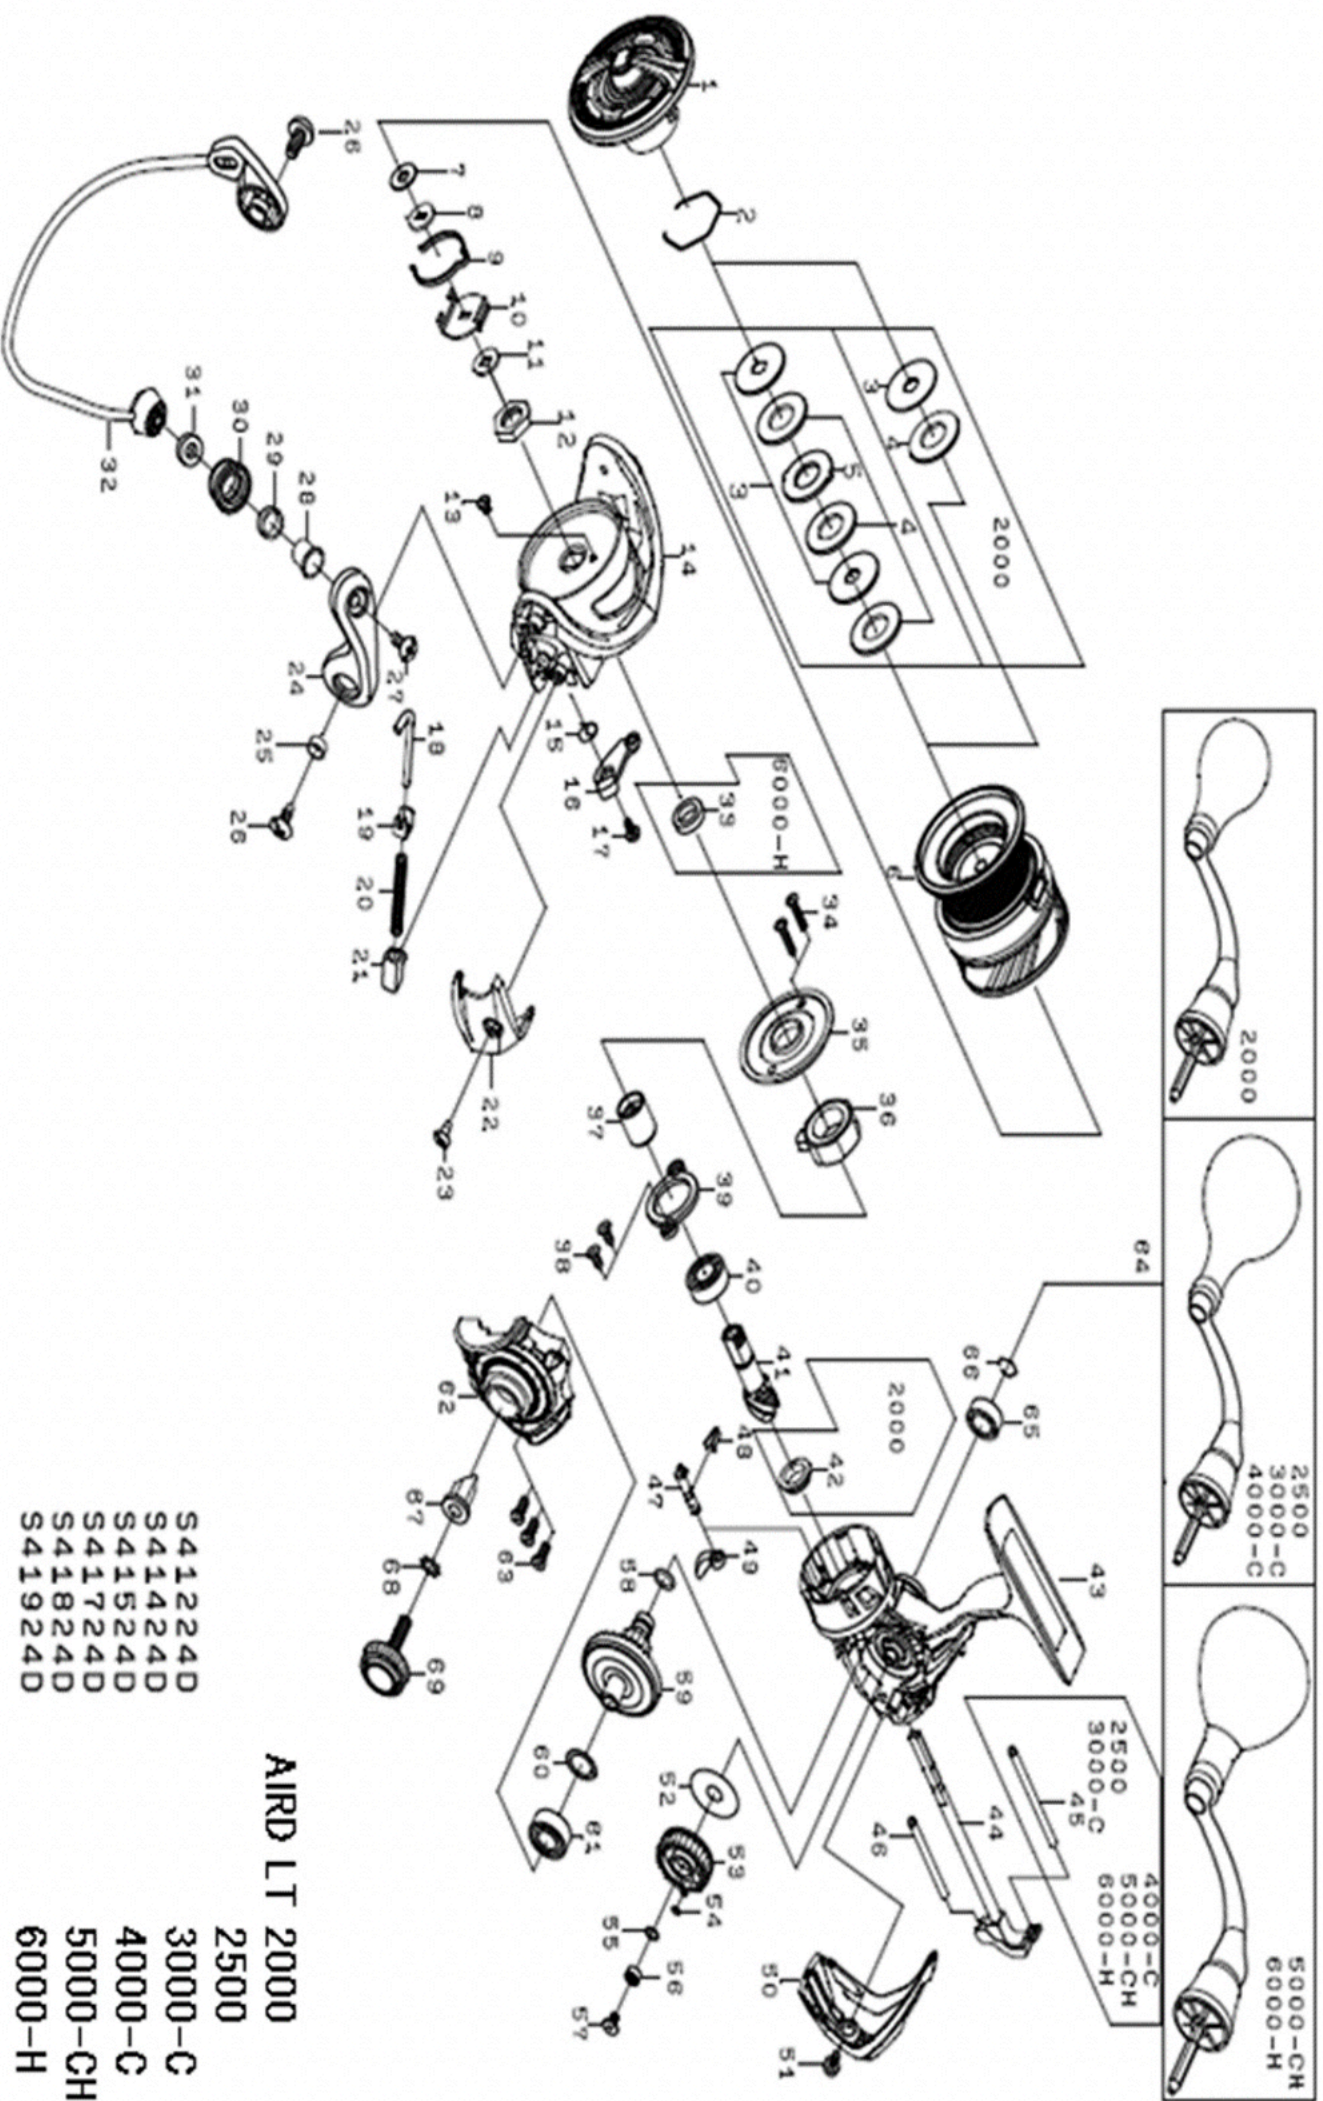

AIRD LT 2000

Feel Alive.

Please quote by part number, not key number when ordering.
spares@daiwaaustralia.com.au PH: (02) 8644 8644

- S412224D
- S414224D
- S415224D
- S417224D
- S418224D
- S419224D

AIRD LT 2000

- 2500
- 3000-C
- 4000-C
- 5000-CH
- 6000-H