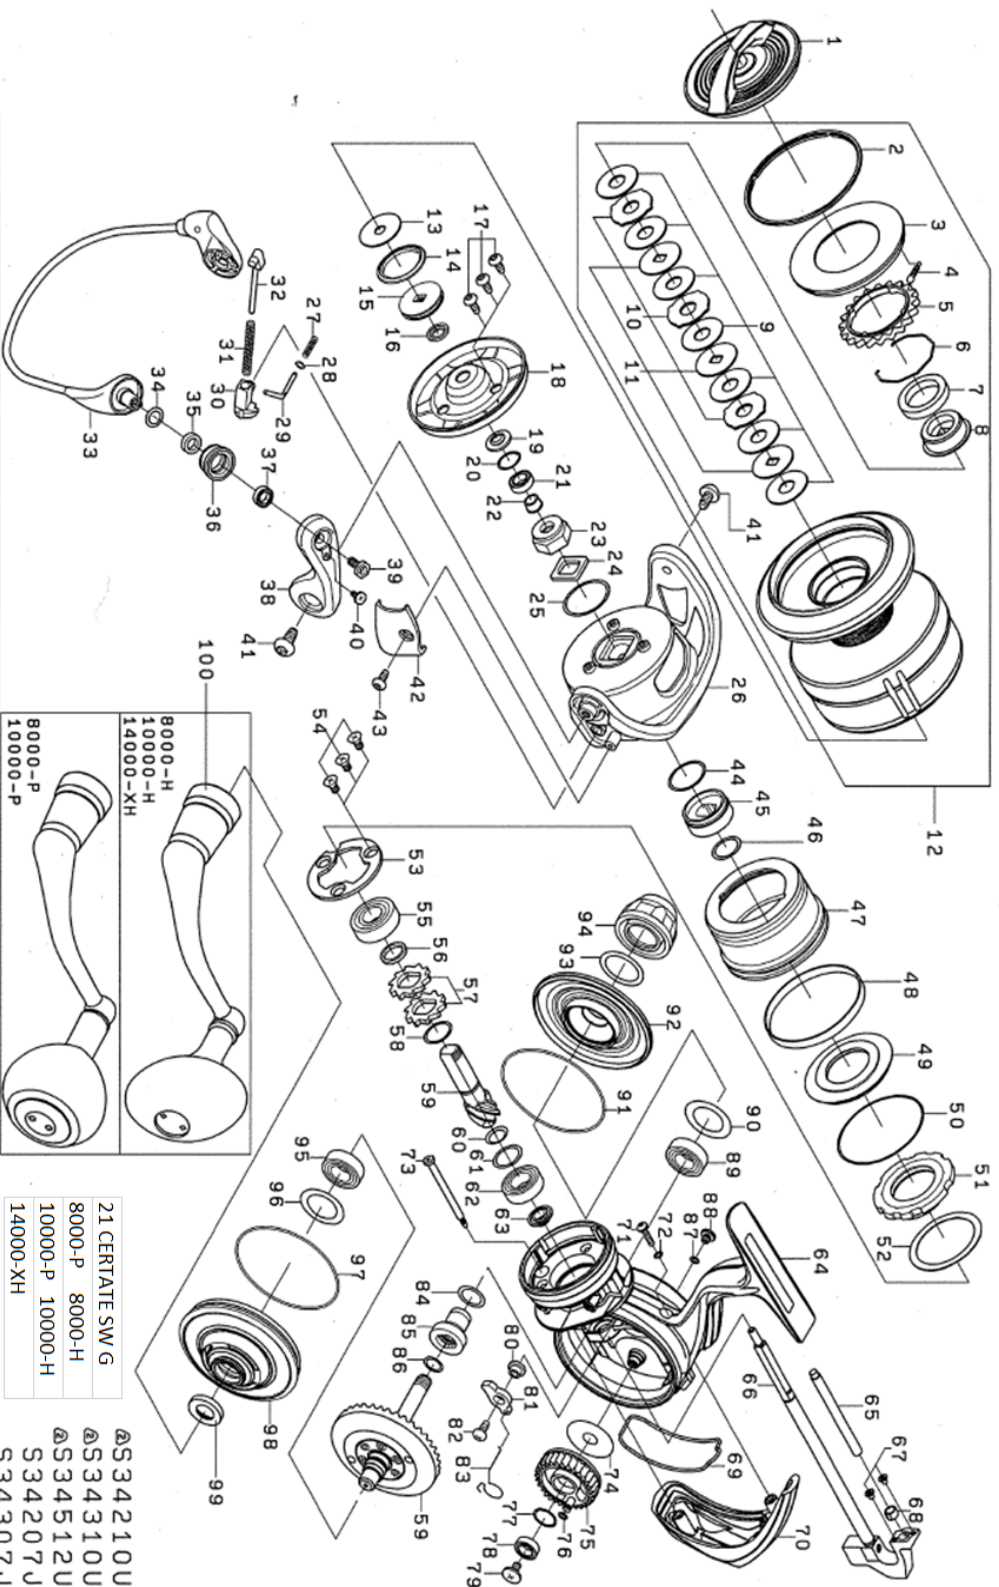

21 CERTATE SW G

Feel Alive.

Please quote by part number, not key number when ordering.
 spares@daiwaaustralia.com.au PH: (02) 8644 8644

8000-H	21 CERTATE SW G
10000-H	8000-P 8000-H
14000-XH	10000-P 10000-H
	14000-XH