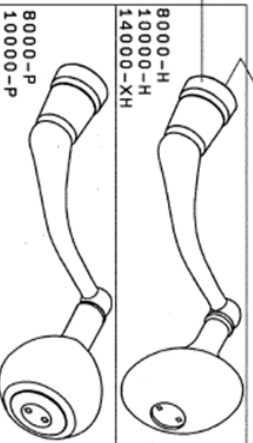

21 CERTATE SW G

Feel Alive.

Please quote by part number, not key number when ordering.
 spares@daiwaaustralia.com.au PH: (02) 8644 8644

8000-H	21 CERTATE SW G
10000-H	8000-P 8000-H
14000-XH	10000-P 10000-H
	14000-XH