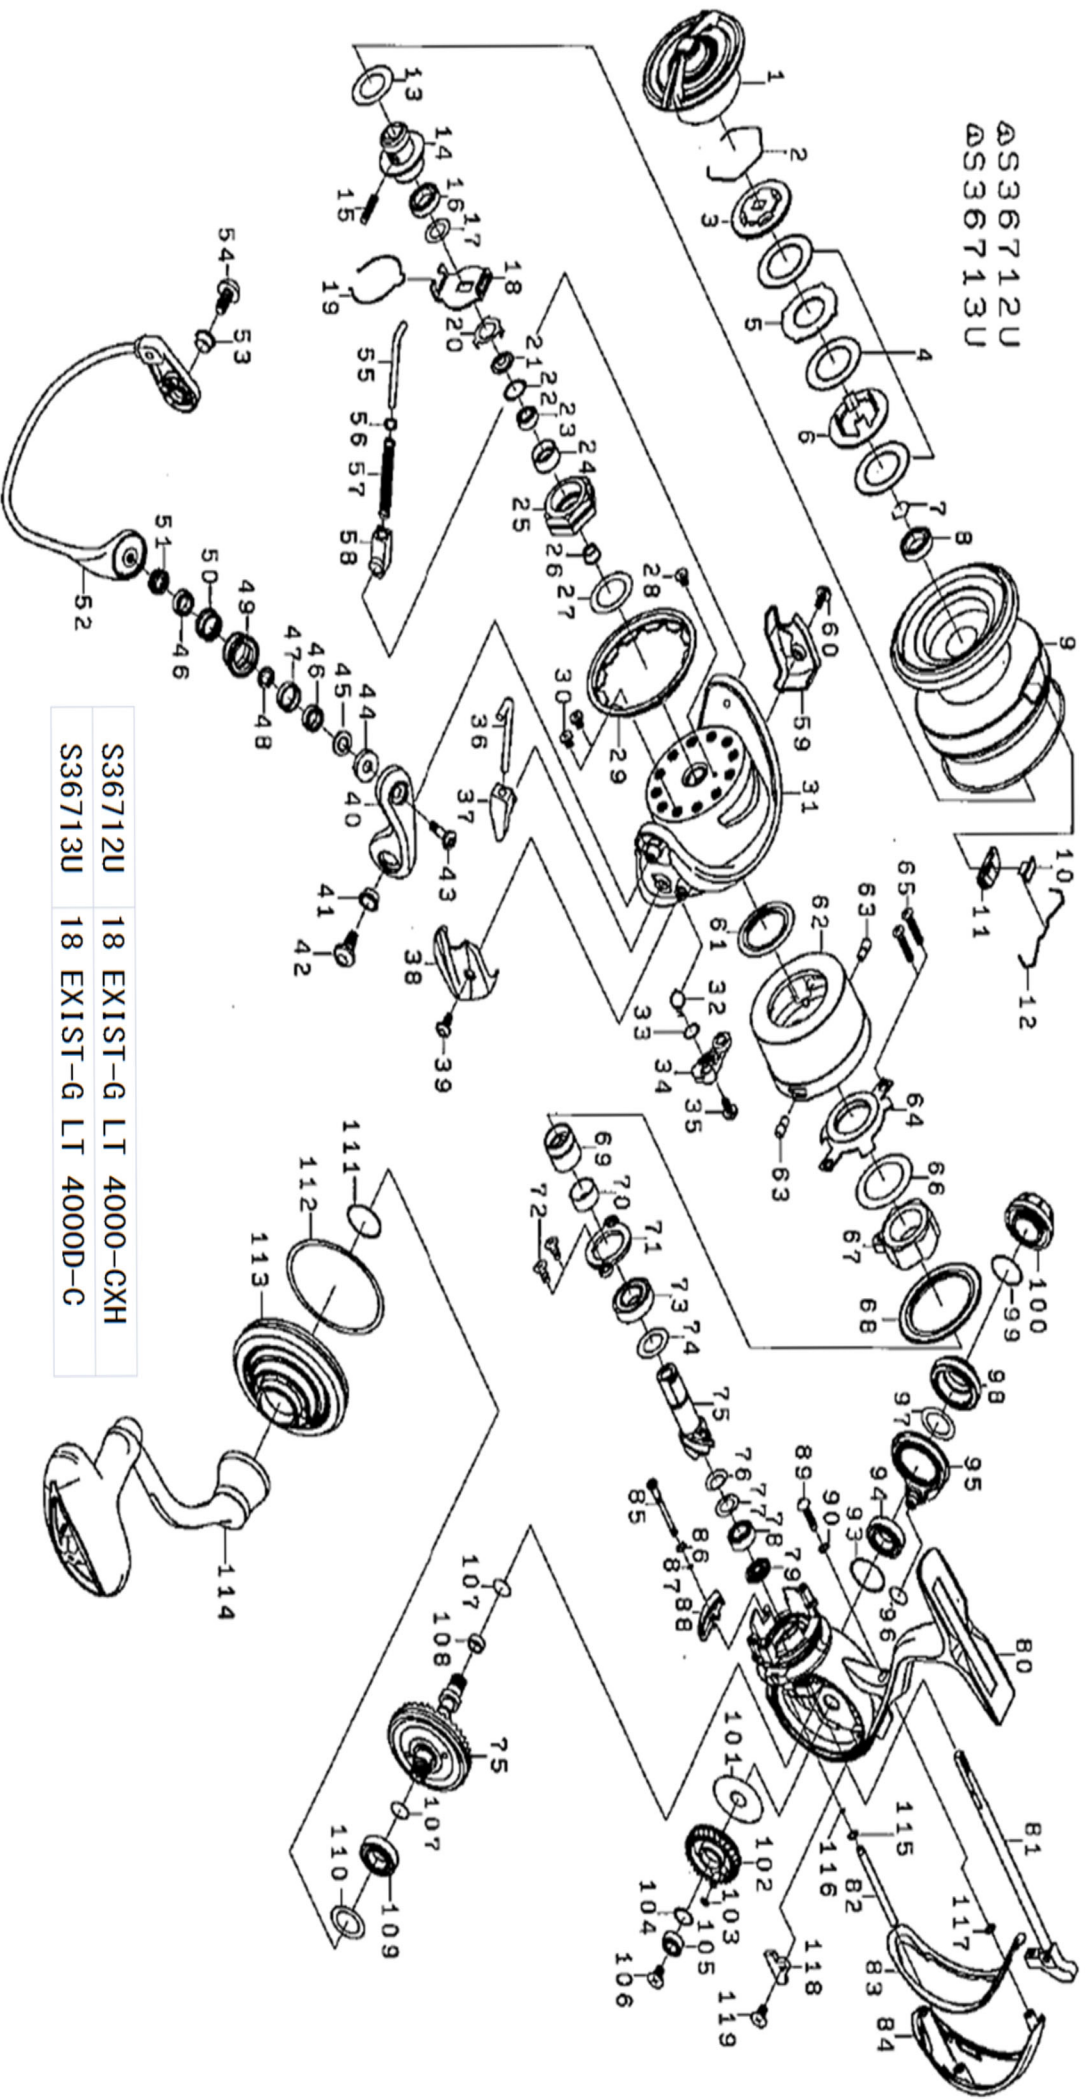

Please quote by part number, not key number when ordering
spares@daiwaaustralia.com.au PH: 02 8644 8644
2018 EXIST LT 4000-CXH

AS36712U
AS36713U

Please quote by part number, not key number when ordering
spares@daiwaaustralia.com.au PH: 02 8644 8644
2018 EXIST LT 4000-CXH