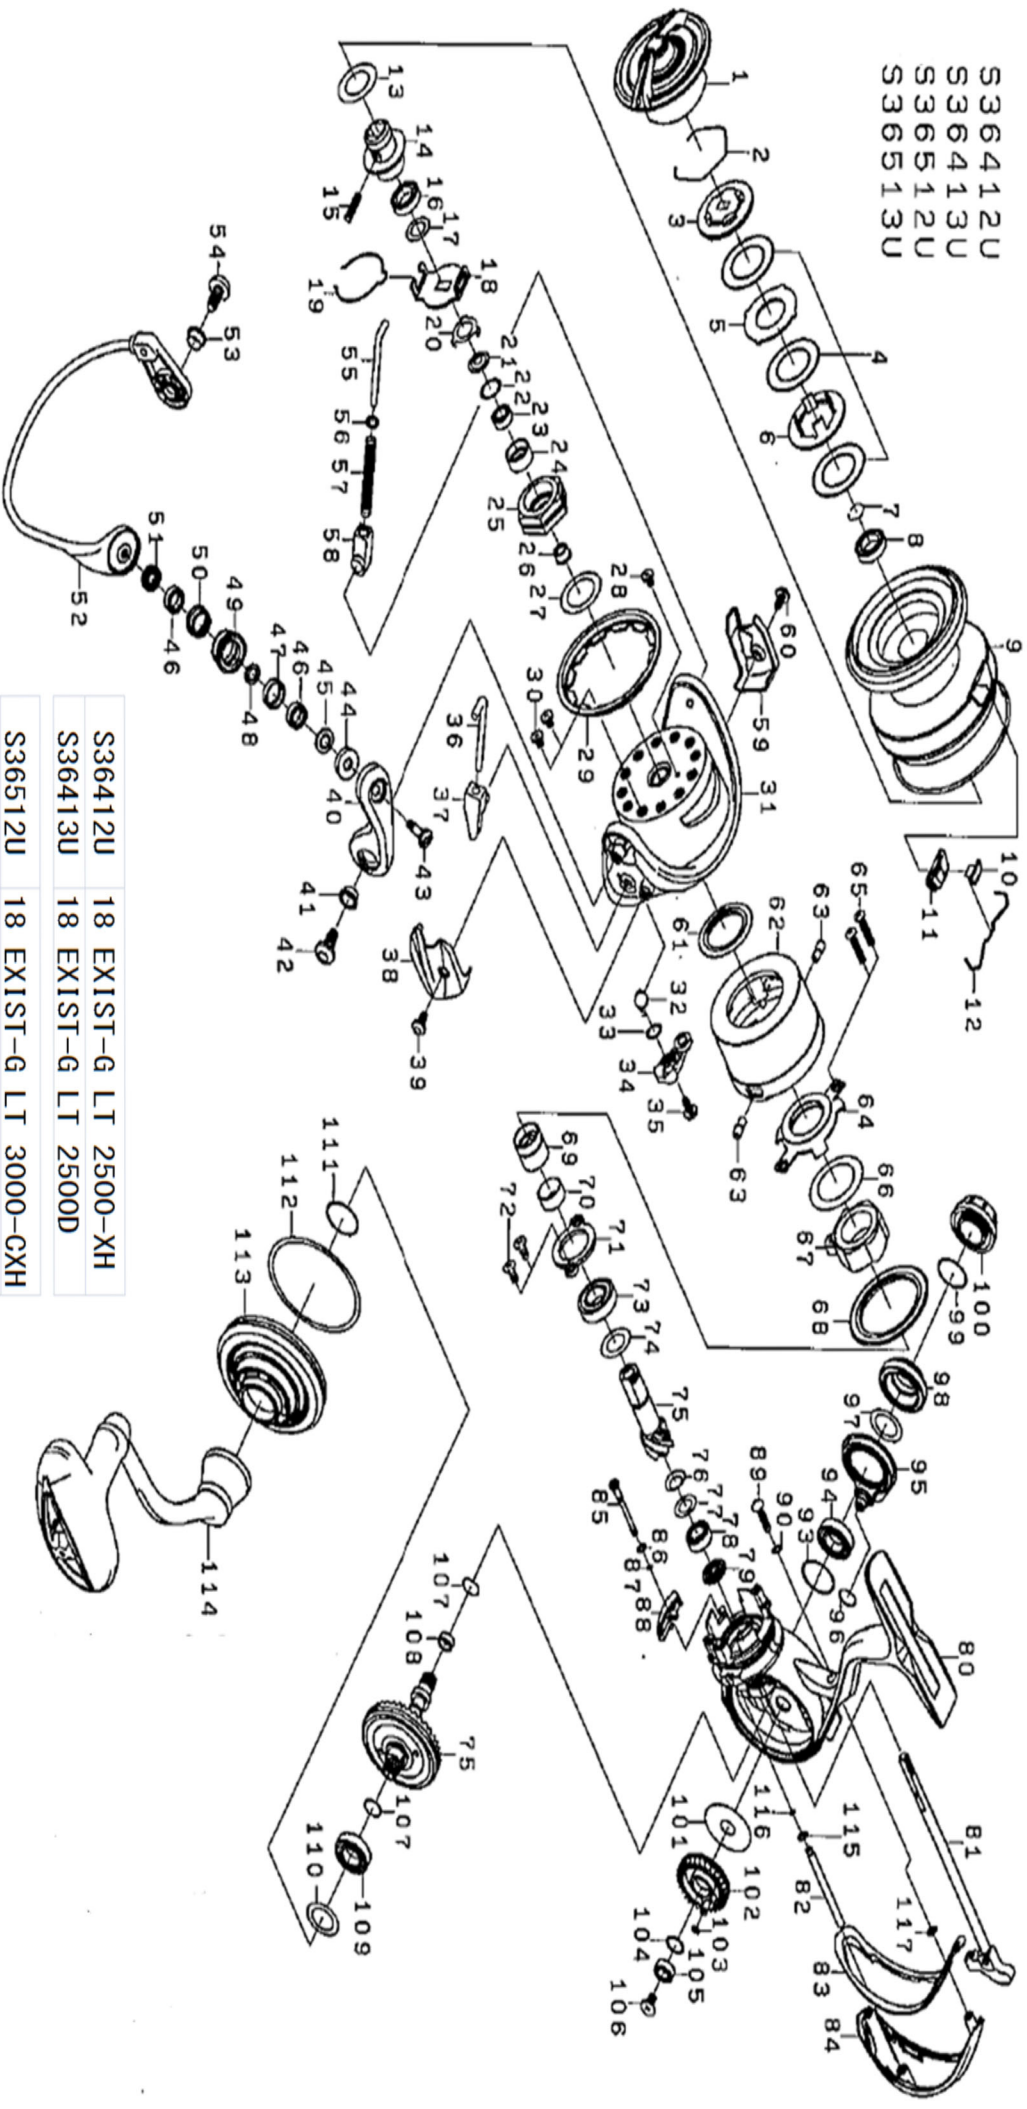

Please quote by part number, not key number when ordering
spares@daiwaustralia.com.au PH: 02 8644 8644
2018 EXIST LT 2500D

S366412U
S366413U
S366512U
S366513U