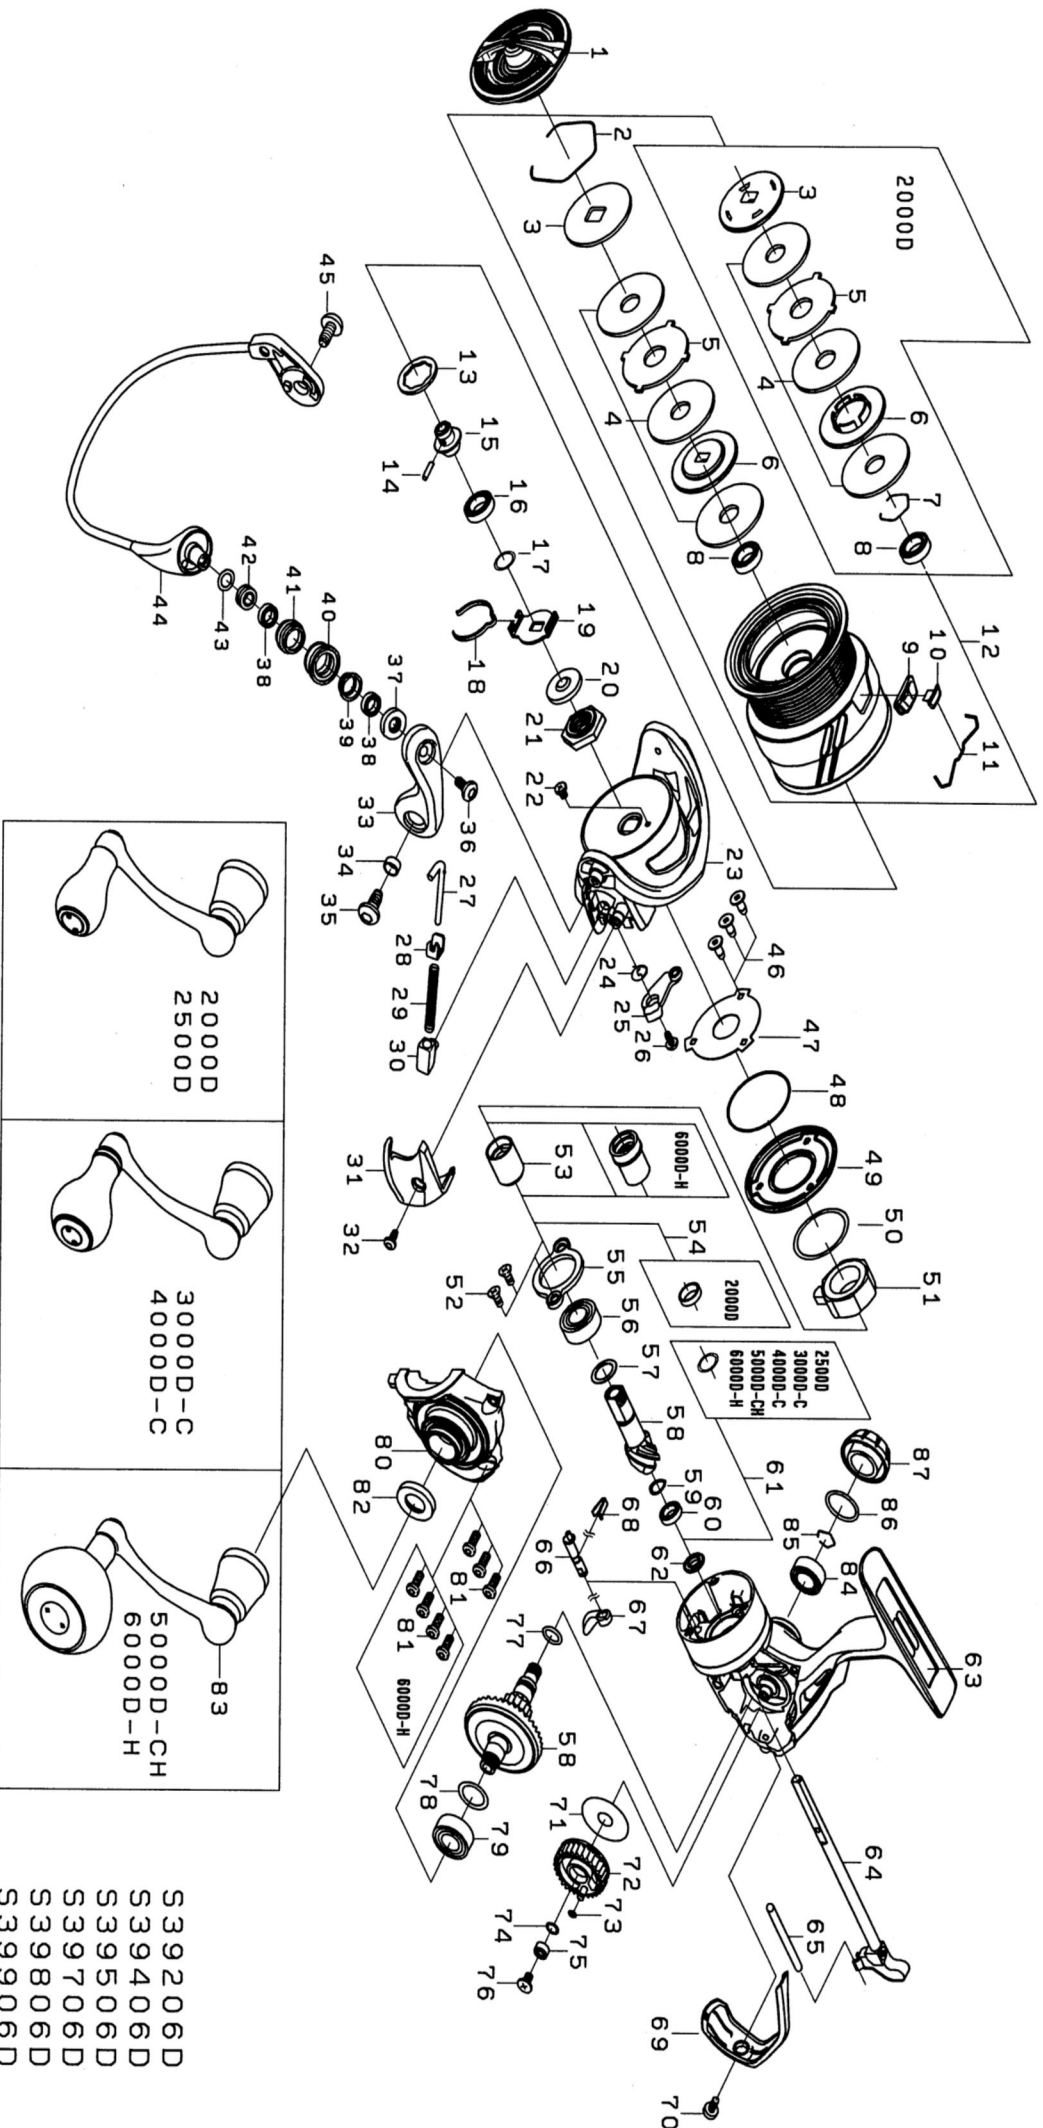

Please quote by part number, not key number when ordering
spares@daiwaaustralia.com.au PH: 02 8644 8644
2017 SOL III LT 5000D-CH

- S 39206D
- S 39406D
- S 39506D
- S 39706D
- S 39806D
- S 39906D

Please quote by part number, not key number when ordering
spares@daiwaustralia.com.au PH: 02 8644 8644

2017 SOL III LT 5000D-CH

Key No.	Part Number	Description	Key No.	Part Number	Description
1	6J568701	DRAG KNOB	45	6H431201	BAIL HOLDER SCREW
2	6J547101	DRAG RING	46	6J429301	MAGSEALED PLATE SCREW
3	6J547001	DRAG DISC WASHER	47	6J675201	MAGSEALED PLATE
4	6J678801	ATD DRAG WASHER	48	6J354801	MAGSEALED PLATE ORING
5	6J546902	DRAG LIP WASHER	49	6J406701	MAGSEALED CAP
6	6J549002	DRAG DISC WASHER	50	6J639900	ONEWAY CLUTCH WASHER
7	-	-	51	6J388401	ONEWAY CLUTCH
8	6G212503	DRAG BALL BEARING	52	6G997301	PINION BEARING PLATE SCREW
9	6J568601	LINE STOPPER PLATE	53	6J001402	CLUTCH RING
10	6J558001	LINE STOPPER	54	-	-
11	6J314801	LINE STOPPER SPRING	55	6H411501	PINION BEARING PLATE
12	6J671601	SPOOL ASSEMBLY (2~12)	56	6G535104	PINION BALL BEARING (A)
13	6J546300	SPOOL WASHER	57	63758500	PINION BEARING WASHER (A)
14	6J558201	SPOOL METAL SCREW	58	6Z023822	PINION + DRIVE GEAR SET
15	6J549501	SPOOL METAL	59	6J683001	PINION BEARING SPRING WASHER (B)
16	6E306801	SPOOL METAL BEARING	60	6G466202	PINION BALL BEARING (B)
17	6J602201	CLICK HOLDER WASHER	61	6G466103	PINION COLLAR WASHER
18	6J525101	CLICK LEAF SPRING	62	6J387701	PINION COLLAR
19	6J546201	CLICK HOLDER	63	6J609402	BODY ASSY
20	6H986901	ROTOR NUT PACKING	64	6J566902	MAIN SHAFT
21	6H961101	ROTOR NUT	65	6J084804	OSCILLATING POST
22	6H022701	ROTOR NUT SCREW	66	6H595501	STOPPER CAM
23	6H986331	ROTOR	67	6H595401	STOPPER LEVER
24	6H413601	KICK LEVER SPRING	68	6H697801	STOPPER CAM LEAF SPRING
25	6J072301	KICK LEVER ASSY	69	6J406801	REAR CAP
26	6H417701	KICK LEVER SCREW	70	6J389001	REAR CAP SCREW
27	6H572001	ARM LEVER SHAFT	71	6J644701	OSCILLATING GEAR WASHER
28	6H576101	ARM LEVER SHAFT PLATE	72	6J566701	OSCILLATING GEAR
29	6J089301	ARM LEVER SHAFT SPRING	73	6G466001	OSCILLATING GEAR ORING
30	6J089401	ARM LEVER SHAFT HOLDER	74	6H129200	OSCILLATING GEAR BALL BEARING WASHER
31	6H986401	ARM LEVER SP COVER	75	6G469005	OSCILLATING GEAR BALL BEARING
32	6H431301	ARM LEVER SP COVER SCREW	76	6G997001	OSCILLATING GEAR BALL BEARING SCREW
33	6H960124	ARM LEVER	77	6G670501	DRIVE GEAR ORING
34	6H962401	ARM LEVER COLLAR	78	63758500	DRIVE WASHER
35	6H431201	ARM LEVER SCREW	79	6G467305	DRIVE GEAR BALL BEARING (A)
36	6H697701	ROLLER SCREW	80	6J610202	BODY COVER ASSY
37	6H744001	ROLLER MAGSEALED (A)	81	6J389801	BODY COVER SCREW
38	6G686903	ROLLER BALL BEARING	82	6J130201	HANDLE CAP PACKING
39	6H743901	ROLLER BALL BEARING COLLAR (A)	83	6J610601	HANDLE ASSY
40	6H743801	LINE ROLLER	84	6G522705	DRIVE GEAR BALL BEARING (B)
41	6H743701	ROLLER BALL BEARING COLLAR (B)	85	6G472401	DRIVE BEARING RING
42	6H743401	ROLLER MAGSEALED (B)	86	6G162401	HANDLE CAP ORING
43	6B411700	ROLLER MAGSEALED WASHER	87	6J389701	HANDLE CAP
44	6J610501	BAIL ASSY