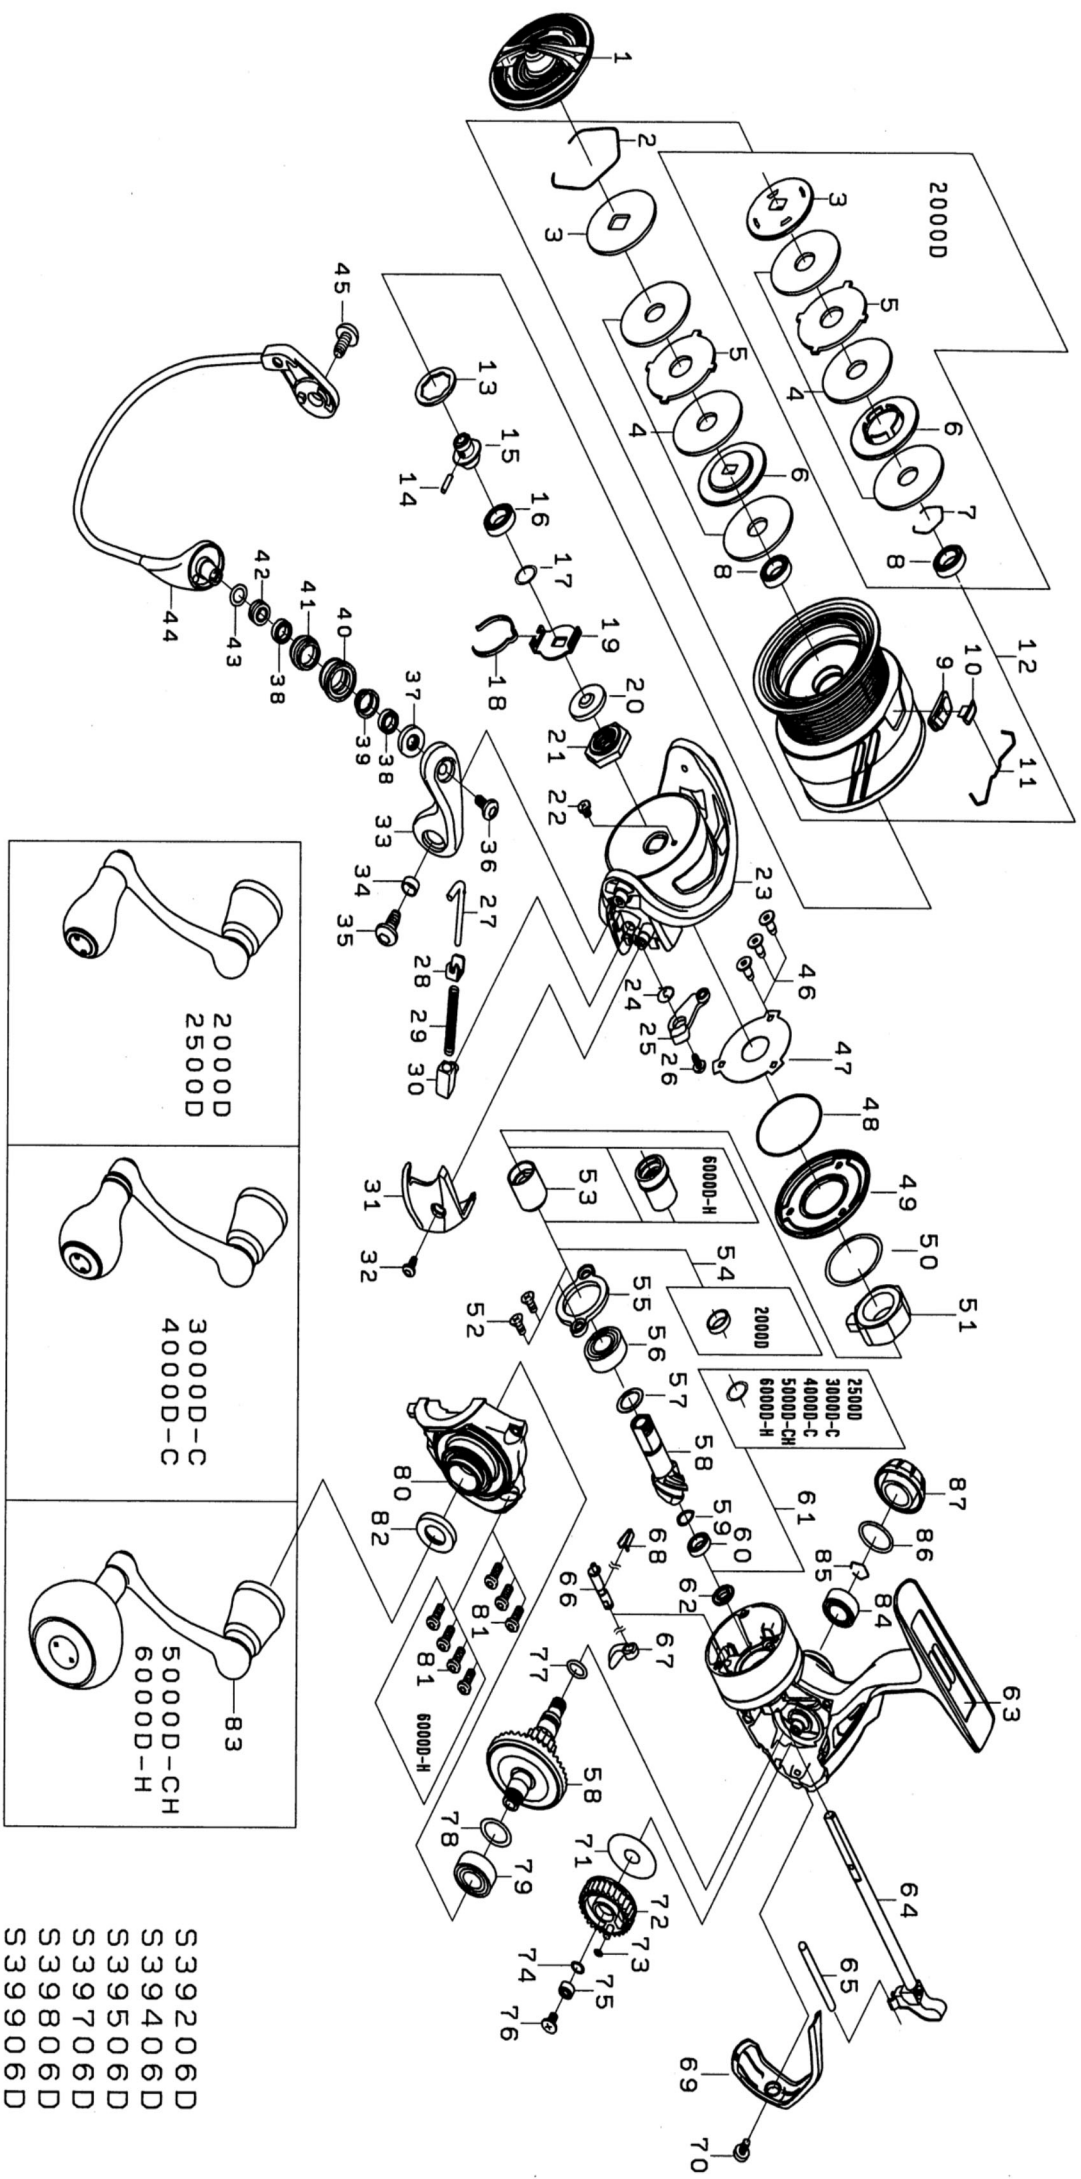

- S 392 06 D
- S 394 06 D
- S 395 06 D
- S 397 06 D
- S 398 06 D
- S 399 06 D

Please quote by part number, not key number when ordering

spares@daiwaaustralia.com.au PH: 02 8644 8644

2017 SOL III LT 3000D-C

Key No.	Part Number	Description	Key No.	Part Number	Description
1	6J547201	DRAG KNOB	45	6H431201	BAIL HOLDER SCREW
2	6J547101	DRAG RING	46	6J429301	MAGSEALED PLATE SCREW
3	6J547001	DRAG DISC WASHER	47	6J675201	MAGSEALED PLATE
4	6J678801	ATD DRAG WASHER	48	6J354801	MAGSEALED PLATE ORING
5	6J546902	DRAG LIP WASHER	49	6J388501	MAGSEALED CAP
6	6J549001	DRAG DISC WASHER	50	6J639900	ONEWAY CLUTCH WASHER
7	-	-	51	6J388401	ONEWAY CLUTCH
8	6G212503	DRAG BALL BEARING	52	6G997301	PINION BEARING PLATE SCREW
9	6J558101	LINE STOPPER PLATE	53	6J001402	CLUTCH RING
10	6J558001	LINE STOPPER	54	-	-
11	6J314801	LINE STOPPER SPRING	55	6H442201	PINION BEARING PLATE
12	6J670601	SPOOL ASSEMBLY (2~12)	56	6G467302	PINION BALL BEARING (A)
13	6J546300	SPOOL WASHER	57	63758500	PINION BEARING WASHER (A)
14	6J558201	SPOOL METAL SCREW	58	6Z023619	PINION + DRIVE GEAR SET
15	6J549501	SPOOL METAL	59	6J683001	PINION BEARING SPRING WASHER (B)
16	6E306801	SPOOL METAL BEARING	60	6H959601	PINION BALL BEARING (B)
17	6J602201	CLICK HOLDER WASHER	61	6G466103	PINION COLLAR WASHER
18	6J525101	CLICK LEAF SPRING	62	6J387701	PINION COLLAR
19	6J546201	CLICK HOLDER	63	6J618301	BODY ASSY
20	6H986901	ROTOR NUT PACKING	64	6J558901	MAIN SHAFT
21	6H961101	ROTOR NUT	65	6J084805	OSCILLATING POST
22	6H022701	ROTOR NUT SCREW	66	6H595501	STOPPER CAM
23	6H960047	ROTOR	67	6H595401	STOPPER LEVER
24	6H413601	KICK LEVER SPRING	68	6H697801	STOPPER CAM LEAF SPRING
25	6J038501	KICK LEVER ASSY	69	6J388901	REAR CAP
26	6H417701	KICK LEVER SCREW	70	6J389001	REAR CAP SCREW
27	6H414101	ARM LEVER SHAFT	71	6J644701	OSCILLATING GEAR WASHER
28	6H576101	ARM LEVER SHAFT PLATE	72	6J558801	OSCILLATING GEAR
29	6H545701	ARM LEVER SHAFT SPRING	73	6H770601	OSCILLATING GEAR ORING
30	6H414301	ARM LEVER SHAFT HOLDER	74	6H129200	OSCILLATING GEAR BALL BEARING WASHER
31	6H960201	ARM LEVER SP COVER	75	6G469005	OSCILLATING GEAR BALL BEARING
32	6H431301	ARM LEVER SP COVER SCREW	76	6G997001	OSCILLATING GEAR BALL BEARING SCREW
33	6H960124	ARM LEVER	77	6G670501	DRIVE GEAR ORING
34	6H962401	ARM LEVER COLLAR	78	63758500	DRIVE WASHER
35	6H431201	ARM LEVER SCREW	79	6G467305	DRIVE GEAR BALL BEARING (A)
36	6H697701	ROLLER SCREW	80	6J522401	BODY COVER ASSY
37	6H744001	ROLLER MAGSEALED (A)	81	6J389801	BODY COVER SCREW
38	6G686903	ROLLER BALL BEARING	82	6J130201	HANDLE CAP PACKING
39	6H743901	ROLLER BALL BEARING COLLAR (A)	83	6J534001	HANDLE ASSY
40	6H743801	LINE ROLLER	84	6G522705	DRIVE GEAR BALL BEARING (B)
41	6H743701	ROLLER BALL BEARING COLLAR (B)	85	6G472401	DRIVE BEARING RING
42	6H743401	ROLLER MAGSEALED (B)	86	6G162401	HANDLE CAP ORING
43	6B411700	ROLLER MAGSEALED WASHER	87	6J389701	HANDLE CAP
44	6J559102	BAIL ASSY