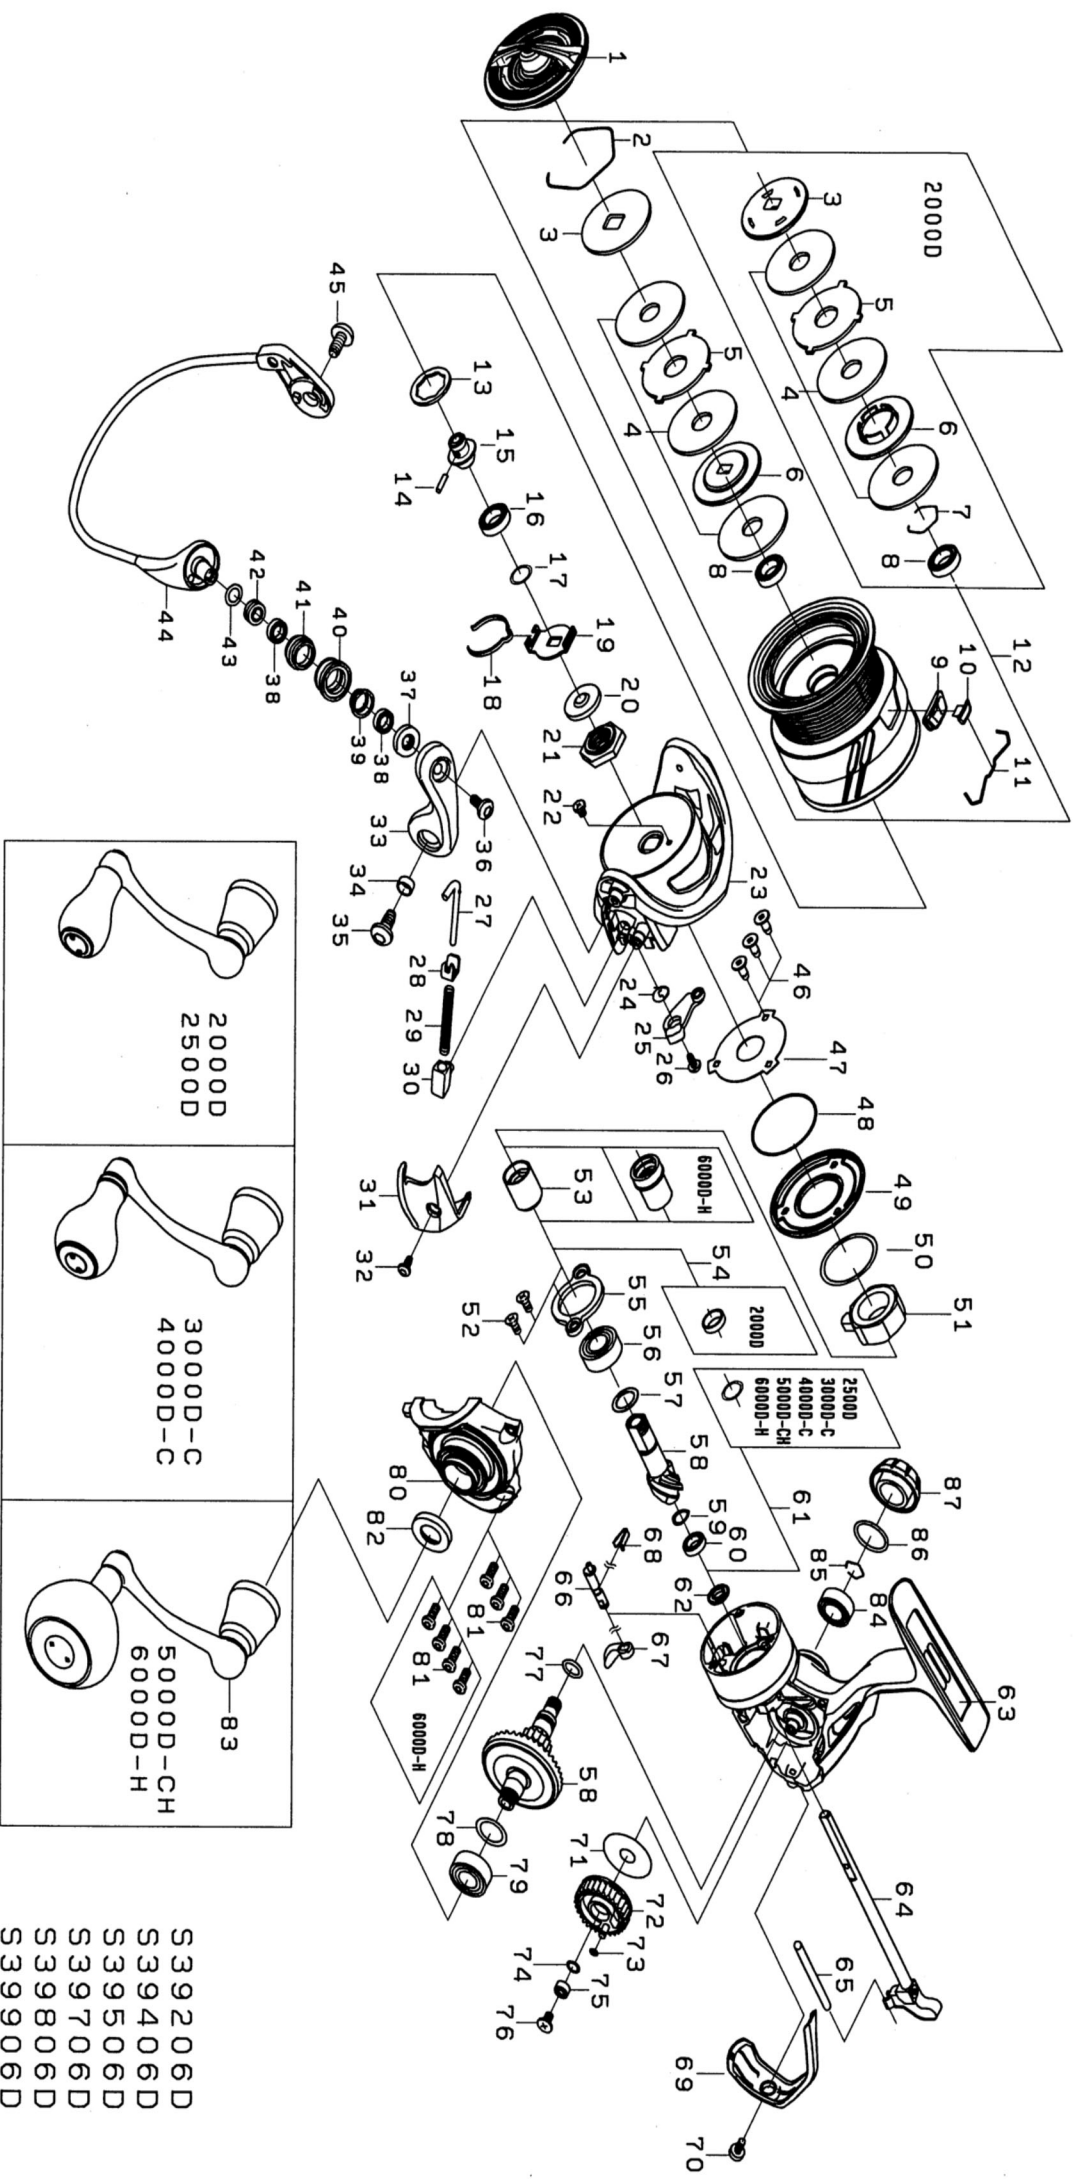

2017 SOL III LT 2500D

- S 39206D
- S 39406D
- S 39506D
- S 39706D
- S 39806D
- S 39906D

Please quote by part number, not key number when ordering
spares@daiwaaustralia.com.au PH: 02 8644 8644

2017 SOL III LT 2500D

Key No.	Part Number	Description	Key No.	Part Number	Description
1	6J547201	DRAG KNOB	45	6H431201	BAIL HOLDER SCREW
2	6J547101	DRAG RING	46	6J429301	MAGSEALED PLATE SCREW
3	6J547001	DRAG DISC WASHER	47	6J675201	MAGSEALED PLATE
4	6J678801	ATD DRAG WASHER	48	6J354801	MAGSEALED PLATE ORING
5	6J546902	DRAG LIP WASHER	49	6J445901	MAGSEALED CAP
6	6J549001	DRAG DISC WASHER	50	6J639900	ONEWAY CLUTCH WASHER
7	-	-	51	6J388401	ONEWAY CLUTCH
8	6G212503	DRAG BALL BEARING	52	6G997301	PINION BEARING PLATE SCREW
9	6J558101	LINE STOPPER PLATE	53	6J001402	CLUTCH RING
10	6J558001	LINE STOPPER	54	-	-
11	6J314801	LINE STOPPER SPRING	55	6H442201	PINION BEARING PLATE
12	6J669801	SPOOL ASSEMBLY (2~12)	56	6G467302	PINION BALL BEARING (A)
13	6J546300	SPOOL WASHER	57	63758500	PINION BEARING WASHER (A)
14	6J558201	SPOOL METAL SCREW	58	6Z023619	PINION + DRIVE GEAR SET
15	6J549501	SPOOL METAL	59	6J683001	PINION BEARING SPRING WASHER (B)
16	6E306801	SPOOL METAL BEARING	60	6H959601	PINION BALL BEARING (B)
17	6J602201	CLICK HOLDER WASHER	61	6G466103	PINION COLLAR WASHER
18	6J525101	CLICK LEAF SPRING	62	6J387701	PINION COLLAR
19	6J546201	CLICK HOLDER	63	6J523401	BODY ASSY
20	6H986901	ROTOR NUT PACKING	64	6J544801	MAIN SHAFT
21	6H961101	ROTOR NUT	65	6J084805	OSCILLATING POST
22	6H022701	ROTOR NUT SCREW	66	6H595501	STOPPER CAM
23	6J545302	ROTOR	67	6H595401	STOPPER LEVER
24	6H413601	KICK LEVER SPRING	68	6H697801	STOPPER CAM LEAF SPRING
25	6J545401	KICK LEVER ASSY	69	6J388901	REAR CAP
26	6H417701	KICK LEVER SCREW	70	6J389001	REAR CAP SCREW
27	6J545601	ARM LEVER SHAFT	71	6J644701	OSCILLATING GEAR WASHER
28	6H576101	ARM LEVER SHAFT PLATE	72	6J544601	OSCILLATING GEAR
29	6J642801	ARM LEVER SHAFT SPRING	73	6H770601	OSCILLATING GEAR ORING
30	6H414301	ARM LEVER SHAFT HOLDER	74	6H129200	OSCILLATING GEAR BALL BEARING WASHER
31	6J545701	ARM LEVER SP COVER	75	6G469005	OSCILLATING GEAR BALL BEARING
32	6H431301	ARM LEVER SP COVER SCREW	76	6G997001	OSCILLATING GEAR BALL BEARING SCREW
33	6H960124	ARM LEVER	77	6G670501	DRIVE GEAR ORING
34	6H962401	ARM LEVER COLLAR	78	63758500	DRIVE WASHER
35	6H431201	ARM LEVER SCREW	79	6G467305	DRIVE GEAR BALL BEARING (A)
36	6H697701	ROLLER SCREW	80	6J522401	BODY COVER ASSY
37	6H744001	ROLLER MAGSEALED (A)	81	6J389801	BODY COVER SCREW
38	6G686903	ROLLER BALL BEARING	82	6J130201	HANDLE CAP PACKING
39	6H743901	ROLLER BALL BEARING COLLAR (A)	83	6J522601	HANDLE ASSY
40	6H743801	LINE ROLLER	84	6G522705	DRIVE GEAR BALL BEARING (B)
41	6H743701	ROLLER BALL BEARING COLLAR (B)	85	6G472401	DRIVE BEARING RING
42	6H743401	ROLLER MAGSEALED (B)	86	6G162401	HANDLE CAP ORING
43	6B411700	ROLLER MAGSEALED WASHER	87	6J389701	HANDLE CAP
44	6J545802	BAIL ASSY