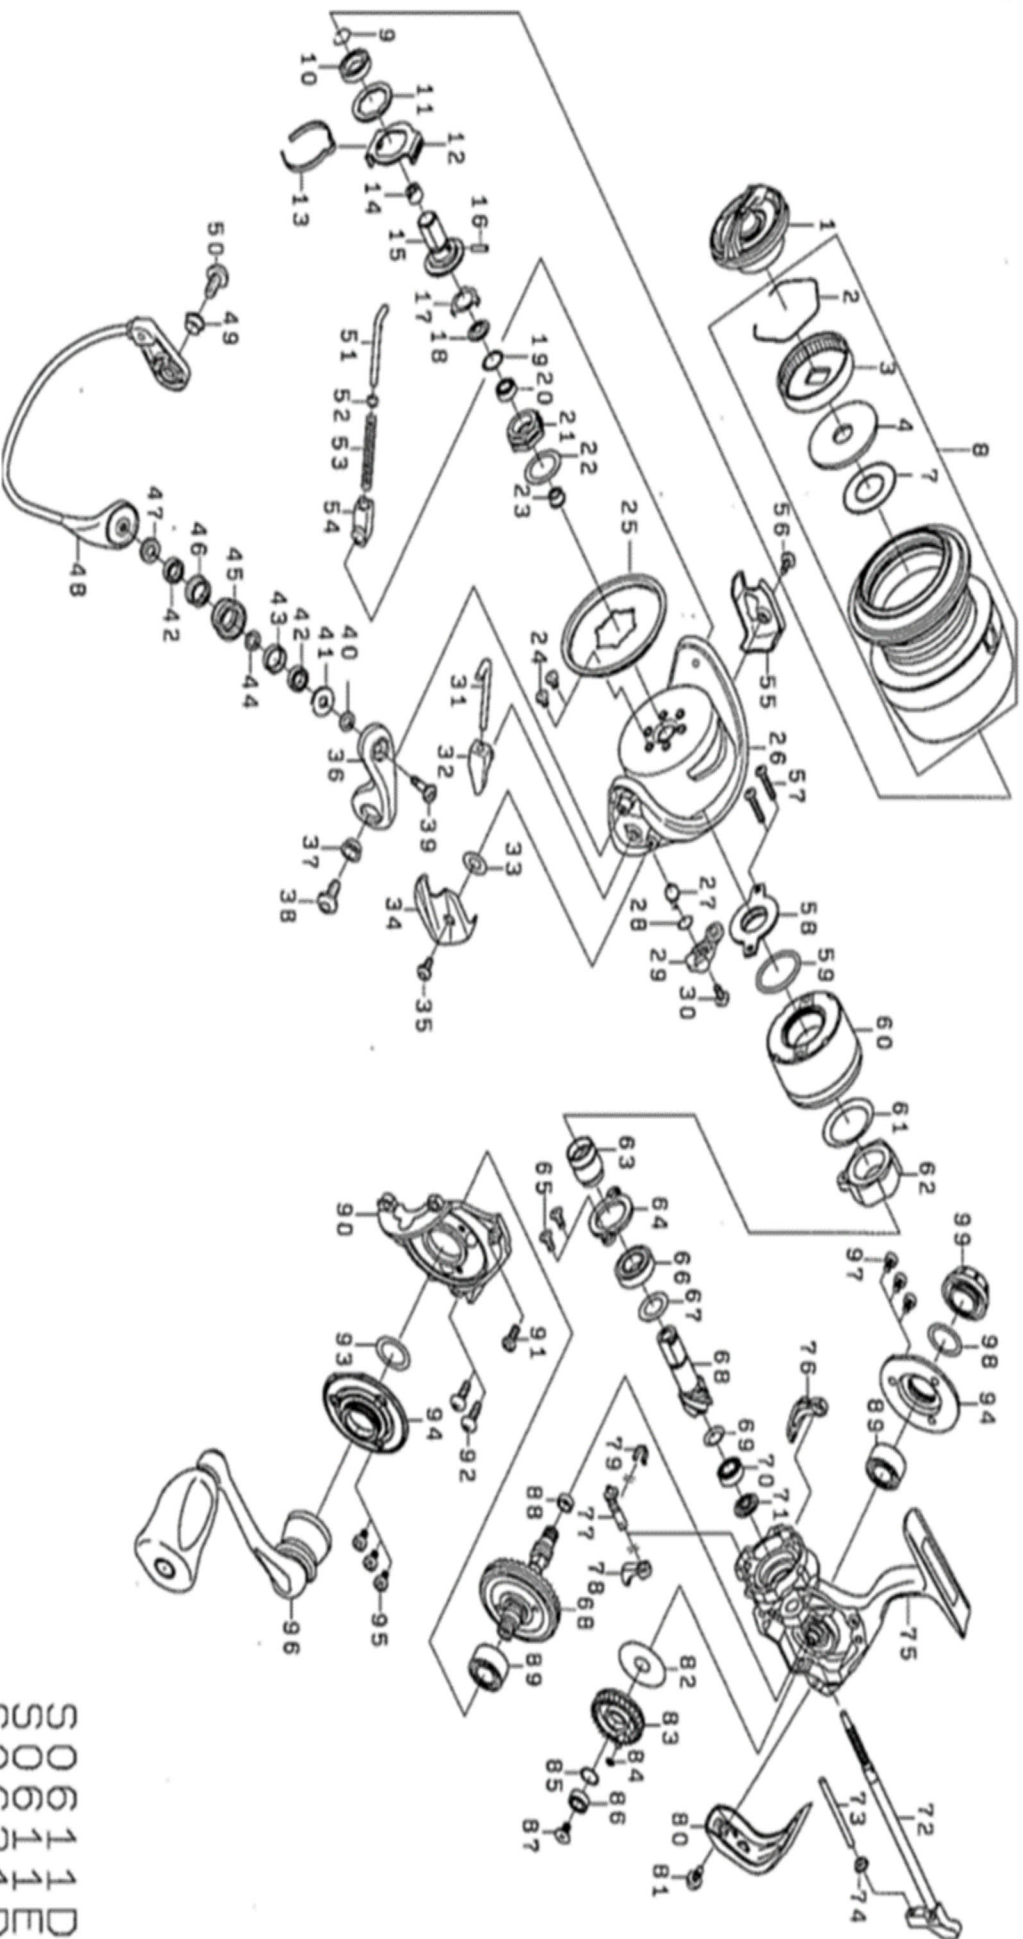

Please quote by part number, not key number when ordering
spares@daiwaaustralia.com.au PH: 02 8644 8644
2017 GEKKABIJIN EX 2004C

50611DJ
50611EJ
50631DJ

DAIWA FISHING.COM.AU

Please quote by part number, not key number when ordering
spares@daiwaaustralia.com.au PH: 02 8644 8644
2017 GEKKABIJIN EX 2004C

Key No.	Part Number	Description	Key No.	Part Number	Description	Key No.	Part Number	Description
1	6J488901	DRAG KNOB	35	6J255201	COVER SCREW	67	63758500	PINION BEARING (A) WASHER
2	6F742501	DRAG RING	36	6J254803	ARM LEVER	68	6Z022079	PINION + DRIVE GEAR SET
3	6F908704	DRAG RATCHET	37	6J254901	ARM LEVER SCREW COLLER	69	6H814900	SPRING WASHER
4	6J398201	DRAG WASHER	38	6J255001	ARM LEVER SCREW	70	6H738902	PINION BALL BEARING (B)
7	6G025101	DRAGU PLATE	39	6J257001	ROLLER SCREW	71	6H411201	PINION COLLER
8	6J489001	SPOOL ASS(2 - 8)	40	6F897101	ROLLER WASHER	72	6I179801	MAIN SHAFT
9	6G472401	SPOOL METAL RING	41	6J256801	ROLLER MAG COLLER(A)	73	6H753601	OSCILLATING POST
10	6G818902	SPOOL METAL BALL BEARING	42	6J256701	ROLLER BALL BEARING	74	6H738801	OSCILLATING POST COLLER
11	6H806300	SPOOL WASHER	43	6J256601	ROLLER COLLER (A)	75	6J488001	BODY
12	6H416001	CLICK HOLDER	44	6J256301	ROLLER COLLER (B)	76	6H754301	BALL KICK COLLER
13	6H416101	CLICK LEAF SPRING	45	6J256501	LINE ROLLER	77	6H738201	STOPPER CAM
14	6J180801	SPOOL METAL NUT	46	6J256401	ROLLER COLLER (C)	78	6H410120	STOPPER LEVER
15	6H415901	SPOOL METAL	47	6J256001	ROLLER MAG COLLER(B)	79	6H809201	STOPPER CAM REEF SPRING
16	6G375001	SPOOL METAL PIN	48	6J304901	BAIL ASS	80	6H891401	REAR CAP
17	6G471501	ROTOR NUT PLATE	49	6J254901	BAIL HOLDER SCREW COLLER	81	6H850801	REAR CAP SCREW
18	6H415701	ROTOR NUT PACKING	50	6J255001	BAIL HOLDER SCREW	82	6H607902	OSCILLATING GEAR WASHER
19	6G466103	ROTOR NUT BEARING WASHER	51	6G471803	BAIL SHAFT	83	6H441501	OSCILLATING GEAR
20	6G466205	ROTOR NUT BALL BEARING	52	6G685401	BAIL SHAFT WASHER	84	6G898301	OSCILLATING GEAR O-RING
21	6H806201	ROTOR NUT	53	6J304801	BAIL SHAFT SPRING	85	6H129200	WASHER
22	63727609	ROTOR NUT WASHER	54	6G471601	BAIL SHAFT SPRING HOLDER	86	6G469005	OSCILLATING GEAR BALL BEARING
23	6H854701	ROTOR NUT BEARING COLLAR	55	6J287301	BAIL HOLDER COVER	87	6G997001	OSCILLATING GEAR SCREW
24	6H022701	ROTOR COVER SCREW	56	6J255201	BAIL HOLDER COVER SCREW	88	6G736201	DRIVE GEAR O-RING
25	6J287401	ROTOR COVER	57	6J454401	MAGSEALED PLATE SCREW	89	6I030301	DRIVE BALL BEARING
26	6J286702	ROTOR	58	6J354401	MAGSEALED PLATE	90	6H754406	BODY COVER
27	6J435101	KICK LEVER SPRING	59	6J354801	MAGSEALED PLATE O-RING	91	6H740201	BODY COVER SCREW(A)
28	6J339500	KICK LEVER WASHER	60	6J431805	MAGSEALED CAP	92	6G997701	BODY COVER SCREW(B)
29	6J304701	KICK LEVER	61	6H979201	ONEWAY CLUTCH WASHER	93	6G613400	DRIVE WASHER
30	6H417701	KICK LEVER SCREW	62	6H412601	ONEWAY CLUTCH	94	6J488101	DRIVE BEARING COVER
31	6J254601	ARM LEVER SHAFT	63	6H740501	CLUTCH RING	95	6H740301	DRIVE BEARING COVER SCREW (L)
32	6J254701	ARM LEVER SHAFT HOLDER	64	6H739102	PINION BEARING PLATE	96	6J488201	HANDLE
33	6F306402	ARM LEVER COVER WASHER	65	6G997301	PINION BEARING PLATE SCREW	97	6H740002	DRIVE BEARING COVER SCREW (R)
34	6J287001	ARM LEVER COVER	66	6H739702	PINION BALL BEARING (A)	98	6G399702	HANDLE CAP O-RING
201	6B411700	HANDLE KNOB WASHER	203	6J488401	HANDLE KNOB ASS	205	6F950004	HANDLE KNOB CAP
202	6G720001	HANDLE KNOB COLLER	204	6B679308	HANDLE KNOB SCREW