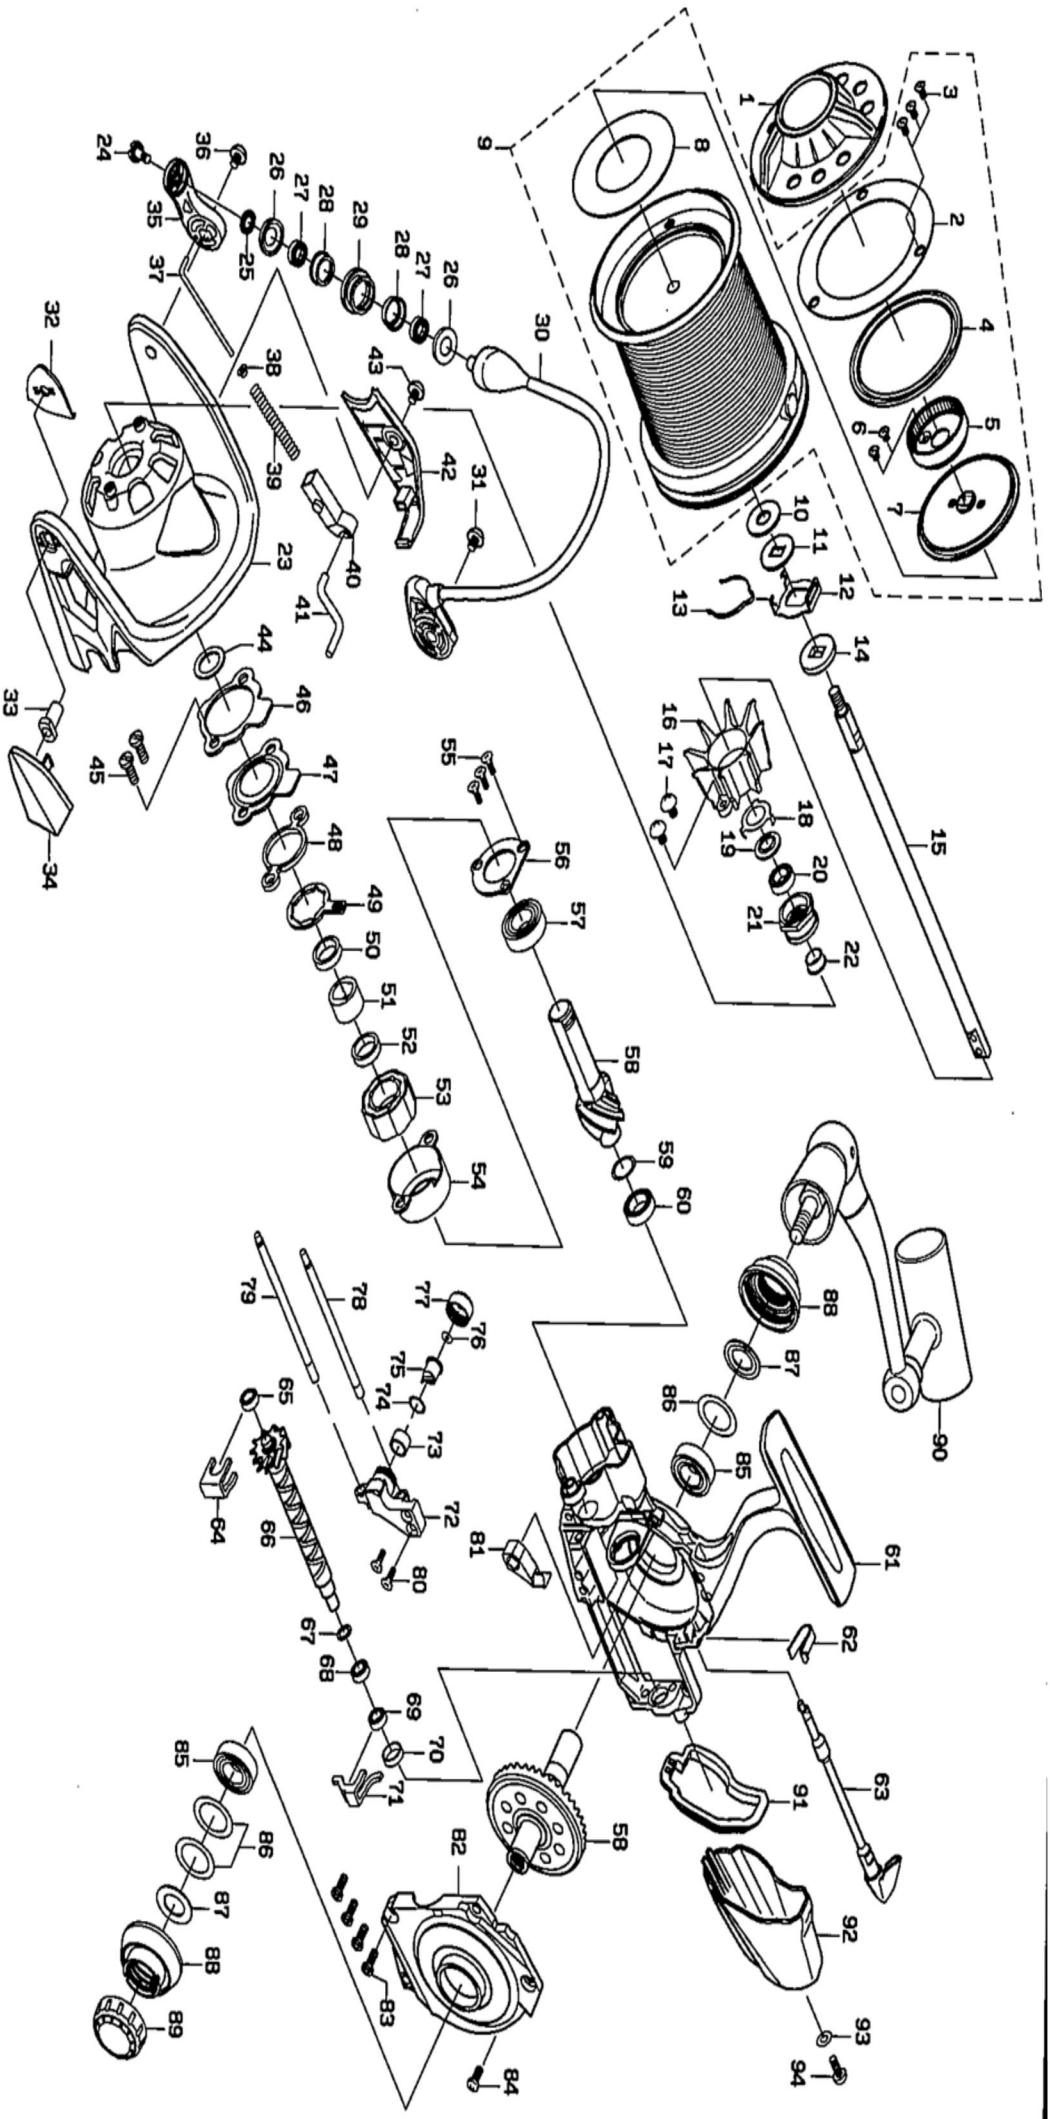

Please quote by part number, not key number when ordering
spares@daiwaaustralia.com.au PH: 02 8644 8644
2017 BASIA 45SLD QD

A9580DE

DAIWA FISHING.COM.AU

Please quote by part number, not key number when ordering

spares@daiwaaustralia.com.au PH: 02 8644 8644

2017 BASIA 45SLD QD

Key No.	Part Number	Description	Key No.	Part Number	Description
1	6H908503	DRAG KNOB ASS	49	6F641401	ONE WAY CLUTCH PLATE(B)
2	6G373701	DRAG PLATE	50	6J580301	CLUTCH RING COLLER
3	6G318501	DRAG PLATE SCREW	51	6H131801	CLUTCH RING
4	6G374601	DRAG PACKING	52	6J580301	CLUTCH RING COLLER
5	6G373601	DRAG RATCHET	53	6G314501	ONE WAY CLUTCH
6	6G159901	DRAG RATCHET SCREW	54	6H104001	ONE WAY CLUTCH CAP
7	6G373501	DRAG RATCHET PLATE	55	6E134511	PINION BEARING PLATE(B) SCREW
8	6G373401	DRAG WASHER	56	6H103801	PINION BEARING PLATE(B)
9	6J580901	SPOOL ASS(2-9)	57	6G522803	PINION BALL BEARING(A)
10	6E399200	SPOOL WASHER (A)	58	6Z023733	PINION + DRAIVE GEAR SET
11	6E399203	SPOOL WASHER (B)	59	6G878101	PINION BEARING (B) WASHER
12	6H050601	CLICK HOLDER	60	6G431002	PINION BALL BEARING(B)
13	6F704902	CLICK LEAF SPRING	61	6J580001	BODY ASS
14	6H108201	MAIN SHAFT WASHER	62	6H102301	STOPPER CAM SPRING
15	6H709501	MAIN SHAFT	63	6H102408	STOPPER LEVER
16	6H107402	ROTOR COVER	64	6H103201	WORM SHAFT RETAINER(A)
17	6G997901	ROTOR COVER SCREW	65	6G469007	WORM SHAFT BALL BEARING
18	6H107301	ROTOR NUT PLATE	66	6H102801	WORM SHAFT ASS
19	6H107201	ROTOR NUT BEARING PACKING	67	6B411700	WORM SHAFT WASHER
20	6G522702	ROTOR NUT BALL BEARING	68	6G469007	WORM SHAFT BALL BEARING
21	6H107102	ROTOR NUT	69	6G720001	WORM SHAFT BALL BEARING
22	6G175401	ROTOR NUT COLLAR	70	6G176301	WORM SHAFT BEARING COLLAR
23	6H105207	ROTOR	71	6H103501	WORM SHAFT RETAINER(B)
24	6F608902	ROLLAR SCREW	72	6H103101	OSCILLATING SLIDER
25	6G740701	ROLLAR COLLAR	73	6H104501	PAWL HOLDER COLLAR
26	6G740501	ROLLAR BALL BEARING PACKING	74	6H129200	PAWL WASHER(A)
27	6F648301	ROLLAR BALL BEARING	75	6H104601	PAWL
28	6G740601	ROLLAR BEARING COLLAR	76	63750800	PAWL WASHER (B)
29	6G745103	LINE ROLLER	77	6H104701	PAWL HOLDER NUT
30	6J580601	BAIL ASS	78	6H103301	OSCILLATING POST(A)
31	63516109	BAIL HOLDER SCREW	79	6H103401	OSCILLATING POST(B)
32	6H106501	BAIL HOLDER PLATE	80	63521505	OSCILLATING SLIDER SCREW
33	6H106601	BAIL HOLDER NUT	81	6H104801	STOPPER
34	6H106702	BAIL HOLDER COVER	82	6J580401	BODY COVER ASS
35	6H105906	ARM LEVER	83	63516414	BODY COVER SCREW(A)
36	6E007602	ARM LEVER SCREW	84	6G468302	BODY COVER SCREW(B)
37	6H105601	ARM LEVER SHAFT	85	6G522802	DRIVE BALL BEARING
38	6H105701	ARM LEVER SHAFT WASHER	86	6G529505	DRIVE BEARING WASHER
39	6H105801	ARM LEVER SHAFT SPRING	86	6G529500	DRIVE BEARING WASHER
40	6H105501	BAIL LOCK SHAFT COLLARE	87	6G737201	DRIVE BEARING PACKING
41	6H105401	BAIL LOCK SHAFT	88	6H102613	DRIVE BEARING COVER
42	6H106002	ARM LEVER COVER	89	6H108103	HANDLE CAP
43	6B842101	ARM LEVER COVER SCREW	90	6J580701	HANDLE ASS
44	63712837	ROTOR WASHER	91	6H105001	REAR CAP PACKING
45	63516414	PINION BEARING PLATE(A) SCREW	92	6H105105	REAR CAP
46	6H104301	PINION BEARING PLATE(A)	93	6G253301	REAR CAP WASHER
47	6H104201	PINION BEARING PLATE(A) PACKING	94	63516109	REAR CAP SCREW
48	6H104101	ONE WAY CLUTCH PLATE(A)