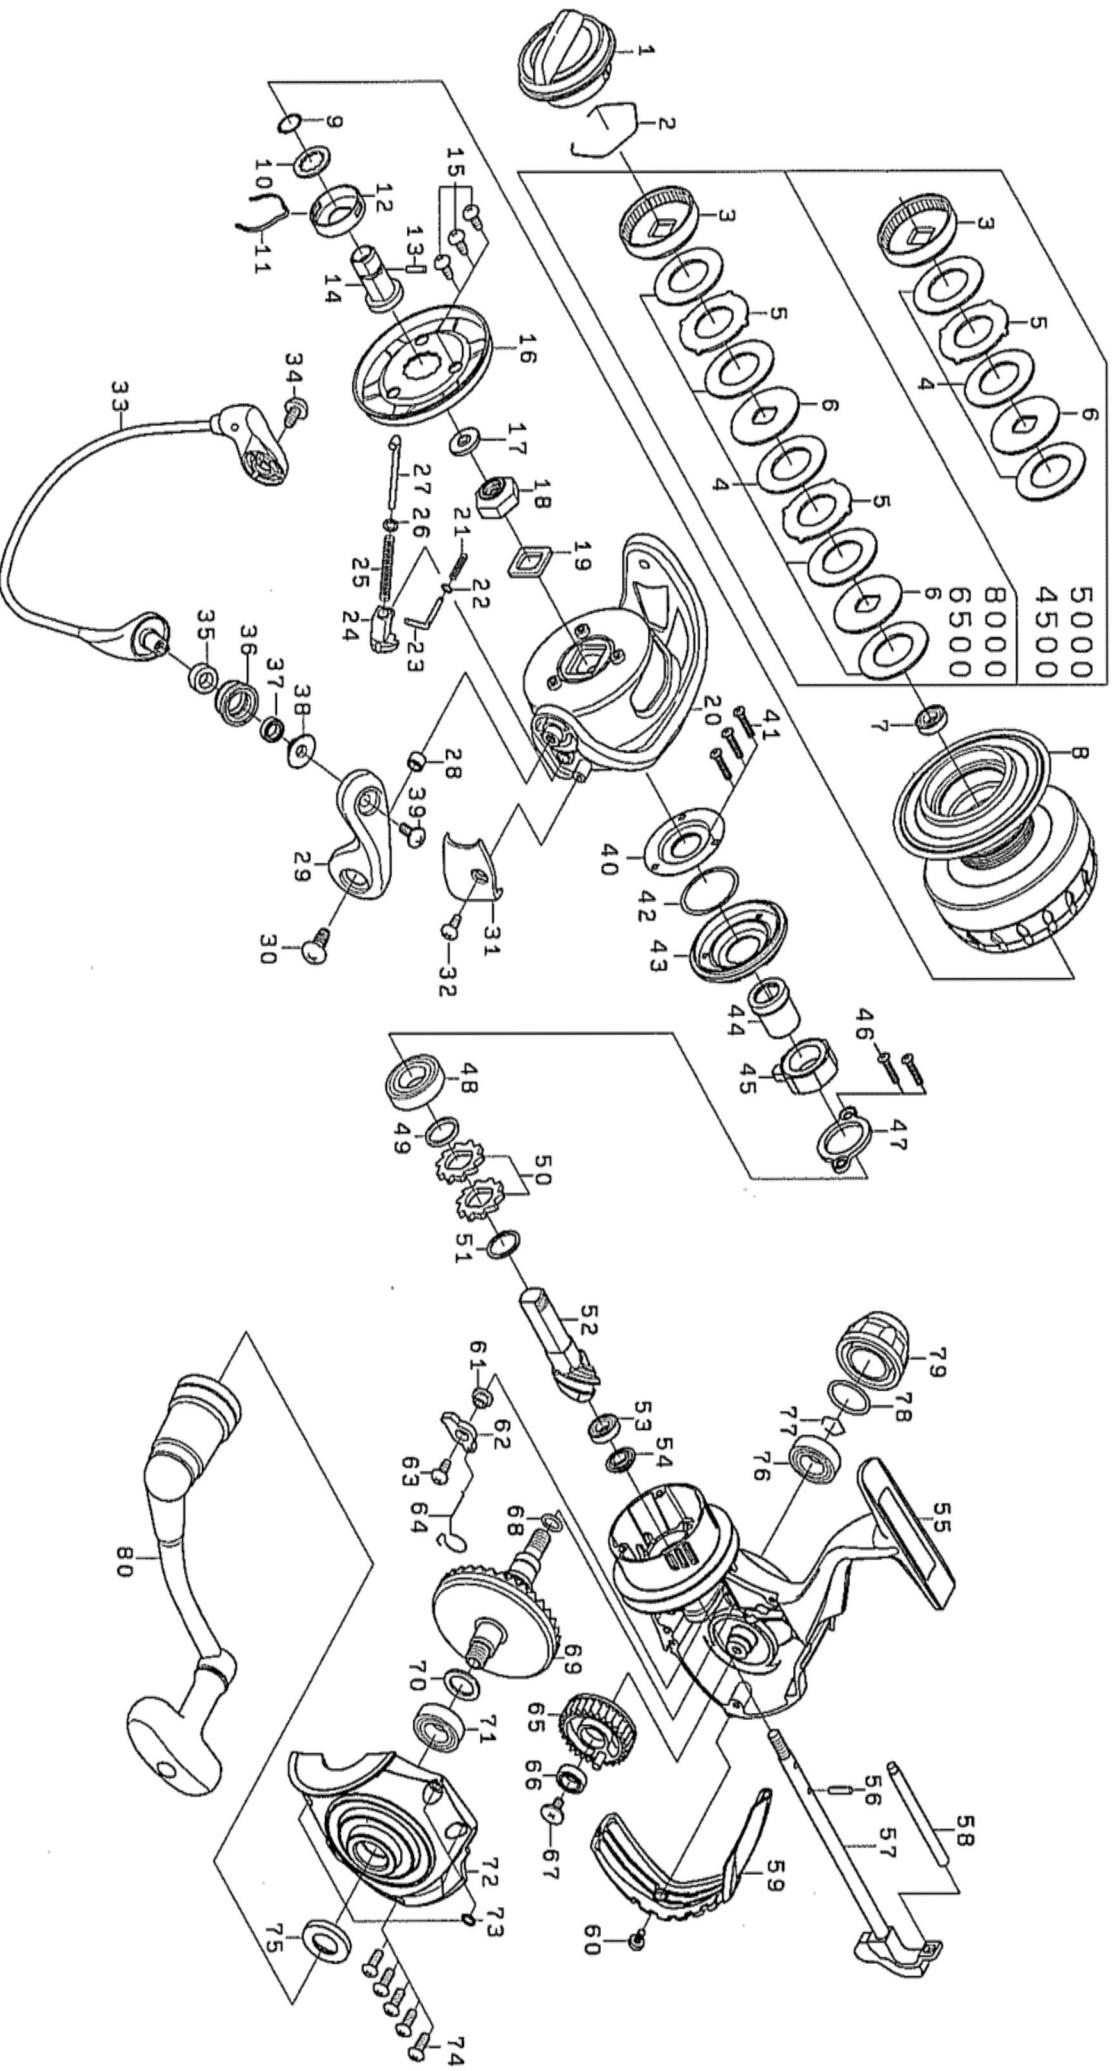

2016 SALTIST 4500

Please quote by part number, not key number when ordering
spares@daiwaustralia.com.au PH: 02 8644 8644

2016 SALTIST 4500

Key No.	Part Number	Description	Key No.	Part Number	Description
1	6H368601	DRAG KNOB	41	6J001601	MAGNET SC
2	6F710001	DRAG RING	42	6J212901	MAGNET ORING
3	6G165602	DRAG RATCHET	43	6J393201	INFINITE COVER
4	6H247205	DRAG WASHER	44	6J393001	CLUTCH RING
5	6G162702	DRAG LIP WASHER	45	6J309101	ONEWAY CLUTCH
6	6G165902	DRAG DISC WASHER	46	6J001602	BB PLATE SC
7	6E453902	DRAG BB	47	6J308401	BB PLATE
2-8	6J422001	SPOOL AS	48	6G472501	PINION BB(A)
9	6G163201	SPOOL METAL ORING	49	6G613404	PINION BB WASHER
10	6F137500	SPOOL WASHER	50	6E262701	RACHET
11	6B747701	CLICK LEAF SPRING	51	6G613404	RACHET WASHER(0.3MM)
12	6E122301	CLICK HOLDER	52+69	6Z023041	PINION + DRIVE GEAR
13	6G224101	SPOOL METAL PIN	53	6G522705	PINION BB(B)
14	6G203801	SPOOL METAL	54	6J320901	PINION BB(B) COLLAR
15	6G270801	ROTOR COVER SC	55	6J420901	BODY
16	6J322501	ROTOR COVER	56	6G162801	SPOOL META PIN
17	6H995201	ROTOR NUT PACKING	57	6J421201	MAIN SHAFT
18	6J394101	ROTOR NUT	58	6J320801	OSCILLATING POST
19	6G392202	ROTOR NUT PLATE	59	6J321503	REAR CAP
20	6J321601	ROTOR	60	6J001801	REAR CAP SC
21	6H503401	ROTOR BRAKE SP	61	6H243301	STOPPER COLLAR
22	6G685401	ROTOR BRAKE SP WASHER	62	6H243201	STOPPER
23	6H503301	ROTOR BRAKE SHAFT	63	63516401	STOPPER SC
24	6J322001	ARM LEVR SP COLLAR	64	6J308601	STOPPER SP
25	6J321901	ARM LEVER SP	65	6J320401	OSCILLATING GEAR
26	6J321801	ARM LEVER WASHER	66	6G467104	OSCILLATING BB
27	6J321701	ARM LEVER SHAFT	67	6H272201	OSCILLATING SC
28	6H945501	HOLDER SC COLLAR	68	6J321201	OSCILLATING ORING
29	6J309701	ARM LEVER	52+69	6Z023041	PINION + DRIVE GEAR
30	6G455601	HOLDER SC	70	63712800	DRIVE BB WASHER
31	6J322103	ARM LEVER SP COVER	71	6G522803	DRIVE BB(A)
32	6G270801	ARM LEVER SP COVER SC	72	6J421401	BODY COVER
33	6J393602	BAIL	73	6J423501	BODY COVER SC WASHER
34	6G455601	BAIL HOLDER SC	74	63516416	BODY COVER SC
35	6J416001	ROLLAR COLLAR	75	6J396001	HANDLE PACKING
36	6J421501	LINE ROLLAR	76	6G522803	DRIVE BB(B)
37	6J019302	ROLLAR BB	77	6H047201	DRIVE BB RING
38	6J310401	ROLLAR BB PACKING	78	6J042501	HANDLE CAP PACKING
39	6F608901	ROLLAR SC	79	6J394902	HANDLE CAP
40	6J393301	MAGNET	80	6J421601	HANDLE AS.