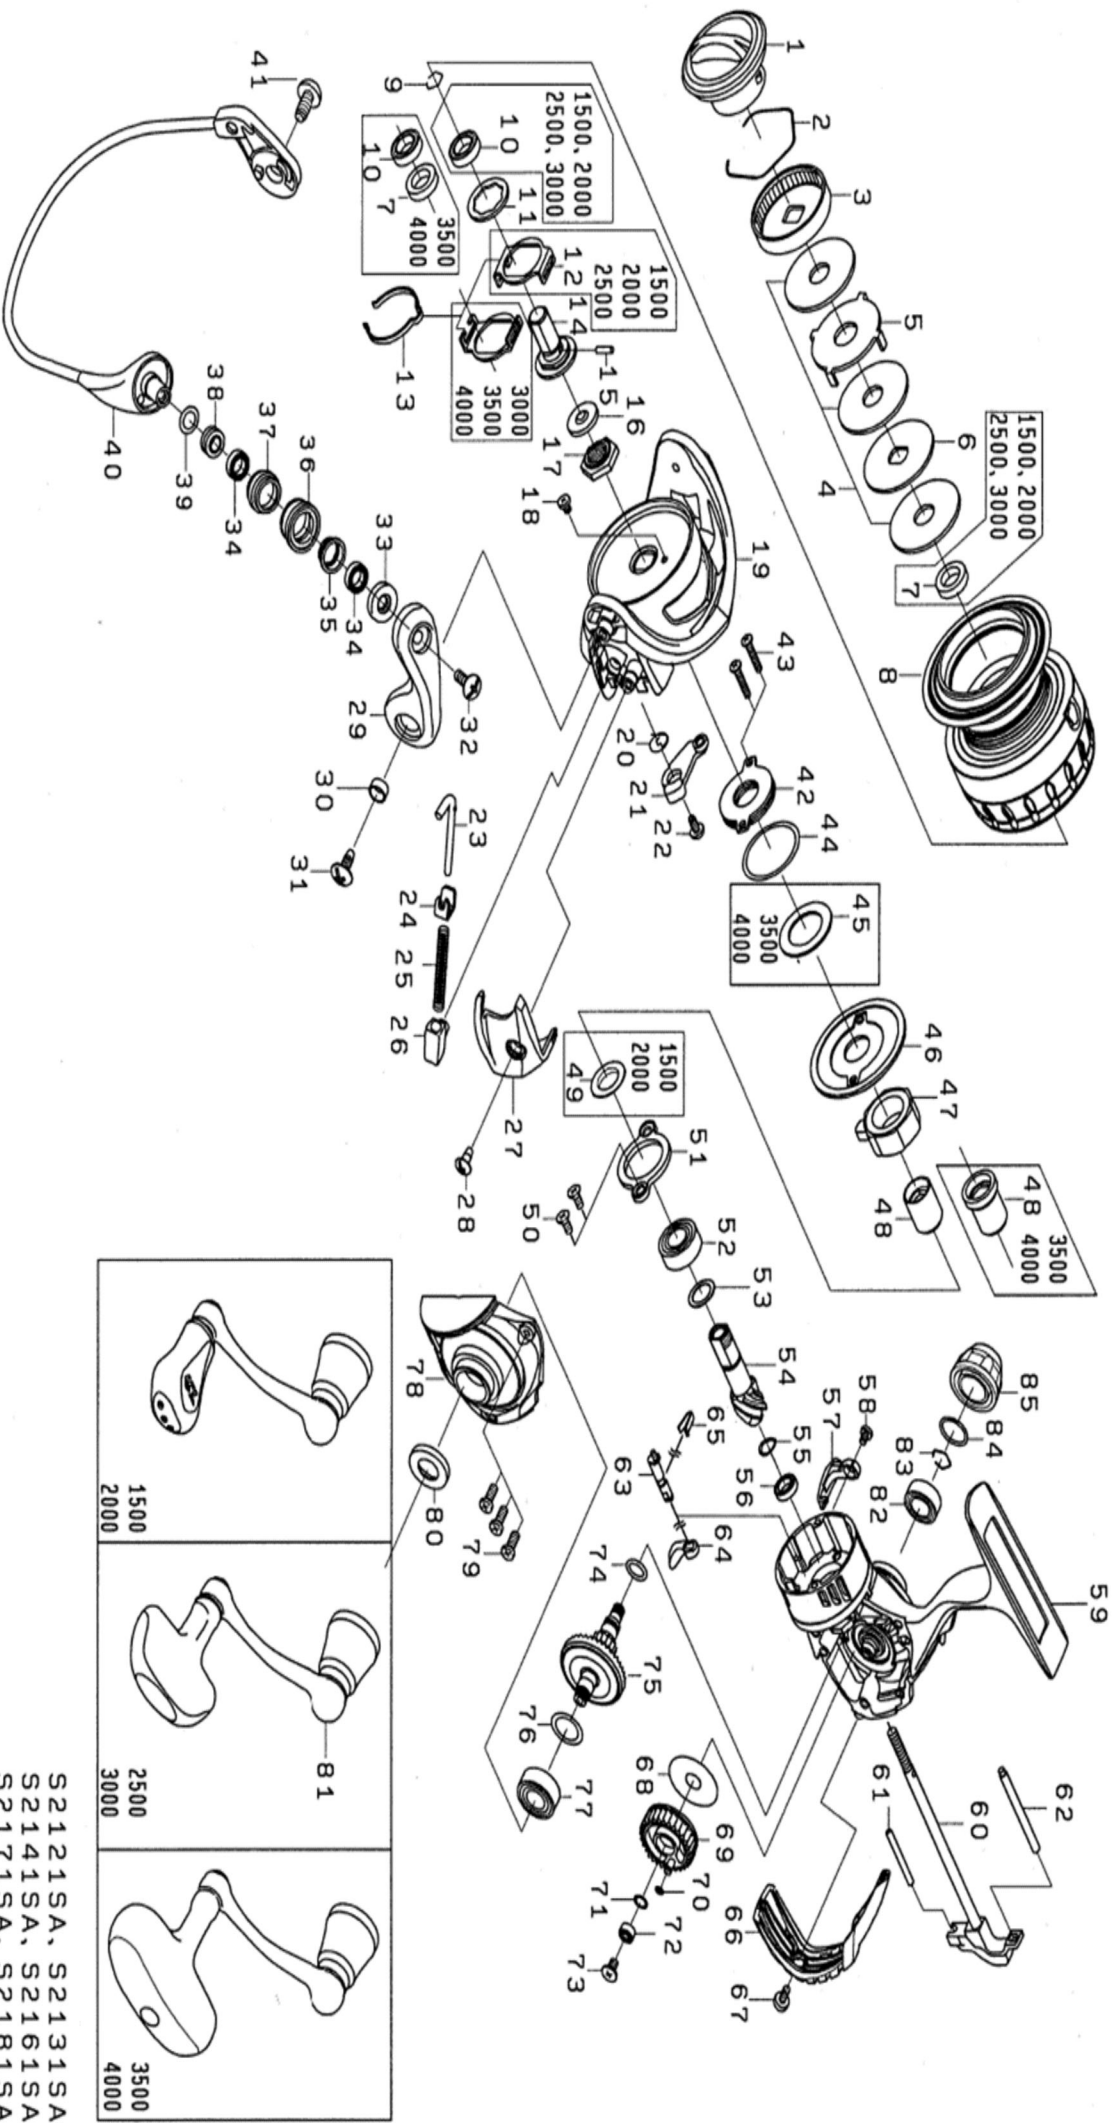

Please quote by part number, not key number when ordering
spares@daiwaaustralia.com.au PH: 02 8644 8644
2016 SALTIST 3500

Please quote by part number, not key number when ordering
spares@daiwaaustralia.com.au PH: 02 8644 8644

2016 SALTIST 3500

Key No.	Part Number	Description	Key No.	Part Number	Description
1	6J067402	DRAG KNOB	43	6J001601	MAGSEALED SCREW
2	6F710001	DRAG RING	44	6J212901	MAGSEALED ORING
3	6F895302	DRAG RATCHET	46	6J238801	MAGSEALED WASHER
4	6J230103	DRAG WASHER	47	6J100501	MAGSEALED CAP
5	6F627301	DRAG LIP WASHER	48	6J309101	ONEWAY CLUTCH
6	6H714001	DRAG DISC WASHER	49	6J397301	CLUTCH RING
7	6G747401	DRAG COLLAR	50	6J000901	PINION BALL BEARIN PLATE SCREW
2-8	6J420501	SPOOL ASSEMBLY	51	6J020801	PINION BALL BEARING PLATE
9	6G525101	SPOOL METAL RING	52	6G522803	PINION BALL BEARING(A)
10	6G431006	SPOOL METAL BALL BEARING	53	63712801	PINION BALL BEARING WASHER(A)
11	6G903901	SPOOL WASHER	54+75	6Z023097	PINION + DRIVE GEAR UNIT
12	6G694001	CLICK HOLDER	55	6G572501	PINION BALL BEARING WASHER(B)
13	6F709002	CLICK LEAF SPRING	56	6G467104	PINION BALL BEARING(B)
14	6H641501	SPOOL METAL	57	6J021001	BAIL KICK COLLAR
15	6G224101	SPOOL METAL PIN	58	6G940402	BAIL KICK COLLAR SCREW
16	6H995201	ROTOR NUT PACKING	59	6J419801	BODY
17	6H995101	ROTOR NUT	60	6J140901	MAIN SHAFT
18	6H022701	ROTOR SCREW	61	6J084803	OSCILLATING POST(A)
19	6H994325	ROTOR	62	6H614301	OSCILLATING POST(B)
20	6H413601	KICK LEVER SPRING	63	6J020501	STOPPER CAM
21	6H994401	KICK LEVER	64	6H595401	STOPPER CAM LEVER
22	6H417701	KICK LEVER SCREW	65	6H697801	STOPPER CAM LEAF SPRING
23	6H640601	ARM LEVER	66	6J362104	REAR CAP
24	6H576101	ARM LEVER PLATE	67	6J001801	REAR CAP SCREW
25	6H640701	ARM LEVER SPRING	68	6G644201	OSCILLATING WASHER(A)
26	6J089401	ARM LEVER SPRING HOLDER	69	6G644302	OSCILLATING GEAR
27	6H994601	ARM LEVER SPRING COVER	70	6B853101	OSCILLATING GEAR ORING
28	6G270801	COVER SCREW	71	6G522103	OSCILLATING GEAR WASHER(B)
29	6H960117	ARM LEVER	72	6G467104	OSCILLATING GEAR BALL BEARING
30	6H962401	ARM LEVER COLLAR	73	6H272202	OSCILLATING GEAR SCREW
31	6G205001	ARM LEVER SCREW	74	6G645301	DRIVE GEAR ORING
32	6H697701	ROLLAR SCREW	54+75	6Z023097	PINION + DRIVE GEAR UNIT
33	6H744001	ROLLAR MAG COLLAR(A)	76	63737808	DRIVE GEAR WASHER(0.1MM)
34	6G686903	ROLLAR BALL BEARING	77	6G523406	DRIVE GEAR BALL BEARING(A)
35	6H743901	ROLLAR COLLAR(A)	78	6J420001	BODY COVER
36	6H743801	LINE ROLLAR	79	6G332904	BODY COVER SCREW
37	6H743701	ROLLAR COLLAR(B)	80	6J397201	HANDLE PACKING
38	6H743401	ROLLAR MAG COLLAR(B)	81	6J420301	HANDLE ASSEMBLY
39	6B411703	ROLLAR MAG WASHER	82	6G431006	DRIVE GEAR BALL BEARING(B)
40	6J420101	BAIL	83	6G525101	DRIVE GEAR BALL BEARING RING
41	6G205001	ARM LEVER SCREW	84	6G672401	HANDLE CAP ORING
42	6J289301	MAGSEALED	85	6J397803	HANDLE CAP