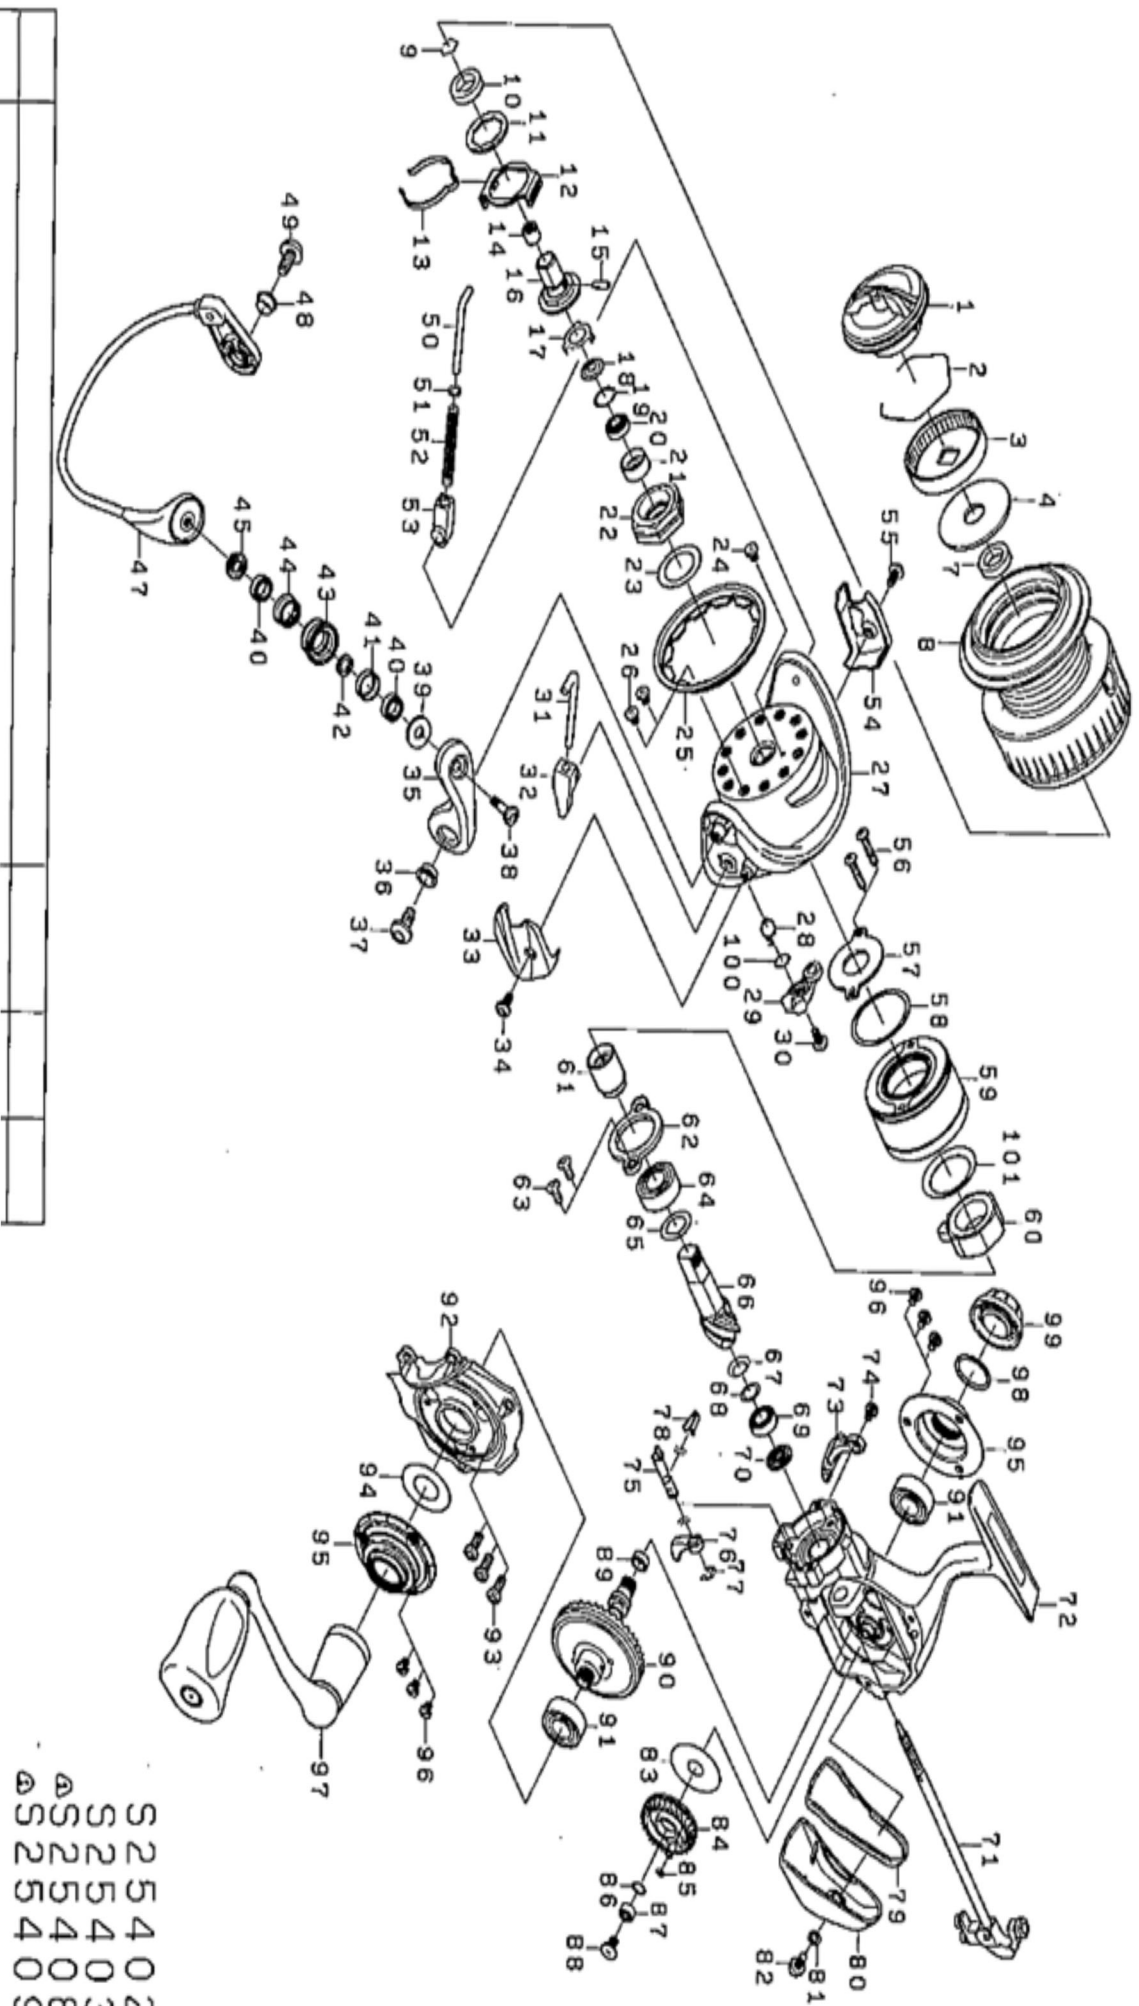

Please quote by part number, not key number when ordering
spares@daiwaaustralia.com.au PH: 02 8644 8644
2016 CERTATE 2506H

Please quote by part number, not key number when ordering

spares@daiwaaustralia.com.au PH: 02 8644 8644

2016 CERTATE 2506H

Key No.	Part Number	Description	Key No.	Part Number	Description
1	6J404701	DRAG KNOB ASS	52	6J255301	SPRING
2	6F710001	RING	53	6G471602	COLLAR
3	6F895301	RATCHET	54	6J255901	COVER (B)
4	6H806601	WASHER	55	6J255201	SCREW
7	6H416301	COLLAR	56	6H413201	SCREW
8	6J292801	SPOOL AS (25-1)(ATD)	57	6H532602	MAGNE AS
9	6G472401	RING	58	6H413001	O RING
10	6H416301	COLLAR	59	6H519309	CAP
11	6H806301	WASHER	60	6H412601	ONEWAY CLUTCH
12	6H416001	CAP	61	6H412501	CLUTCH RING
13	6H416101	CLICK LEAF SPRING	62	6H739101	PLATE
14	6J180801	NUT	63	6E134501	SCREW
15	6G375001	PIN	64	6G535105	BALL BEARING
16	6H415901	SPOOL METAL	65	6H411401	WASHER
17	6G471501	PRETAINER	66	6Z022599	PINION DRIVE GEAR UN
18	6H415701	ROTOR NUT PACKING	67	6H411301	SPRING WASHER
19	6.4E+07	WASHER	68	6E096501	WASHER
20	6J253201	BALL BEARING AS	69	6G538007	BALL BEARING
21	6J253101	COLLAR	70	6H411201	COLLAR
22	6J253001	NUT	71	6J252501	MAIN SHAFT
23	6.4E+07	WASHER	72	6J252401	BODY AS
24	6H022701	SCREW	73	6H412201	COLLAR
25	6J257101	COLLAR	74	6H455406	SCREW
26	6H022701	SCREW	75	6H410001	CAM
27	6J254301	ROTER	76	6H410106	LEVER
28	6H413601	SPRING	77	6B339801	RETAINER
29	6J254401	KICK LEVER	78	6H410201	STOPPER CAM LEAF SPRING
30	6H417701	SCREW	79	6H413301	PACKING
31	6J254601	SHAFT	80	6H413403	CAP
32	6J254701	KICK GUIDE	81	6H352801	WASHER
33	6J255101	COVER (A)	82	6H512401	SCREW
34	6J255201	SCREW	83	6H607901	WASHER
35	6J254801	ARM LEVER	84	6Z019518	O/S GEAR UN
36	6J254901	COLLAR	85	6G683301	O RING
37	6J255001	SCREW	86	6H129201	WASHER
38	6J257001	SCREW	87	6G469002	BALL BEARING
39	6J256801	MAGNE AS	88	6G940402	SCREW
40	6J256701	BALL BEARING	89	6H455601	RING
41	6J256601	COLLAR	90	6Z022599	PINION DRIVE GEAR UN
42	6J256301	COLLAR	91	6J030301	BALL BEARING
43	6J256501	LINE ROLLER	92	6H412308	BODY COVER
44	6J256401	COLLAR	93	6H431001	SCREW
45	6J256001	MAGNE AS	94	6H412401	WASHER
47	6J255401	BAIL AS	95	6J252003	BODY COVER (A)
48	6J254901	COLLAR	96	6H740302	SCREW
49	6J255001	SCREW	97	6H884501	HANDLE AS
50	6G471803	SHAFT	98	6G399702	O RING
51	6G685401	WASHER	99	6H417201	SCREW
			100	6J339500	WASHER