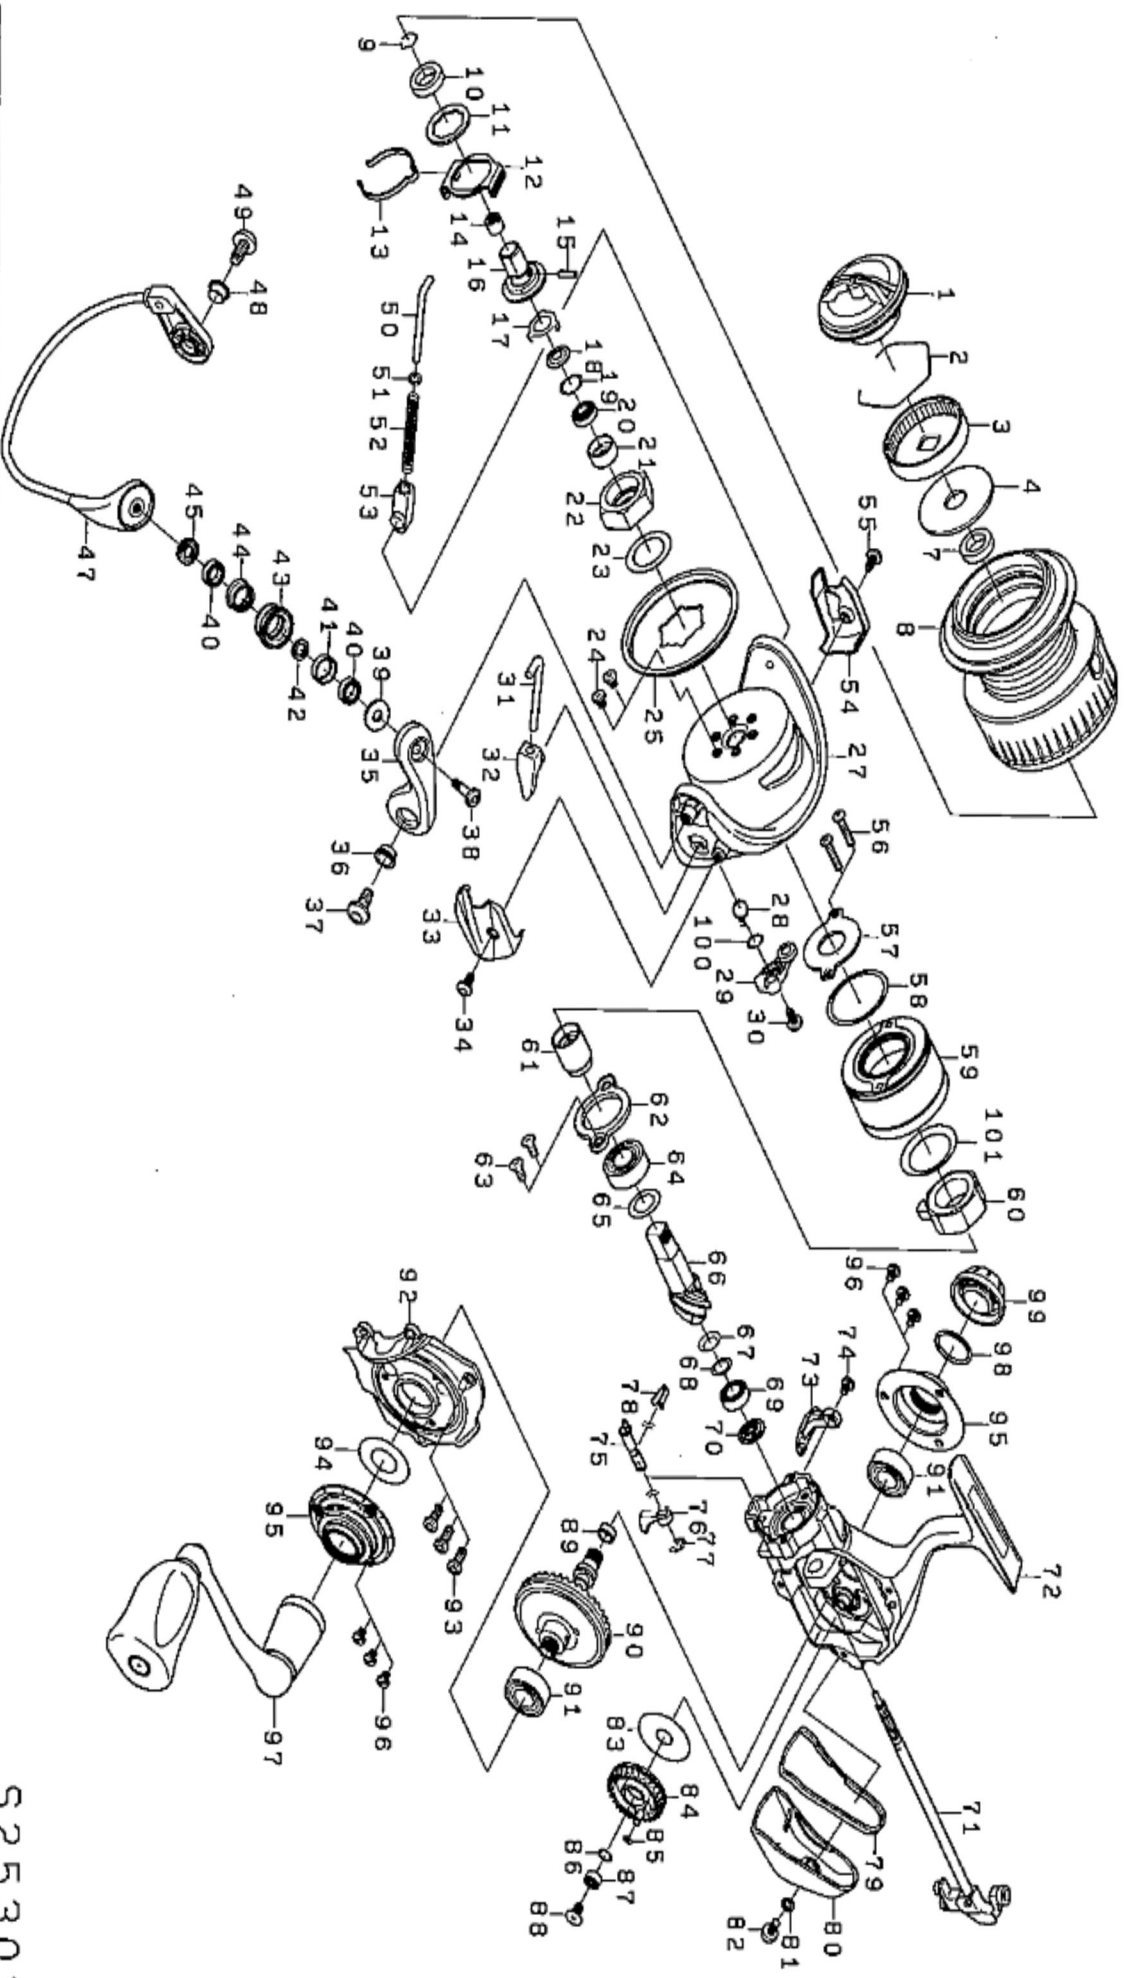

2016 CERTATE 2004

Please quote by part number, not key number when ordering
spares@daiwaaaustralia.com.au PH: 02 8644 8644

2016 CERTATE 2004

Key No.	Part Number	Description	Key No.	Part Number	Description
1	6J404601	DRAG KNOB ASS	53	6G471601	COLLAR
2	6F742501	RING	54	6J287301	COVER (B)
3	6F908701	RATCHET	55	6J255201	SCREW
4	6J398201	WASHER AS(20-1)(ATD)	56	6H413201	SCREW
7	6H416301	COLLAR	57	6H532602	MAGNE AS
8	6J305601	SPOOL AS	58	6H413001	O RING
9	6G472401	RING	59	6H519309	CAP
10	6H416301	COLLAR	60	6H412601	ONEWAY CLUTCH
11	6H806301	WASHER	61	6H412501	CLUTCH
12	6H416001	CAP	62	6H739101	PLATE
13	6H416101	CLICK LEAF SPRING	63	6E134501	SCREW
14	6J180801	NUT	64	6G535105	BALL BEARING
15	6G375001	PIN	65	6H411401	WASHER
16	6H415901	SPOOL METAL	66	6Z022613	PINION DRIVE GEAR UN
17	6G471501	PRETAINER	67	6H411301	SPRING WASHER
18	6H415701	ROTOR NUT PACKING	68	6E096501	WASHER
19	63755201	WASHER	69	6G538007	BALL BEARING
20	6J253201	BALL BEARING AS	70	6H411201	COLLAR
21	6J305301	COLLAR	71	6J304401	MAIN SHAFT
22	6J305201	NUT	72	6J252401	BODY AS
23	63727601	WASHER	73	6H479101	COLLAR
24	6H022701	SCREW	74	6H455406	SCREW
25	6J287401	COLLAR	75	6H410001	CAM
27	6J286701	ROTER	76	6H410106	LEVER
28	6H443301	SPRING	77	6B339801	RETAINER
29	6J304701	KICK LEVER	78	6H410201	STOPPER CAM LEAF SPRING
30	6H417701	SCREW	79	6H413301	PACKING
31	6J254601	SHAFT	80	6H413401	CAP
32	6J254701	KICK GUIDE	81	6H352801	WASHER
33	6J287001	COVER (A)	82	6H512401	SCREW
34	6J255201	SCREW	83	6H607901	WASHER
35	6J254801	ARM LEVER	84	6Z019684	O/S GEAR UN
36	6J254901	COLLAR	85	6G683301	O RING
37	6J255001	SCREW	86	6H129201	WASHER
38	6J257001	SCREW	87	6G469002	BALL BEARING
39	6J256801	MAGNE AS	88	6G940402	SCREW
40	6J256701	BALL BEARING	89	6H455601	RING
41	6J256401	COLLAR	90	6Z022613	PINION DRIVE GEAR UN
42	6J256301	COLLAR	91	6J030301	BALL BEARING
43	6J256501	LINE ROLLER	92	6H412308	BODY COVER
44	6J256201	COLLAR	93	6H431001	SCREW
45	6J256001	MAGNE AS	94	6H412400	WASHER
47	6J304901	BAIL AS	95	6J252003	BODY COVER (A)
48	6J254901	COLLAR	96	6H740302	SCREW
49	6J255001	SCREW	97	6J305401	HANDLE AS
50	6G471803	SHAFT	98	6G399702	O RING
51	6G685401	WASHER	99	6H417201	SCREW
52	6J304801	SPRING	100	6J339500	WASHER