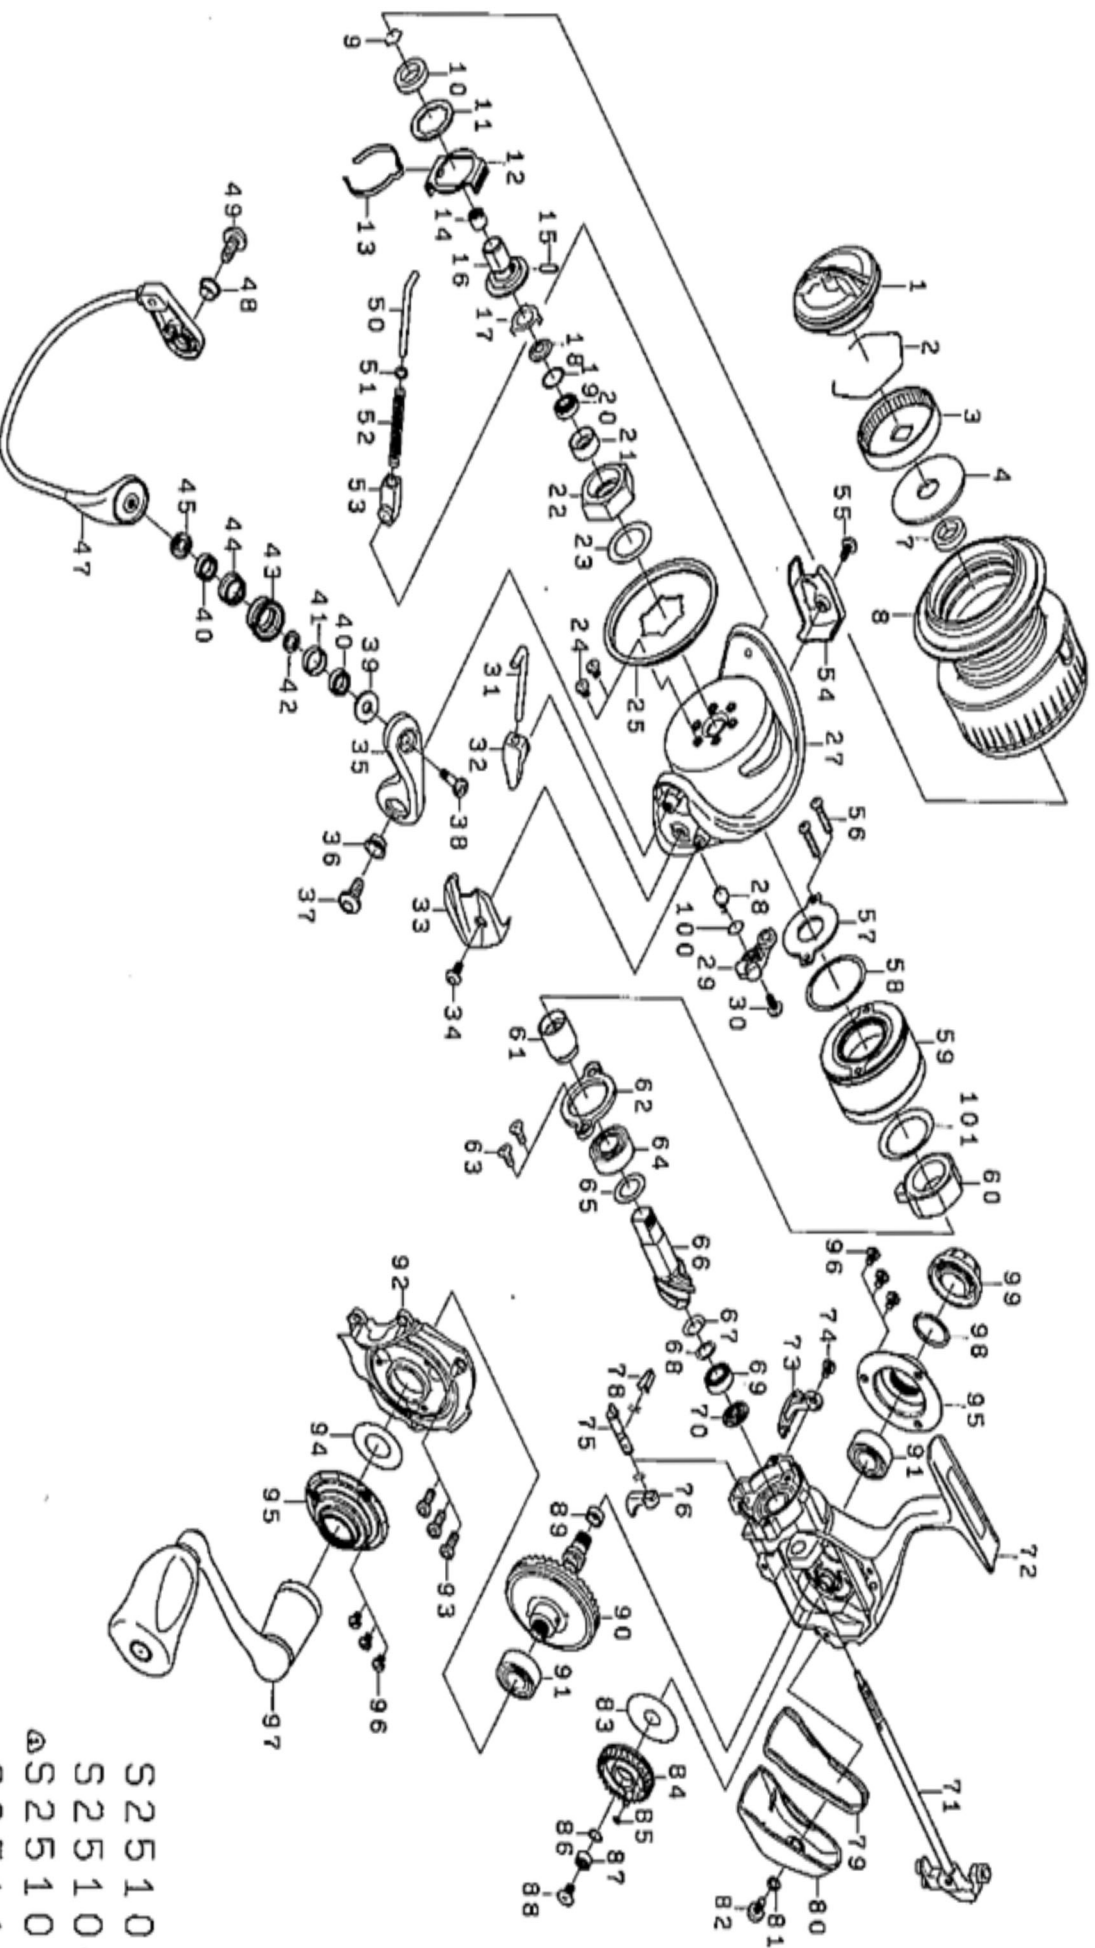

2016 CERTATE 1003

- 525103J
- 525104J
- 525109U
- 525110U

Please quote by part number, not key number when ordering
spares@daiwaaustralia.com.au PH: 02 8644 8644

2016 CERTATE 1003

Key No.	Part Number	Description	Key No.	Part Number	Description
1	6J353601	DRAG KNOB ASS	53	6G471601	COLLAR
2	6F742501	RING	54	6J287301	COVER (B)
3	6F908701	RATCHET	55	6J255201	SCREW
4	6J398201	WASHER AS(20-1)(ATD)	56	6H413201	SCREW
7	6H416301	COLLAR	57	6H532602	MAGNE AS
8	6J318201	SPOOL AS	58	6H413001	O RING
9	6G472401	RING	59	6H519309	CAP
10	6H416301	COLLAR	60	6H412601	ONEWAY CLUTCH
11	6H806300	WASHER	61	6H412501	CLUTCH
12	6H416001	CAP	62	6H442201	PLATE
13	6H416101	CLICK LEAF SPRING	63	6E134509	SCREW
14	6J180801	NUT	64	6G467305	BALL BEARING
15	6G375001	PIN	65	6H411401	WASHER
16	6H415901	SPOOL METAL	66	6Z022672	PINION+DRIVE GEAR SET
17	6G471501	PRETAINER	67	6H411301	SPRING WASHER
18	6H415701	ROTOR NUT PACKING	68	6E096501	WASHER
19	63755201	WASHER	69	6G538007	BALL BEARING
20	6J253201	BALL BEARING AS	70	6H411201	COLLAR
21	6J305301	COLLAR	71	6J317401	MAIN SHAFT
22	6J305201	NUT	72	6J317301	BODY AS
23	63727601	WASHER	73	6H442101	COLLAR
24	6H022701	SCREW	74	6H455407	SCREW
25	6J287401	COLLAR	75	6H410002	CAM
27	6J286701	ROTER	76	6H410106	LEVER
28	6H443301	SPRING	78	6H410201	LEAF SPRING
29	6J304701	KICK LEVER	79	6H443001	PACKING
30	6H417701	SCREW	80	6H443101	CAP
31	6J254601	SHAFT	81	6H352801	WASHER
32	6J254701	KICK GUIDE	82	6H512401	SCREW
33	6J287001	COVER (A)	83	6H607901	WASHER
34	6J255201	SCREW	84	6Z019605	O/S GEAR
35	6J254801	ARM LEVER	85	6G898301	O RING
36	6J254901	COLLAR	86	6H129201	WASHER
37	6J255001	SCREW	87	6G469002	BALL BEARING
38	6J257001	SCREW	88	6G940402	SCREW
39	6J256801	MAGNE AS	89	6G736201	RING
40	6J256701	BALL BEARING	90	6Z022672	PINION+DRIVE GEAR SET
41	6J256401	COLLAR	91	6J030301	BALL BEARING
42	6J256301	COLLAR	92	6H442903	BODY COVER
43	6J256501	LINE ROLLER	93	6H431001	SCREW
44	6J256201	COLLAR	94	6B270703	WASHER
45	6J256001	MAGNE AS	95	6J318002	BODY COVER (A)
47	6J304901	BAIL AS	96	6H740302	SCREW
48	6J254901	COLLAR	97	6J318101	HANDLE AS
49	6J255001	SCREW	98	6G399702	O RING
50	6G471803	SHAFT	99	6H417201	SCREW
51	6J304801	WASHER	100	6J339500	WASHER
52	6G471601	SPRING