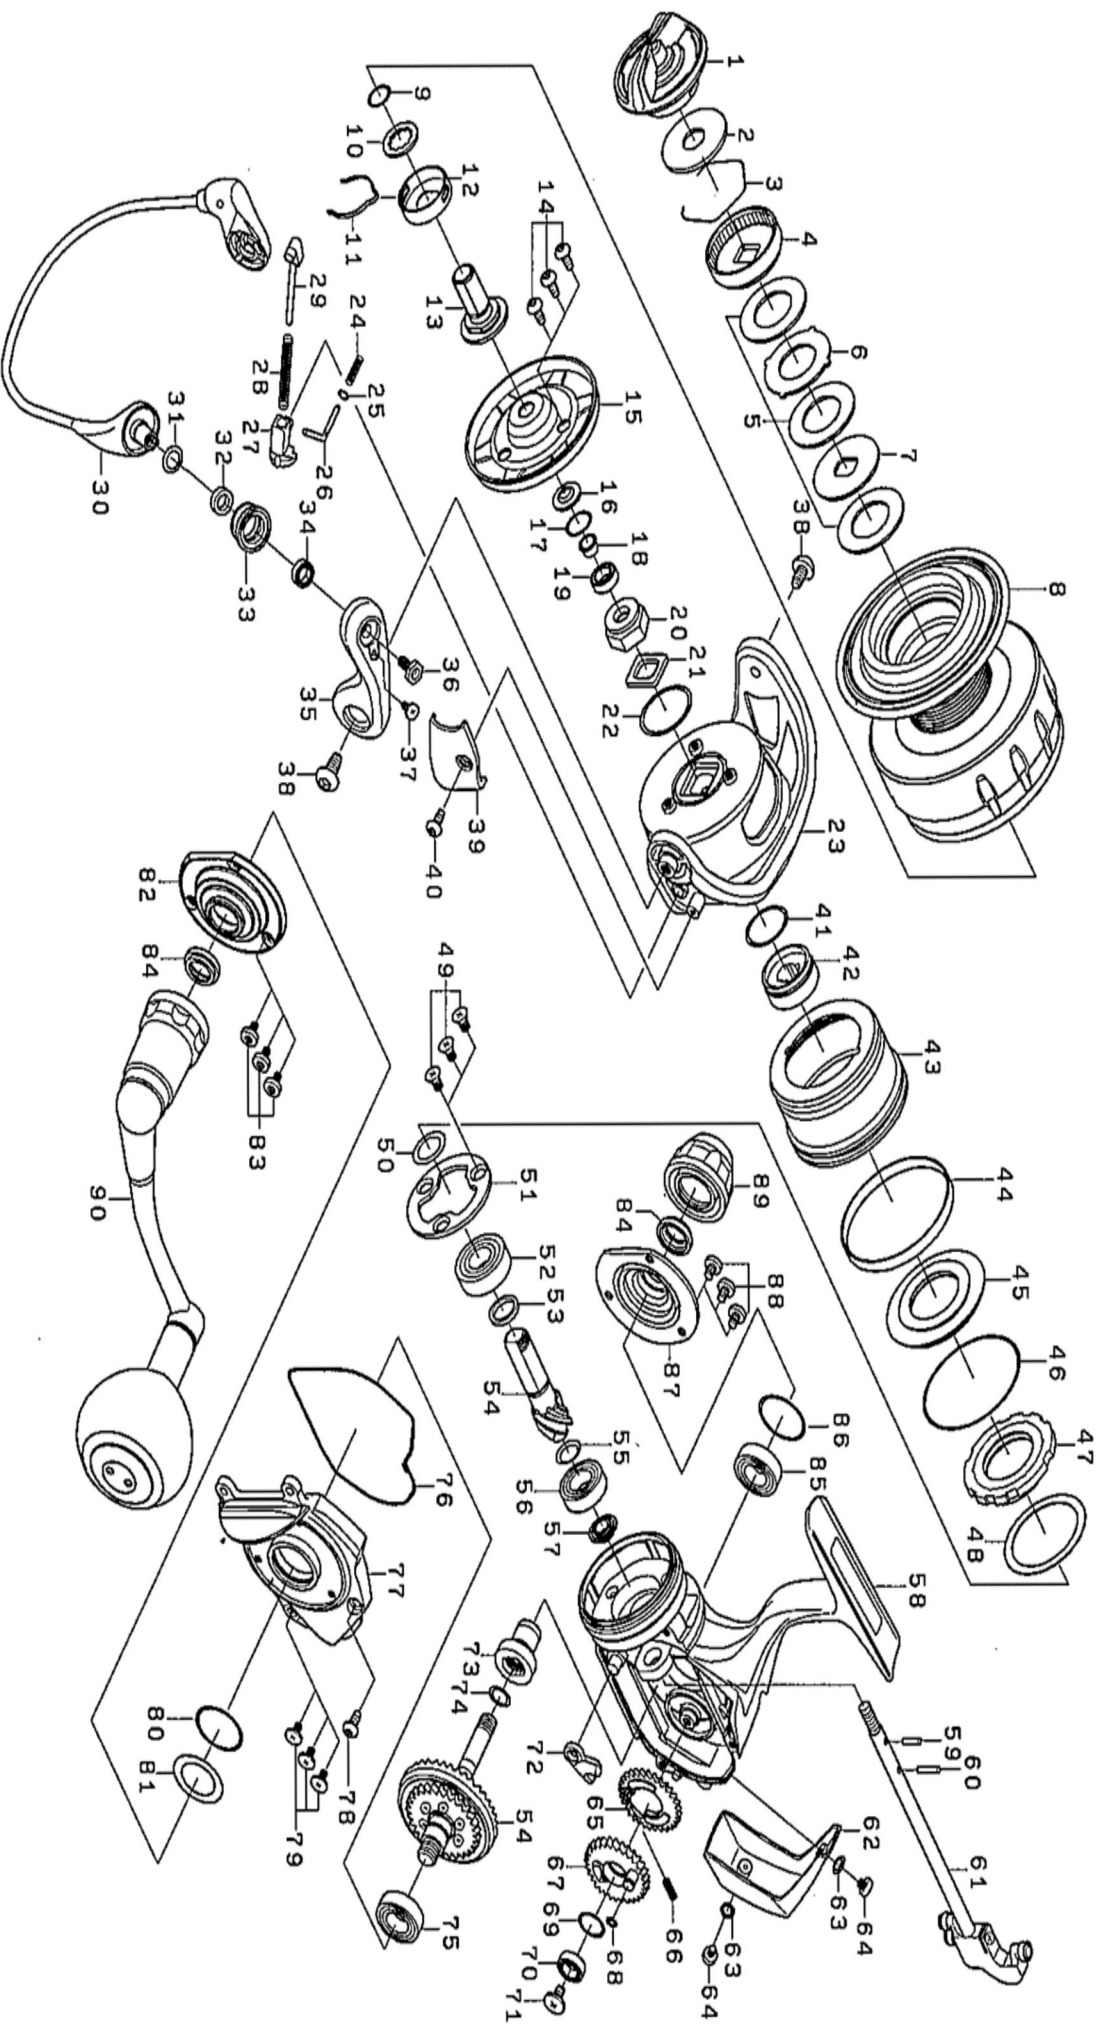

Please quote by part number, not key number when ordering
spares@daiwaaustralia.com.au PH: 02 8644 8644
2016 CATALINA 4500H

Please quote by part number, not key number when ordering
spares@daiwaustralia.com.au PH: 02 8644 8644

2016 CATALINA 4500H

Key No.	Part Number	Description	Key No.	Part Number	Description
1	6J216702	DRAG KNOB	46	6H502601	MAGSEALED PLATE O RING
2	6H616701	DRAG KNOB WASHER	47	6F765401	ONE WAY CLUTCH
3	6F710001	DRAG KNOB RING	48	6G158101	ONE WAY CLUTCH WASHER
4	6G165603	DRAG KNOB RACHET	49	6F206902	PINION BEARING(A)PLATE SCREW
5	6H247202	ATD DRAG WASHER	50	63712829	PINION BEARING WASHER
6	6G162702	DRAG LIP WASHER	51	6H501901	PINION BEARING(A)PLATE
7	6G165902	DRAG DISK WASHER	52	66355001	PINION BALL BEARING(A)
8	6J330501	SPOOL ASSY(2-7)	53	6H501801	PINION BEARING(A)COLLAR
9	6G163201	SPOOL METAL RING	54	6Z021693	PINION+DRIVE GEAR SET
10	6H505300	SPOOL WASHER	55	6G578501	PINION BALL BEARING(B)WASHER
11	6B747701	CLICK LEAR SPRING	56	6G522702	PINION BALL BEARING(B)
12	6E122301	CLICK HOLDER	57	6H501601	PINION BEARING(B)COLLAR
13	6G203803	SPOOL METAL RING	58	6J326701	BODY ASSY
14	6H503901	ROTOR COVER SCREW	59	6G224101	SPOOL METAL PIN
15	6H505101	ROTOR COVER	60	6G162801	MAIN SHAFT PIN
16	6H505001	ROTOR NUT PACKING	61	6J327201	MAIN SHAFT
17	6G522103	ROTOR NUT WASHER	62	6H771302	REAR CAP
18	6H504901	ROTOR NUT COLLAR	63	6E096505	REAR CAP SCREW(?)WASHER
19	6G467102	ROTOR NUT BALL BEARING	64	6H798201	REAR CAP SCREW
20	6H504801	ROTOR NUT	65	6G591501	OSCILLATING GEAR(A)
21	6G392201	ROTOR NUT PLATE	66	6G157401	OSCILLATING GEAR(A)SPRING
22	6H501001	ROTOR NUT O RING	67	6H557401	OSCILLATING GEAR(B)
23	6H503202	ROTOR	68	6G213001	OSCILLATING GEAR(B)RING
24	6H503401	ROTOR BRAKE SPRING	69	6G522100	WASHER
25	6G685401	ROTOR BRAKE WASHER	70	6G467102	OSCILLATING GEAR BALL BEARING
26	6H503301	ROTOR BRAKE SHAFT	71	6H272201	OSCILLATING GEAR SCREW
27	6H503501	ARM LEVER SPRING COLLAR	72	6G159301	STOPPER
28	6H809101	ARM LEVER SPRING	73	6H500802	OSCILLATING GEAR(C)
29	6G017504	ARM LEVER SHAFT	74	6G252201	OSCILLATING GEAR(C)O RING
30	6H504001	BAIL ASSY	75	6G522802	DRIVE BALL BEARING
31	6E096500	ROLLER WASHER	76	6H502101	BODY COVER PACKING
32	6J042801	ROLLER COLLAR	77	6H502015	BODY COVER
33	6J042901	LINE ROLLER	78	6G160101	BODY COVER SCREW(A)
34	6J019302	ROLLER BALL BEARING	79	6H505201	BODY COVER SCREW(B)
35	6H503605	ARM LEVER	80	6H501001	DRIVE BALL BEARING O RING
36	6H504701	ROLLER SCREW	81	6H502200	DRIVE WASHER
37	6H842801	ROLLER LOCK SCREW	82	6J326302	DRIVE BEARING COVER(L)
38	6H503701	HOLDER SCREW	83	6G946801	DRIVE BEARING COVER SCREW
39	6H503801	ARM LEVER SPRING COVER	84	6H770901	HANDLE PACKING
40	6H503901	COVER SCREW	85	6G522802	DRIVE BALL BEARING
41	6H255001	CLUTCH RING O RING	86	6H501001	DRIVE BALL BEARING O RING
42	6H502301	CLUTCH RING O RING	87	6J326202	DRIVE BEARING COVER(R)
43	6H502905	INFINIT COVER	88	6G946801	DRIVE BEARING COVER SCREW
44	6H629701	INFINIT COVER O RING	89	6H506201	HANDLE CAP
45	6H535301	MAGSEALED PLATE	90	6J326801	HANDLE ASSY
200	63753005	HANDLE KNOB WASHER	204	6E454003	HANDLE KNOB SCREW
201	6F648301	HANDLE KNOB COLLAR	205	6H318307	HANDLE CAP COLLAR
202	6H425507	HANDLE KNOB COLLAR	206	6J327101	HANDLE KNOB CAP(WITH O RING)
203	6G466206	HANDLE KNOB BALL BEARING	207	6H100001	HANDLE KNOB CAP ORING