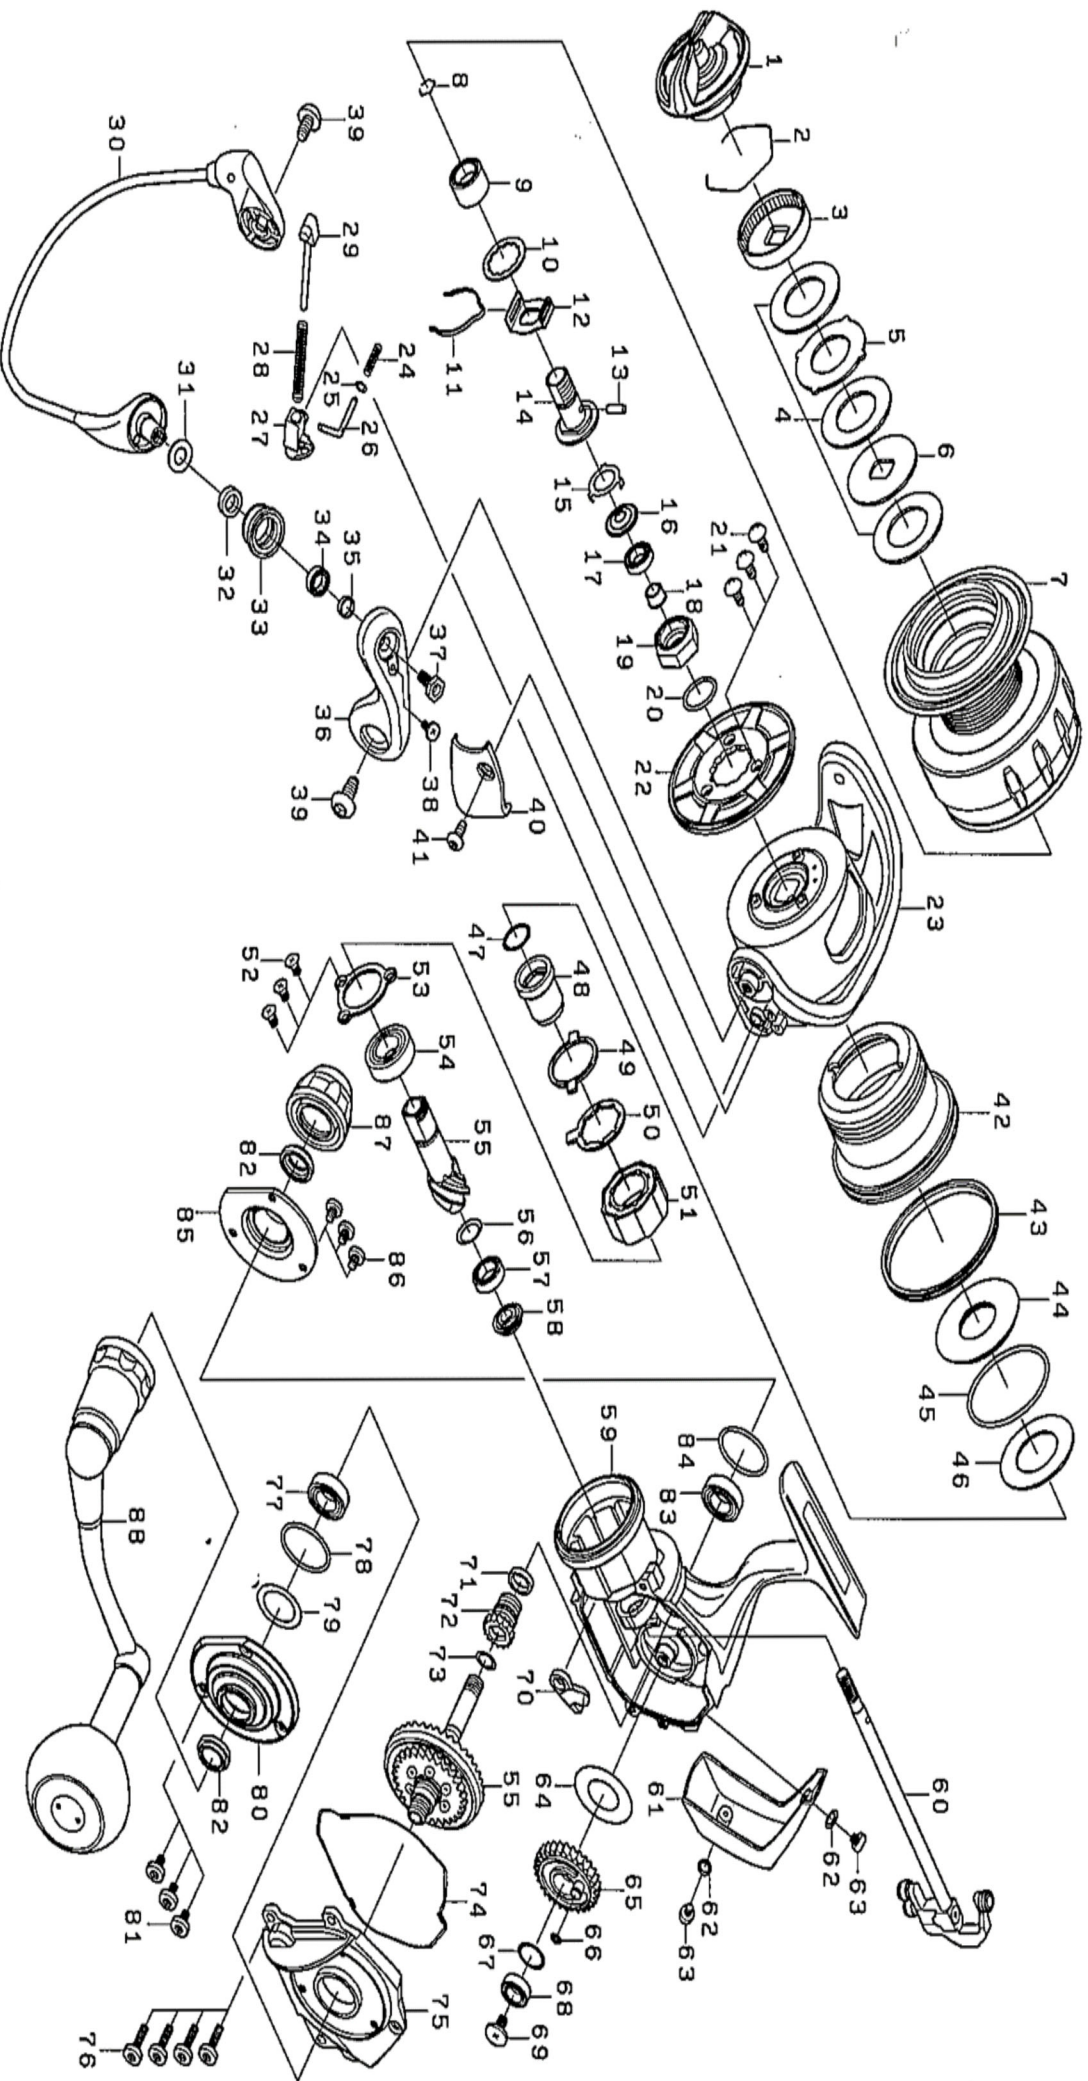

Please quote by part number, not key number when ordering
spares@daiwaaustralia.com.au PH: 02 8644 8644
2016 CATALINA 4000

Please quote by part number, not key number when ordering
spares@daiwaaustralia.com.au PH: 02 8644 8644

2016 CATALINA 4000

Key No.	Part Number	Description	Key No.	Part Number	Description
1	6J330101	DRAG KNOB	45	6H452801	MAGSEALED PLATE O RING
2	6F710001	DRAG RING	46	6H619201	MAGSEALED PLATE WASHER
3	6F895305	DRAG RACHET	47	6H620101	CLUTCH RING O RING
4	6H247202	ATD DRAG WASHER	48	6H619101	CLUTCH RING
5	6G165903	DRAG LIP WASHER	49	6H690201	BEARING PLATE
6	6F644702	DRAG DISK WASHER	50	6H624501	ONE WAY CLUTCH PLATE
7	6J330201	SPOOL ASSY(2-7)	51	6G314501	ONE WAY CLUTCH
8	6G525101	SPOOL METAL RING	52	6E134508	PINION BEARING(A)PLATE SCREW
9	6H774501	SPOOL METAL COLLAR	53	6G522901	PINION BEARING(A)PLATE
10	6G903902	SPOOL WASHER	54	6G522802	PINION BEARING(A)
11	6H737101	CLIP LEAF SPRING	55	6Z020412	PINION+DRAIVE GEAR SET
12	6G694001	CLIP HOLDER	56	6G578502	PINION BALL BEARING(B)WASHER
13	6F643601	SPOOL METAL PIN	57	6G522702	PINION BALL BEARING(B)
14	6H621701	SPOOL METAL	58	6H618001	PINION BALL BEARING(B)COLLAR
15	6G524801	ROTOR NUT PLATE	59	6J329401	BODY ASSY
16	6H621501	ROTOR NUT PACKING	60	6J185902	MAIN SHAFT
17	6G212503	ROTOR NUT BALL BEARING	61	6H772802	REAR CAP
18	6H621301	ROTOR NUT COLLAR	62	6E096505	REAR CAP SCREW(?)WASHER
19	6H621401	ROTOR NUT	63	6H798201	REAR CAP SCREW
20	6G162401	ROTOR NUT O RING	64	6H617301	OSCILLATING GEAR(A)WASHER
21	6H417701	ROTOR COVER SCREW	65	6H617401	OSCILLATING GEAR(A)
22	6H621601	ROTOR COVER	66	6B853101	OSCILLATING GEAR(A)O RING
23	6H620203	ROTOR	67	6G522101	WASHER
24	6H620401	ROTOR BRAKE SPING	68	6G467102	OSCILLATING GEAR BALL BEARING
25	6G685401	ROTOR BRAKE WASHER	69	6H272202	OSCILLATING GEAR SCREW
26	6H620301	ROTOR BRAKE SHAFT	70	6H618601	STOPPER
27	6H620501	ARM LEVER SPRING COLLAR	71	6H617601	OSCILLATING GEAR(B)RING
28	6H736301	ARM LEVER SPRING	72	6H617501	OSCILLATING GEAR(B)
29	6G017503	ARM LEVER SHAFT	73	6G163001	OSCILLATING GEAR(B)O RING
30	6H620801	BAIL ASSY	74	6H618901	BODY COVER PACKING
31	6E096500	ROLLER WASHER	75	6H618814	BODY COVER
32	6J186501	ROLLER COLLAR	76	6H431001	BODY DOVER SCREW
33	6J186601	LINE ROLLER	77	6G523401	DRIVE BALL BEARING
34	6J019302	ROLLER BALL BEARING	78	6H617001	DRIVE BEARING COVER O RING
35	6J192901	ROLLER COLLAR(A)	79	6G529501	DRIVE WASHER
36	6H620605	ARM LEVER	80	6J329702	DRIVE BEARING COVER(L)
37	6H504701	ROLLER SCREW	81	6H401101	DRIVE BEARING COVER SCREW
38	6H638401	ROLLER LOCK SCREW	82	6H770901	HANDLE PACKING
39	6H503701	HOLDER SCREW	83	6G523401	DRIVE BALL BEARING
40	6H620701	ARM LEVER SPING COVER	84	6H617001	DRIVE BALL BEARING COVER(R)
41	6H503901	COVER SCREW	85	6J329502	DRIVE BEARING COVER(R)
42	6H619703	INFINIT COVER	86	6H401101	DRIVE BEARING COVER SCREW
43	6H619801	INFINIT COVER O RING	87	6H623001	HANDLE CAP
44	6H619301	MAGSEALED PLATE	88	6J329801	HANDLE ASSY
200	6B411703	HANDLE KNOB WASHER	204	6B679308	HANDLE KNOB SCREW
201	6H850401	HANDLE KNOB COLLAR	205	6H302601	HANDLE KNOB CAP(WITH O RING)
202	6H089104	HANDLE KNOB COLLAR	206	6H100001	HANDLE KNOB CAP ORING
203	6G469002	HANDLE KNOB BALL BEARING