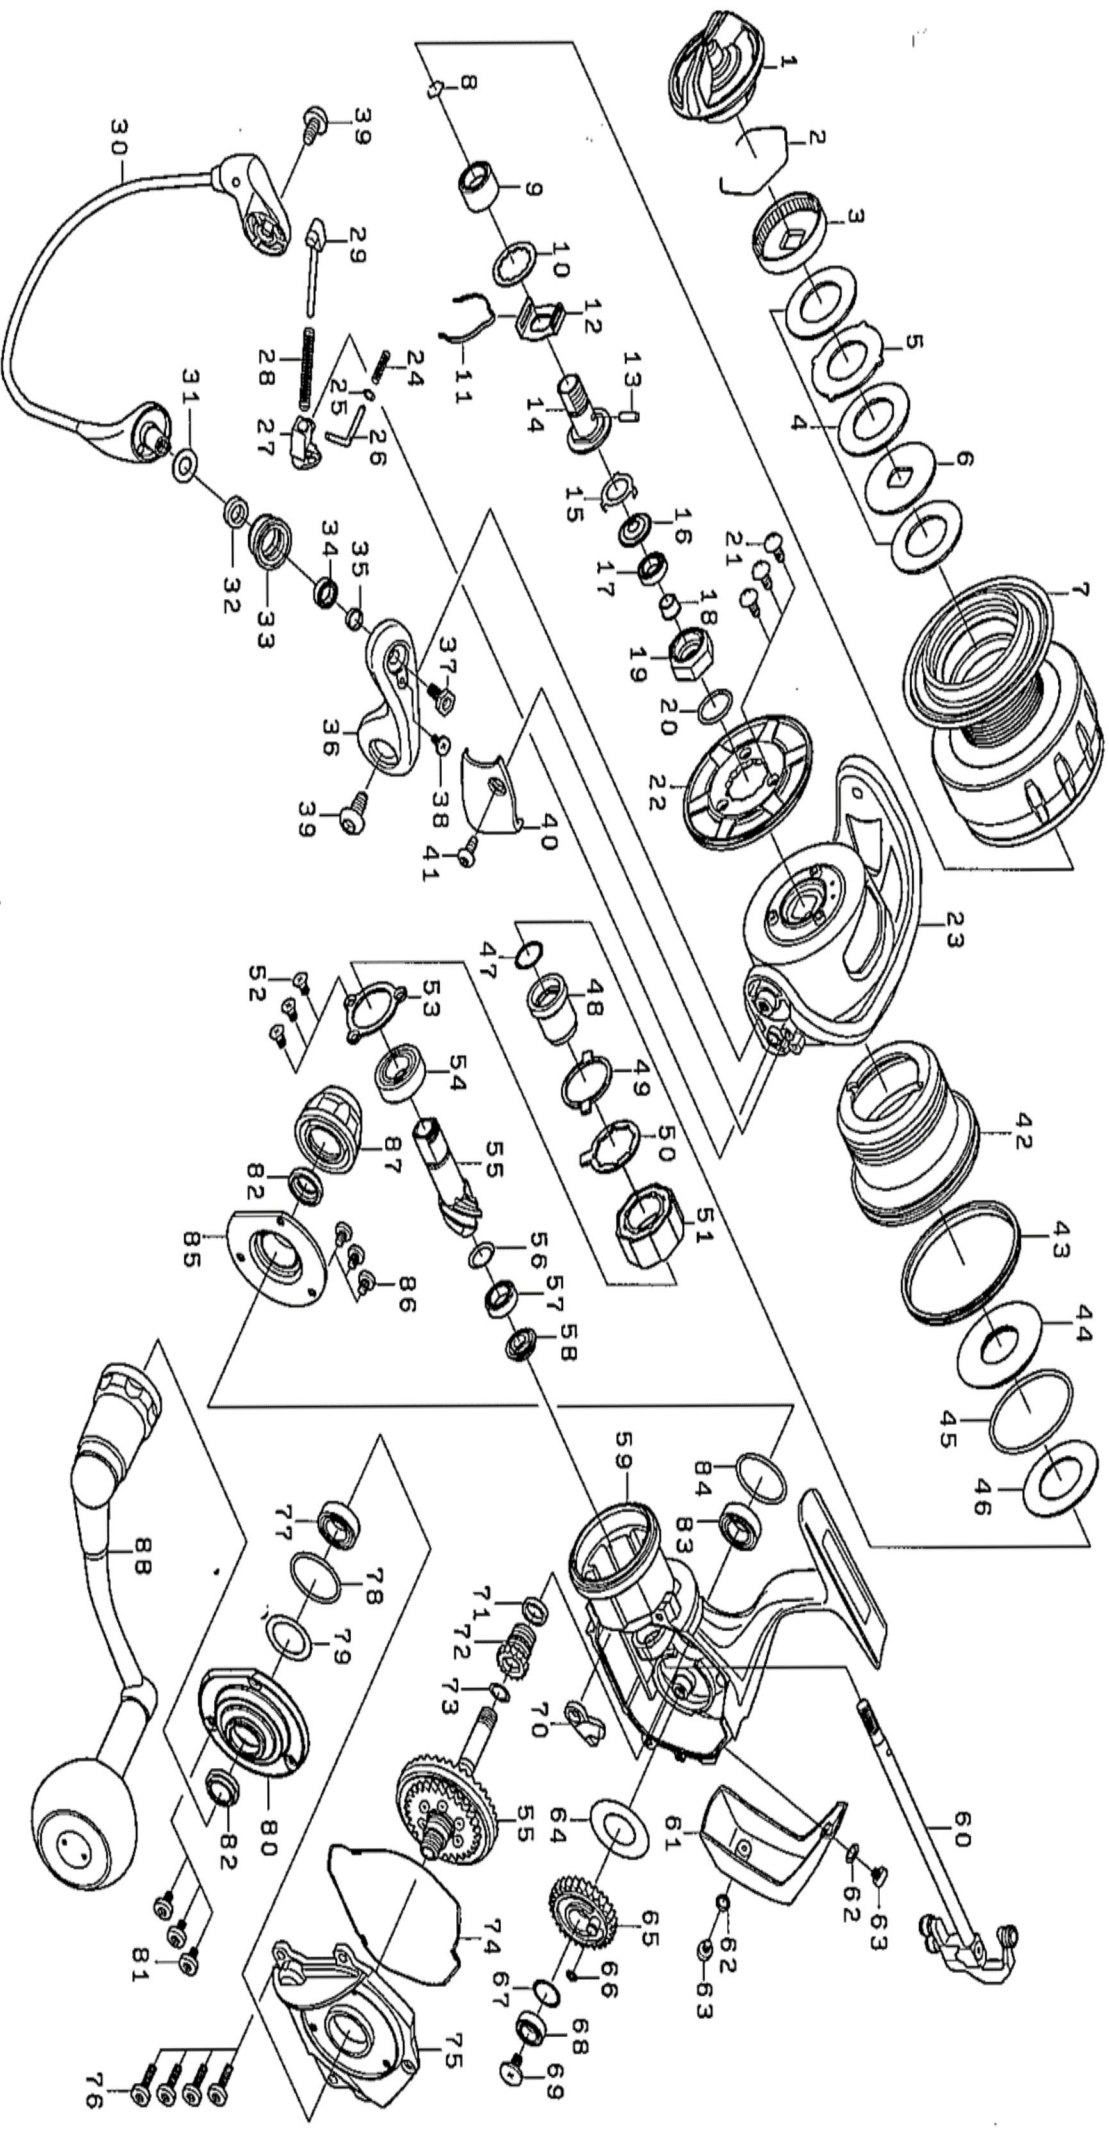

2016 CATALINA 4000

Please quote by part number, not key number when ordering
spares@daiwaaustralia.com.au PH: 02 8644 8644

2016 CATALINA 4000

Key No.	Part Number	Description	Key No.	Part Number	Description
1	6J330101	DRAG KNOB	45	6H452801	MAGSEALED PLATE O RING
2	6F710001	DRAG RING	46	6H619201	MAGSEALED PLATE WASHER
3	6F895305	DRAG RACHET	47	6H620101	CLUTCH RING O RING
4	6H247202	ATD DRAG WASHER	48	6H619101	CLUTCH RING
5	6G165903	DRAG LIP WASHER	49	6H690201	BEARING PLATE
6	6F644702	DRAG DISK WASHER	50	6H624501	ONE WAY CLUTCH PLATE
7	6J329901	SPOOL ASSY(2-7)	51	6G314501	ONE WAY CLUTCH
8	6G525101	SPOOL METAL RING	52	6E134508	PINION BEARING(A)PLATE SCREW
9	6H774501	SPOOL METAL COLLAR	53	6G522901	PINION BEARING(A)PLATE
10	6G903902	SPOOL WASHER	54	6G522802	PINION BEARING(A)
11	6H737101	CLIP LEAF SPRING	55	6Z020366	PINION+DRAIVE GEAR SET
12	6G694001	CLIP HOLDER	56	6G578502	PINION BALL BEARING(B)WASHER
13	6F643601	SPOOL METAL PIN	57	6G522702	PINION BALL BEARING(B)
14	6H621701	SPOOL METAL	58	6H618001	PINION BALL BEARING(B)COLLAR
15	6G524801	ROTOR NUT PLATE	59	6J329401	BODY ASSY
16	6H621501	ROTOR NUT PACKING	60	6J185902	MAIN SHAFT
17	6G212503	ROTOR NUT BALL BEARING	61	6H772802	REAR CAP
18	6H621301	ROTOR NUT COLLAR	62	6E096505	REAR CAP SCREW [?] WASHER
19	6H621401	ROTOR NUT	63	6H798201	REAR CAP SCREW
20	6G162401	ROTOR NUT O RING	64	6H617301	OSCILLATING GEAR(A)WASHER
21	6H417701	ROTOR COVER SCREW	65	6H617401	OSCILLATING GEAR(A)
22	6H621601	ROTOR COVER	66	6B853101	OSCILLATING GEAR(A)O RING
23	6H620203	ROTOR	67	6G522101	WASHER
24	6H620401	ROTOR BRAKE SPING	68	6G467102	OSCILLATING GEAR BALL BEARING
25	6G685401	ROTOR BRAKE WASHER	69	6H272202	OSCILLATING GEAR SCREW
26	6H620301	ROTOR BRAKE SHAFT	70	6H618601	STOPPER
27	6H620501	ARM LEVER SPRING COLLAR	71	6H617601	OSCILLATING GEAR(B)RING
28	6H736301	ARM LEVER SPRING	72	6H617501	OSCILLATING GEAR(B)
29	6G017503	ARM LEVER SHAFT	73	6G163001	OSCILLATING GEAR(B)O RING
30	6H620801	BAIL ASSY	74	6H618901	BODY COVER PACKING
31	6E096500	ROLLER WASHER	75	6H618813	BODY COVER
32	6J186501	ROLLER COLLAR	76	6H431001	BODY DOVER SCREW
33	6J186601	LINE ROLLER	77	6G523401	DRIVE BALL BEARING
34	6J019302	ROLLER BALL BEARING	78	6H617001	DRIVE BEARING COVER O RING
35	6J192901	ROLLER COLLAR(A)	79	6G529501	DRIVE WASHER
36	6H620605	ARM LEVER	80	6J329701	DRIVE BEARING COVER(L)
37	6H504701	ROLLER SCREW	81	6H401101	DRIVE BEARING COVER SCREW
38	6H638401	ROLLER LOCK SCREW	82	6H770901	HANDLE PACKING
39	6H503701	HOLDER SCREW	83	6G523401	DRIVE BALL BEARING
40	6H620701	ARM LEVER SPING COVER	84	6H617001	DRIVE BALL BEARING COVER(R)
41	6H503901	COVER SCREW	85	6J329501	DRIVE BEARING COVER(R)
42	6H619703	INFINIT COVER	86	6H401101	DRIVE BEARING COVER SCREW
43	6H619801	INFINIT COVER O RING	87	6H623001	HANDLE CAP
44	6H619301	MAGSEALED PLATE	88	6J329801	HANDLE ASSY
200	6B411703	HANDLE KNOB WASHER	204	6B679308	HANDLE KNOB SCREW
201	6H850401	HANDLE KNOB COLLAR	205	6H302601	HANDLE KNOB CAP(WITH O RING)
202	6H089104	HANDLE KNOB COLLAR	206	6H100001	HANDLE KNOB CAP ORING
203	6G469002	HANDLE KNOB BALL BEARING