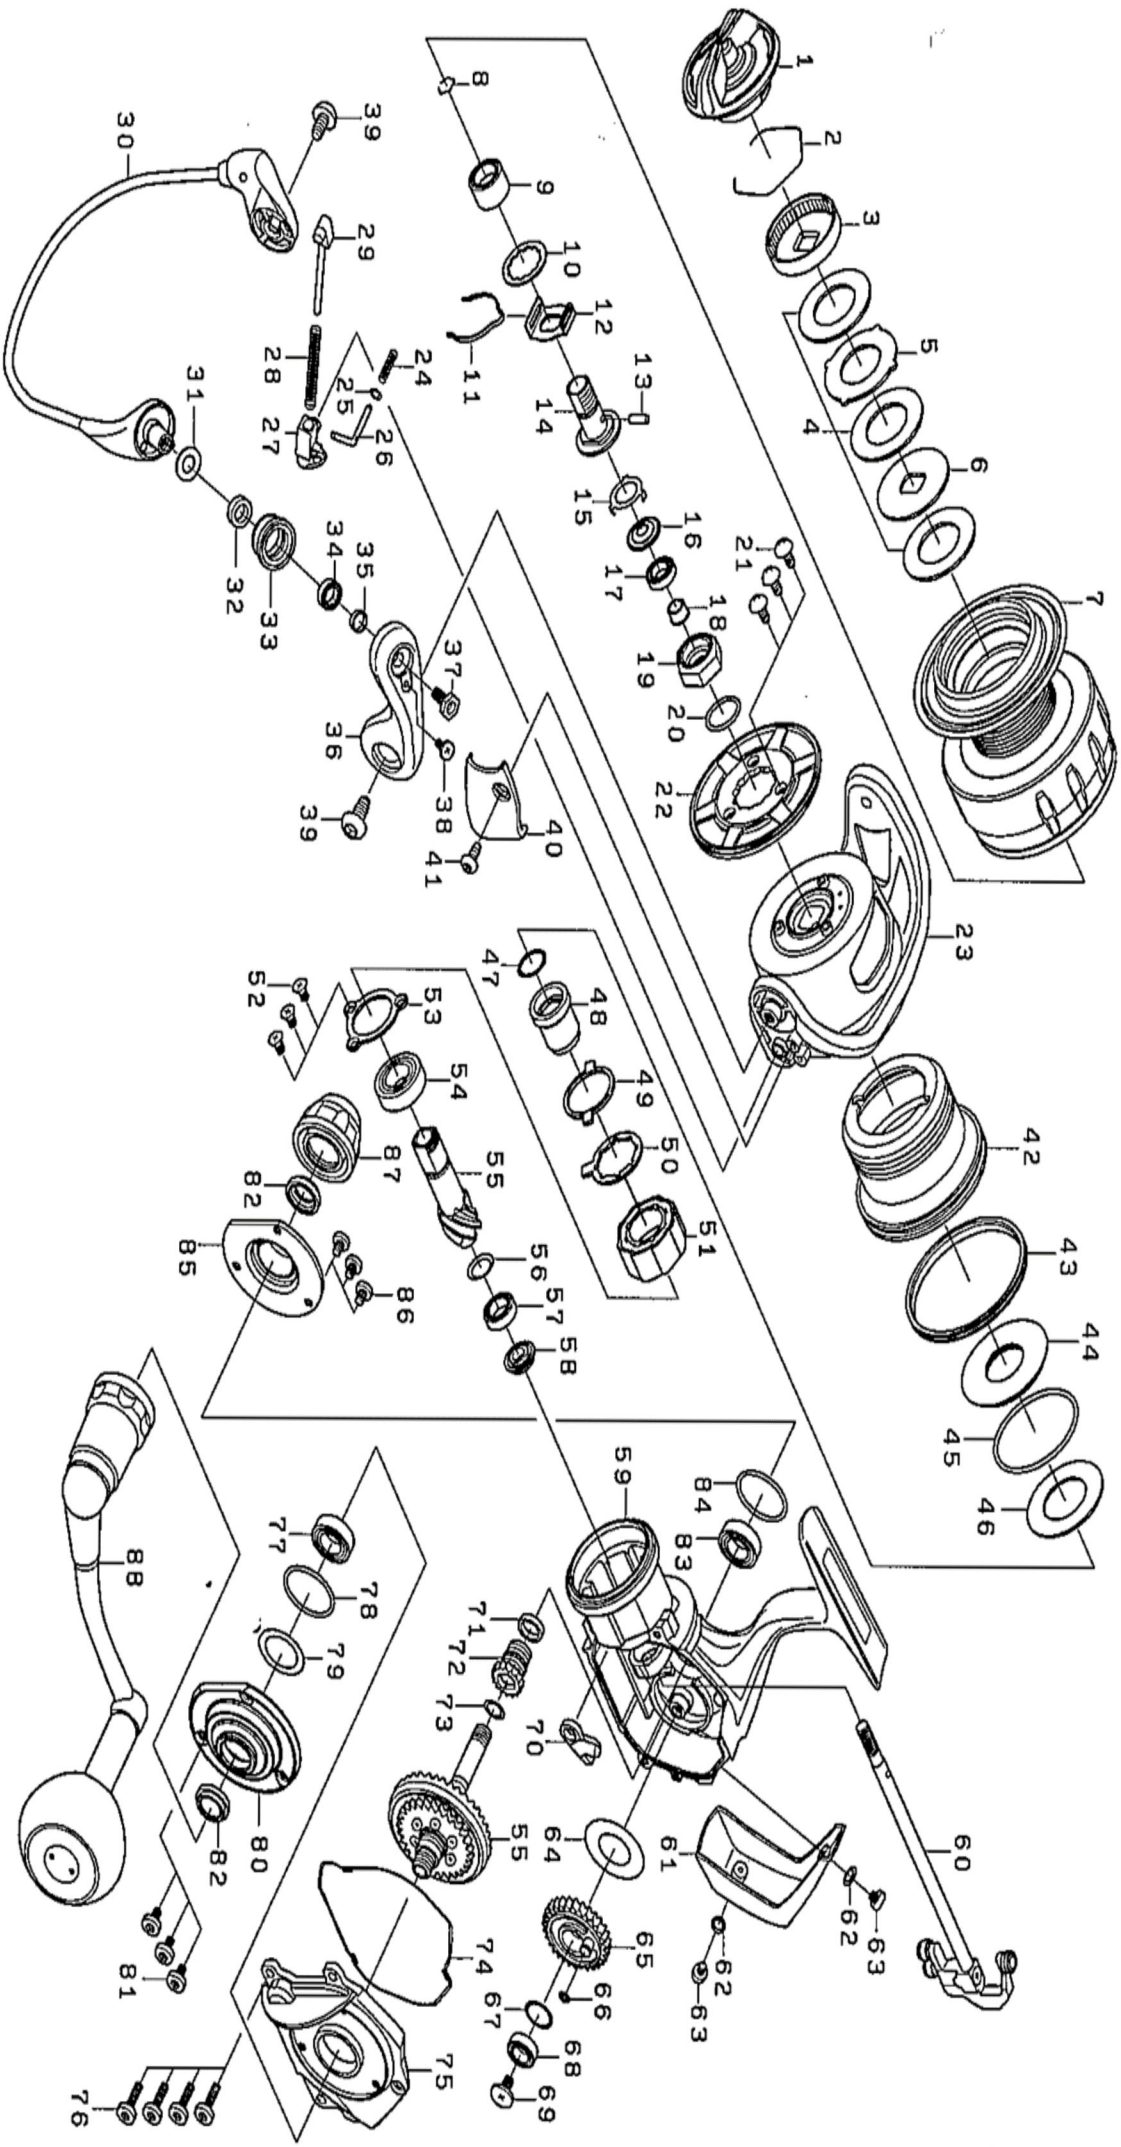

2016 CATALINA 3500H

Please quote by part number, not key number when ordering

spares@daiwaaustralia.com.au PH: 02 8644 8644

2016 CATALINA 3500H

Key No.	Part Number	Description	Key No.	Part Number	Description
1	6J330101	DRAG KNOB	45	6H452801	MAGSEALED PLATE O RING
2	6F710001	DRAG RING	46	6H619201	MAGSEALED PLATE WASHER
3	6F895305	DRAG RACHET	47	6H620101	CLUTCH RING O RING
4	6H247202	ATD DRAG WASHER	48	6H619101	CLUTCH RING
5	6G165903	DRAG LIP WASHER	49	6H690201	BEARING PLATE
6	6F644702	DRAG DISK WASHER	50	6H624501	ONE WAY CLUTCH PLATE
7	6J329201	SPOOL ASSY(2-7)	51	6G314501	ONE WAY CLUTCH
8	6G525101	SPOOL METAL RING	52	6E134508	PINION BEARING(A)PLATE SCREW
9	6H774501	SPOOL METAL COLLAR	53	6G522901	PINION BEARING(A)PLATE
10	6G903901	SPOOL WASHER	54	6G522802	PINION BEARING(A)
11	6H737101	CLIP LEAF SPRING	55	6Z020412	PINION+DRAIVE GEAR SET
12	6G694001	CLIP HOLDER	56	6G578502	PINION BALL BEARING(B)WASHER
13	6F643601	SPOOL METAL PIN	57	6G522702	PINION BALL BEARING(B)
14	6H621701	SPOOL METAL	58	6H618001	PINION BALL BEARING(B)COLLAR
15	6G524801	ROTOR NUT PLATE	59	6J329401	BODY ASSY
16	6H621501	ROTOR NUT PACKING	60	6J185902	MAIN SHAFT
17	6G212503	ROTOR NUT BALL BEARING	61	6H772802	REAR CAP
18	6H621301	ROTOR NUT COLLAR	62	6E096505	REAR CAP SCREW WASHER
19	6H621401	ROTOR NUT	63	6H798201	REAR CAP SCREW
20	6G162401	ROTOR NUT O RING	64	6H617301	OSCILLATING GEAR(A)WASHER
21	6H417701	ROTOR COVER SCREW	65	6H617401	OSCILLATING GEAR(A)
22	6H621601	ROTOR COVER	66	6B853101	OSCILLATING GEAR(A)O RING
23	6H620203	ROTOR	67	6G522101	WASHER
24	6H620401	ROTOR BRAKE SPING	68	6G467102	OSCILLATING GEAR BALL BEARING
25	6G685401	ROTOR BRAKE WASHER	69	6H272202	OSCILLATING GEAR SCREW
26	6H620301	ROTOR BRAKE SHAFT	70	6H618601	STOPPER
27	6H620501	ARM LEVER SPRING COLLAR	71	6H617601	OSCILLATING GEAR(B)RING
28	6H736301	ARM LEVER SPRING	72	6H617501	OSCILLATING GEAR(B)
29	6G017503	ARM LEVER SHAFT	73	6G163001	OSCILLATING GEAR(B)O RING
30	6H620801	BAIL ASSY	74	6H618901	BODY COVER PACKING
31	6E096500	ROLLER WASHER	75	6H618814	BODY COVER
32	6J186501	ROLLER COLLAR	76	6H431001	BODY DOVER SCREW
33	6J186601	LINE ROLLER	77	6G523401	DRIVE BALL BEARING
34	6J019302	ROLLER BALL BEARING	78	6H617001	DRIVE BEARING COVER O RING
35	6J192901	ROLLER COLLAR(A)	79	6G529501	DRIVE WASHER
36	6H620605	ARM LEVER	80	6J329702	DRIVE BEARING COVER(L)
37	6H504701	ROLLER SCREW	81	6H401101	DRIVE BEARING COVER SCREW
38	6H638401	ROLLER LOCK SCREW	82	6H770901	HANDLE PACKING
39	6H503701	HOLDER SCREW	83	6G523401	DRIVE BALL BEARING
40	6H620701	ARM LEVER SPING COVER	84	6H617001	DRIVE BALL BEARING COVER(R)
41	6H503901	COVER SCREW	85	6J329502	DRIVE BEARING COVER(R)
42	6H619703	INFINIT COVER	86	6H401101	DRIVE BEARING COVER SCREW
43	6H619801	INFINIT COVER O RING	87	6H623001	HANDLE CAP
44	6H619301	MAGSEALED PLATE	88	6J329801	HANDLE ASSY
200	6B411703	HANDLE KNOB WASHER	204	6B679308	HANDLE KNOB SCREW
201	6H850401	HANDLE KNOB COLLAR	205	6H302601	HANDLE KNOB CAP(WITH O RING)
202	6H089104	HANDLE KNOB COLLAR	206	6H100001	HANDLE KNOB CAP ORING
203	6G469002	HANDLE KNOB BALL BEARING