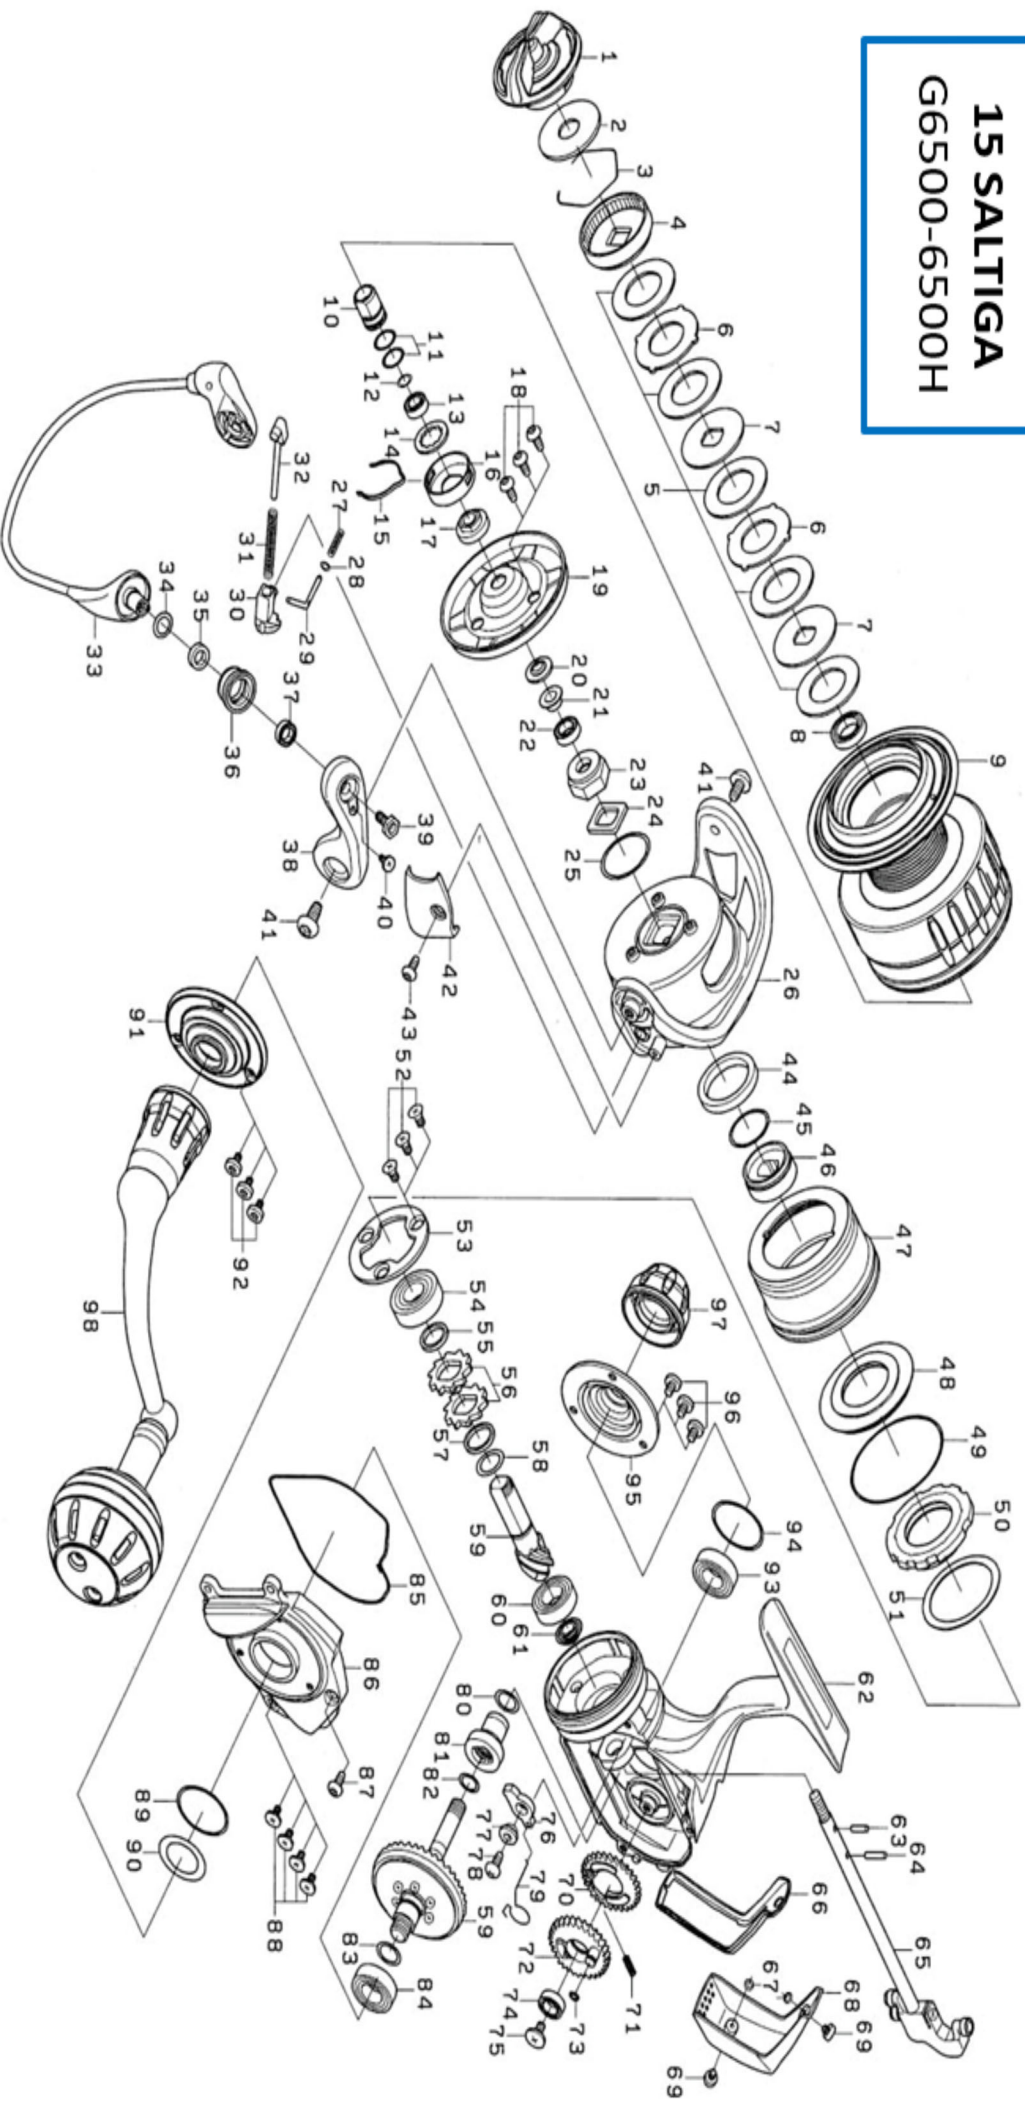

Please quote by part number, not key number when ordering
spares@daiwaaustralia.com.au PH: 02 8644 8644
2015 SALTIGA 6500H

15 SALTIGA
G6500-6500H

Please quote by part number, not key number when ordering

spares@daiwaaustralia.com.au PH: 02 8644 8644

2015 SALTIGA 6500H

Key No.	Part Number	Description	Key No.	Part Number	Description
1	6J175402	DRAG KNOB	50	6F765401	ONEWAY CLUTCH
2	6H616701	WASHER	51	6G158101	WASHER
3	6F710001	RING	52	6F206902	SCREW
4	6G165603	RATCHET	53	6H501901	PLATE
5	6H247202	ATD DRAG WASHER	54	6G426301	BALL BEARING
6	6G165902	WASHER	55	6H683501	COLLAR
7	6G162702	WASHER	56	6E262701	RATCHET
8	6G156801	BALL BEARING	57	63727603	WASHER
9	6J190101	SPOOL ASSEMBLY	58	63727600	WASHER
10	6G339202	SPOOL METAL	59	6Z021716	PINION + DRIVE GEAR UNIT
11	6G339401	O-RING	60	6B861703	BALL BEARING
12	6G339101	O-RING	61	6H683001	COLLAR
13	6G314901	BALL BEARING	62	6J188703	BODY
14	6G341501	WASHER	63	6G339301	PIN
15	6G341401	LEAF SPRING	64	6G338901	PIN
16	6G341301	CAP	65	6J188901	MAIN SHAFT
17	6G339001	SPOOL METAL	66	6H684301	PACKING
18	6H503901	SCREW	67	6G684801	WASHER
19	6H685701	COLLAR	68	6H684403	REAR CAP
20	6H685601	PACKING	69	6G946802	SCREW
21	6H685501	COLLAR	70	6G334901	GEAR
22	6B861702	BALL BEARING	71	6G157401	SPRING
23	6H685402	NUT	72	6H682601	OSCILLATE GEAR
24	6H685301	PLATE	73	6G213001	O-RING
25	6F274501	O-RING	74	6B861702	BALL BEARING
26	6H684503	ROTOR	75	6H347101	SCREW
27	6H782801	SPRING	76	6H683601	STOPPER ASSEMBLY
28	6E272501	WASHER	77	6G336201	COLLAR
29	6H684601	SHAFT	78	63516413	SCREW
30	6H684701	COLLAR	79	6G336601	SPRING
31	6G418101	SPRING	80	6G339401	O-RING
32	6G337301	KICK ARM	81	6G334703	GEAR
33	6H684901	BAIL	82	6G336701	O-RING
34	6E096500	WASHER	83	6G339401	O-RING
35	6J042801	BEARING	84	6J048701	BALL BEARING
36	6J042901	LINE ROLLER	85	6H683901	PACKING
37	6J019302	BALL BEARING	86	6H683810	SIDE COVER
38	6H503605	ARM LEVER	87	6G160101	SCREW
39	6H504701	SCREW	88	6H505201	SCREW
40	6H842801	SCREW	89	6J048601	O-RING
41	6H503701	SCREW	90	6H502200	WASHER
42	6H684801	COVER	91	6J188804	BODY COVER
43	6H503901	SCREW	92	6G946801	SCREW
44	6H687201	WASHER	93	6J048701	BALL BEARING
45	6G338401	O-RING	94	6J048601	O-RING
46	6H688601	CLUTCH RING	95	6J188804	BODY COVER
47	6J189101	NUT	96	6G946801	SCREW
48	6H535301	MAGNET ASSEMBLY	97	6J189601	CAP
49	6H502601	O-RING	98	6J189201	HANDLE ASSEMBLY