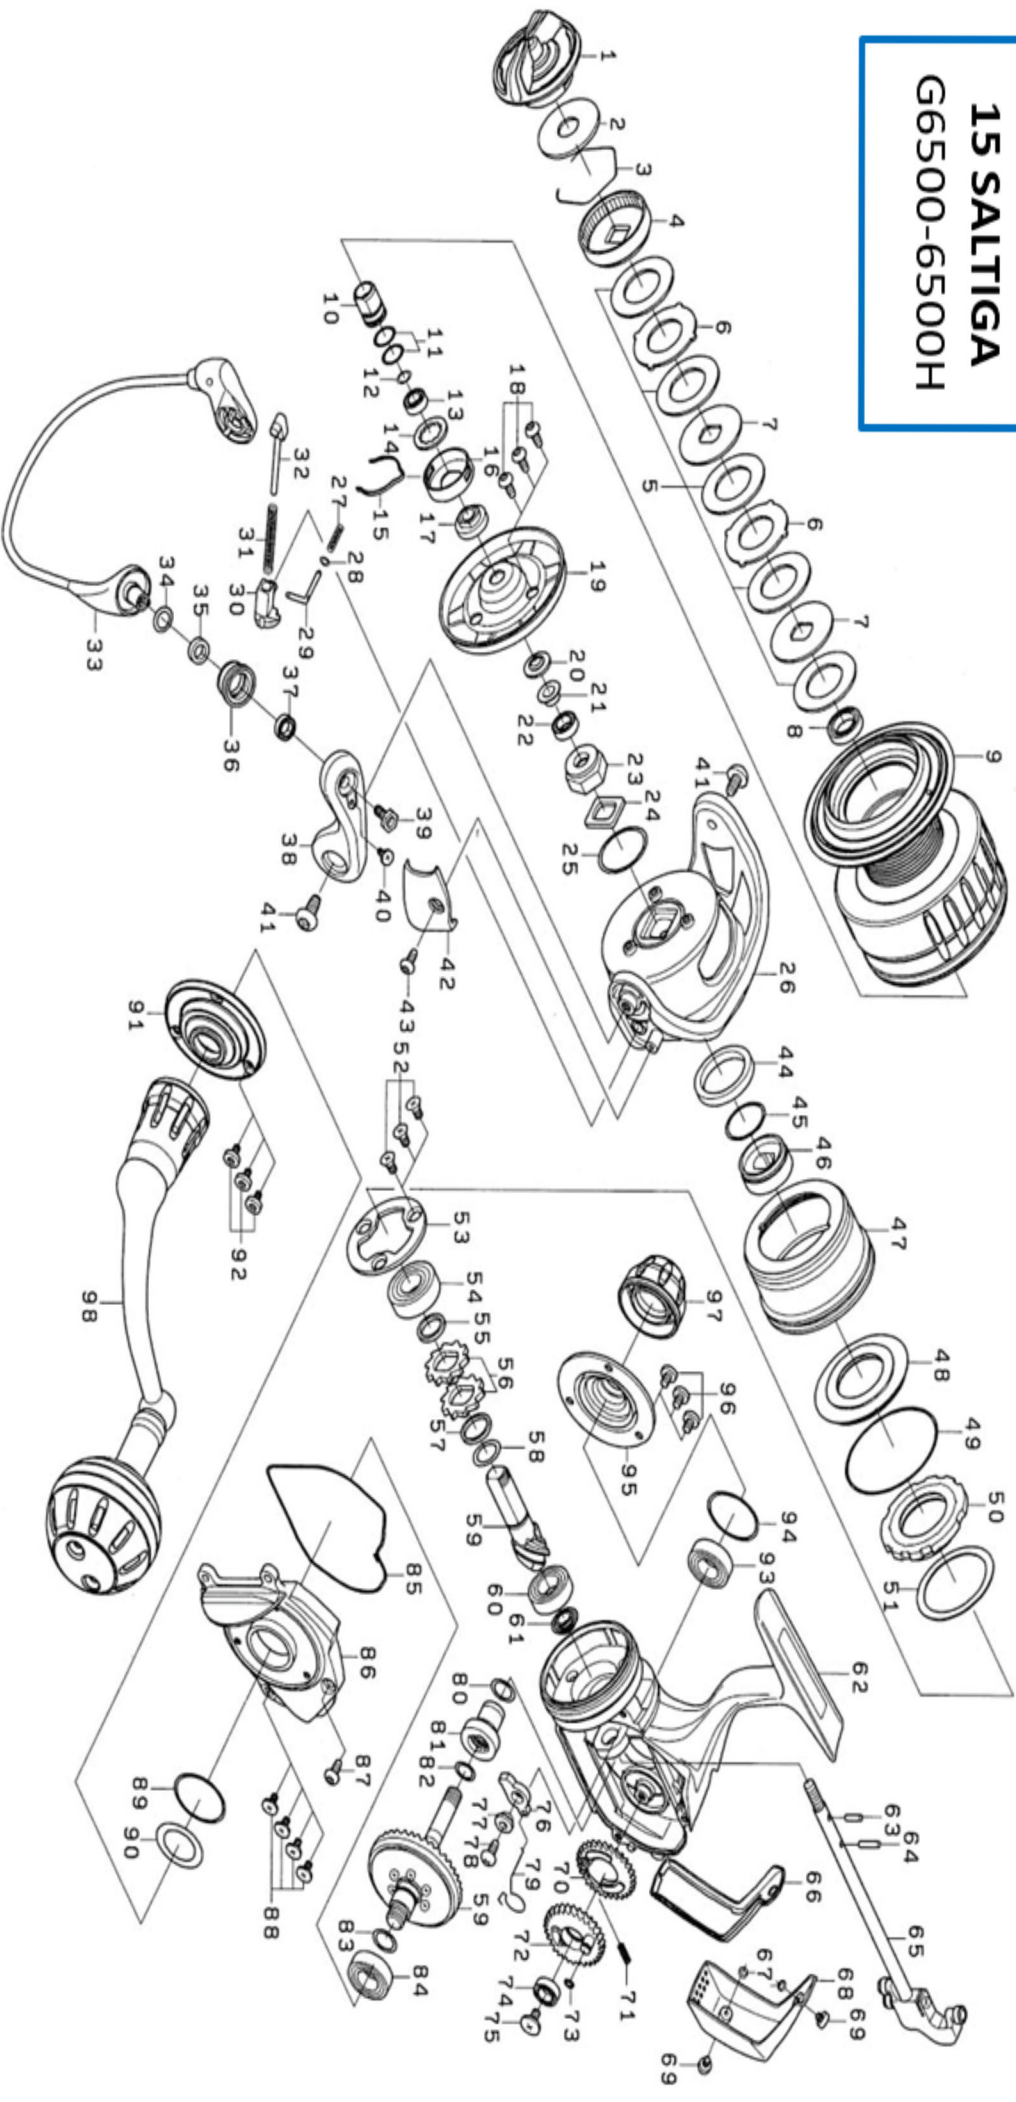

2015 SALTIGA 6500

15 SALTIGA
G6500-6500H

Please quote by part number, not key number when ordering
spares@daiwaaustralia.com.au PH: 02 8644 8644

2015 SALTIGA 6500

Key No.	Part Number	Description	Key No.	Part Number	Description
1	6J175402	DRAG KNOB	50	6F765401	ONEWAY CLUTCH
2	6H616701	WASHER	51	6G158101	WASHER
3	6F710001	RING	52	6F206902	SCREW
4	6G165603	RATCHET	53	6H501901	PLATE
5	6H247202	ATD DRAG WASHER	54	6G426301	BALL BEARING
6	6G165902	WASHER	55	6H683501	COLLAR
7	6G162702	WASHER	56	6E262701	RATCHET
8	6G156801	BALL BEARING	57	63727603	WASHER
9	6J189701	SPOOL ASSEMBLY	58	63727603	WASHER
10	6G339202	SPOOL METAL	59	6Z022183	PINION + DRIVE GEAR UNIT
11	6G339401	O-RING	60	6B861703	BALL BEARING
12	6G339101	O-RING	61	6H683001	COLLAR
13	6G314901	BALL BEARING	62	6J188703	BODY
14	6G341501	WASHER	63	6G339301	PIN
15	6G341401	LEAF SPRING	64	6G338901	PIN
16	6G341301	CAP	65	6J188901	MAIN SHAFT
17	6G339001	SPOOL METAL	66	6H684301	PACKING
18	6H503901	SCREW	67	6G684801	WASHER
19	6H685701	COLLAR	68	6H684403	REAR CAP
20	6H685601	PACKING	69	6G946802	SCREW
21	6H685501	COLLAR	70	6G334901	GEAR
22	6B861702	BALL BEARING	71	6G157401	SPRING
23	6H685402	NUT	72	6H682601	OSCILLATE GEAR
24	6H685301	PLATE	73	6G213001	O-RING
25	6F274501	O-RING	74	6B861702	BALL BEARING
26	6H684503	ROTOR	75	6H347101	SCREW
27	6H782801	SPRING	76	6H683601	STOPPER ASSEMBLY
28	6E272501	WASHER	77	6G336201	COLLAR
29	6H684601	SHAFT	78	63516413	SCREW
30	6H684701	COLLAR	79	6G336601	SPRING
31	6G418101	SPRING	80	6G339401	O-RING
32	6G337301	KICK ARM	81	6G334703	GEAR
33	6H684901	BAIL	82	6G336701	O-RING
34	6E096500	WASHER	83	6G339401	O-RING
35	6J042801	BEARING	84	6J048701	BALL BEARING
36	6J042901	LINE ROLLER	85	6H683901	PACKING
37	6J019302	BALL BEARING	86	6H683809	SIDE COVER
38	6H503605	ARM LEVER	87	6G160101	SCREW
39	6H504701	SCREW	88	6H505201	SCREW
40	6H842801	SCREW	89	6J048601	O-RING
41	6H503701	SCREW	90	6H502200	WASHER
42	6H684801	COVER	91	6J188803	BODY COVER
43	6H503901	SCREW	92	6G946801	SCREW
44	6H687201	WASHER	93	6J048701	BALL BEARING
45	6G338401	O-RING	94	6J048601	O-RING
46	6H688601	CLUTCH RING	95	6J188803	BODY COVER
47	6J189101	NUT	96	6G946801	SCREW
48	6H535301	MAGNET ASSEMBLY	97	6J189601	CAP
49	6H502601	O-RING	98	6J189201	HANDLE ASSEMBLY