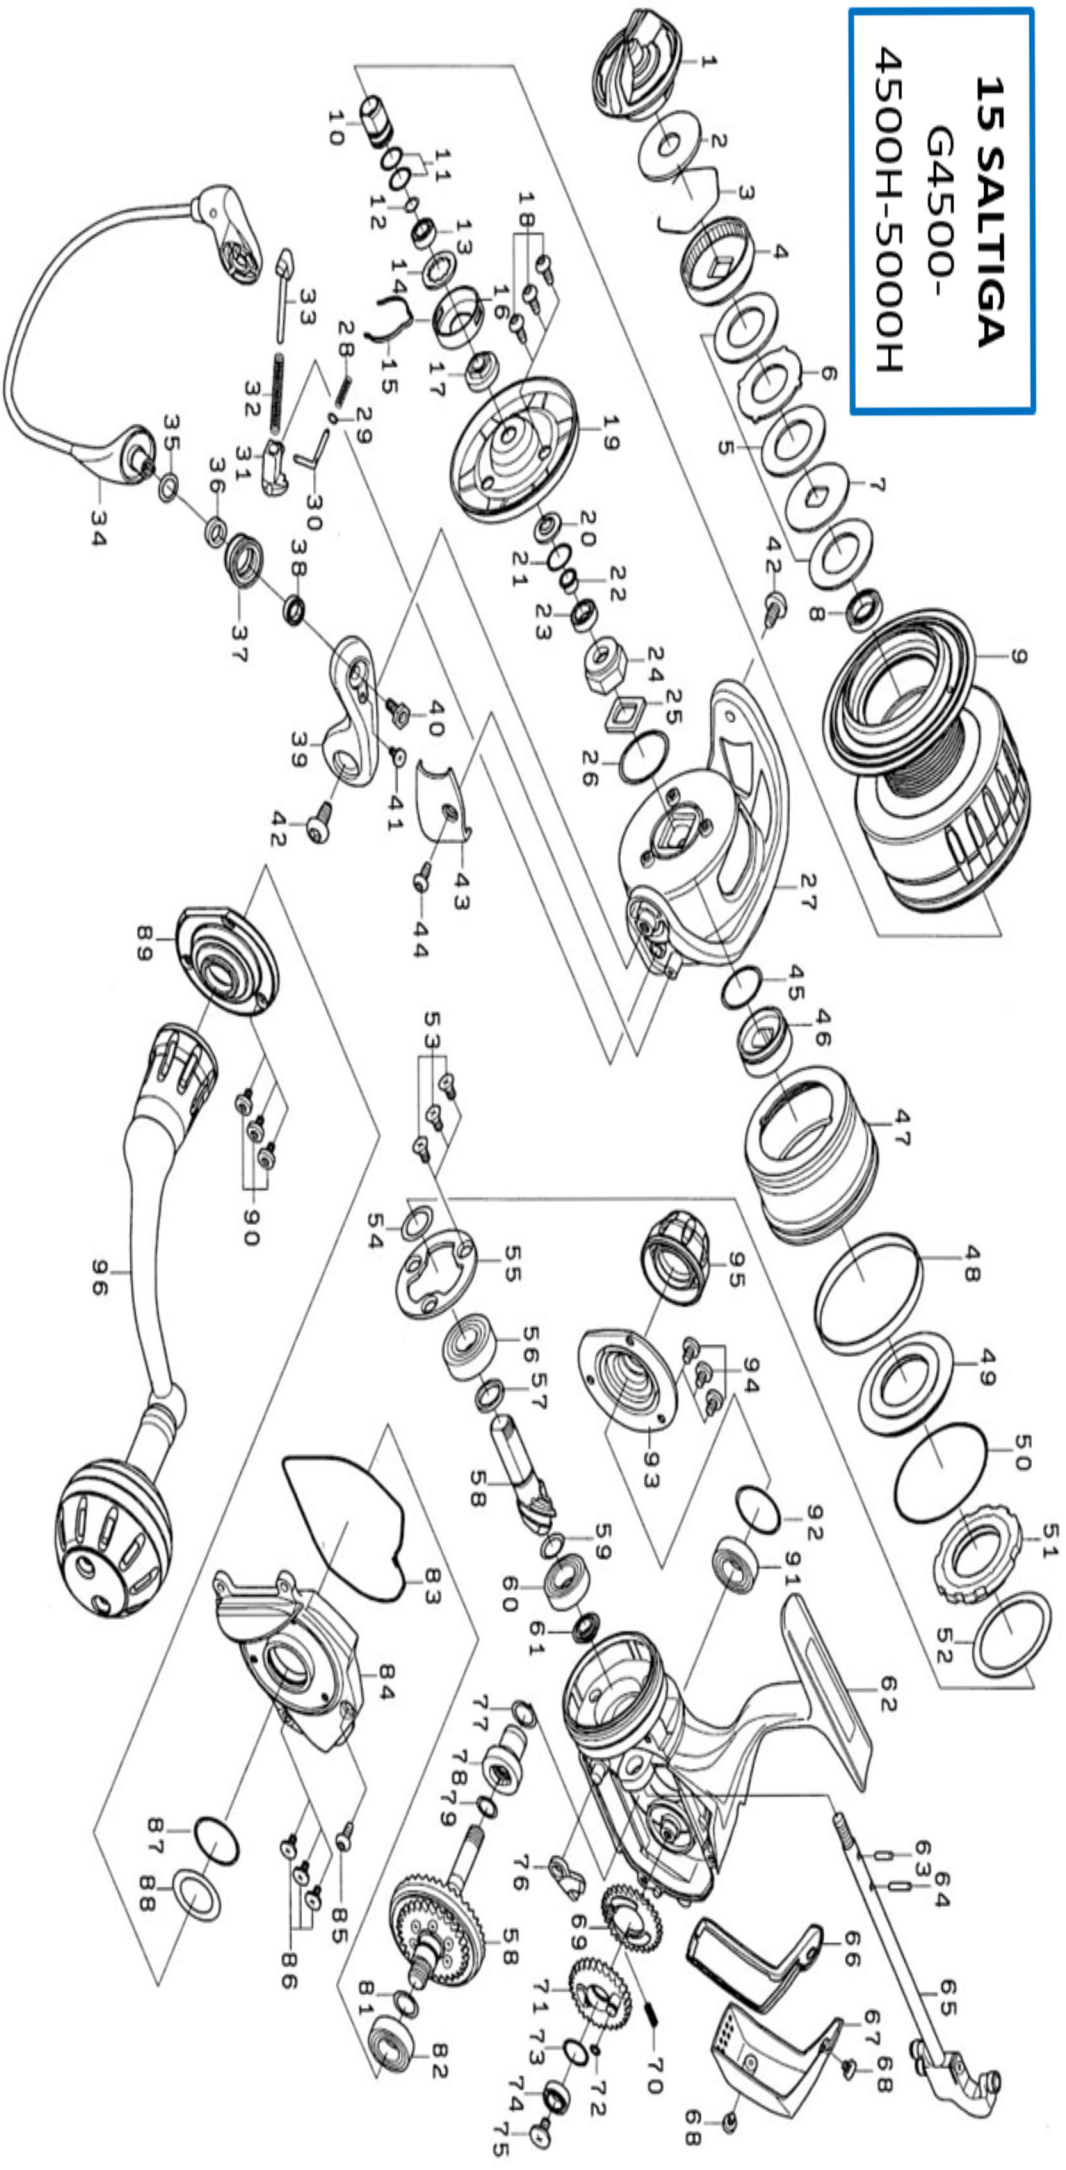

Please quote by part number, not key number when ordering
spares@daiwaaustralia.com.au PH: 02 8644 8644
2015 SALTIGA 5000H

15 SALTIGA
G4500-
4500H-5000H

Please quote by part number, not key number when ordering
spares@daiwaaustralia.com.au PH: 02 8644 8644

2015 SALTIGA 5000H

Key No.	Part Number	Description	Key No.	Part Number	Description
1	6J175402	DRAG KNOB	48	6H629701	RING
2	6H616701	WASHER	49	6H535301	MAGNET ASSEMBLY
3	6F710001	RING	50	6H502601	O-RING
4	6G165603	RATCHET	51	6F765401	ONEWAY CLUTCH
5	6H247202	ATD DRAG WASHER	52	6G158101	WASHER
6	6G165902	WASHER	53	6F206902	SCREW
7	6G162702	WASHER	54	63712829	WASHER
8	6E453901	BALL BEARING	55	6H501901	PLATE
2-9	6J177901	SPOOL ASSEMBLY	56	66355001	BALL BEARING
10	6G163101	SPOOL METAL	57	6H501801	COLLAR
11	6G163201	O-RING	58	6Z021693	PINION + DRIVE GEAR UNIT
12	6G163001	O-RING	59	6G578501	WASHER
13	6B358601	BALL BEARING	60	6G522702	BALL BEARING
14	6H505300	WASHER	61	6H501601	COLLAR
15	6B747701	LEAF SPRING	62	6J174005	BODY
16	6E122301	CAP	63	6G224101	PIN
17	6G162901	SPOOL METAL	64	6G162801	PIN
18	6H503901	SCREW	65	6J178201	MAIN SHAFT
19	6H505101	COLLAR	66	6H503001	PACKING
20	6H505001	PACKING	67	6H503102	REAR CAP
21	6G522103	WASHER	68	6G946802	SCREW
22	6H504901	COLLAR	69	6G591501	GEAR
23	6G467102	BALL BEARING	70	6G157401	SPRING
24	6H504801	NUT	71	6H557401	OSCILLATE GEAR
25	6G392201	PLATE	72	6G213001	O-RING
26	6H501001	O-RING	73	6G522100	WASHER
27	6H503202	ROTOR	74	6G467102	BALL BEARING
28	6H503401	SPRING	75	6H272201	SCREW
29	6G685401	WASHER	76	6G159301	STOPPER ASSEMBLY
30	6H503301	SHAFT	77	6G163201	O-RING
31	6H503501	COLLAR	78	6H500802	GEAR
32	6H809101	SPRING	79	6G252201	O-RING
33	6G017504	KICK ARM	81	6G163201	O-RING
34	6H504001	BAIL	82	6J042401	BALL BEARING
35	6E096500	WASHER	83	6H502101	PACKING
36	6J042801	BEARING	84	6H502007	SIDE COVER
37	6J042901	LINE ROLLER	85	6G160101	SCREW
38	6J019302	BALL BEARING	86	6H505201	SCREW
39	6H503605	ARM LEVER	87	6J042501	O-RING
40	6H504701	SCREW	88	6G529500	WASHER
41	6H842801	SCREW	89	6J174205	BODY COVER (A) L
42	6H503701	SCREW	90	6G946801	SCREW
43	6H503801	COVER(A)	91	6J042401	BALL BEARING
44	6H503901	SCREW	92	6J042501	O-RING
45	6H255001	O-RING	93	6J174105	BODY COVER (A) R
46	6H502301	CLUTCH RING	94	6G946801	SCREW
47	6H502904	NUT	95	6J174901	CAP
			96	6J174301	HANDLE ASSEMBLY