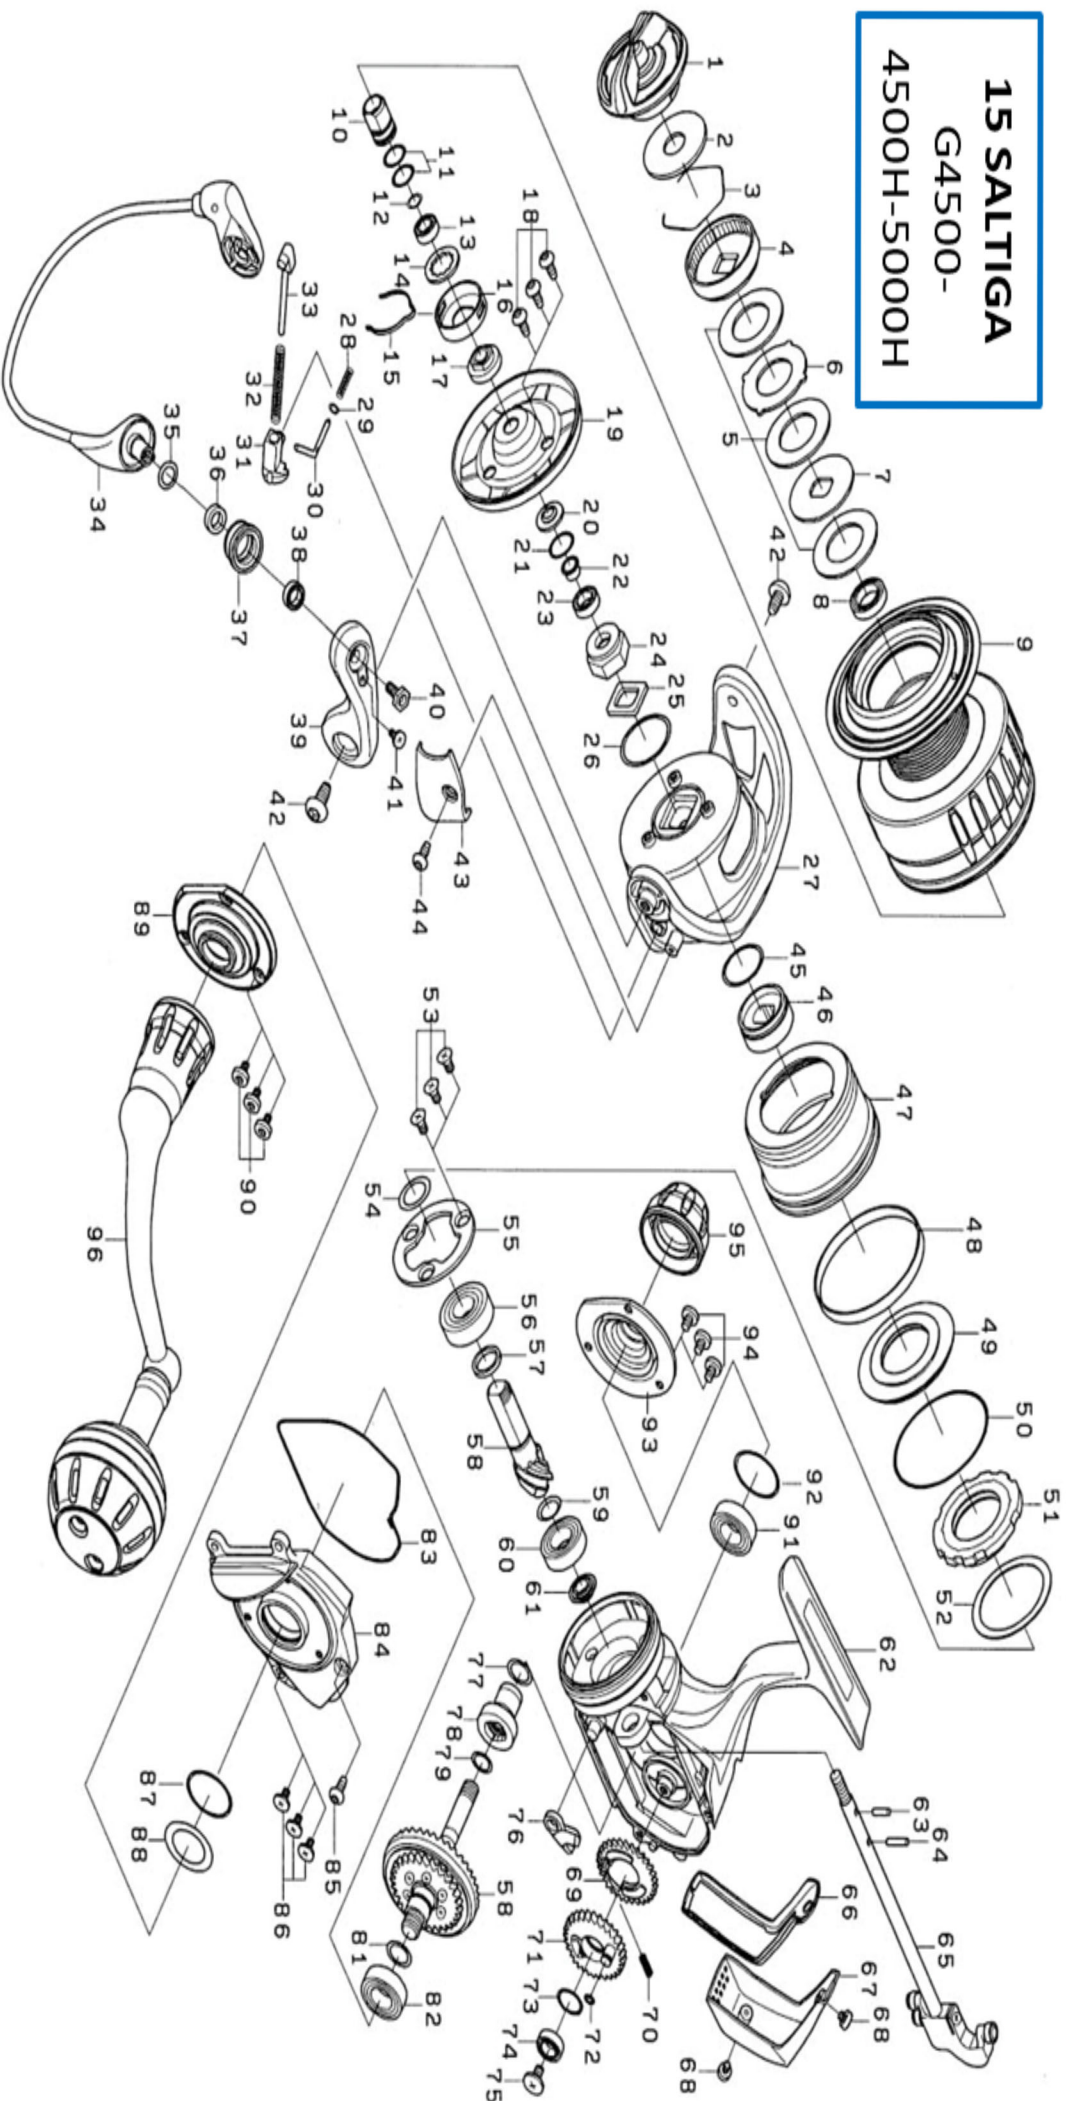

Please quote by part number, not key number when ordering
spares@daiwaaustralia.com.au PH: 02 8644 8644

2015 SALTIGA 5000

15 SALTIGA
G4500-
4500H-5000H

Please quote by part number, not key number when ordering
spares@daiwaaustralia.com.au PH: 02 8644 8644

2015 SALTIGA 5000

Key No.	Part Number	Description	Key No.	Part Number	Description
1	6J175402	DRAG KNOB	48	6H629701	RING
2	6H616701	WASHER	49	6H535301	MAGNET ASSEMBLY
3	6F710001	RING	50	6H502601	O-RING
4	6G165603	RATCHET	51	6F765401	ONEWAY CLUTCH
5	6H247202	ATD DRAG WASHER	52	6G158101	WASHER
6	6G165902	WASHER	53	6F206902	SCREW
7	6G162702	WASHER	54	63712829	WASHER
8	6E453901	BALL BEARING	55	6H501901	PLATE
9	6J175801	SPOOL ASSEMBLY	56	66355001	BALL BEARING
10	6G163101	SPOOL METAL	57	6H501801	COLLAR
11	6G163201	O-RING	58	6Z022144	PINION + DRIVE GEAR UNIT
12	6G163001	O-RING	59	6G578501	WASHER
13	6B358601	BALL BEARING	60	6G522702	BALL BEARING
14	6H505300	WASHER	61	6H501601	COLLAR
15	6B747701	LEAF SPRING	62	6J174005	BODY
16	6E122301	CAP	63	6G224101	PIN
17	6G162901	SPOOL METAL	64	6G162801	PIN
18	6H503901	SCREW	65	6J178201	MAIN SHAFT
19	6H505101	COLLAR	66	6H503001	PACKING
20	6H505001	PACKING	67	6H503102	REAR CAP
21	6G522103	WASHER	68	6G946802	SCREW
22	6H504901	COLLAR	69	6G157301	GEAR
23	6G467102	BALL BEARING	70	6G157401	SPRING
24	6H504801	NUT	71	6H501201	OSCILLATE GEAR
25	6G392201	PLATE	72	6G213001	O-RING
26	6H501001	O-RING	73	6G522100	WASHER
27	6H503202	ROTOR	74	6G467102	BALL BEARING
28	6H503401	SPRING	75	6H272201	SCREW
29	6G685401	WASHER	76	6G159301	STOPPER ASSEMBLY
30	6H503301	SHAFT	77	6G163201	O-RING
31	6H503501	COLLAR	78	6H500802	GEAR
32	6H809101	SPRING	79	6G252201	O-RING
33	6G017504	KICK ARM	81	6G163201	O-RING
34	6H504001	BAIL	82	6J042401	BALL BEARING
35	6E096500	WASHER	83	6H502101	PACKING
36	6J042801	BEARING	84	6H502006	SIDE COVER
37	6J042901	LINE ROLLER	85	6G160101	SCREW
38	6J019302	BALL BEARING	86	6H505201	SCREW
39	6H503605	ARM LEVER	87	6J042501	O-RING
40	6H504701	SCREW	88	6G529500	WASHER
41	6H842801	SCREW	89	6J174206	BODY COVER (A) L
42	6H503701	SCREW	90	6G946801	SCREW
43	6H503801	COVER(A)	91	6J042401	BALL BEARING
44	6H503901	SCREW	92	6J042501	O-RING
45	6H255001	O-RING	93	6J174106	BODY COVER (A) R
46	6H502301	CLUTCH RING	94	6G946801	SCREW
47	6H502904	NUT	95	6J174901	CAP
			96	6J174301	HANDLE ASSEMBLY