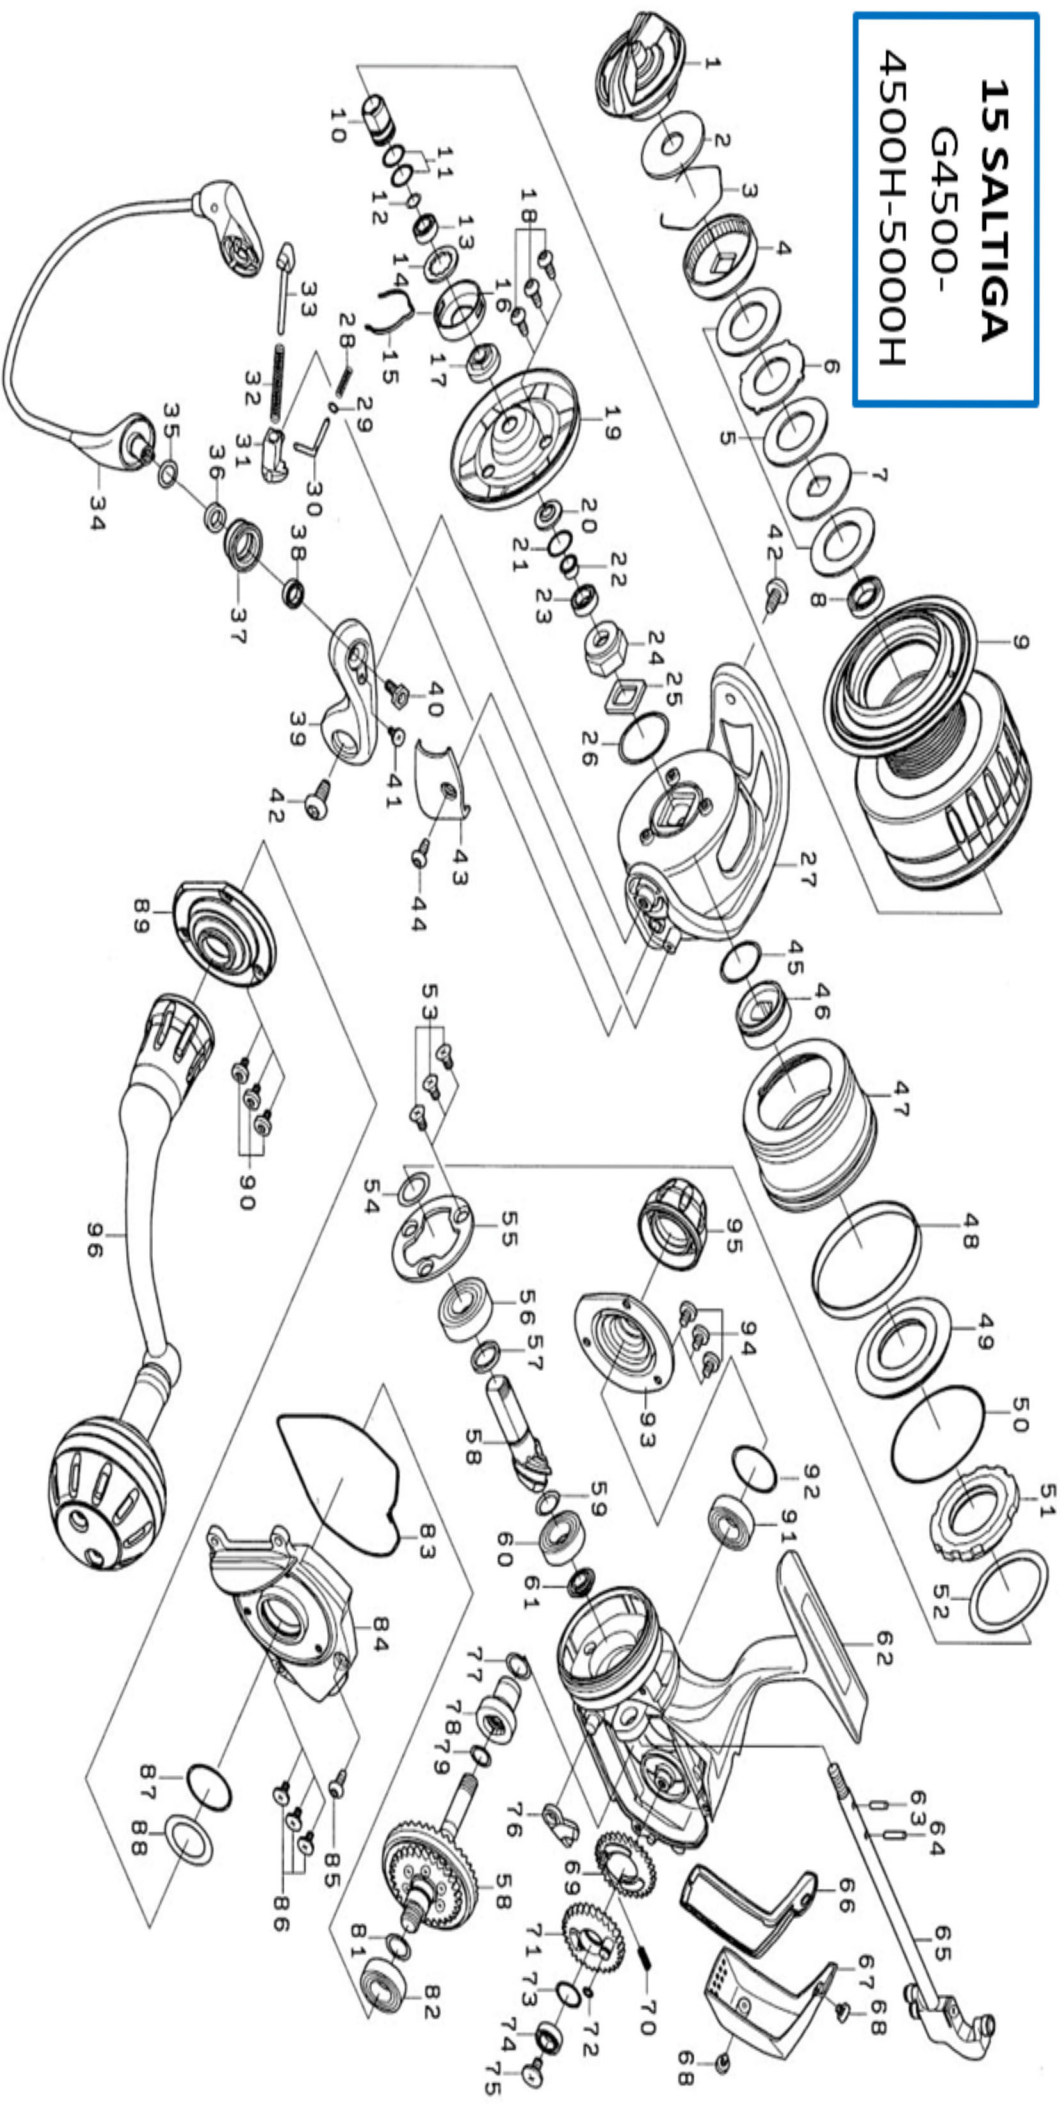

2015 SALTIGA 4500H

15 SALTIGA
G4500-
4500H-5000H

Please quote by part number, not key number when ordering
spares@daiwaaustralia.com.au PH: 02 8644 8644

2015 SALTIGA 4500H

Key No.	Part Number	Description	Key No.	Part Number	Description
1	6J175402	DRAG KNOB	48	6H629701	RING
2	6H616701	WASHER	49	6H535301	MAGNET ASSEMBLY
3	6F710001	RING	50	6H502601	O-RING
4	6G165603	RATCHET	51	6F765401	ONEWAY CLUTCH
5	6H247202	ATD DRAG WASHER	52	6G158101	WASHER
6	6G165902	WASHER	53	6F206902	SCREW
7	6G162702	WASHER	54	63712829	WASHER
8	6E453901	BALL BEARING	55	6H501901	PLATE
9	6J177701	SPOOL ASSEMBLY	56	66355001	BALL BEARING
10	6G163101	SPOOL METAL	57	6H501801	COLLAR
11	6G163201	O-RING	58	6Z021693	PINION + DRIVE GEAR UNIT
12	6G163001	O-RING	59	6G578501	WASHER
13	6B358601	BALL BEARING	60	6G522702	BALL BEARING
14	6H505300	WASHER	61	6H501601	COLLAR
15	6B747701	LEAF SPRING	62	6J174005	BODY
16	6E122301	CAP	63	6G224101	PIN
17	6G162901	SPOOL METAL	64	6G162801	PIN
18	6H503901	SCREW	65	6J178201	MAIN SHAFT
19	6H505101	COLLAR	66	6H503001	PACKING
20	6H505001	PACKING	67	6H503102	REAR CAP
21	6G522103	WASHER	68	6G946802	SCREW
22	6H504901	COLLAR	69	6G591501	GEAR
23	6G467102	BALL BEARING	70	6G157401	SPRING
24	6H504801	NUT	71	6H557401	OSCILLATE GEAR
25	6G392201	PLATE	72	6G213001	O-RING
26	6H501001	O-RING	73	6G522100	WASHER
27	6H503202	ROTOR	74	6G467102	BALL BEARING
28	6H503401	SPRING	75	6H272201	SCREW
29	6G685401	WASHER	76	6G159301	STOPPER ASSEMBLY
30	6H503301	SHAFT	77	6G163201	O-RING
31	6H503501	COLLAR	78	6H500802	GEAR
32	6H809101	SPRING	79	6G252201	O-RING
33	6G017504	KICK ARM	81	6G163201	O-RING
34	6H504001	BAIL	82	6J042401	BALL BEARING
35	6E096500	WASHER	83	6H502101	PACKING
36	6J042801	BEARING	84	6H502007	SIDE COVER
37	6J042901	LINE ROLLER	85	6G160101	SCREW
38	6J019302	BALL BEARING	86	6H505201	SCREW
39	6H503605	ARM LEVER	87	6J042501	O-RING
40	6H504701	SCREW	88	6G529500	WASHER
41	6H842801	SCREW	89	6J174205	BODY COVER (A) L
42	6H503701	SCREW	90	6G946801	SCREW
43	6H503801	COVER(A)	91	6J042401	BALL BEARING
44	6H503901	SCREW	92	6J042501	O-RING
45	6H255001	O-RING	93	6J174105	BODY COVER (A) R
46	6H502301	CLUTCH RING	94	6G946801	SCREW
47	6H502904	NUT	95	6J174901	CAP
			96	6J174301	HANDLE ASSEMBLY