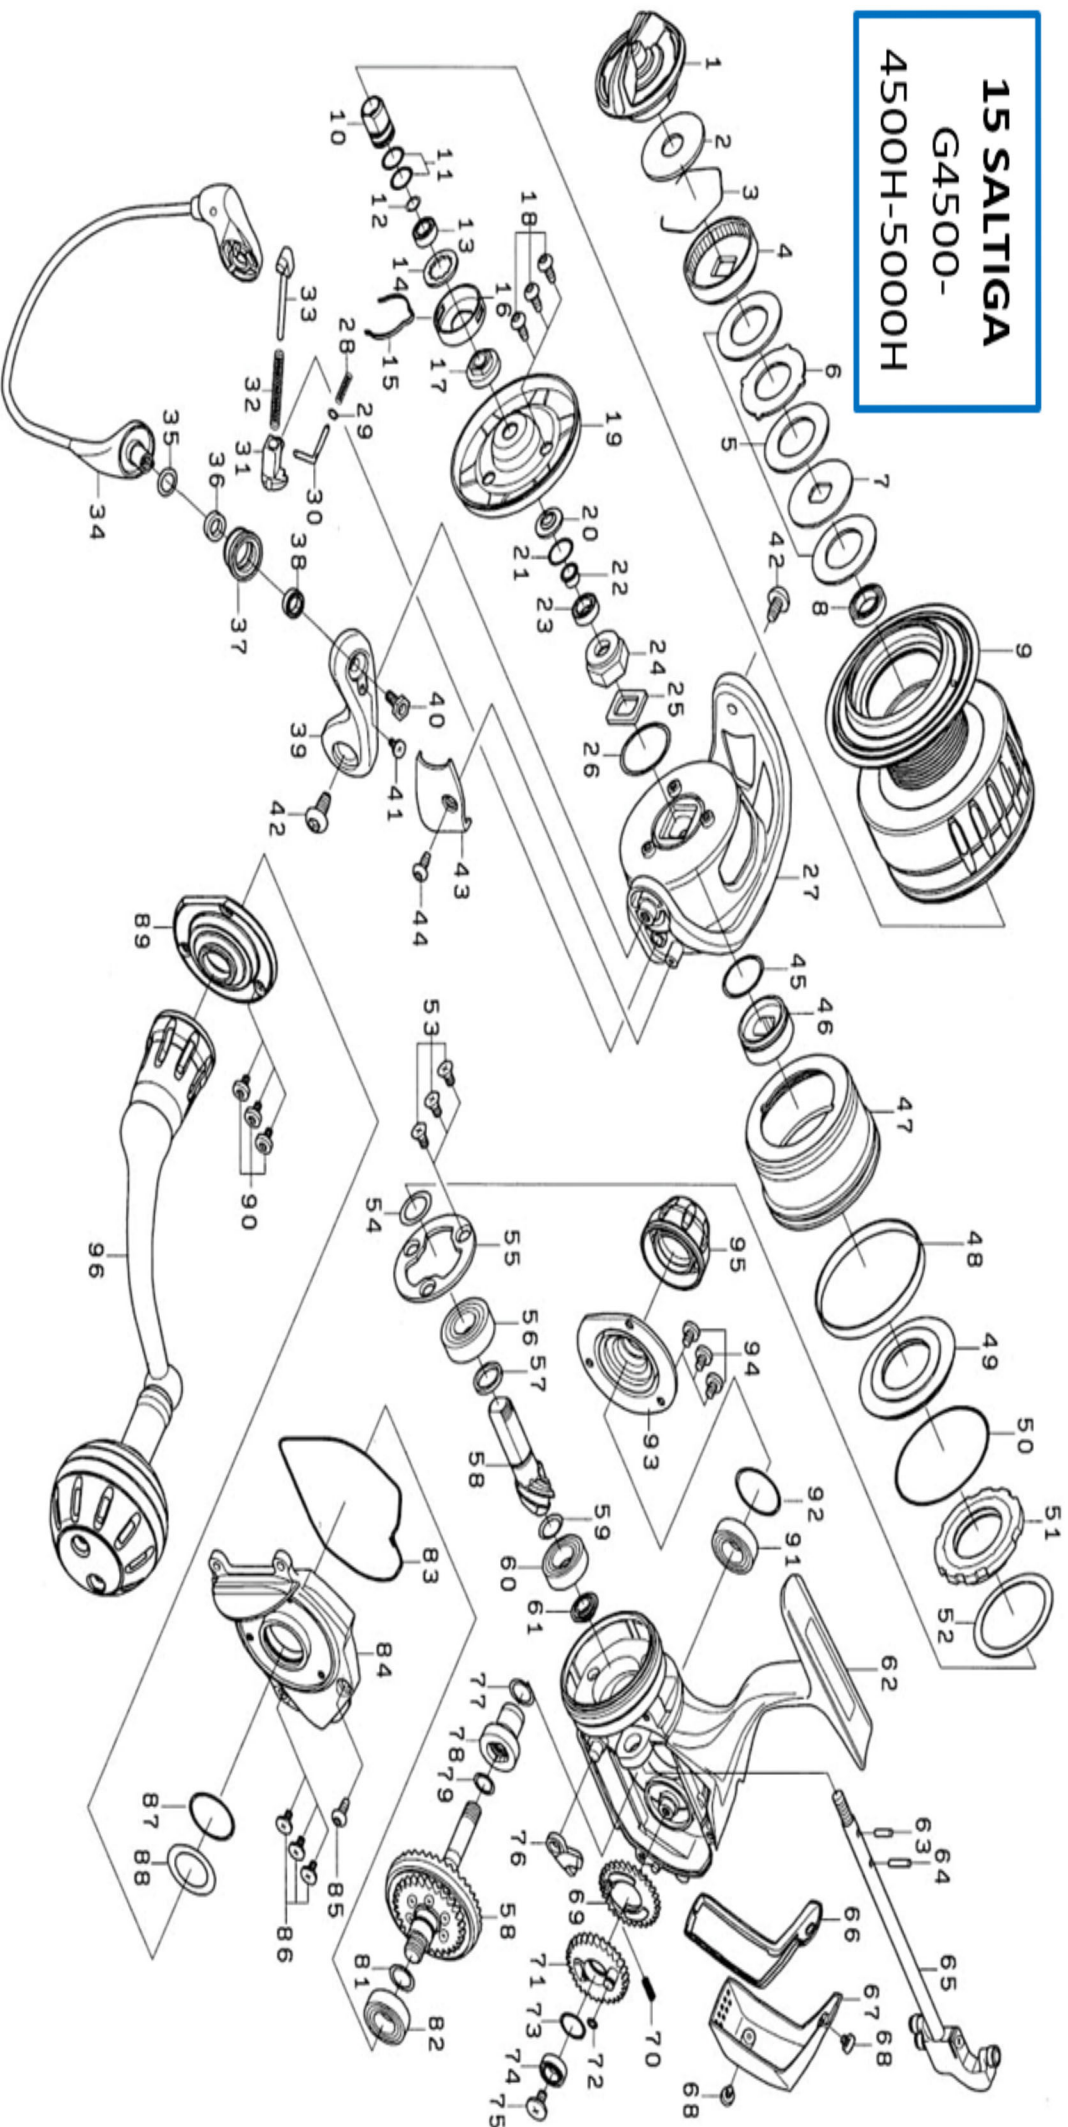

2015 SALTIGA 4500

Please quote by part number, not key number when ordering
spares@daiwaaustralia.com.au PH: 02 8644 8644

15 SALTIGA
G4500-
4500H-5000H

Please quote by part number, not key number when ordering
spares@daiwaaustralia.com.au PH: 02 8644 8644

2015 SALTIGA 4500

Key No.	Part Number	Description	Key No.	Part Number	Description
1	6J175402	DRAG KNOB	48	6H629701	RING
2	6H616701	WASHER	49	6H535301	MAGNET ASSEMBLY
3	6F710001	RING	50	6H502601	O-RING
4	6G165603	RATCHET	51	6F765401	ONEWAY CLUTCH
5	6H247202	ATD DRAG WASHER	52	6G158101	WASHER
6	6G165902	WASHER	53	6F206902	SCREW
7	6G162702	WASHER	54	63712829	WASHER
8	6E453901	BALL BEARING	55	6H501901	PLATE
9	6J175001	SPOOL ASSEMBLY	56	66355001	BALL BEARING
10	6G163101	SPOOL METAL	57	6H501801	COLLAR
11	6G163201	O-RING	58	6Z022143	PINION + DRIVE GEAR UNIT
12	6G163001	O-RING	59	6G578501	WASHER
13	6B358601	BALL BEARING	60	6G522702	BALL BEARING
14	6H505300	WASHER	61	6H501601	COLLAR
15	6B747701	LEAF SPRING	62	6J174005	BODY
16	6E122301	CAP	63	6G224101	PIN
17	6G162901	SPOOL METAL	64	6G162801	PIN
18	6H503901	SCREW	65	6J178201	MAIN SHAFT
19	6H505101	COLLAR	66	6H503001	PACKING
20	6H505001	PACKING	67	6H503102	REAR CAP
21	6G522103	WASHER	68	6G946802	SCREW
22	6H504901	COLLAR	69	6G157301	GEAR
23	6G467102	BALL BEARING	70	6G157401	SPRING
24	6H504801	NUT	71	6H501201	OSCILLATE GEAR
25	6G392201	PLATE	72	6G213001	O-RING
26	6H501001	O-RING	73	6G522100	WASHER
27	6H503202	ROTOR	74	6G467102	BALL BEARING
28	6H503401	SPRING	75	6H272201	SCREW
29	6G685401	WASHER	76	6G159301	STOPPER ASSEMBLY
30	6H503301	SHAFT	77	6G163201	O-RING
31	6H503501	COLLAR	78	6H500802	GEAR
32	6H809101	SPRING	79	6G252201	O-RING
33	6G017504	KICK ARM	81	6G163201	O-RING
34	6H504001	BAIL	82	6J042401	BALL BEARING
35	6E096500	WASHER	83	6H502101	PACKING
36	6J042801	BEARING	84	6H502006	SIDE COVER
37	6J042901	LINE ROLLER	85	6G160101	SCREW
38	6J019302	BALL BEARING	86	6H505201	SCREW
39	6H503605	ARM LEVER	87	6J042501	O-RING
40	6H504701	SCREW	88	6G529500	WASHER
41	6H842801	SCREW	89	6J174204	BODY COVER (A) L
42	6H503701	SCREW	90	6G946801	SCREW
43	6H503801	COVER(A)	91	6J042401	BALL BEARING
44	6H503901	SCREW	92	6J042501	O-RING
45	6H255001	O-RING	93	6J174104	BODY COVER (A) R
46	6H502301	CLUTCH RING	94	6G946801	SCREW
47	6H502904	NUT	95	6J174901	CAP
			96	6J174301	HANDLE ASSEMBLY