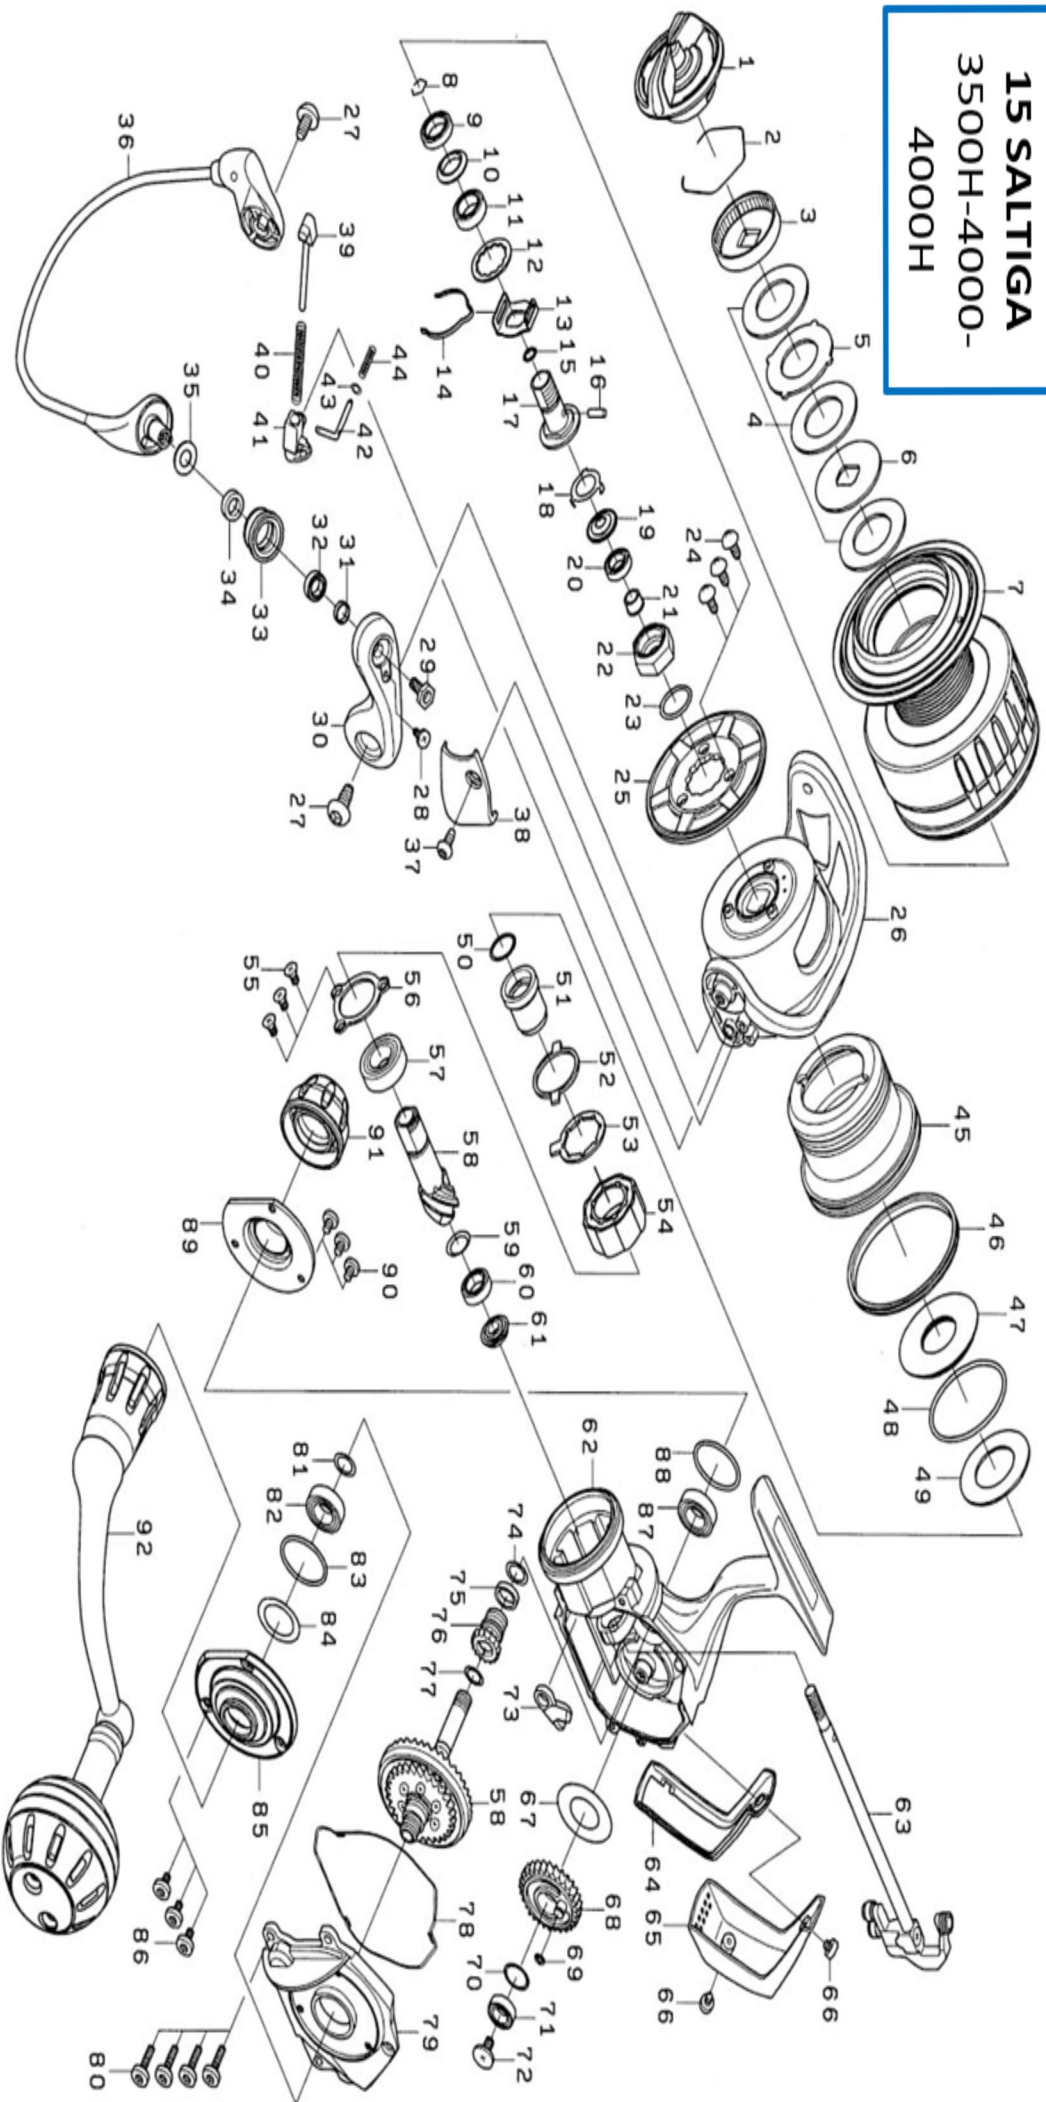

Please quote by part number, not key number when ordering
spares@daiwaaustralia.com.au PH: 02 8644 8644
2015 SALTIGA 4000

15 SALTIGA
3500H-4000-
4000H

Please quote by part number, not key number when ordering
spares@daiwaustralia.com.au PH: 02 8644 8644

2015 SALTIGA 4000

Key No.	Part Number	Description	Key No.	Part Number	Description
1	6J187802	DRAG KNOB	47	6H619301	MAGNET ASSEMBLY
2	6F710001	RING	48	6H452801	O-RING
3	6F895305	RATCHET	49	6H619201	WASHER
4	6H247202	ATD DRAG WASHER	50	6H620101	O-RING
5	6G165903	WASHER	51	6H619101	CLUTCH RING
6	6F644702	WASHER	52	6H690201	PLATE
7	6J188201	SPOOL ASSEMBLY	53	6H624501	PLATE
8	6G525101	RING	54	6G314501	ONEWAY CLUTCH
9	6F582501	BALL BEARING	55	6E134508	SCREW
10	6H622001	O-RING	56	6G522901	PLATE
11	6G431004	BALL BEARING	57	6G522802	BALL BEARING
12	6G903900	WASHER	58	6Z022182	PINION + DRIVE GEAR UNIT
13	6G694001	CAP	59	6G578502	SPRING WASHER
14	6H737101	LEAF SPRING	60	6G522702	BALL BEARING
15	6H621801	O-RING	61	6H618001	COLLAR
16	6F643601	PIN	62	6J185304	BODY
17	6H621701	SPOOL METAL	63	6J185901	MAIN SHAFT
18	6G524801	PLATE	64	6H619901	PACKING
19	6H621501	PACKING	65	6H620002	REAR CAP
20	6G212502	BALL BEARING	66	6G946802	SCREW
21	6H621301	COLLAR	67	6H617301	WASHER
22	6H621401	NUT	68	6H617401	OSCILLATE GEAR
23	6G162401	O-RING	69	6B853101	O-RING
24	6H417701	SCREW	70	6G522100	WASHER
25	6H621601	COLLAR	71	6G467102	BALL BEARING
26	6H620202	ROTOR	72	6H272202	SCREW
27	6H503701	SCREW	73	6H618601	STOPPER ASSEMBLY
28	6H638401	SCREW	74	6J185801	O-RING
29	6H504701	SCREW	75	6H617601	RING
30	6H620603	ARM LEVER	76	6J185601	GEAR
31	6J192901	COLLAR	77	6J185701	O-RING
32	6J019302	BALL BEARING	78	6H618901	PACKING
33	6J186601	LINE ROLLER	79	6H618806	SIDE COVER
34	6J186501	BEARING	80	6H431001	SCREW
35	6E096500	WASHER	81	6J185801	O-RING
36	6H620801	BAIL	82	6J040001	BALL BEARING
37	6H503901	SCREW	83	6J185401	O-RING
38	6H620701	COVER	84	6G529500	WASHER
39	6G017503	KICK ARM	85	6J186304	BODY COVER
40	6H736301	SPRING	86	6H401101	SCREW
41	6H620501	KICK GUIDE	87	6J040001	BALL BEARING
42	6H620301	SHAFT	88	6J185401	O-RING
43	6G685401	WASHER	89	6J185504	BODY COVER
44	6H620401	SPRING	90	6H401101	SCREW
45	6H619702	NUT	91	6J187301	CAP
46	6H619801	RING	92	6J186701	HANDLE ASSEMBLY