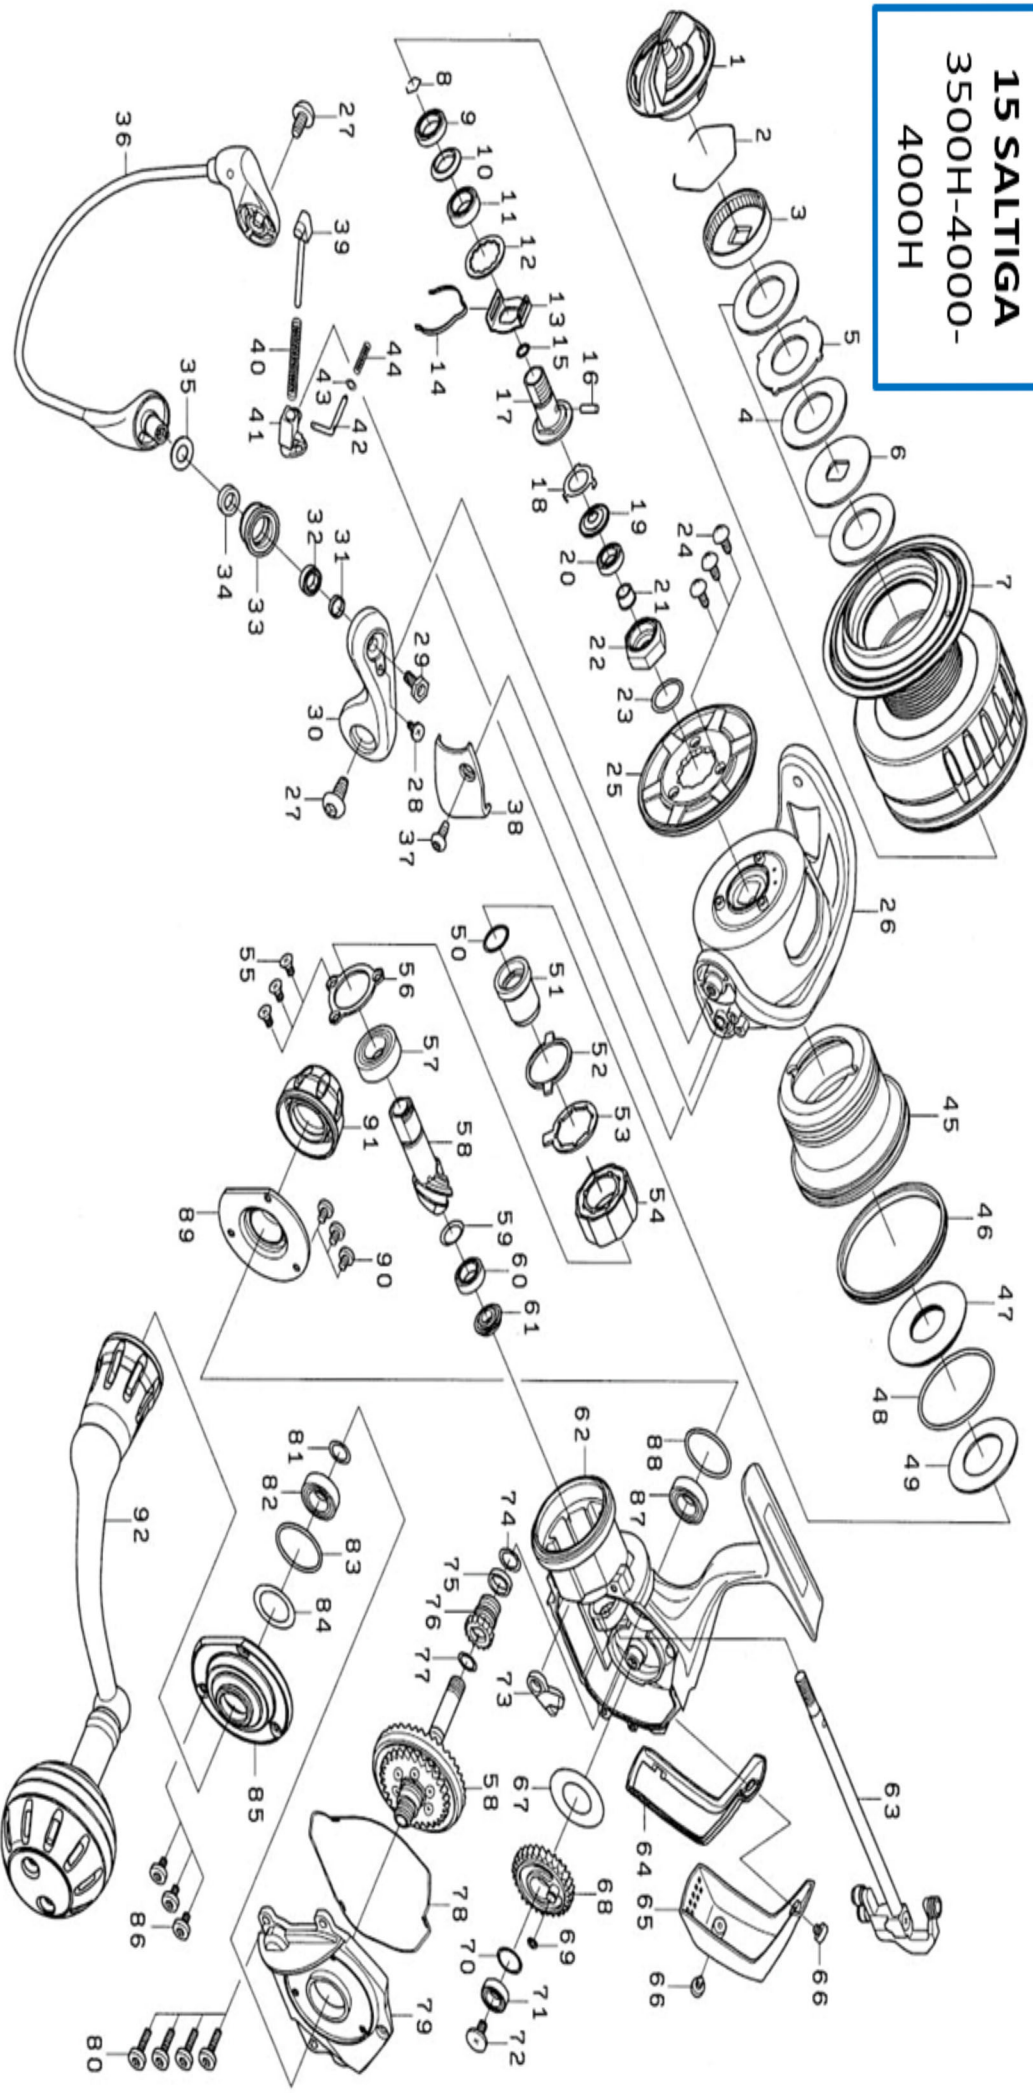

Please quote by part number, not key number when ordering
spares@daiwaaustralia.com.au PH: 02 8644 8644
2015 SALTIGA 3500H

15 SALTIGA
3500H-4000-
4000H

Please quote by part number, not key number when ordering
spares@daiwaaustralia.com.au PH: 02 8644 8644

2015 SALTIGA 3500H

Key No.	Part Number	Description	Key No.	Part Number	Description
1	6J187802	DRAG KNOB	47	6H619301	MAGNET ASSEMBLY
2	6F710001	RING	48	6H452801	O-RING
3	6F895305	RATCHET	49	6H619201	WASHER
4	6H247202	ATD DRAG WASHER	50	6H620101	O-RING
5	6G165903	WASHER	51	6H619101	CLUTCH RING
6	6F644702	WASHER	52	6H690201	PLATE
7	6J187401	SPOOL ASSEMBLY	53	6H624501	PLATE
8	6G525101	RING	54	6G314501	ONEWAY CLUTCH
9	6F582501	BALL BEARING	55	6E134508	SCREW
10	6H622001	O-RING	56	6G522901	PLATE
11	6G431004	BALL BEARING	57	6G522802	BALL BEARING
12	6G903900	WASHER	58	6Z022181	PINION + DRIVE GEAR UNIT
13	6G694001	CAP	59	6G578502	SPRING WASHER
14	6H737101	LEAF SPRING	60	6G522702	BALL BEARING
15	6H621801	O-RING	61	6H618001	COLLAR
16	6F643601	PIN	62	6J185304	BODY
17	6H621701	SPOOL METAL	63	6J185901	MAIN SHAFT
18	6G524801	PLATE	64	6H619901	PACKING
19	6H621501	PACKING	65	6H620002	REAR CAP
20	6G212502	BALL BEARING	66	6G946802	SCREW
21	6H621301	COLLAR	67	6H617301	WASHER
22	6H621401	NUT	68	6H617401	OSCILLATE GEAR
23	6G162401	O-RING	69	6B853101	O-RING
24	6H417701	SCREW	70	6G522100	WASHER
25	6H621601	COLLAR	71	6G467102	BALL BEARING
26	6H620202	ROTOR	72	6H272202	SCREW
27	6H503701	SCREW	73	6H618601	STOPPER ASSEMBLY
28	6H638401	SCREW	74	6J185801	O-RING
29	6H504701	SCREW	75	6H617601	RING
30	6H620603	ARM LEVER	76	6J185601	GEAR
31	6J192901	COLLAR	77	6J185701	O-RING
32	6J019302	BALL BEARING	78	6H618901	PACKING
33	6J186601	LINE ROLLER	79	6H618805	SIDE COVER
34	6J186501	BEARING	80	6H431001	SCREW
35	6E096500	WASHER	81	6J185801	O-RING
36	6H620801	BAIL	82	6J040001	BALL BEARING
37	6H503901	SCREW	83	6J185401	O-RING
38	6H620701	COVER	84	6G529500	WASHER
39	6G017503	KICK ARM	85	6J186303	BODY COVER
40	6H736301	SPRING	86	6H401101	SCREW
41	6H620501	KICK GUIDE	87	6J040001	BALL BEARING
42	6H620301	SHAFT	88	6J185401	O-RING
43	6G685401	WASHER	89	6J185503	BODY COVER
44	6H620401	SPRING	90	6H401101	SCREW
45	6H619702	NUT	91	6J187301	CAP
46	6H619801	RING	92	6J186701	HANDLE ASSEMBLY