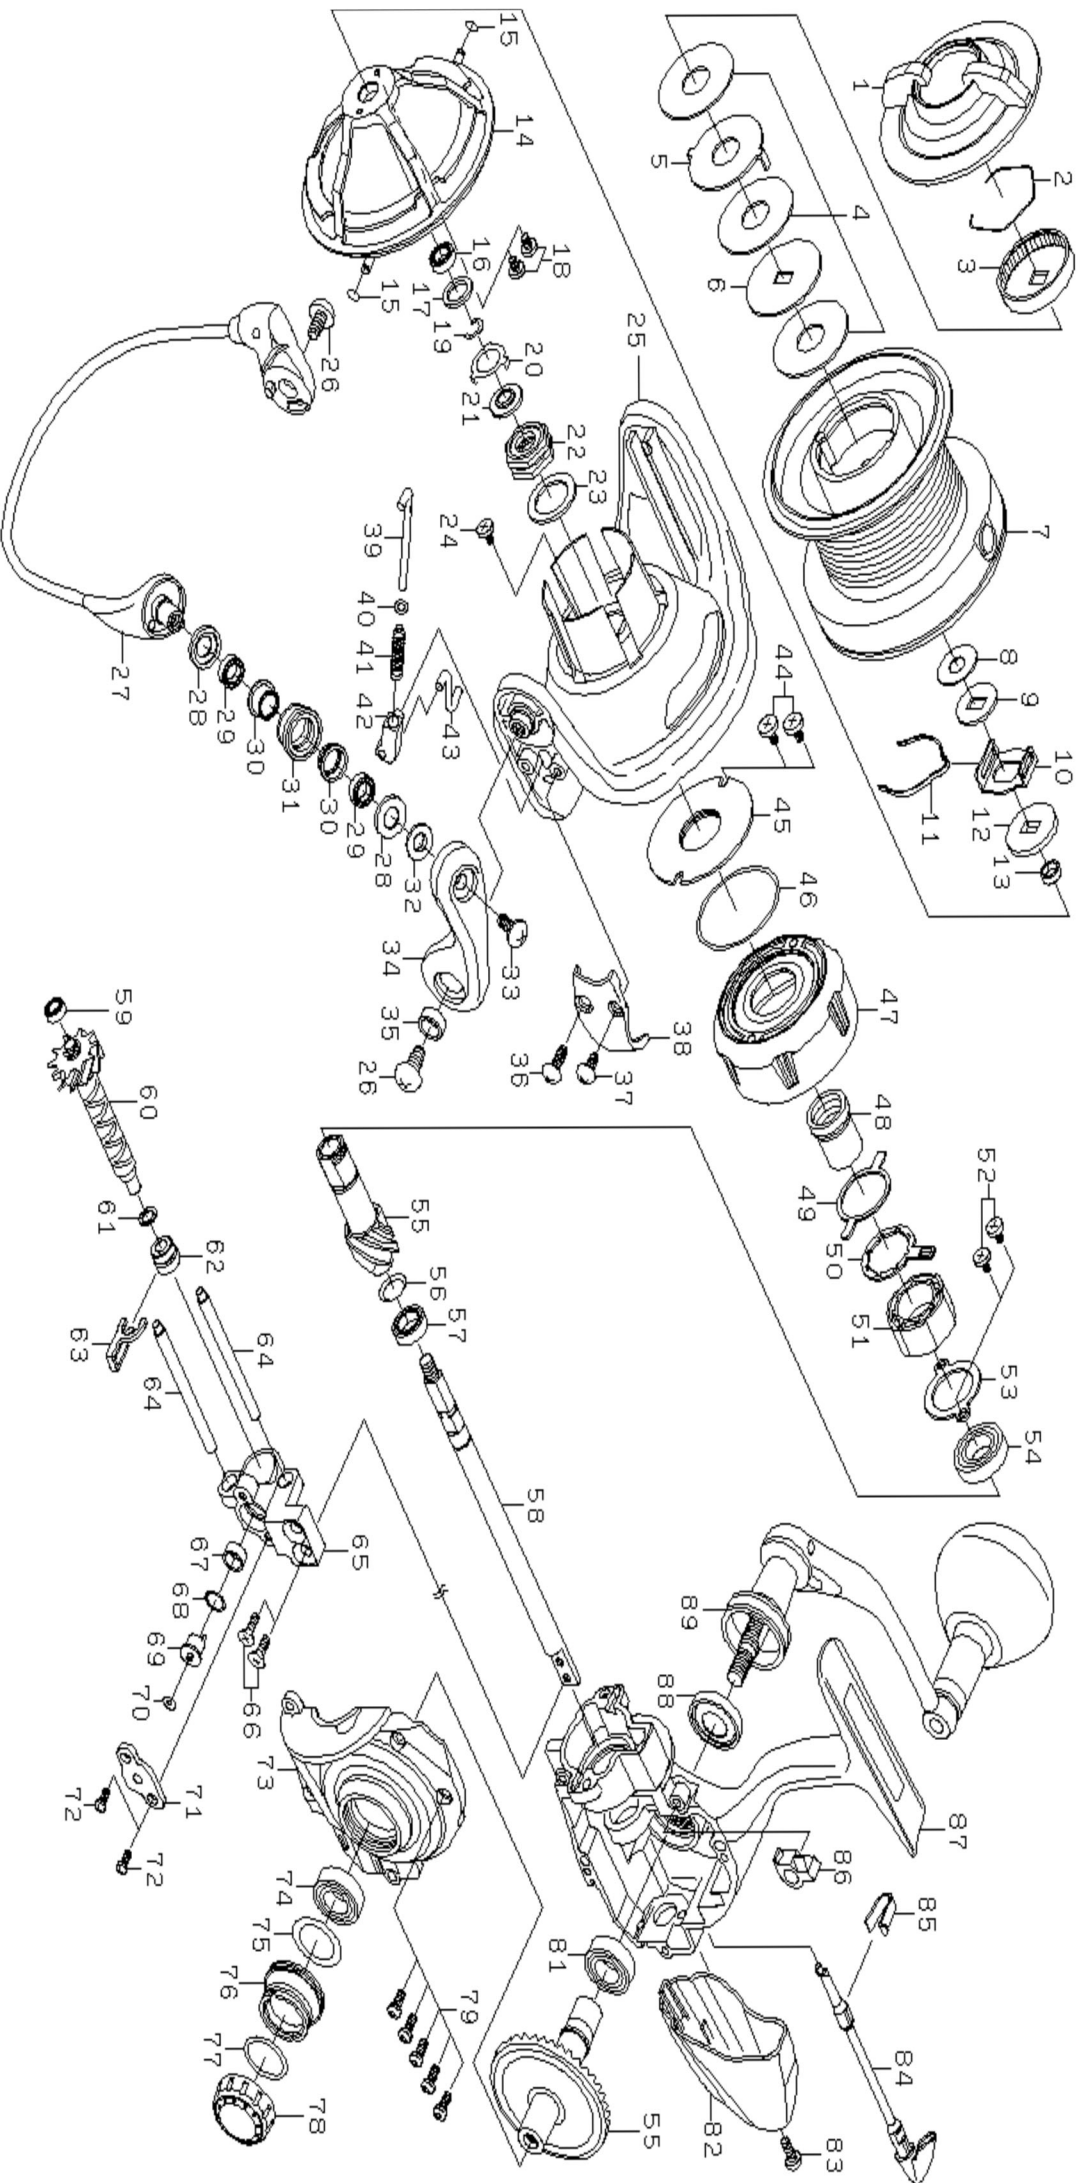

2014 SURF BASIA 2500QD

Please quote by part number, not key number when ordering

spares@daiwaaaustralia.com.au PH: 02 8644 8644

2014 SURF BASIA 2500QD

Key No.	Part Number	Description	Key No.	Part Number	Description
1	6H942701	DRAG KNOB	49	6H939801	PLATE
2	6F884001	RING	50	6F641401	PLATE
3	6H942601	RATCHET	51	6G314501	ONE WAY CLUTCH
4	6F755503	DRAG WASHER	52	6H624901	SCREW
5	6F755701	DRAG LIP WASHER	53	6H509101	PLATE
6	6H175101	DRAG DISC WASHER	54	6G522802	BALL BEARING
2-7	6H942201	SPOOL ASSY.	55	6Z021312	PINION GEAR + DRIVE GEAR
8	6F050101	SPOOL WASHER	56	6G578501	WASHER
9	6F050002	SPOOL WASHER	57	6G522702	BALL BEARING
10	6H174201	CLICK HOLDER	58	6H938901	MAIN SHAFT
11	6F704902	CLICK LEAF SPRING	59	6G469002	BALL BEARING
12	6F049901	WASHER	60	6H938001	WORM SHAFT
13	6H988001	COLLAR	61	6B411703	WASHER
14	6H941501	LINE GUARD	62	6G389901	COLLAR
15	6Q066601	O RING	63	6H938601	RETAINER
16	6G466202	BALL BEARING	64	6H938501	PILLAR
17	63758503	WASHER	65	6H938401	O/S SLIDER
18	6H022701	SCREW	66	63521506	SCREW
19	63208002	RETAINER	67	6H939001	COLLAR
20	6H107301	PLATE	68	6H129201	WASHER
21	6H505001	PACKING	69	6H939101	LEVEL WIND PAWL
22	6H941301	NUT	70	63750801	WASHER
23	6G529505	WASHER	71	6H939201	PLATE
24	6H022701	SCREW	72	6G016002	SCREW
25	6H940105	ROTOR	73	6H939401	SIDE COVER
26	6G455601	SCREW	74	6G522802	BALL BEARING
27	6H940801	BAIL ASSY.	75	6G529502	WASHER
28	6G740501	PACKING	76	6H939701	DRIVE BEARING COVER
29	6G370906	BALL BEARING	77	6H942101	O RING
30	6G740601	COLLAR	78	6H108101	HANDLE CAP
31	6G740401	LINE ROLLER	79	6H597701	SCREW
32	6G740701	COLLAR	81	6G522802	BALL BEARING
33	6F608901	SCREW	82	6H941401	REAR CAP
34	6H940605	BAIL ARM	83	6H825401	SCREW
35	6H945501	COLLAR	84	6H937805	STOPPER LEVER
36	6G205101	SCREW	85	6H102301	SPRING
37	6H417702	SCREW	86	6H939301	STOPPER
38	6H940701	COVER	87	6H937501	BODY
39	6H940401	SHAFT	88	6H941601	PACKING
40	6G685401	WASHER	89	6H941701	HANDLE ASSY.
41	6H940501	SPRING	201	6B411703	HANDLE KNOB WASHER
42	6H940301	COLLAR	202	6G720001	HANDLE KNOB COLLAR
43	6H940201	SHAFT	203	6H089103	HANDLE KNOB
44	6H585002	SCREW	204	6B679308	HANDLE KNOB SCREW
45	6H730702	MAG SEALED	205	6H991501	HANDLE KNOB CAP
46	6H639901	O RING	210	6F050103	SPOOL WASHER
47	6H939903	CAP	211	6F050104	SPOOL WASHER
48	6H782301	CLUTCH RING	212	6G238201	FITTING PAD