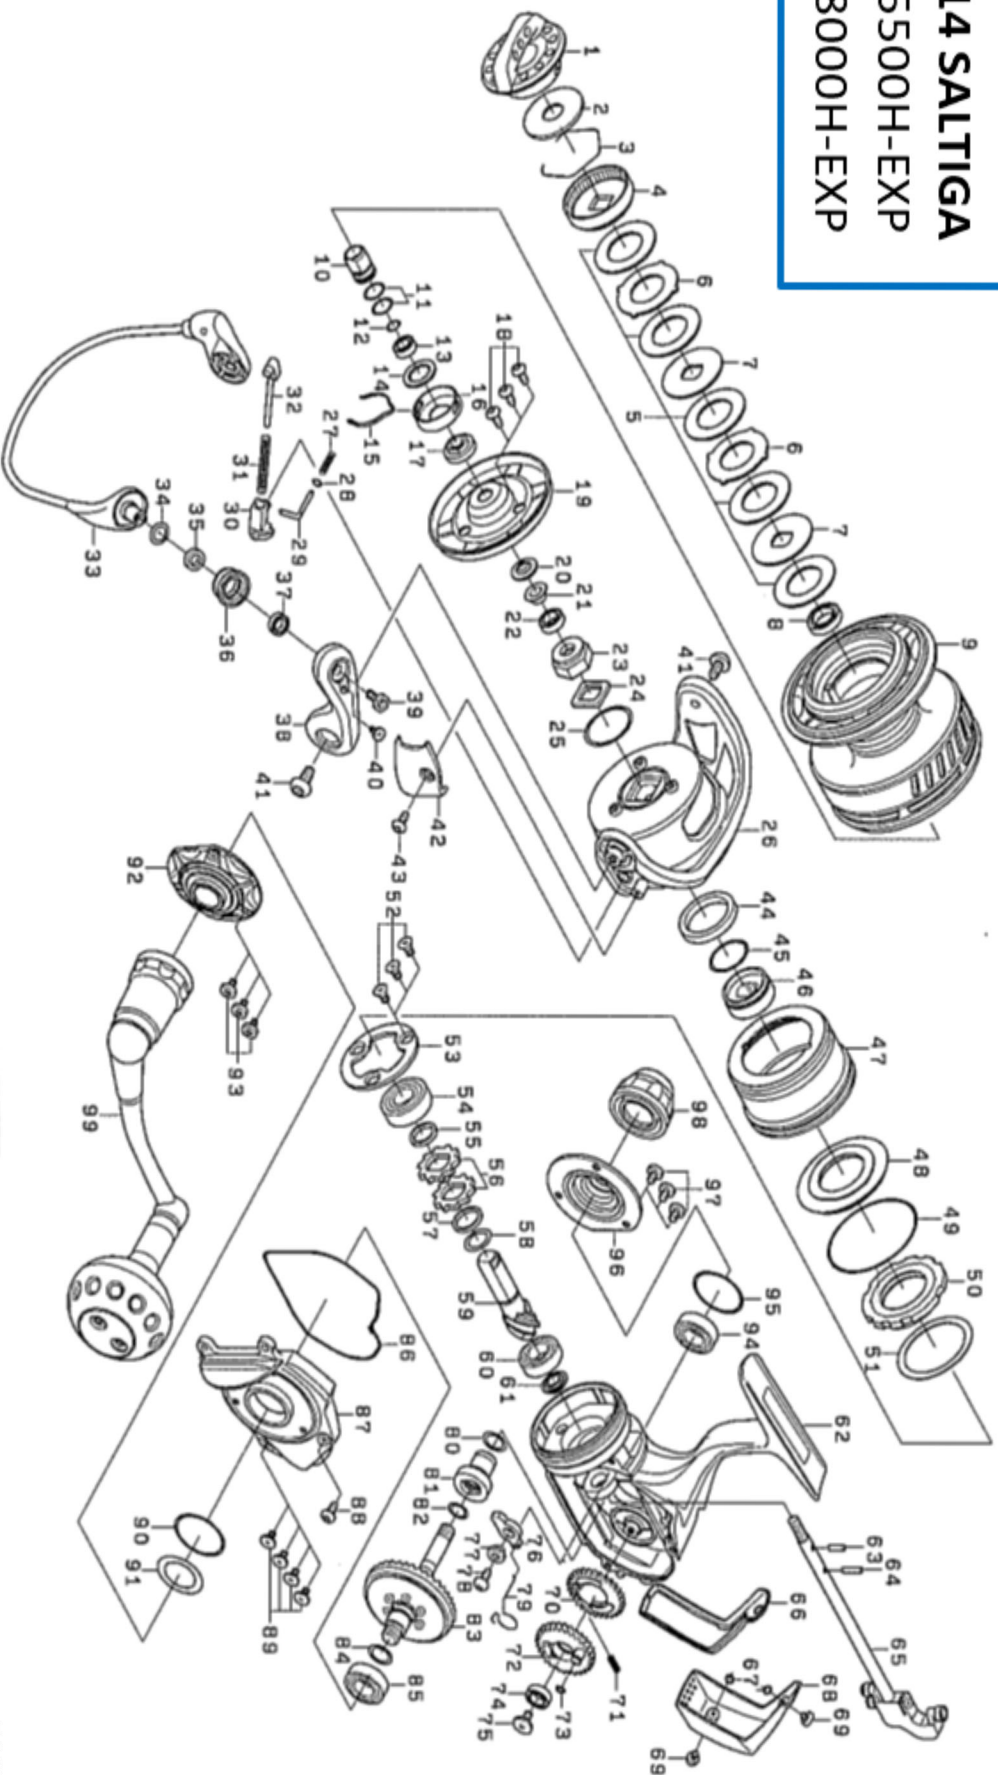

2014 SALTIGA EXPEDITION 8000H

Please quote by part number, not key number when ordering
spares@daiwaaustralia.com.au PH: 02 8644 8644

14 SALTIGA
5500H-EXP
8000H-EXP

Please quote by part number, not key number when ordering
spares@daiwaaustralia.com.au PH: 02 8644 8644
2014 SALTIGA EXPEDITION 8000H

Key No.	Part Number	Description	Key No.	Part Number	Description	Key No.	Part Number	Description
1	6I043601	DRAG KNOB AS.	36	6I042901	LINE ROLLER	71	6G157401	SPRING
2	6H616701	DRAG KNOB WASHER	37	6I019302	BALL BEARING	72	6H682601	O/S GEAR (B)
3	6F710001	DRAG RING	38	6H503603	ARM LEVER	73	6G213001	O RING
4	6G165603	DRAG RATCHET	39	6H504701	SCREW	74	6B861702	BALL BEARING
5	6H247202	DRAG WASHER	40	6H842801	SCREW	75	6H347101	SCREW
6	6G165902	DRAG LIP WASHER	41	6H503701	SCREW	76	6H683601	STOPPER
7	6G162702	WASHER	42	6H684801	COLLAR	77	6G336201	COLLAR
8	6G156801	BALL BEARING	43	6H503901	SCREW	78	63516413	SCREW
9	6I049201	SPOOL AS	44	6H687201	WASHER	79	6G336601	SPRING
10	6G339202	SPOOL METAL	45	6G338401	O RING	80	6G339401	O RING
11	6G339401	O RING	46	6H688601	CLUTCH RING	81	6G334703	O/S GEAR
12	6G339101	O RING	47	6I048901	INFINITE COVER	82	6G336701	O RING
13	6G314901	BALL BEARING	48	6H535301	MAG SEALED	83	6Z021716	PINION + DRIVE GEAR UNIT
14	6G341500	SPOOL WASHER	49	6H502601	O RING	84	6G339401	O RING
15	6G341401	SPRING	50	6F765401	ONE WAY CLUTCH	85	6I048701	BALL BEARING
16	6G341301	CLICK HOLDER	51	6G158101	WASHER	86	6H683901	PACKING
17	6G339001	SPOOL METAL	52	6F206902	SCREW	87	6H683806	SIDE COVER
18	6H503901	SCREW	53	6H501901	PLATE	88	6G160101	SCREW
19	6H685701	ROTOR COVER	54	6G426301	BALL BEARING	89	6H505201	SCREW
20	6H685601	PACKING	55	6H683501	COLLAR	90	6I048601	O RING
21	6H685501	COLLAR	56	6E262701	RATCHET	91	6H502200	WASHER
22	6B861702	BALL BEARING	57	63727603	WASHER	92	6I048801	SIDE COVER (A)
23	6H685402	ROTOR NUT	58	63727601	WASHER	93	6G946801	SCREW
24	6H685301	ROTOR NUT PLATE	59	6Z021716	PINION + DRIVE GEAR UNIT	94	6I048701	BALL BEARING
25	6F274501	O RING	60	6B861703	BALL BEARING	95	6I048601	O RING
26	6H684503	ROTOR	61	6H683001	COLLAR	96	6I048801	SIDE COVER (A)
27	6H782801	SPRING	62	6I049001	BODY	97	6G946801	SCREW
28	6E272501	WASHER	63	6G339301	PIN	98	6H686301	HANDLE CAP
29	6H684601	SHAFT	64	6G338901	PIN	99	6I049101	HANDLE AS.
30	6H684701	COLLAR	65	6H682701	MAIN SHAFT AS.	201	6G223301	HANDLE KNOB PACKING
31	6G418101	ARM LEVER SPRING	66	6H684301	PACKING	202	63753005	HANDLE KNOB WASHER
32	6G337301	ARM LEVER SHAFT	67	6G684801	WASHER	203	6G466204	HANDLE KNOB BALL BEARING
33	6H684901	BAIL	68	6H684403	REAR CAP	204	6G457201	HANDLE KNOB (A)
34	6E096500	WASHER	69	6G946802	SCREW	205	6G457301	HANDLE KNOB (B)
35	6I042801	BEARING	70	6G334901	O/S GEAR	206	6E454003	HANDLE KNOB SCREW
						207	6F274201	O RING
						208	6G160102	SCREW
						300	6X268103	SPOOL BAND