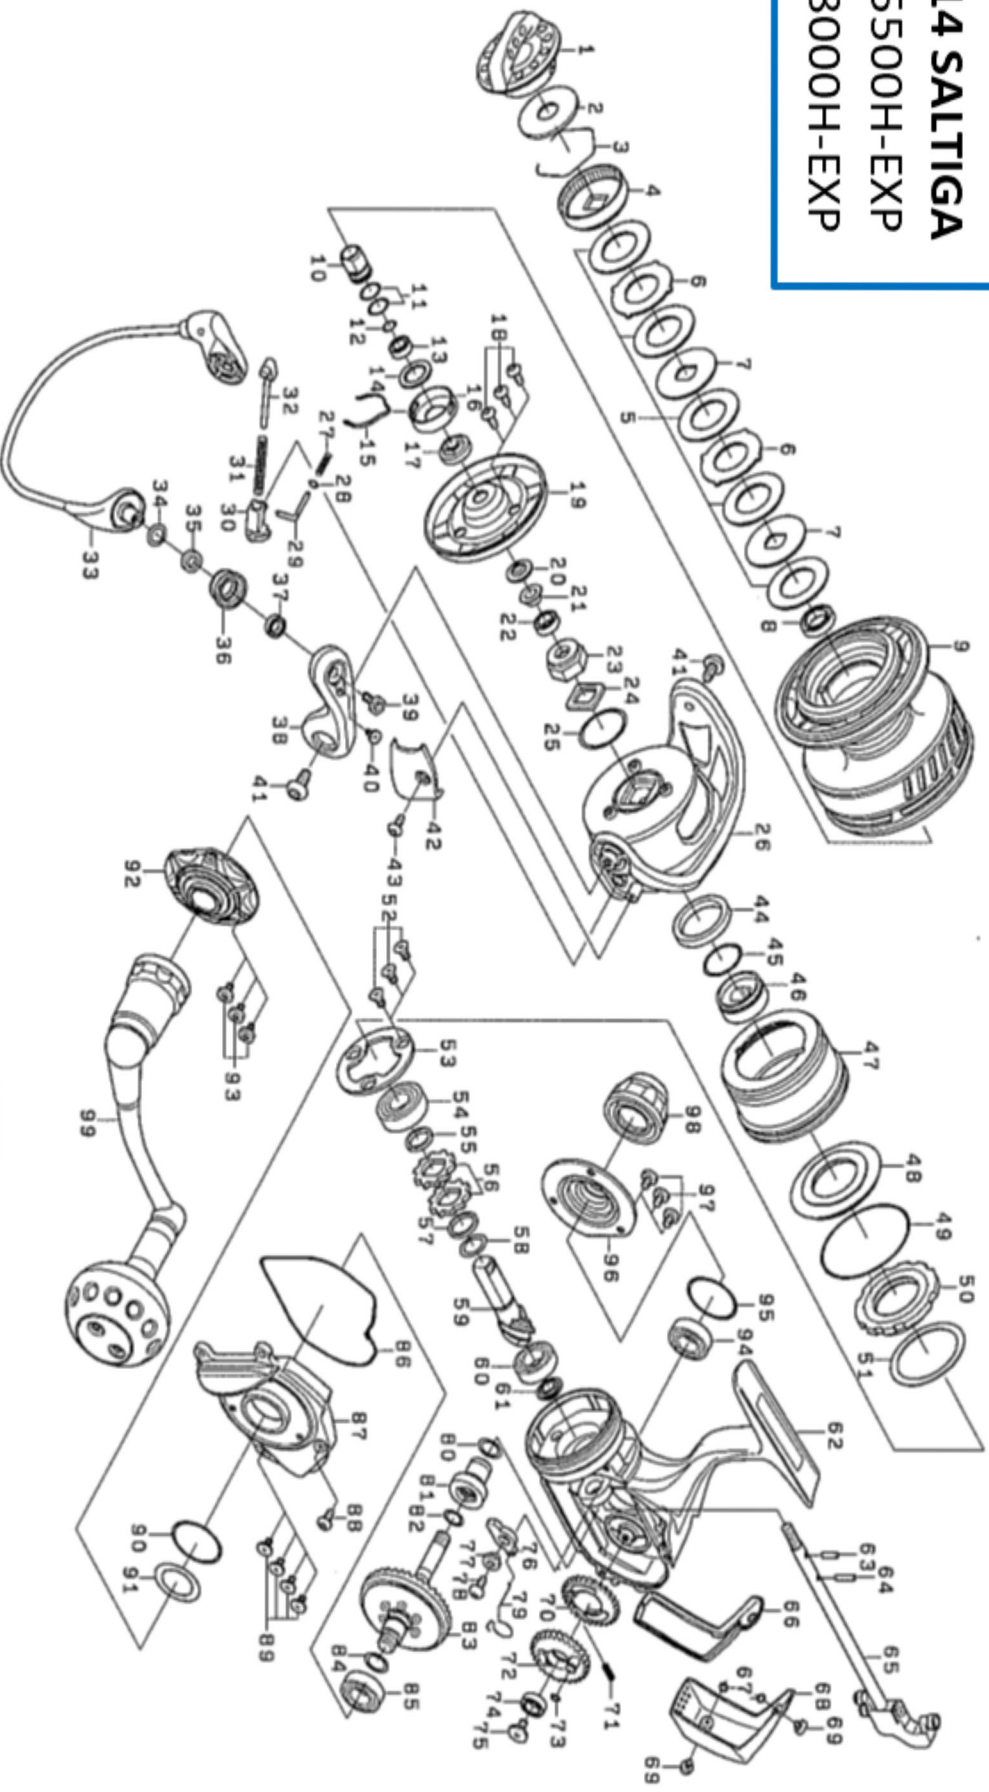

2014 SALTIGA EXPEDITION 5500H

Please quote by part number, not key number when ordering
spares@daiwaaustralia.com.au PH: 02 8644 8644

14 SALTIGA
5500H-EXP
8000H-EXP

Please quote by part number, not key number when ordering
spares@daiwaaustralia.com.au PH: 02 8644 8644
2014 SALTIGA EXPEDITION 5500H

Key No.	Part Number	Description	Key No.	Part Number	Description	Key No.	Part Number	Description
1	6J043601	DRAG KNOB AS.	36	6J042801	BEARING	71	6H557401	O/S GEAR (B)
2	6H616701	DRAG KNOB WASHER	37	6J042901	LINE ROLER	72	6G213001	O RING
3	6F710001	DRAG RING	38	6J019302	BALL BEARING	73	6G522100	WASHER
4	6G165603	DRAG RATCHET	39	6H503603	ARM LEVER	74	6G467102	BALL BEARING
5	6H247202	DRAG WASHER	40	6H504701	SCREW	75	6H272201	SCREW
6	6G165902	DRAG LIP WASHER	41	6H842801	SCREW	76	6G159301	STOPPER
7	6G162702	WASHER	42	6H503701	SCREW	77	6G163201	O RING
8	6E453901	BALL BEARING	43	6H503801	COVER	78	6H500802	O/S GEAR
9	6J043101	SPOOL AS.	44	6H503901	SCREW	79	6G252201	O RING
10	6G163101	SPOOL METAL (A)	45	6H255001	O RING	80	6Z021693	PINION + DRIVE GEAR UNIT
11	6G163201	O RING	46	6H502301	CLUTCH RING	81	6G163201	O RING
12	6G163001	RING	47	6H502903	INFINITE COVER	82	6J042401	BALL BEARING
13	6B358601	BALL BEARING	48	6H629701	RING	83	6H502101	PACKING
14	6H505300	SPOOL WASHER	49	6H535301	MAG SEALED	84	6H502005	SIDE COVER
15	6B747701	CLICK LEAF SPRING	50	6H502601	O RING	85	6G160101	SCREW
16	6E122301	CLICK HOLDER	51	6F765401	ONE WAY CLUTCH	86	6H505201	SCREW
17	6G162901	SPOOL METAL (B)	52	6G158101	WASHER	87	6J042501	O RING
18	6H503901	SCREW	53	6F206902	SCREW	88	6G529500	WASHER
19	6H505101	ROTOR COVER	54	63712829	WASHER	89	6J042701	SIDE COVER (A) L
20	6H505001	PACKING	55	6H501901	PLATE	90	6G946801	SCREW
21	6G522103	WASHER	56	66355001	BALL BEARING	91	6J042401	BALL BEARING
22	6H504901	COLLAR	57	6H501801	COLLAR	92	6J042501	O RING
23	6G467102	BALL BEARING	58	6Z021693	PINION + DRIVE GEAR UNIT	93	6J042601	SIDE COVER (A) R
24	6H504801	ROTOR NUT	59	6G578501	SPRING WASHER	94	6G946801	SCREW
25	6G392201	ROTOR NUT PLATE	60	6G522702	BALL BEARING	95	6H506201	HANDLE CAP
26	6H501001	O RING	61	6H501601	COLLAR	96	6H505502	HANDLE AS.
27	6H503202	ROTOR	62	6J042301	BODY	201	6G223301	HANDLE KNOB PACKING
28	6H503401	SPRING	63	6G224101	PIN	202	63753005	HANDLE KNOB WASHER
29	6G685401	WASHER	64	6G162801	PIN	203	6G466204	HANDLE KNOB BALL BEARING
30	6H503301	ROTOR BRAKE SHAFT	65	6H501301	MAIN SHAFT AS.	204	6H505902	HANDLE KNOB (A)
31	6H503501	COLLAR	66	6H503001	PACKING	205	6H537101	HANDLE KNOB (B)
32	6H809101	SPRING	67	6H503102	REAR CAP	206	6E454003	HANDLE KNOB SCREW
33	6G017504	ARM LEVER SHAFT	68	6G946802	SCREW	207	6H537201	HANDLE KNOB O RING
34	6H504001	BALL	69	6G591501	O/S GEAR (A)	208	6H506101	HANDLE KNOB CAP
35	6E096500	WASHER	70	6G157401	SPRING	300	6X268103	SPOOL BAND