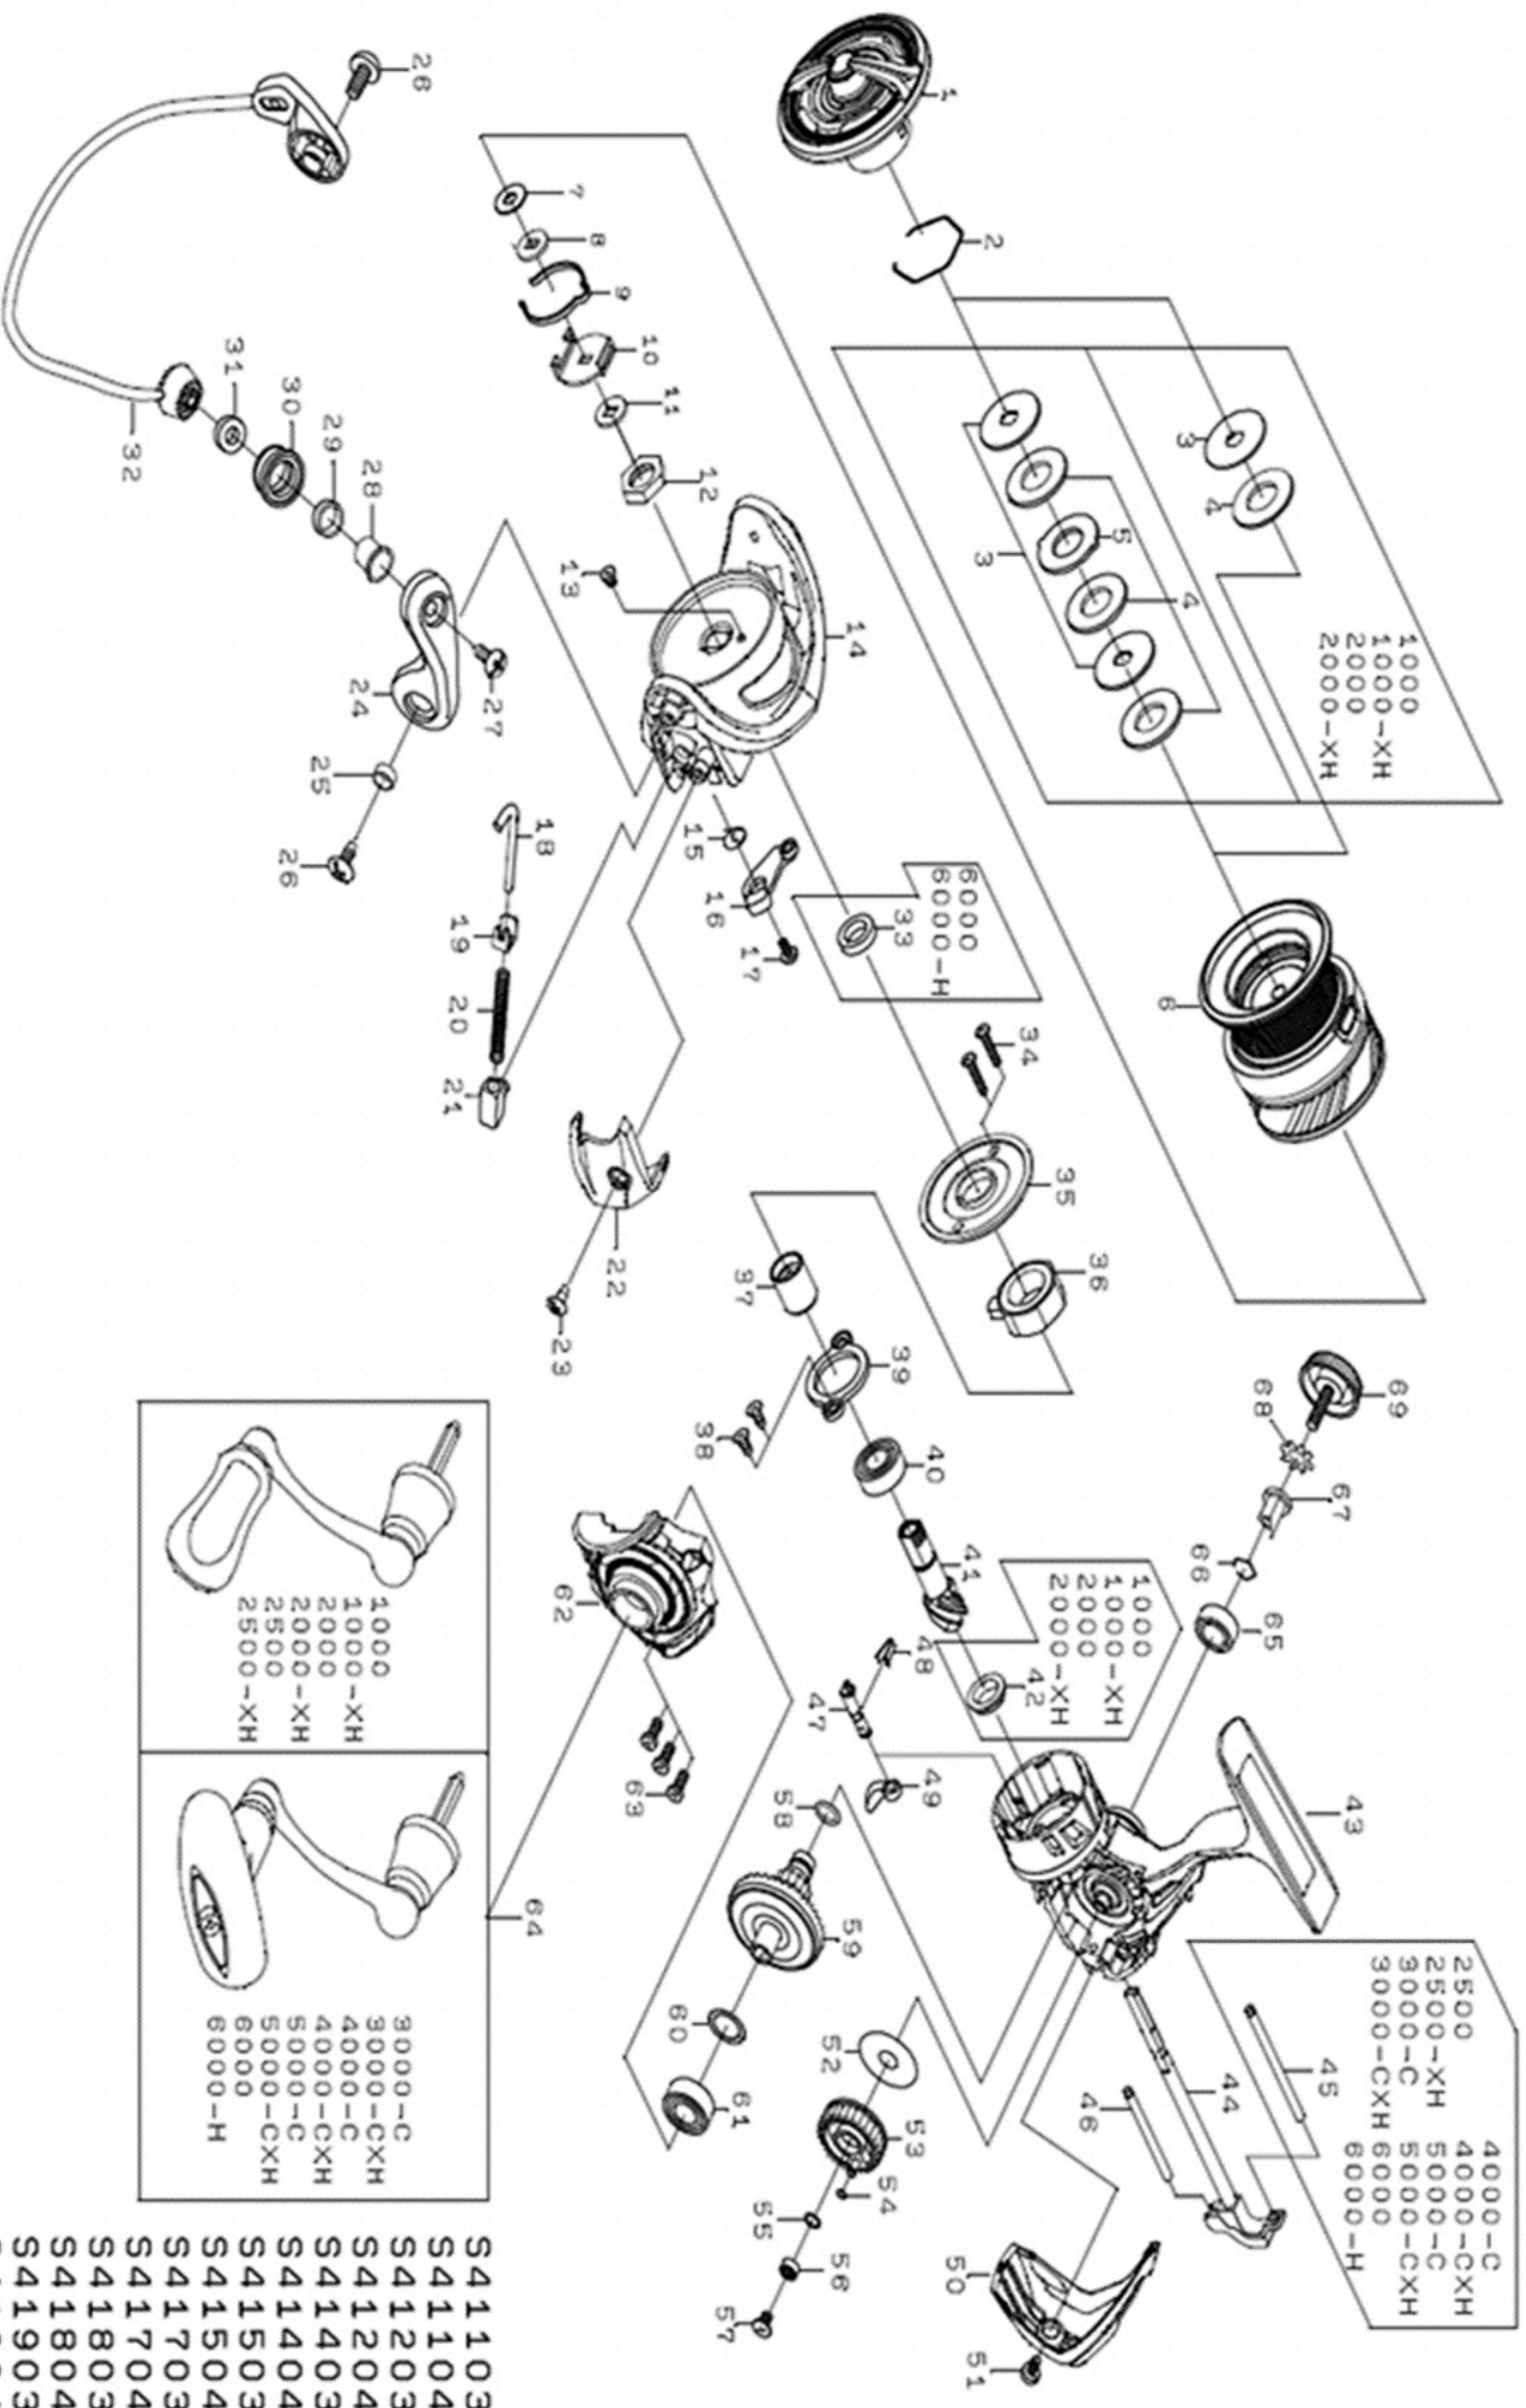

19 REVROS LT 4000-C

Feel Alive.

Please quote by part number, not key number when ordering.

spares@daiwaaustralia.com.au PH: (02) 8644 8644

S41103U
S41104U
S411203U
S411204U
S411403U
S411404U
S411503U
S411504U
S411703U
S411704U
S411803U
S411804U
S411903U
S411904U