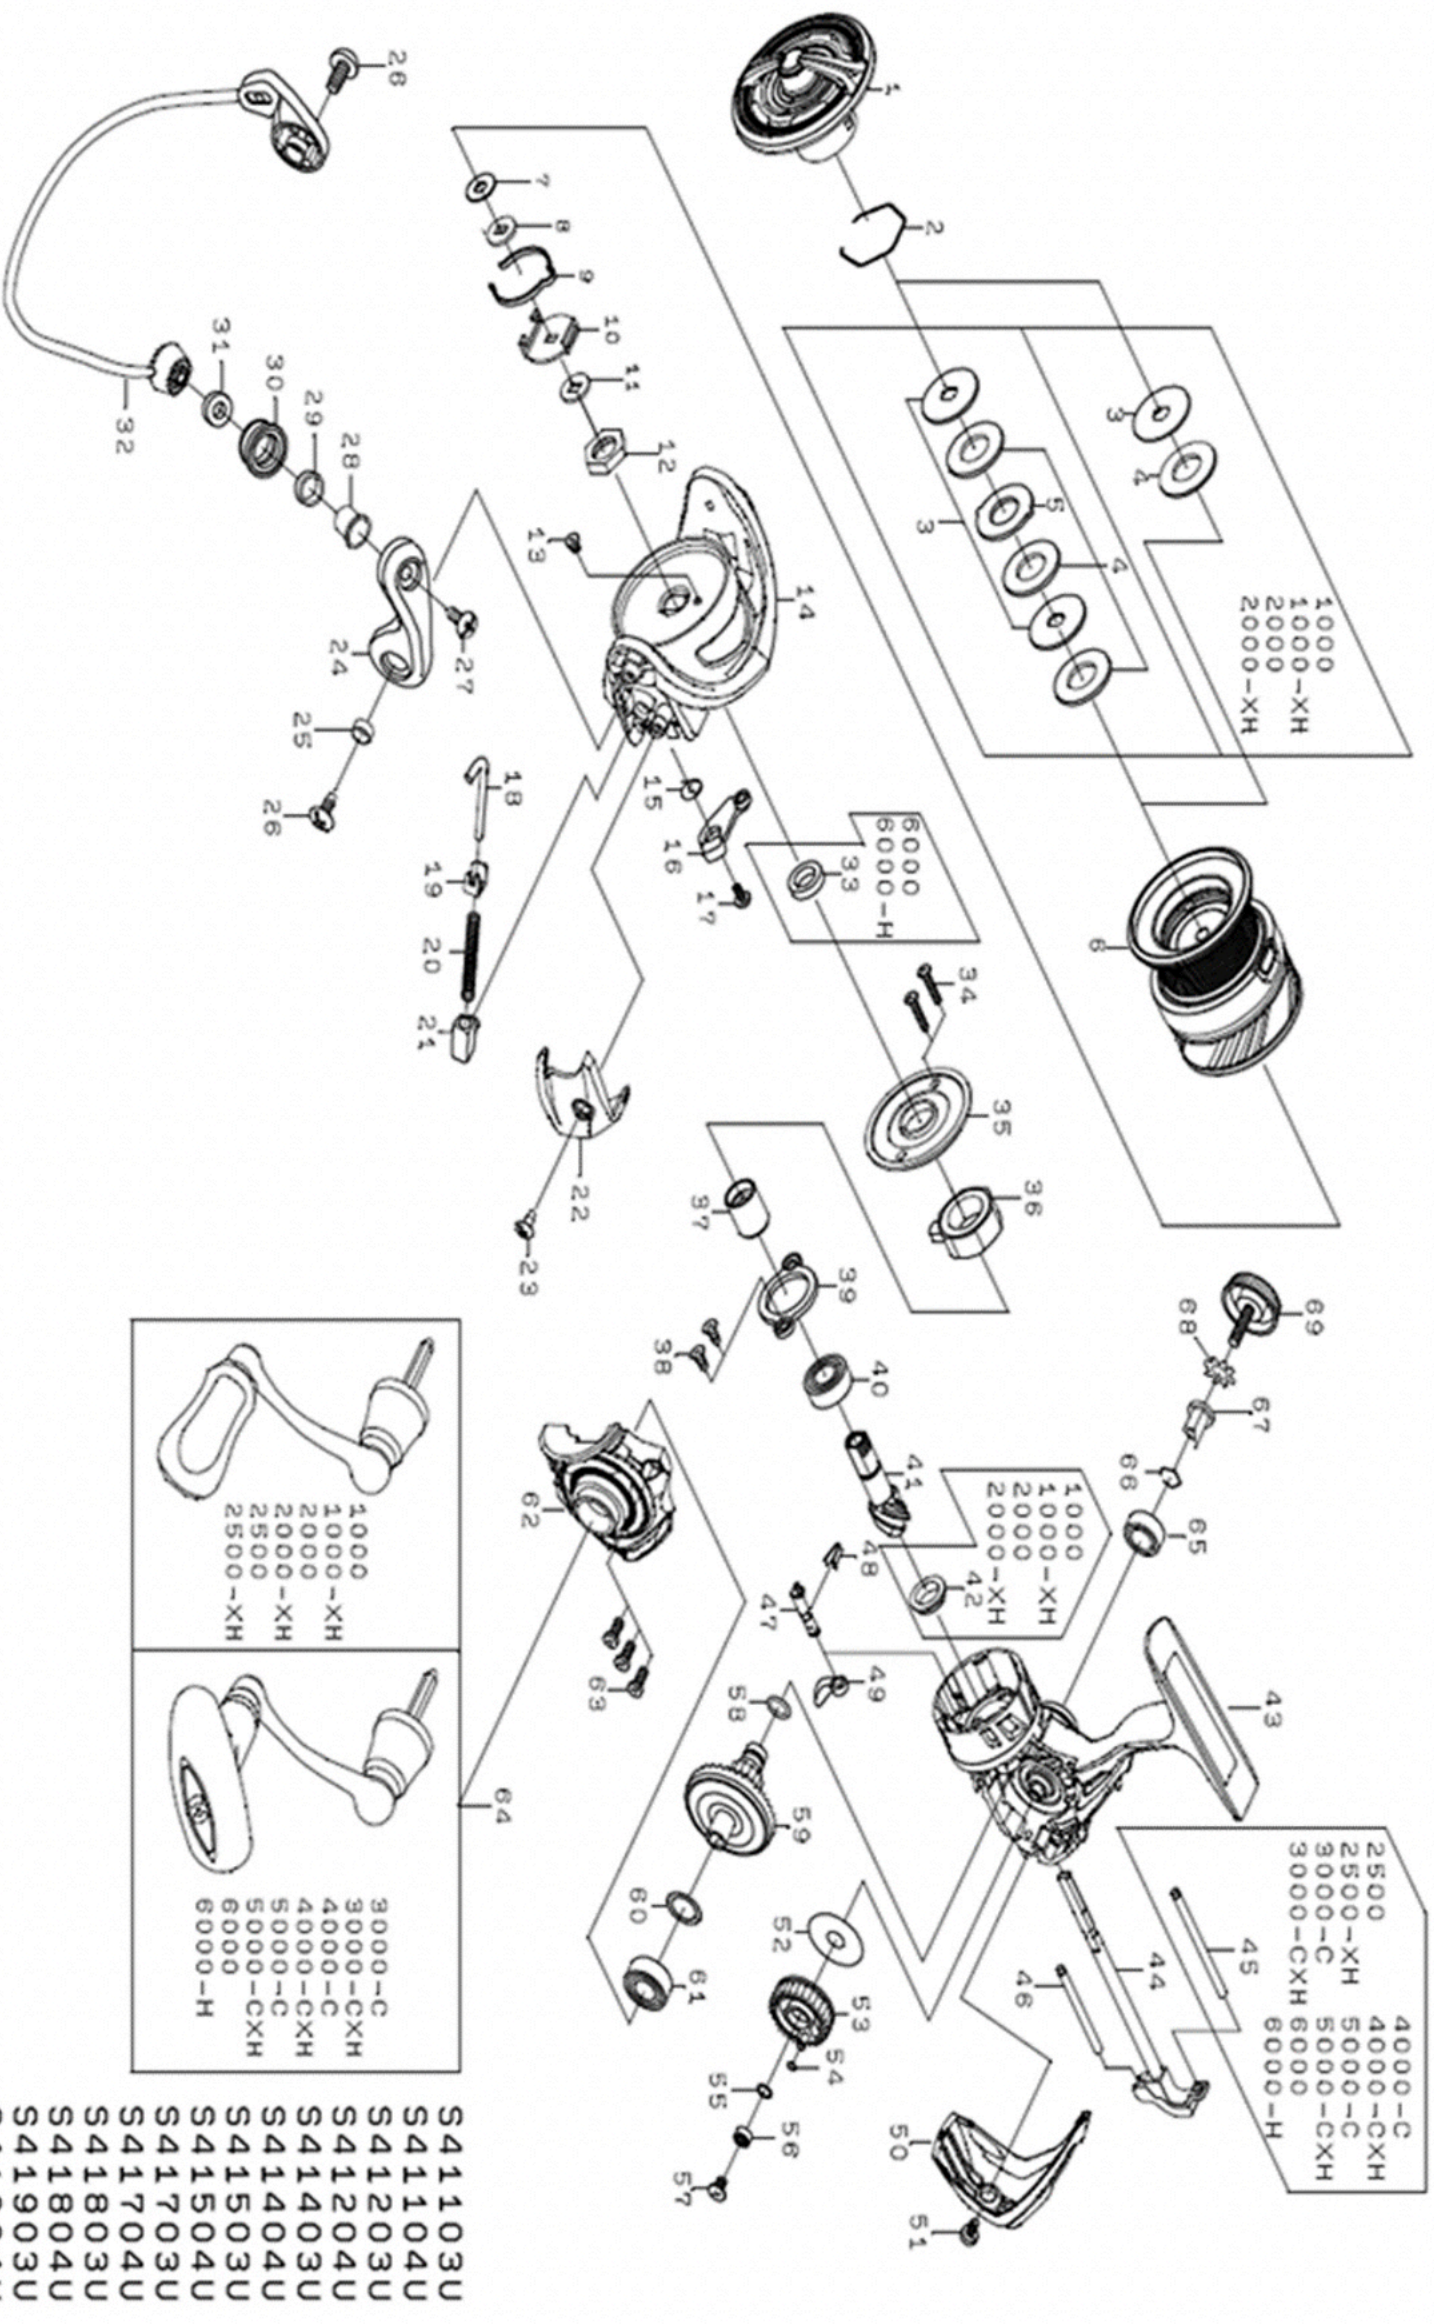

19 REVROS LT 1000

Feel Alive.

Please quote by part number, not key number when ordering.
spares@daiwaaustralia.com.au PH: (02) 8644 8644

REEL NAME	MGFT CODE	KEY NO	PARTS CODE	DESCRIPTION
19 REVROS LT 1000	S41103U	1	6Q376801	DRAG KNOB
19 REVROS LT 1000	S41103U	2	6Q346101	DRAG RING
19 REVROS LT 1000	S41103U	3	6J547001	DRAG DISC WASHER
19 REVROS LT 1000	S41103U	4	6J546801	DRAG WASHER
19 REVROS LT 1000	S41103U	5	-----	-----
19 REVROS LT 1000	S41103U	6	6Q478301	SPOOL ASSEMBLY (2 - 6)
19 REVROS LT 1000	S41103U	7	6Q348502	SPOOL WASHER(A)
19 REVROS LT 1000	S41103U	8	6E398000	SPOOL WASHER(B)
19 REVROS LT 1000	S41103U	9	6Q457701	CLICK LEAF SPRING
19 REVROS LT 1000	S41103U	10	6Q457601	CLICK HOLDER
19 REVROS LT 1000	S41103U	11	6Q344001	CLICK HOLDER WASHER
19 REVROS LT 1000	S41103U	12	6Q122401	ROTOR NUT
19 REVROS LT 1000	S41103U	13	6H022701	ROTOR NUT SCREW
19 REVROS LT 1000	S41103U	14	6Q139520	ROTOR
19 REVROS LT 1000	S41103U	15	6H443301	KICK LEVER SPRING
19 REVROS LT 1000	S41103U	16	6Q139601	KICK LEVER
19 REVROS LT 1000	S41103U	17	6H417701	KICK LEVER SCREW
19 REVROS LT 1000	S41103U	18	6Q139801	ARM LEVER SHAFT
19 REVROS LT 1000	S41103U	19	6H576101	ARM LEVER PLATE
19 REVROS LT 1000	S41103U	20	6H442401	ARM LEVER SPRING
19 REVROS LT 1000	S41103U	21	6Q121501	ARM LEVER SPRING HOLDER
19 REVROS LT 1000	S41103U	22	6Q146501	ARM LEVER SPRING COVER
19 REVROS LT 1000	S41103U	23	6G205001	COVER SCREW
19 REVROS LT 1000	S41103U	24	6Q121606	ARM LEVER
19 REVROS LT 1000	S41103U	25	6Q121701	ARM LEVER COLLAR
19 REVROS LT 1000	S41103U	26	6G205001	ARM LEVER SCREW
19 REVROS LT 1000	S41103U	27	6G195602	ROLLAR SCREW
19 REVROS LT 1000	S41103U	28	6G195501	ROLLAR COLLAR(A)
19 REVROS LT 1000	S41103U	29	6G220701	ROLLAR COLLAR(B)
19 REVROS LT 1000	S41103U	30	6J089902	LINE ROLLER
19 REVROS LT 1000	S41103U	31	6Q203401	ROLLAR COLLAR(C)
19 REVROS LT 1000	S41103U	32	6Q167501	BAIL ASSEMBLY
19 REVROS LT 1000	S41103U	33	-----	-----
19 REVROS LT 1000	S41103U	34	6G837101	SHIELD CAP SCREW
19 REVROS LT 1000	S41103U	35	6Q139401	SHEILD CAP
19 REVROS LT 1000	S41103U	36	6Q308301	ONEWAY CLUCH
19 REVROS LT 1000	S41103U	37	6J001401	CLUCH RING
19 REVROS LT 1000	S41103U	38	6Q126201	PINION BALL BEARING PLATE SCREW
19 REVROS LT 1000	S41103U	39	6Q195601	PINION BALL BEARING PLATE
19 REVROS LT 1000	S41103U	40	6G467302	PINION BALL BEARING
19 REVROS LT 1000	S41103U	41	6Q419301	PINION GEAR
19 REVROS LT 1000	S41103U	42	6Q419201	PINION COLLAR
19 REVROS LT 1000	S41103U	43	6Q478101	BODY
19 REVROS LT 1000	S41103U	44	6Q375301	MAIN SHAFT
19 REVROS LT 1000	S41103U	45	-----	-----
19 REVROS LT 1000	S41103U	46	6Q119104	OSCILLATING POST(B)
19 REVROS LT 1000	S41103U	47	6Q118101	STOPPER CAM
19 REVROS LT 1000	S41103U	48	6H697801	STOPPER CAM SPRING
19 REVROS LT 1000	S41103U	49	6Q118001	STOPPER LEVER
19 REVROS LT 1000	S41103U	50	6Q419901	REAR CAP
19 REVROS LT 1000	S41103U	51	6G270801	REAR CAP SCREW
19 REVROS LT 1000	S41103U	52	6H607902	OSCILLATING GEAR WASHER
19 REVROS LT 1000	S41103U	53	6Q375201	OSCILLATING GEAR
19 REVROS LT 1000	S41103U	54	6H770601	OSCILLATING GEAR ORING
19 REVROS LT 1000	S41103U	55	6H129200	OSCILLATING GEAR BEARING WASHER
19 REVROS LT 1000	S41103U	56	6G469005	OSCILLATING GEAR BALL BEARING
19 REVROS LT 1000	S41103U	57	6Q126101	OSCILLATING GEAR SCREW
19 REVROS LT 1000	S41103U	58	6G670501	DRIVE GEAR ORING
19 REVROS LT 1000	S41103U	59	6Q375901	DRIVE GEAR
19 REVROS LT 1000	S41103U	60	63758500	DRIVE WASHER
19 REVROS LT 1000	S41103U	61	6G467302	DRIVE BALL BEARING(A)
19 REVROS LT 1000	S41103U	62	6Q478201	BODY COVER
19 REVROS LT 1000	S41103U	63	6G115001	BODY COVER SCREW
19 REVROS LT 1000	S41103U	64	6Q478601	HANDLE ASSEMBLY
19 REVROS LT 1000	S41103U	65	6G522706	DRIVE BALL BEARING(B)
19 REVROS LT 1000	S41103U	66	6G472401	DRIVE BALL BEARING RING
19 REVROS LT 1000	S41103U	67	6F721001	HANDLE COLLAR
19 REVROS LT 1000	S41103U	68	61608401	HANDLE WASHER
19 REVROS LT 1000	S41103U	69	6Q132401	HANDLE SCREW