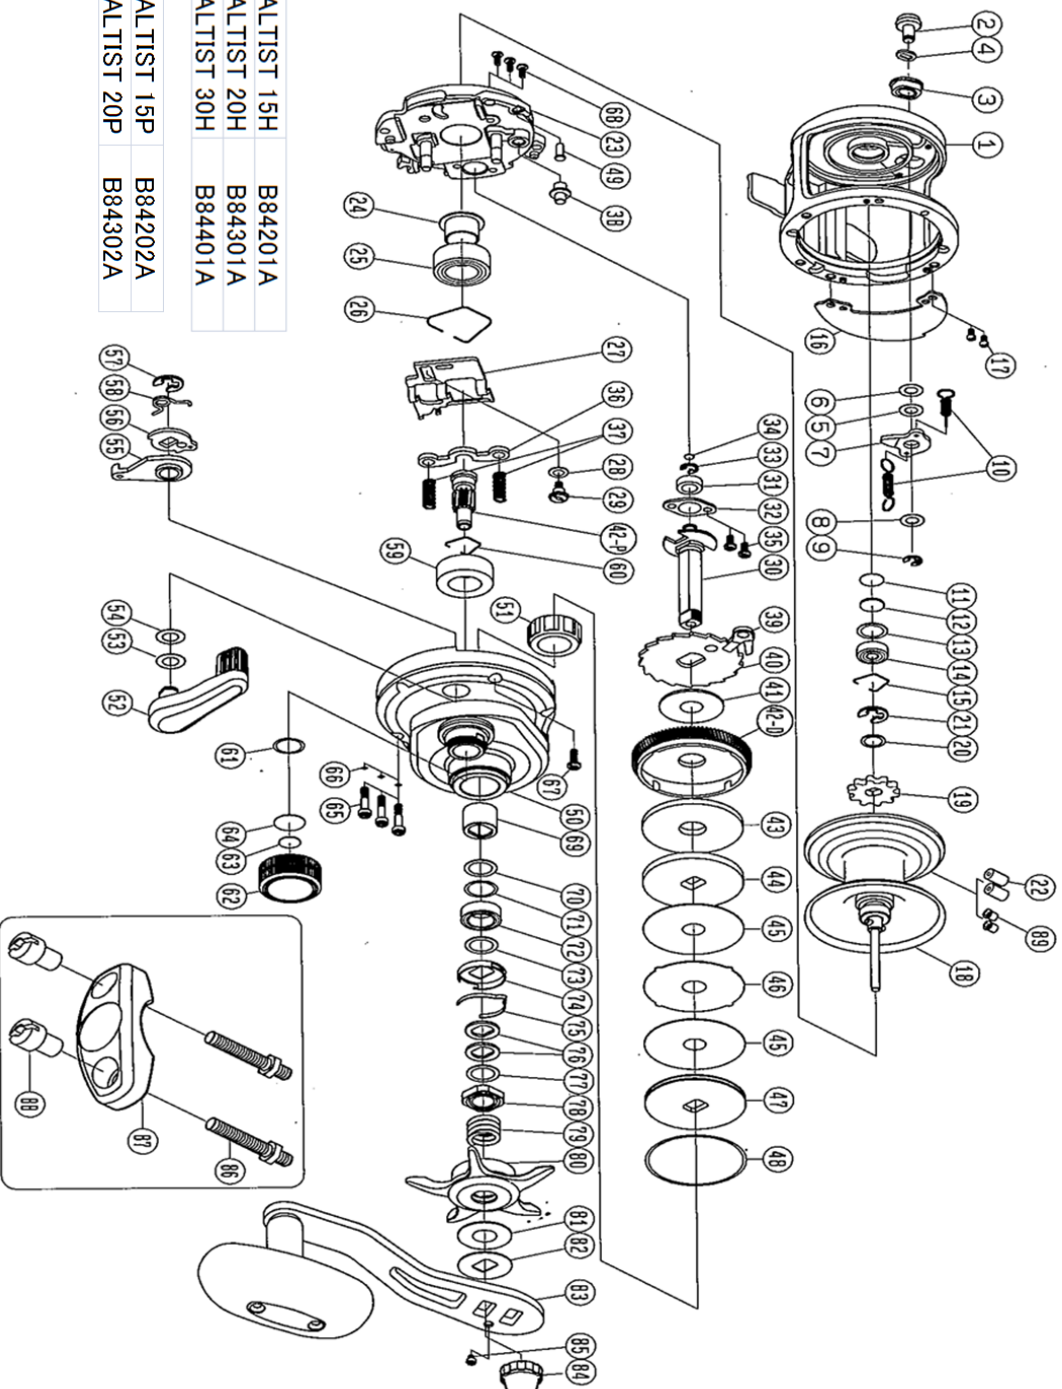

18 SALTIST 15H

Feel Alive.

Please quote by part number, not key number when ordering.
spares@daiwaaustralia.com.au PH: (02) 8644 8644

18 SALTIST 15H	B84201A
18 SALTIST 20H	B84301A
18 SALTIST 30H	B84401A
18 SALTIST 15P	B84202A
18 SALTIST 20P	B84302A