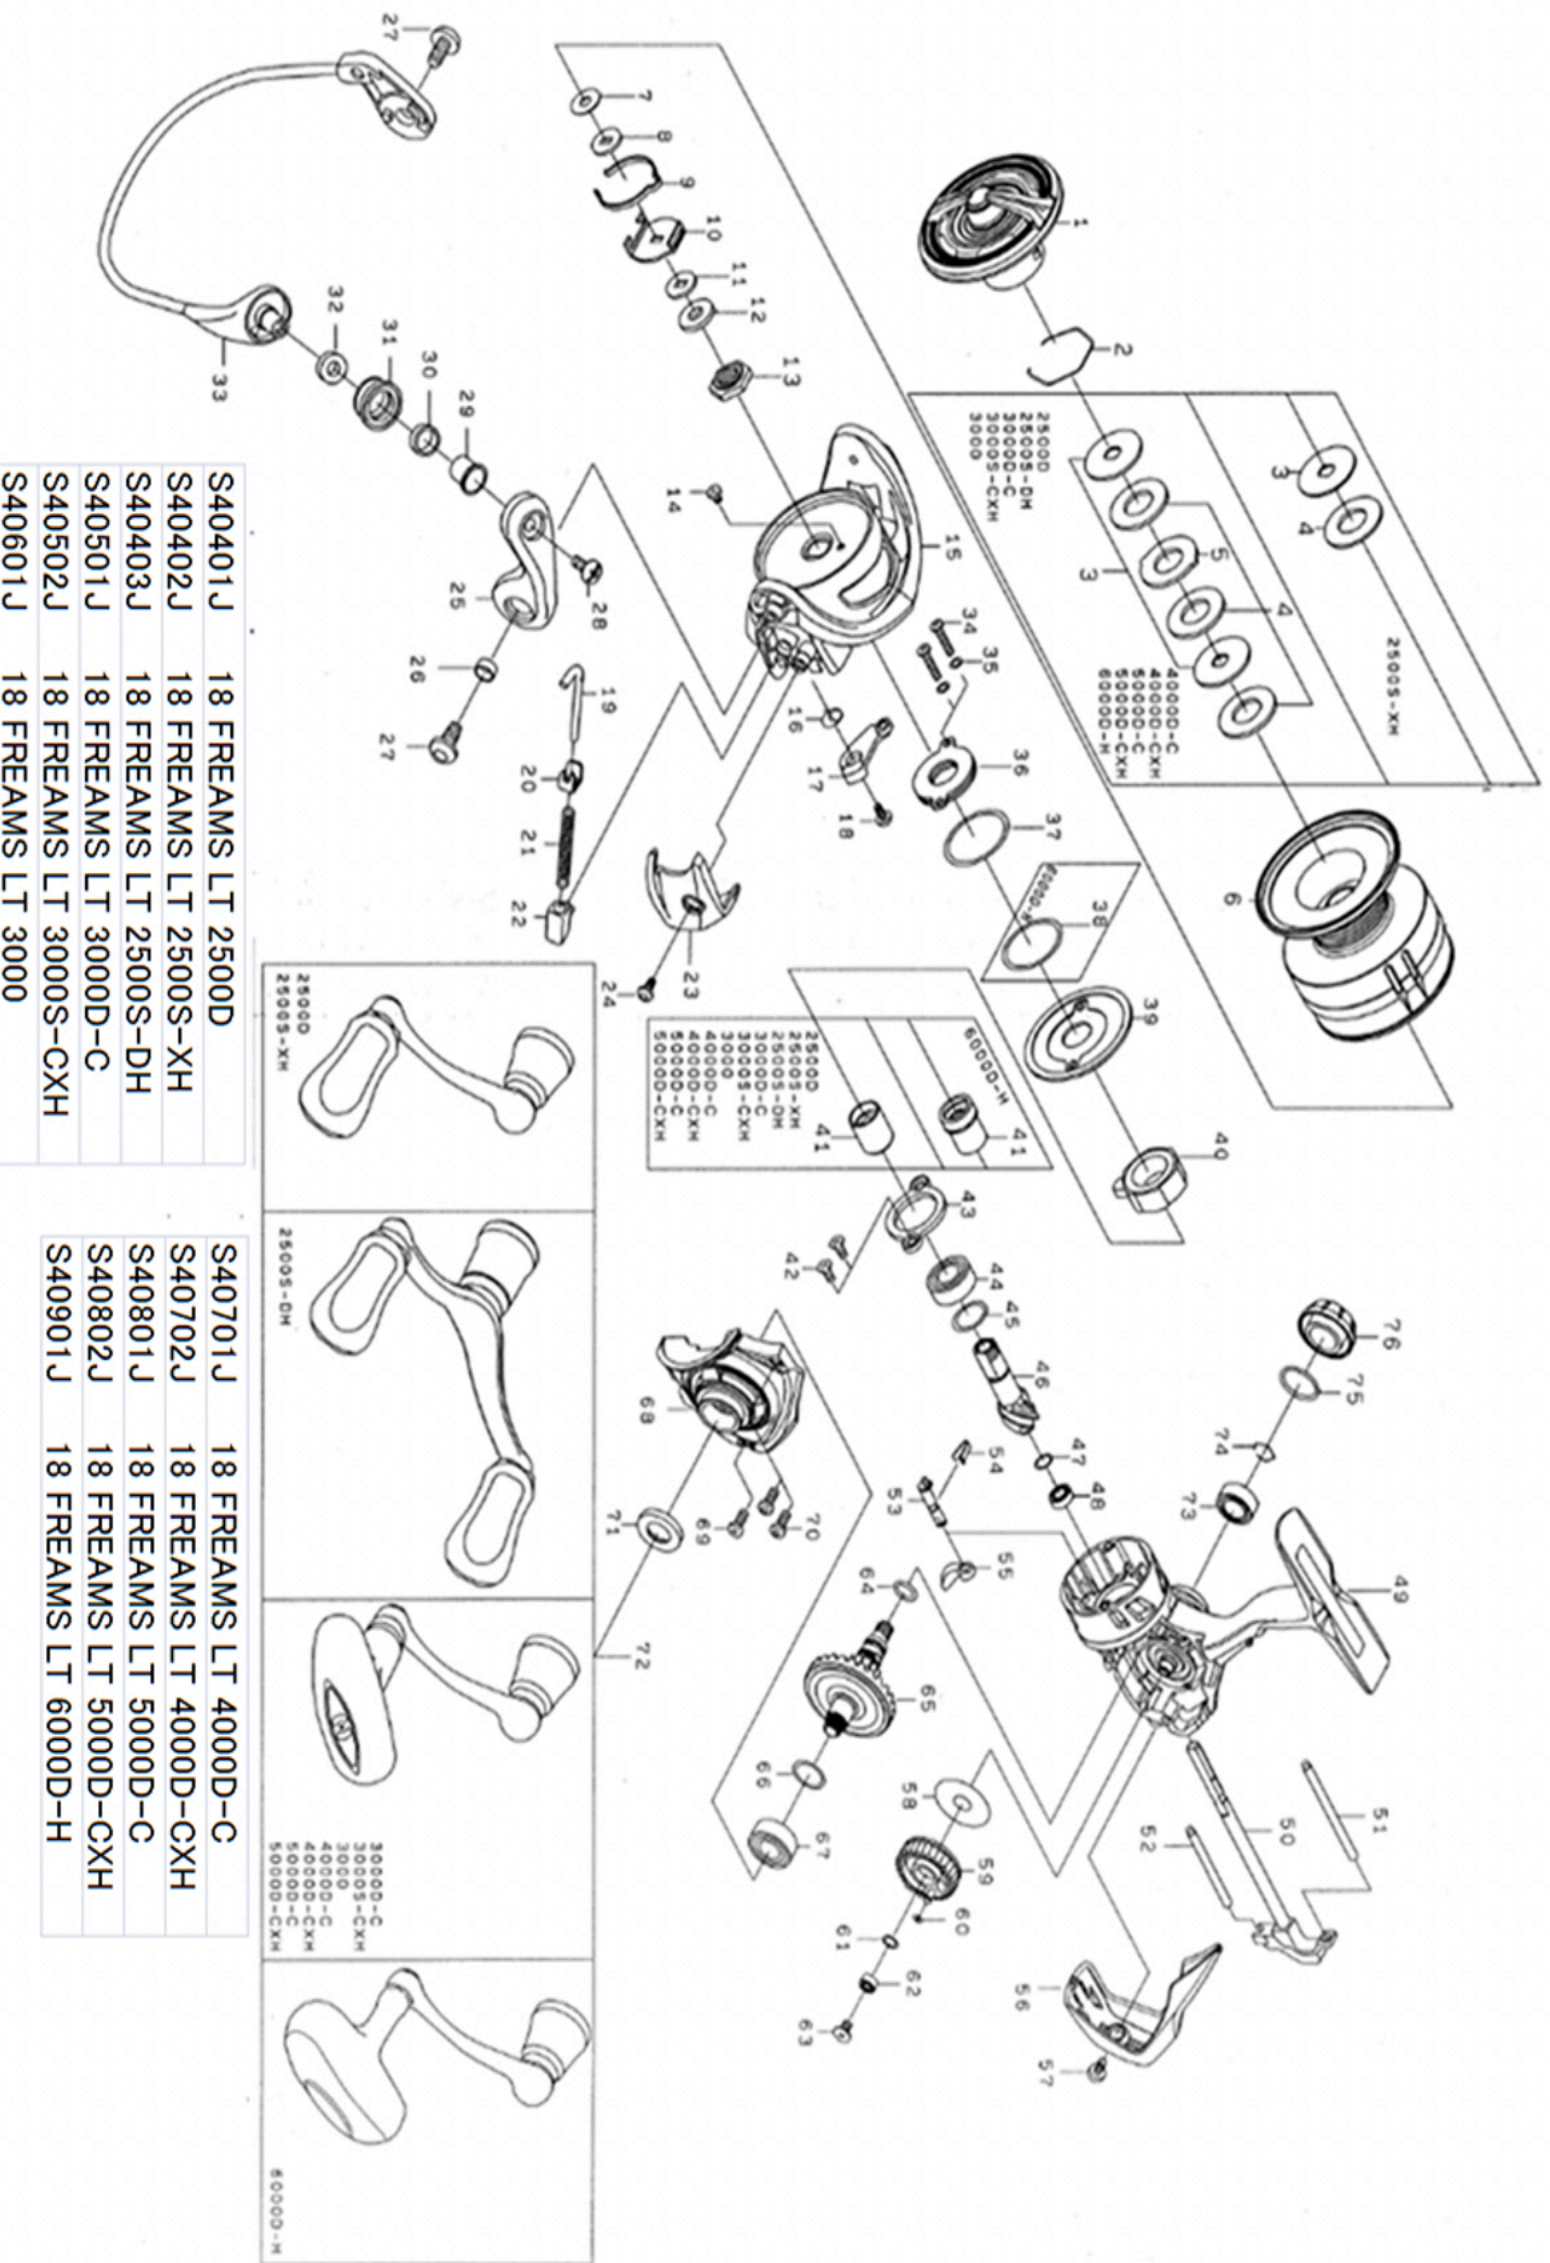

18 FREAMS LT 4000D-C

Feel Alive.

Please quote by part number, not key number when ordering.
spares@daiwaaustralia.com.au PH: (02) 8644 8644

S40401J	18 FREAMS LT 2500D
S40402J	18 FREAMS LT 2500S-XH
S40403J	18 FREAMS LT 2500S-DH
S40501J	18 FREAMS LT 3000D-C
S40502J	18 FREAMS LT 3000S-CXH
S40601J	18 FREAMS LT 3000