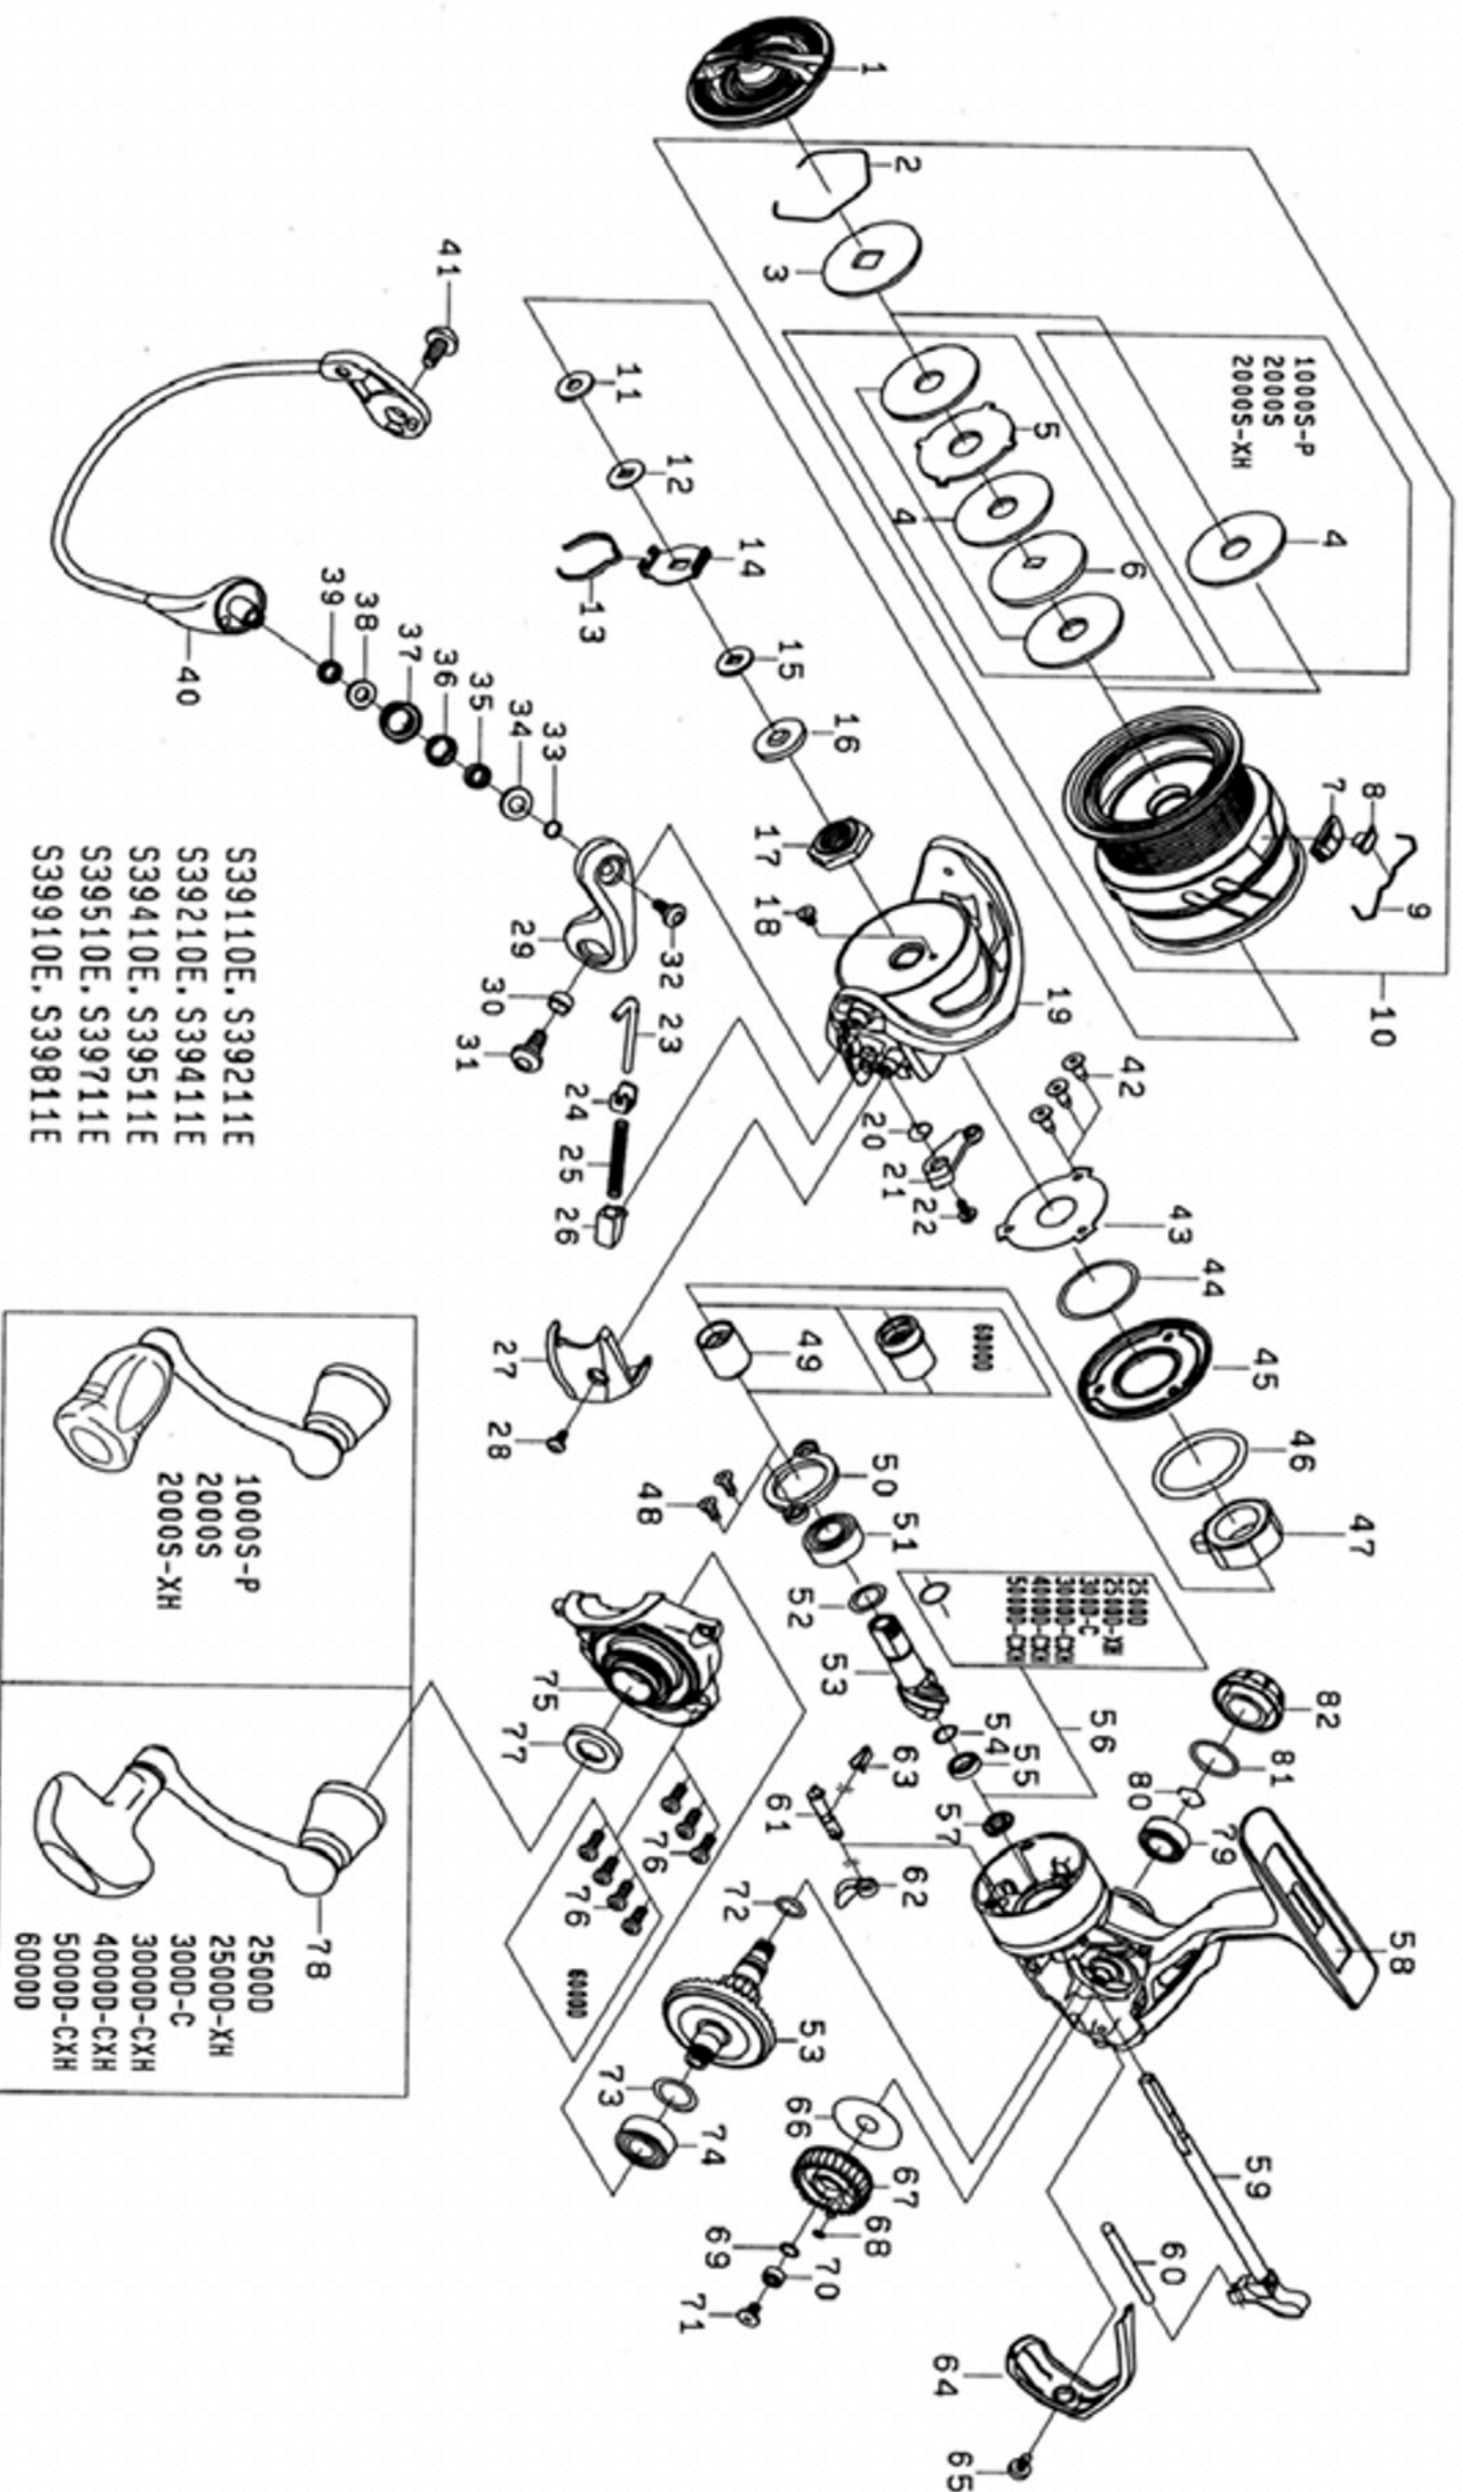

18 CALDIA LT 1000S-P

Feel Alive.

Please quote by part number, not key number when ordering.
spares@daiwaaustralia.com.au PH: (02) 8644 8644

18 CALDIA LT 1000S-P ~ LT 6000D

REEL NAME	MGFT CODE	KEY NO	PARTS CODE	DESCRIPTION
18 CALDIA LT 1000S-P	S39110E	1	6J697001	DRAG KNOB
18 CALDIA LT 1000S-P	S39110E	2	6J547101	DRAG RING
18 CALDIA LT 1000S-P	S39110E	3	6J547001	DRAG DISC WASHER
18 CALDIA LT 1000S-P	S39110E	4	6J678801	ATD DRAG WASHER (1 pack - 3pcs)
18 CALDIA LT 1000S-P	S39110E	5	-	DRAG LIP WASHER
18 CALDIA LT 1000S-P	S39110E	6	-	DRAG DISC WASHER
18 CALDIA LT 1000S-P	S39110E	7	6J563601	LINE STOPPER PLATE
18 CALDIA LT 1000S-P	S39110E	8	6J558001	LINE STOPPER
18 CALDIA LT 1000S-P	S39110E	9	6J314801	LINE STOPPER SPRING
18 CALDIA LT 1000S-P	S39110E	10	6J696701	SPOOL ASSY (2 ~ 10)
18 CALDIA LT 1000S-P	S39110E	11	6E398000	SPOOL WASHER (A)
18 CALDIA LT 1000S-P	S39110E	12	6E467101	SPOOL WASHER (B)
18 CALDIA LT 1000S-P	S39110E	13	6J525101	CLICK LEAF SPRING
18 CALDIA LT 1000S-P	S39110E	14	6J546201	CLICK HOLDER
18 CALDIA LT 1000S-P	S39110E	15	6J703101	CLICK HOLDER WASHER
18 CALDIA LT 1000S-P	S39110E	16	6H986901	ROTOR NUT PACKING
18 CALDIA LT 1000S-P	S39110E	17	6H961101	ROTOR NUT
18 CALDIA LT 1000S-P	S39110E	18	6H022701	ROTOR NUT SCREW
18 CALDIA LT 1000S-P	S39110E	19	6H974326	ROTOR
18 CALDIA LT 1000S-P	S39110E	20	6H443301	KICK LEVER SPRING
18 CALDIA LT 1000S-P	S39110E	21	6H443401	KICK LEVER ASSY
18 CALDIA LT 1000S-P	S39110E	22	6H417701	KICK LEVER SCREW
18 CALDIA LT 1000S-P	S39110E	23	6H443601	ARM LEVER SHAFT
18 CALDIA LT 1000S-P	S39110E	24	6H576101	ARM LEVER SHAFT PLATE
18 CALDIA LT 1000S-P	S39110E	25	6H442401	ARM LEVER SHAFT SPRING
18 CALDIA LT 1000S-P	S39110E	26	6H414301	ARM LEVER SHAFT HOLDER
18 CALDIA LT 1000S-P	S39110E	27	6H974401	ARM LEVER SP COVER
18 CALDIA LT 1000S-P	S39110E	28	6H431301	ARM LEVER SP COVER SCREW
18 CALDIA LT 1000S-P	S39110E	29	6H960102	ARM LEVER
18 CALDIA LT 1000S-P	S39110E	30	6H962401	ARM LEVER COLLAR
18 CALDIA LT 1000S-P	S39110E	31	6H431201	ARM LEVER SCREW
18 CALDIA LT 1000S-P	S39110E	32	6H697701	ROLLER SCREW
18 CALDIA LT 1000S-P	S39110E	33	6H961001	ROLLER COLLAR (A)
18 CALDIA LT 1000S-P	S39110E	34	6H038301	ROLLER BEARING PACKING
18 CALDIA LT 1000S-P	S39110E	35	6G686903	ROLLER BALL BEARING
18 CALDIA LT 1000S-P	S39110E	36	6H960901	ROLLER BEARING COLLAR
18 CALDIA LT 1000S-P	S39110E	37	6G686703	LINE ROLLER
18 CALDIA LT 1000S-P	S39110E	38	6H960801	ROLLER COLLAR (B)
18 CALDIA LT 1000S-P	S39110E	39	6H960701	ROLLER COLLAR (C)
18 CALDIA LT 1000S-P	S39110E	40	6H974501	BAIL ASSY
18 CALDIA LT 1000S-P	S39110E	41	6H431201	BAIL HOLDER SCREW
18 CALDIA LT 1000S-P	S39110E	42	6J429301	MAGSEALED PLATE SCREW
18 CALDIA LT 1000S-P	S39110E	43	6J675201	MAGSEALED PLATE
18 CALDIA LT 1000S-P	S39110E	44	6J354801	MAGSEALED PLATE ORING
18 CALDIA LT 1000S-P	S39110E	45	6J445901	MAGSEALED CAP
18 CALDIA LT 1000S-P	S39110E	46	6J639900	ONEWAY CLUTCH WASHER
18 CALDIA LT 1000S-P	S39110E	47	6J388401	ONEWAY CLUTCH
18 CALDIA LT 1000S-P	S39110E	48	6G997301	PINION BEARING PLATE SCREW
18 CALDIA LT 1000S-P	S39110E	49	6J001403	CLUTCH RING
18 CALDIA LT 1000S-P	S39110E	50	6H442201	PINION BEARING PLATE
18 CALDIA LT 1000S-P	S39110E	51	6G467302	PINION BALL BEARING (A)
18 CALDIA LT 1000S-P	S39110E	52	63758500	PINION BEARING WASHER
18 CALDIA LT 1000S-P	S39110E	53	6Z023903	PINION + DRIVE GEAR SET
18 CALDIA LT 1000S-P	S39110E	54	6J683001	PINION BEARING SPRING WASHER
18 CALDIA LT 1000S-P	S39110E	55	6H959601	PINION BALL BEARING (B)
18 CALDIA LT 1000S-P	S39110E	56	-	PINION COLLAR WASHER
18 CALDIA LT 1000S-P	S39110E	57	6J387701	PINION COLLAR
18 CALDIA LT 1000S-P	S39110E	58	6J696901	BODY ASSY
18 CALDIA LT 1000S-P	S39110E	59	6J559702	MAIN SHAFT
18 CALDIA LT 1000S-P	S39110E	60	6J526101	OSCILLATING POST
18 CALDIA LT 1000S-P	S39110E	61	6H595501	STOPPER CAM
18 CALDIA LT 1000S-P	S39110E	62	6H595401	STOPPER LEVER
18 CALDIA LT 1000S-P	S39110E	63	6H697801	STOPPER CAM LEAF SPRING
18 CALDIA LT 1000S-P	S39110E	64	6J524901	REAR CAP
18 CALDIA LT 1000S-P	S39110E	65	6J389001	REAR CAP SCREW
18 CALDIA LT 1000S-P	S39110E	66	6H607902	OSCILLATING GEAR WASHER
18 CALDIA LT 1000S-P	S39110E	67	6J535801	OSCILLATING GEAR
18 CALDIA LT 1000S-P	S39110E	68	6G683301	OSCILLATING GEAR ORING
18 CALDIA LT 1000S-P	S39110E	69	6H129200	OSCILLATING GEAR BALL BEARING WASHER
18 CALDIA LT 1000S-P	S39110E	70	6G469005	OSCILLATING GEAR BALL BEARING
18 CALDIA LT 1000S-P	S39110E	71	6G997001	OSCILLATING GEAR BALL BEARING SCREW
18 CALDIA LT 1000S-P	S39110E	72	6G670501	DRIVE GEAR ORING
18 CALDIA LT 1000S-P	S39110E	73	63758500	DRIVE WASHER
18 CALDIA LT 1000S-P	S39110E	74	6G467302	DRIVE GEAR BALL BEARING (A)
18 CALDIA LT 1000S-P	S39110E	75	6J628803	BODY COVER ASSY
18 CALDIA LT 1000S-P	S39110E	76	6J389801	BODY COVER SCREW
18 CALDIA LT 1000S-P	S39110E	77	6J130201	HANDLE CAP PACKING
18 CALDIA LT 1000S-P	S39110E	78	6J696601	HANDLE ASSY
18 CALDIA LT 1000S-P	S39110E	79	6G522706	DRIVE GEAR BALL BEARING (B)
18 CALDIA LT 1000S-P	S39110E	80	6G472401	DRIVE BEARING RING
18 CALDIA LT 1000S-P	S39110E	81	6G162401	HANDLE CAP ORING
18 CALDIA LT 1000S-P	S39110E	82	6J389701	HANDLE CAP