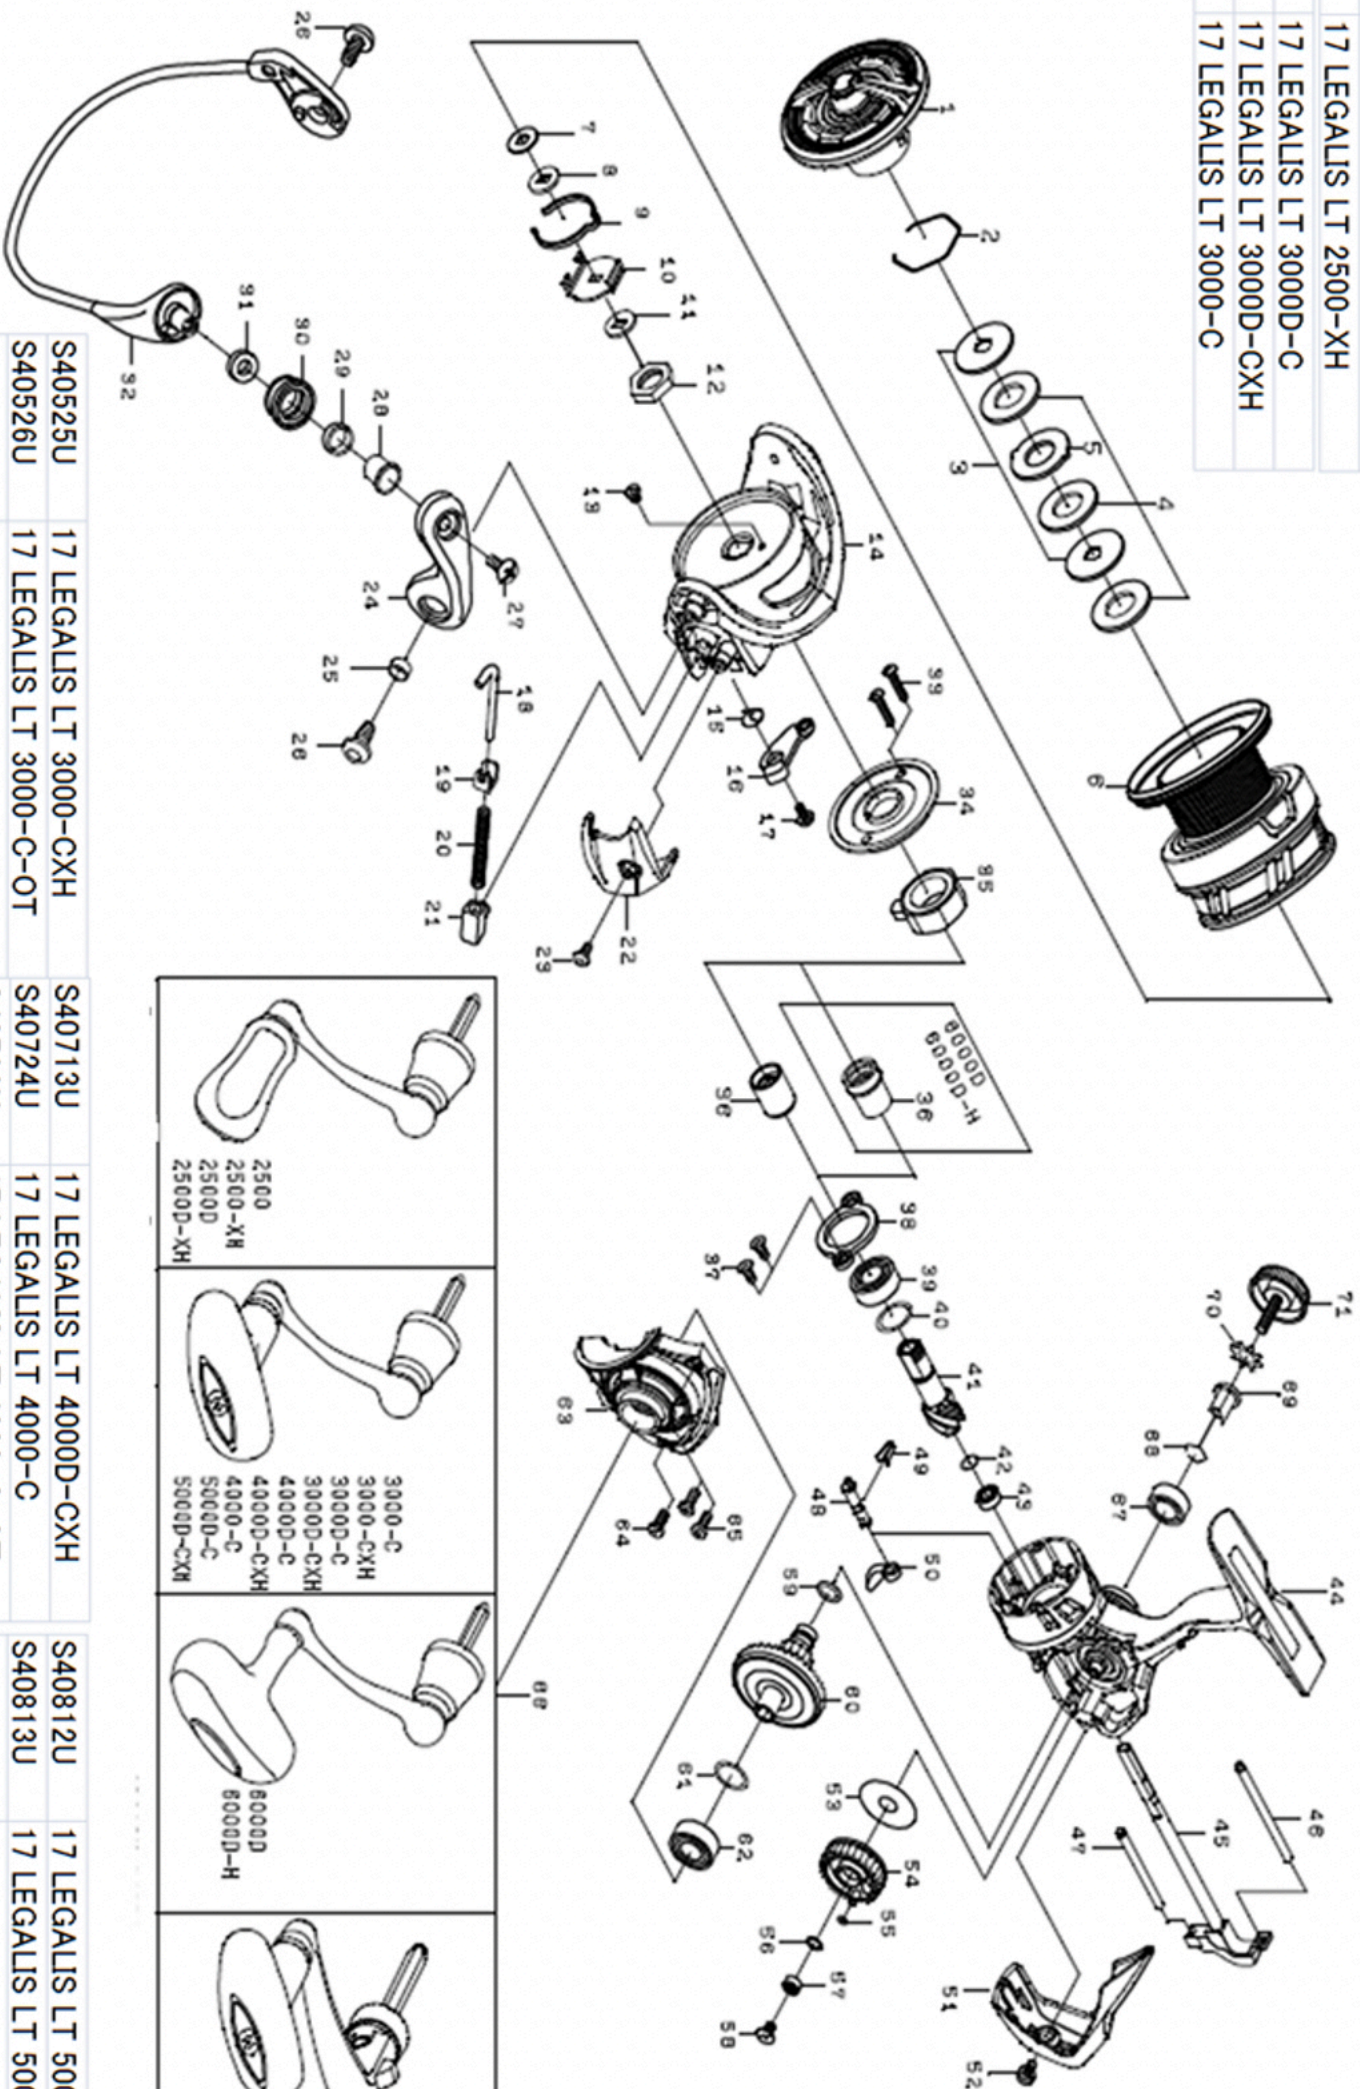

17 LEGALIS LT 6000D

Feel Alive.

Please quote by part number, not key number when ordering.
spares@daiwaaustralia.com.au PH: (02) 8644 8644

S40412U	17 LEGALIS LT 2500D
S40413U	17 LEGALIS LT2500D-XH
S40424U	17 LEGALIS LT 2500
S40425U	17 LEGALIS LT 2500-XH
S40512U	17 LEGALIS LT 3000D-C
S40513U	17 LEGALIS LT 3000D-CXH
S40524U	17 LEGALIS LT 3000-C

S40525U	17 LEGALIS LT 3000-CXH	S40713U	17 LEGALIS LT 4000D-CXH	S40812U	17 LEGALIS LT 5000D-C
S40526U	17 LEGALIS LT 3000-C-OT	S40724U	17 LEGALIS LT 4000-C	S40813U	17 LEGALIS LT 5000D-CXH
S40527U	17 LEGALIS LT 3000-CXH-OT	S40726U	17 LEGALIS LT 4000-C-OT	S40912U	17 LEGALIS LT 6000D
S40712U	17 LEGALIS LT 4000D-C	S40727U	17 LEGALIS LT 4000-CXH-OT	S40913U	17 LEGALIS LT 6000D-H