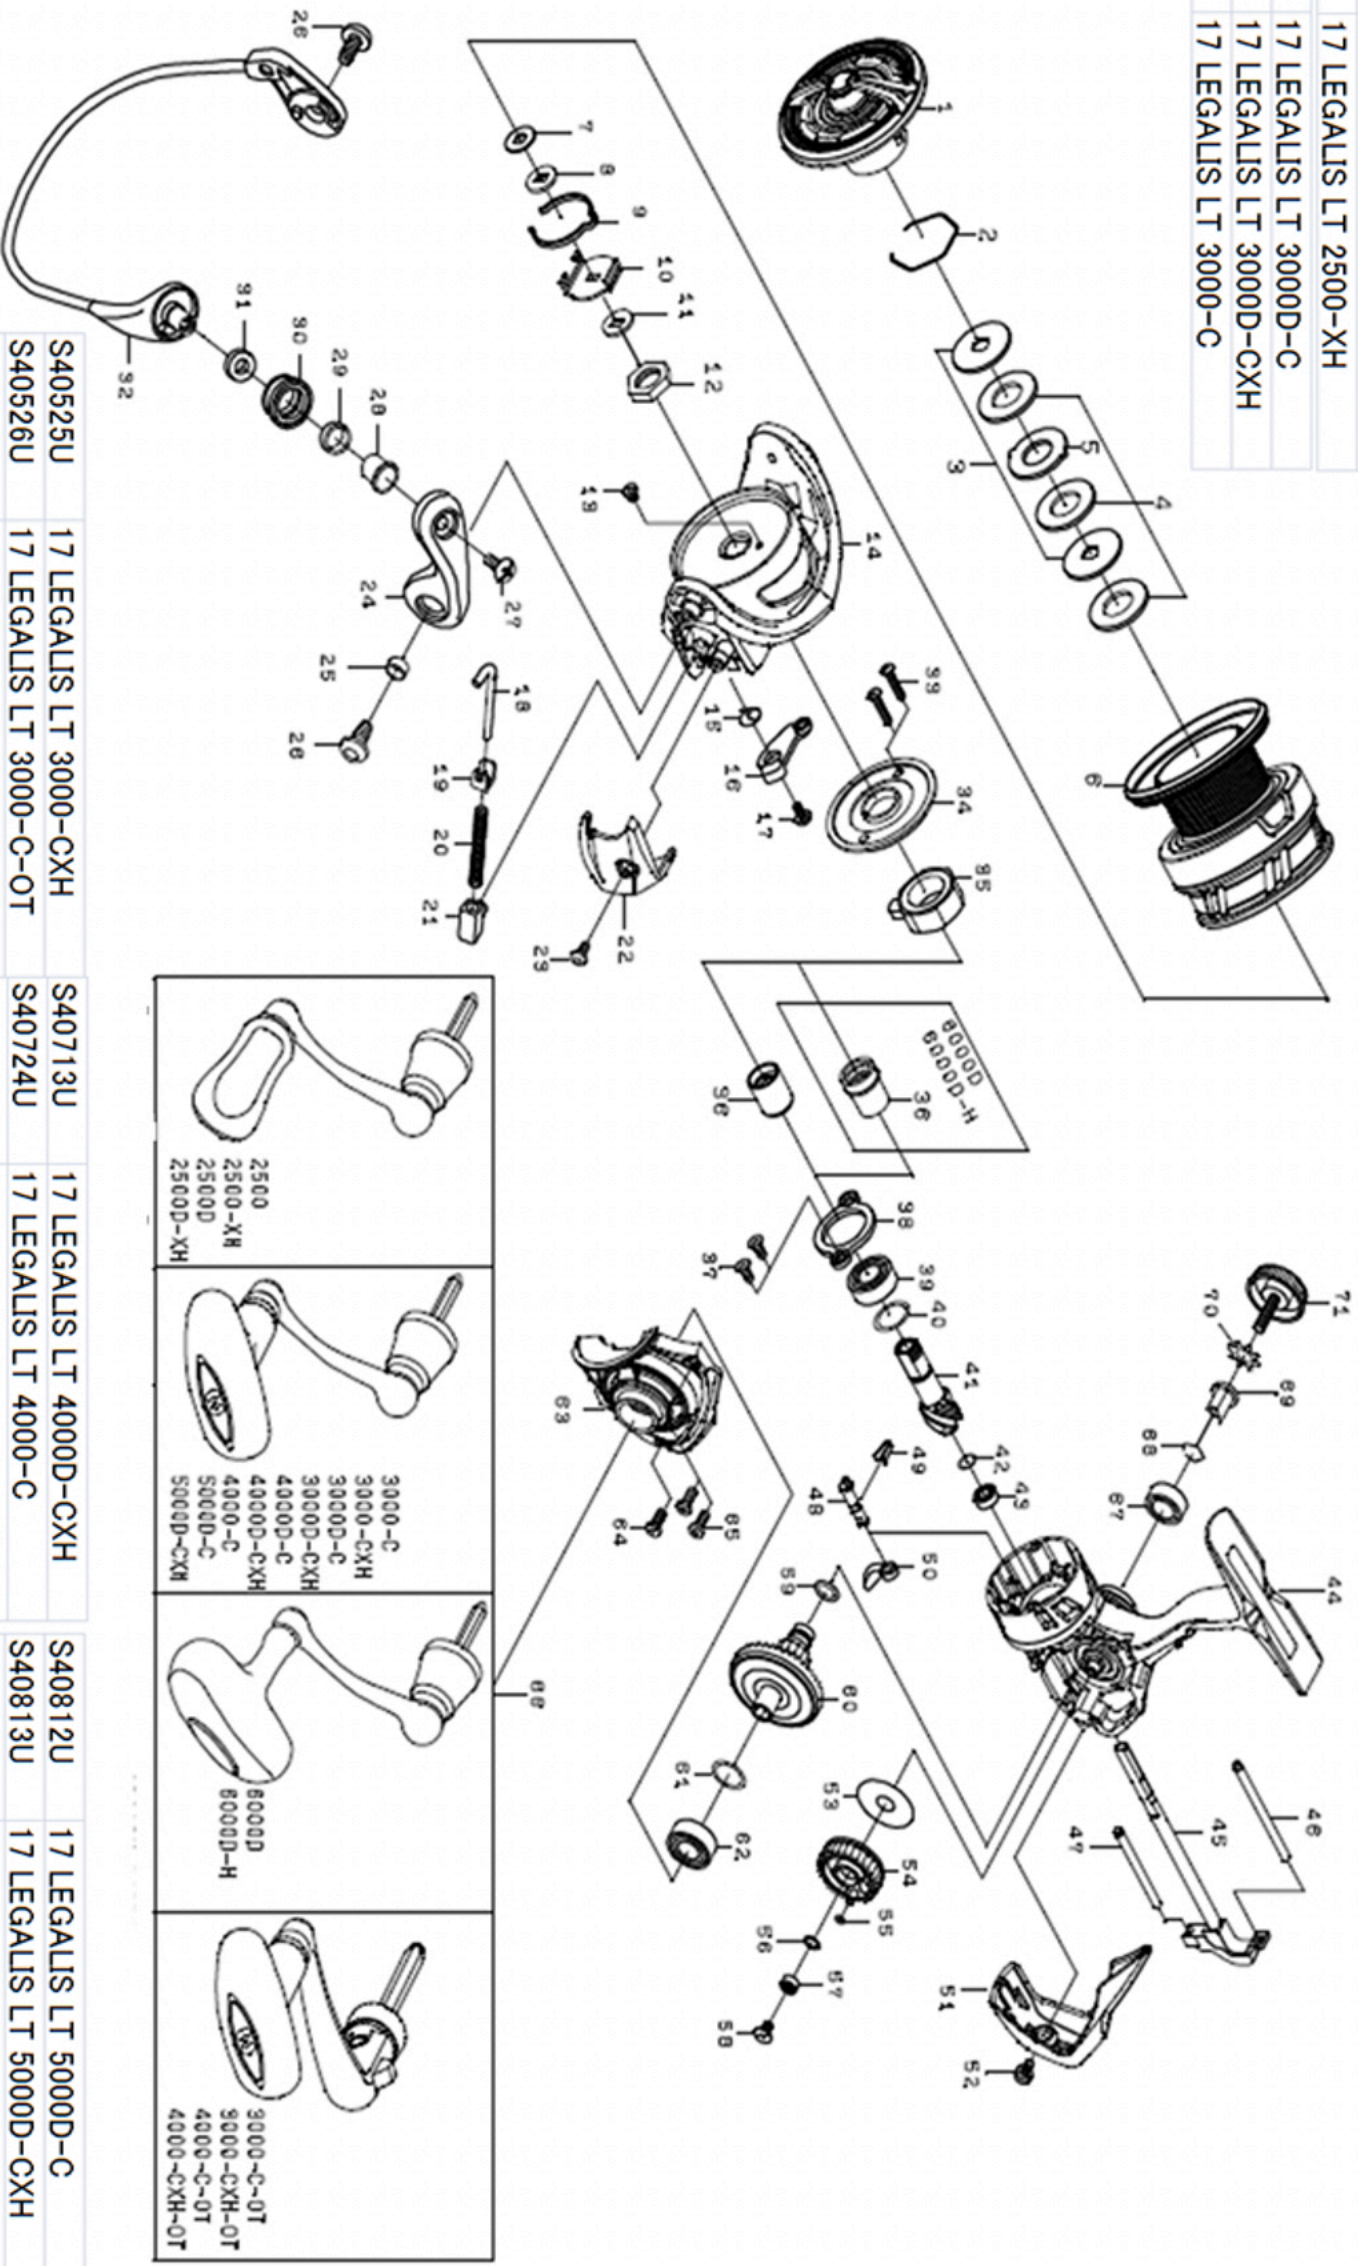

17 LEGALLIS LT 5000D-C

Feel Alive.

Please quote by part number, not key number when ordering.

spares@daiwaaustralia.com.au

PH: (02) 8644 8644

S40412U	17 LEGALLIS LT 2500D
S40413U	17 LEGALLIS LT2500D-XH
S40424U	17 LEGALLIS LT 2500
S40425U	17 LEGALLIS LT 2500-XH
S40512U	17 LEGALLIS LT 3000D-C
S40513U	17 LEGALLIS LT 3000D-CXH
S40524U	17 LEGALLIS LT 3000-C

S40525U	17 LEGALLIS LT 3000-CXH	S40713U	17 LEGALLIS LT 4000D-CXH	S40812U	17 LEGALLIS LT 5000D-C
S40526U	17 LEGALLIS LT 3000-C-OT	S40724U	17 LEGALLIS LT 4000-C	S40813U	17 LEGALLIS LT 5000D-CXH
S40527U	17 LEGALLIS LT 3000-CXH-OT	S40726U	17 LEGALLIS LT 4000-C-OT	S40912U	17 LEGALLIS LT 6000D
S40712U	17 LEGALLIS LT 4000D-C	S40727U	17 LEGALLIS LT 4000-CXH-OT	S40913U	17 LEGALLIS LT 6000D-H