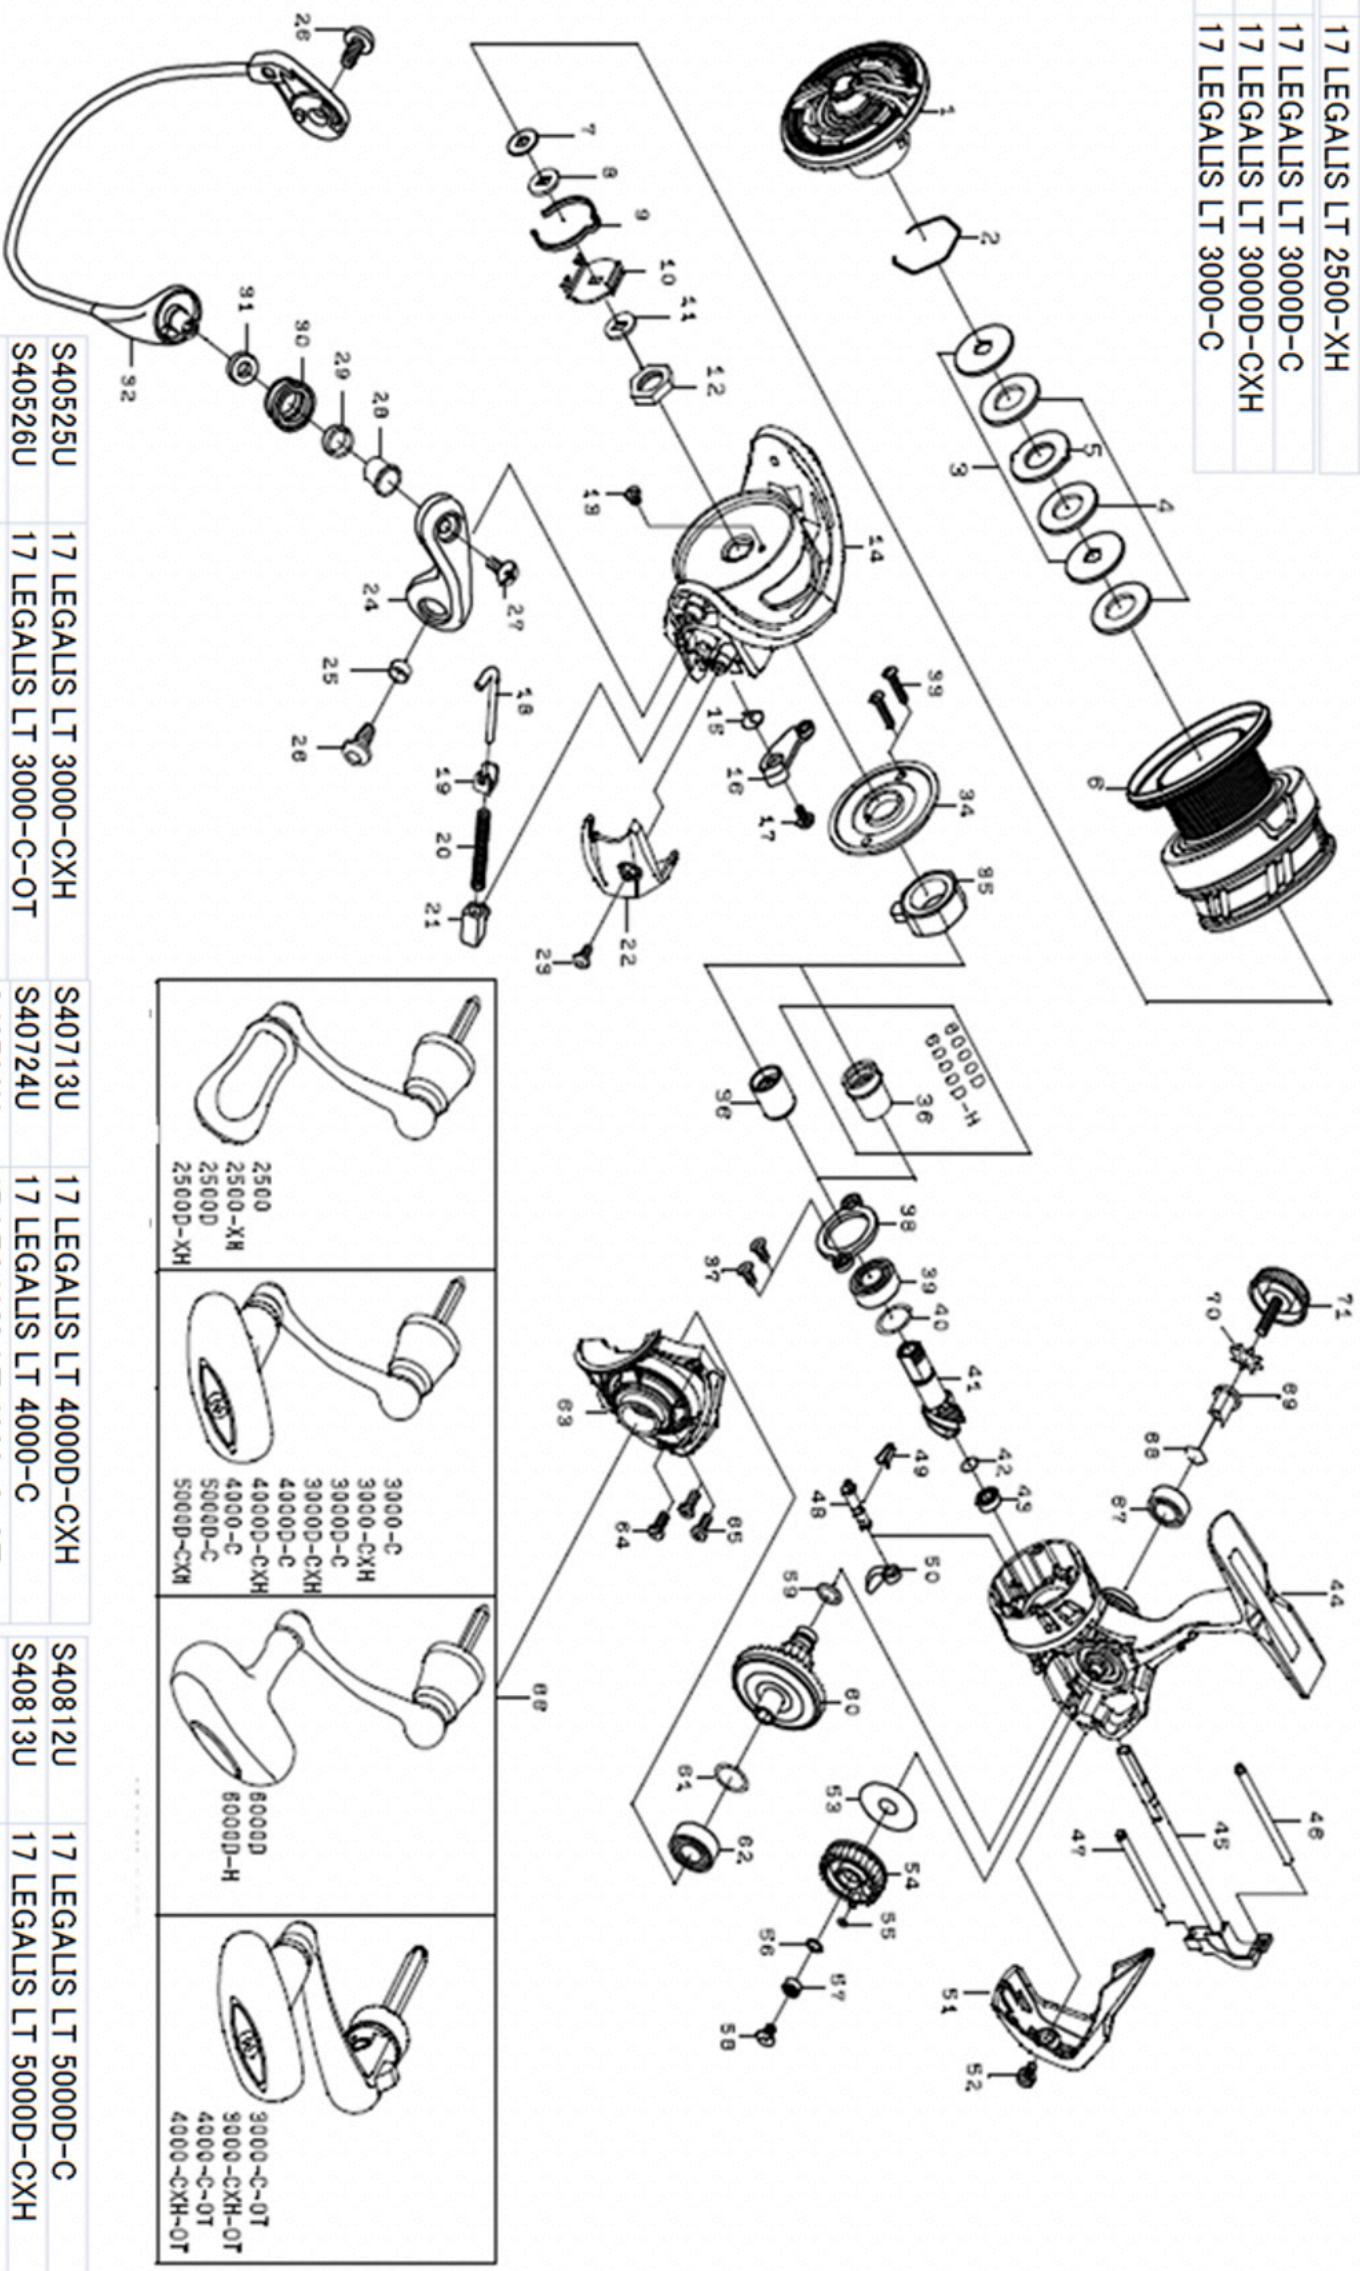

17 LEGALIS LT 4000D-C

Feel Alive.

Please quote by part number, not key number when ordering.
spares@daiwaaustralia.com.au PH: (02) 8644 8644

S40412U	17 LEGALIS LT 2500D
S40413U	17 LEGALIS LT2500D-XH
S40424U	17 LEGALIS LT 2500
S40425U	17 LEGALIS LT 2500-XH
S40512U	17 LEGALIS LT 3000D-C
S40513U	17 LEGALIS LT 3000D-CXH
S40524U	17 LEGALIS LT 3000-C