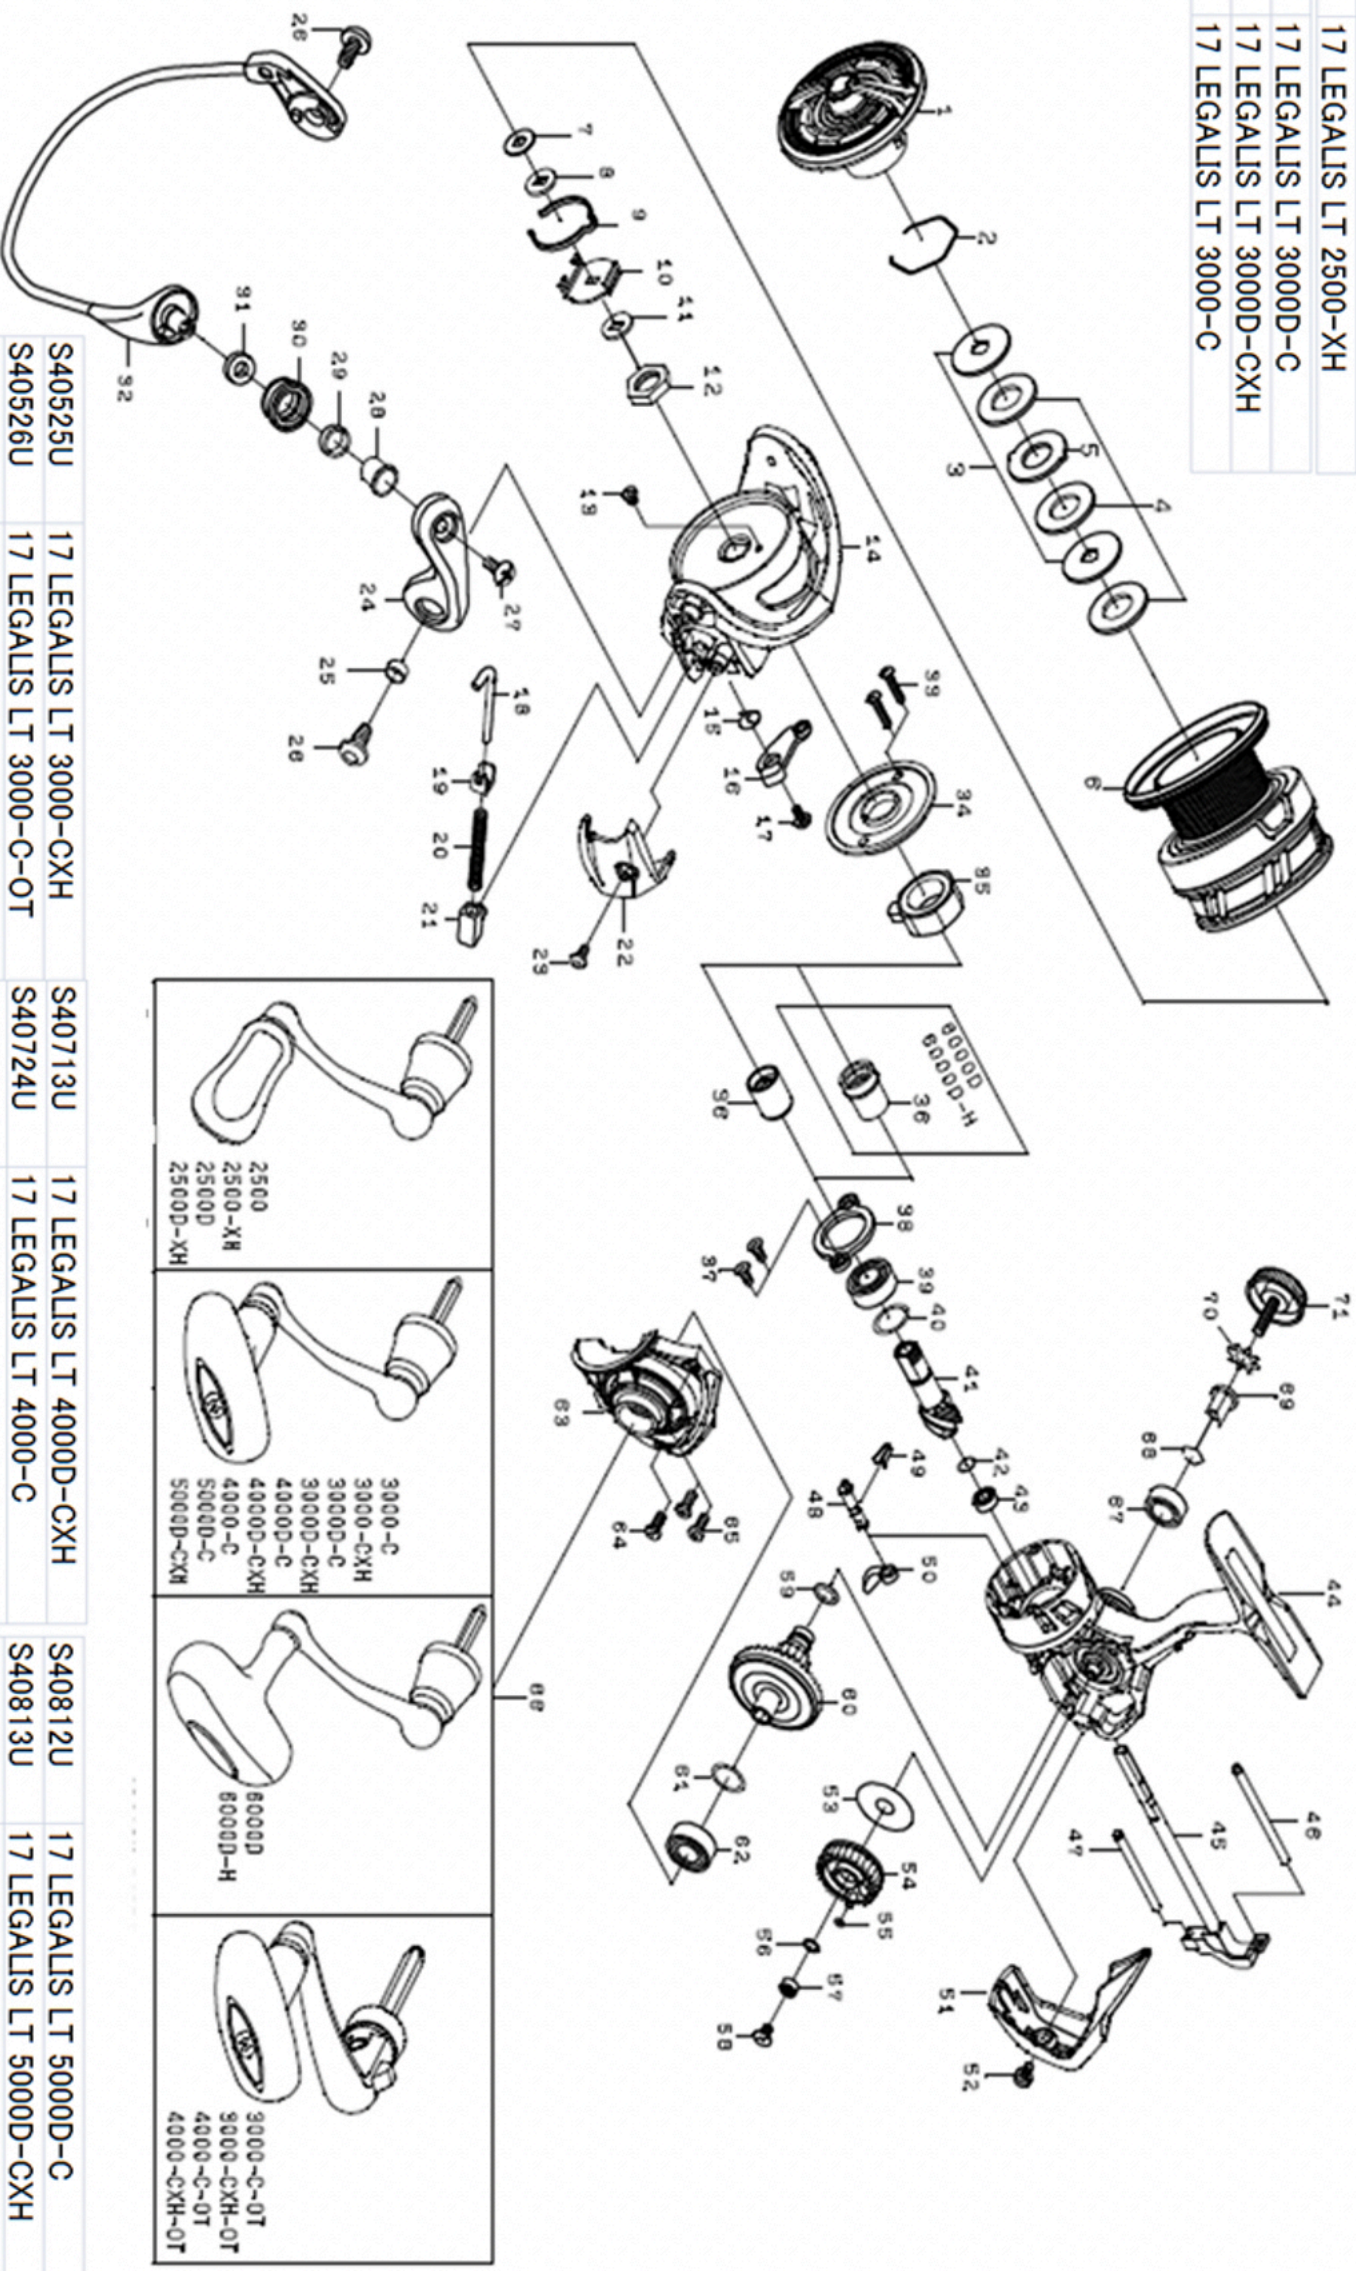

17 LEGALIS LT 3000D-C

Feel Alive.

Please quote by part number, not key number when ordering.

spares@daiwaaustralia.com.au PH: (02) 8644 8644

S40412U	17 LEGALIS LT 2500D
S40413U	17 LEGALIS LT2500D-XH
S40424U	17 LEGALIS LT 2500
S40425U	17 LEGALIS LT 2500-XH
S40512U	17 LEGALIS LT 3000D-C
S40513U	17 LEGALIS LT 3000D-CXH
S40524U	17 LEGALIS LT 3000-C