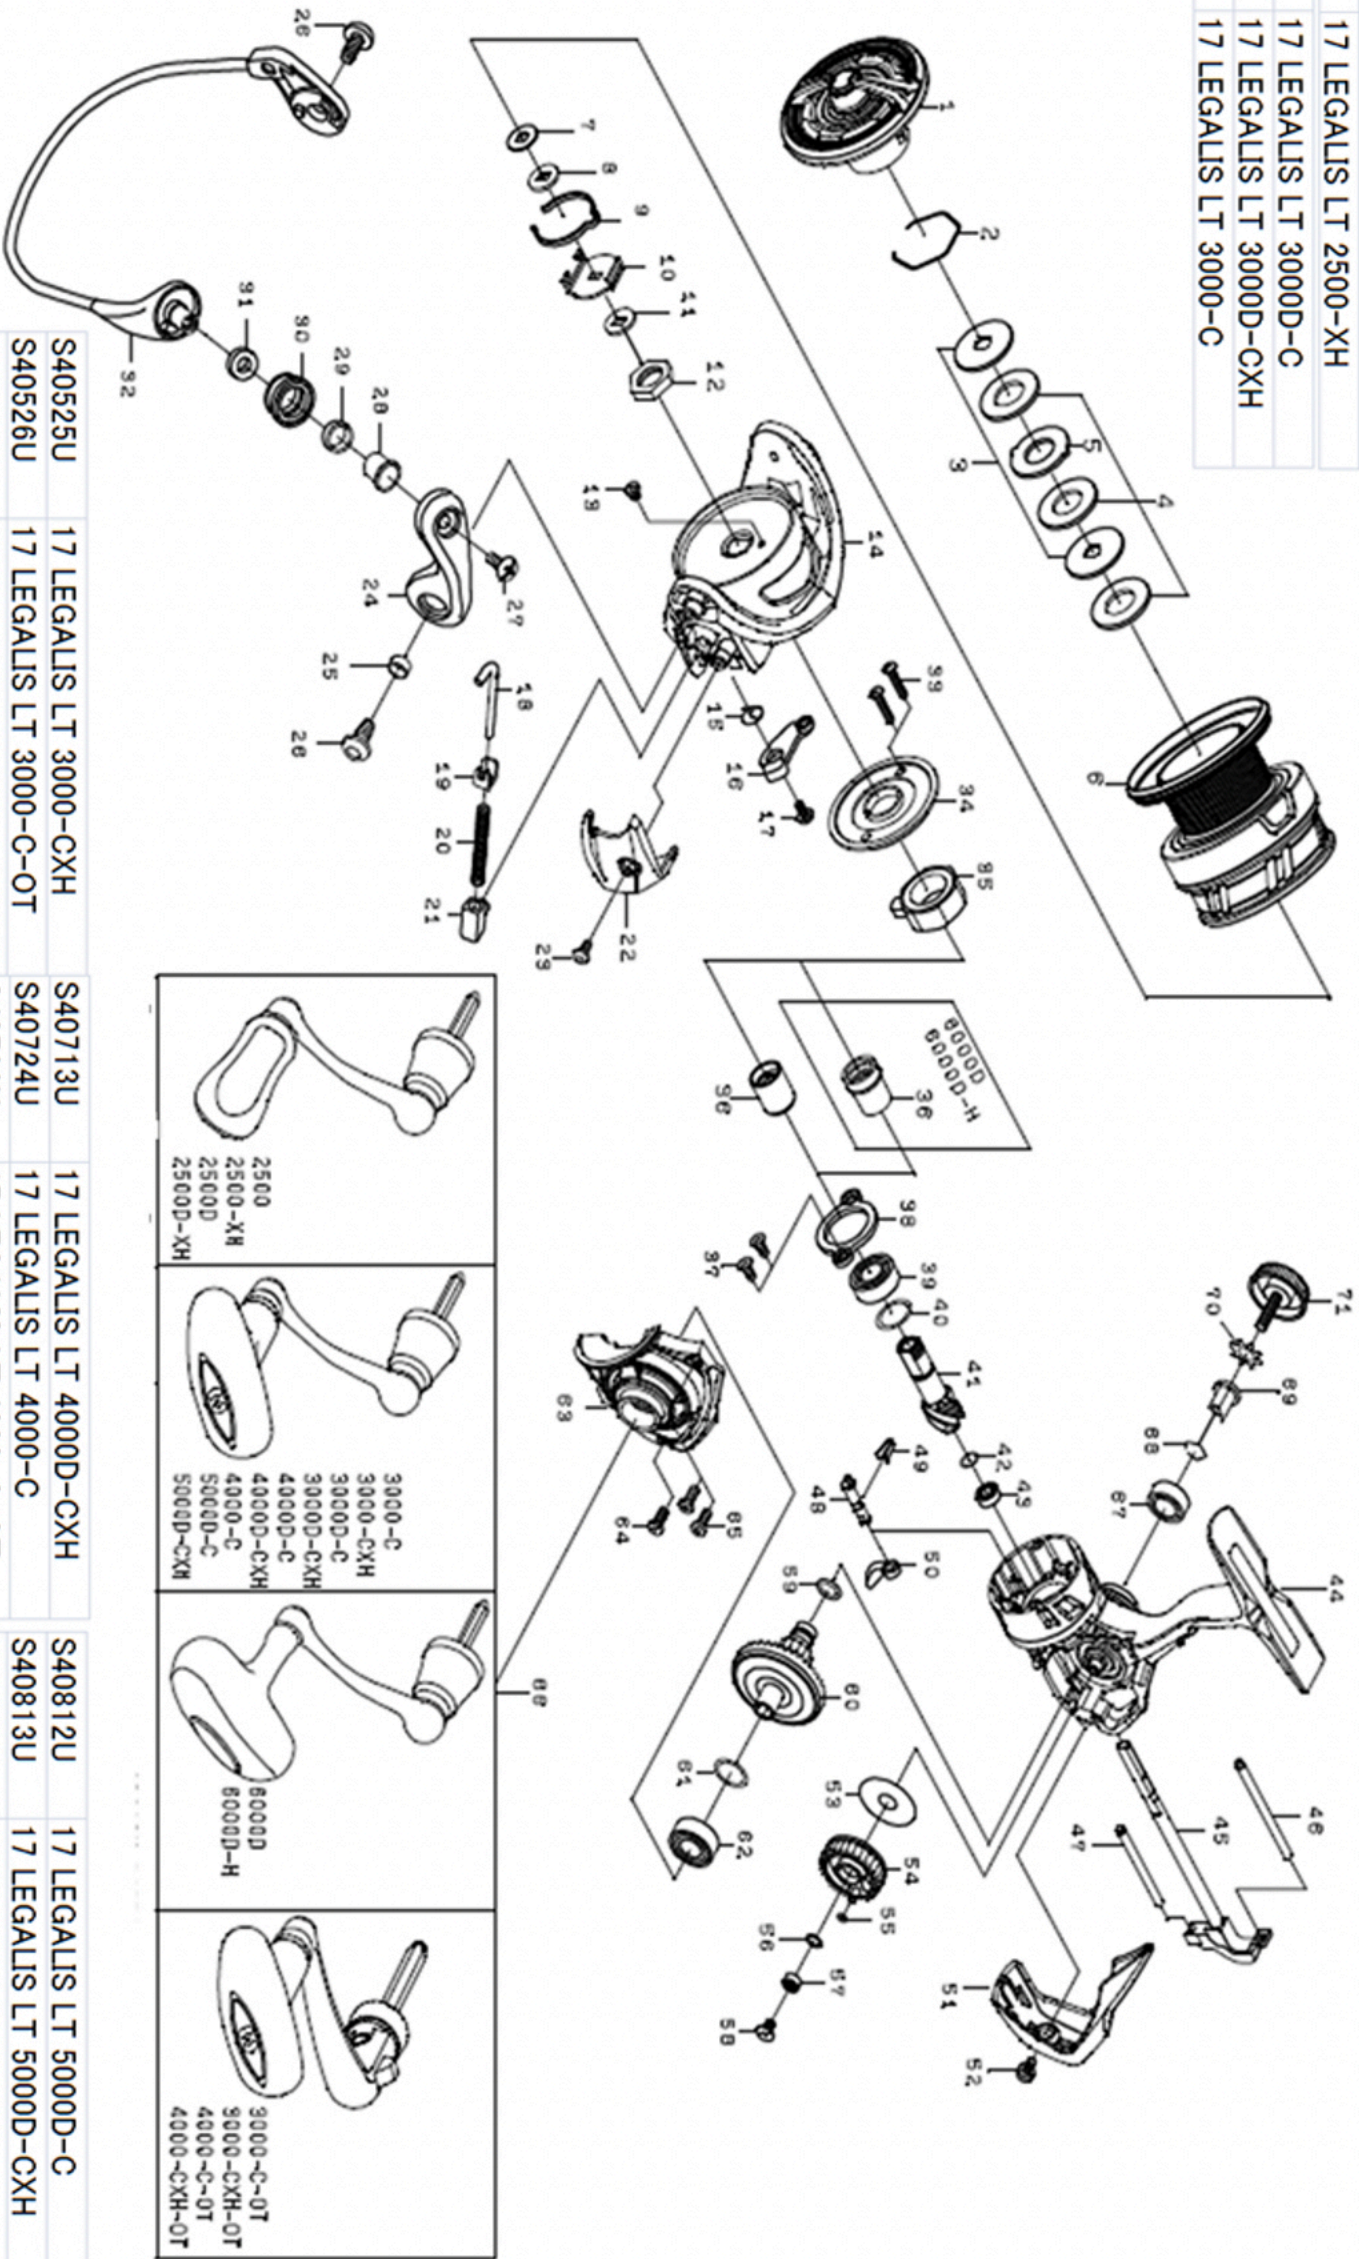

17 LEGALLIS LT 2500D

Feel Alive.

Please quote by part number, not key number when ordering.
spares@daiwaaustralia.com.au PH: (02) 8644 8644

S40412U	17 LEGALLIS LT 2500D
S40413U	17 LEGALLIS LT2500D-XH
S40424U	17 LEGALLIS LT 2500
S40425U	17 LEGALLIS LT 2500-XH
S40512U	17 LEGALLIS LT 3000D-C
S40513U	17 LEGALLIS LT 3000D-CXH
S40524U	17 LEGALLIS LT 3000-C

S40525U	17 LEGALLIS LT 3000-CXH	S40713U	17 LEGALLIS LT 4000D-CXH	S40812U	17 LEGALLIS LT 5000D-C
S40526U	17 LEGALLIS LT 3000-C-OT	S40724U	17 LEGALLIS LT 4000-C	S40813U	17 LEGALLIS LT 5000D-CXH
S40527U	17 LEGALLIS LT 3000-CXH-OT	S40726U	17 LEGALLIS LT 4000-C-OT	S40912U	17 LEGALLIS LT 6000D
S40712U	17 LEGALLIS LT 4000D-C	S40727U	17 LEGALLIS LT 4000-CXH-OT	S40913U	17 LEGALLIS LT 6000D-H