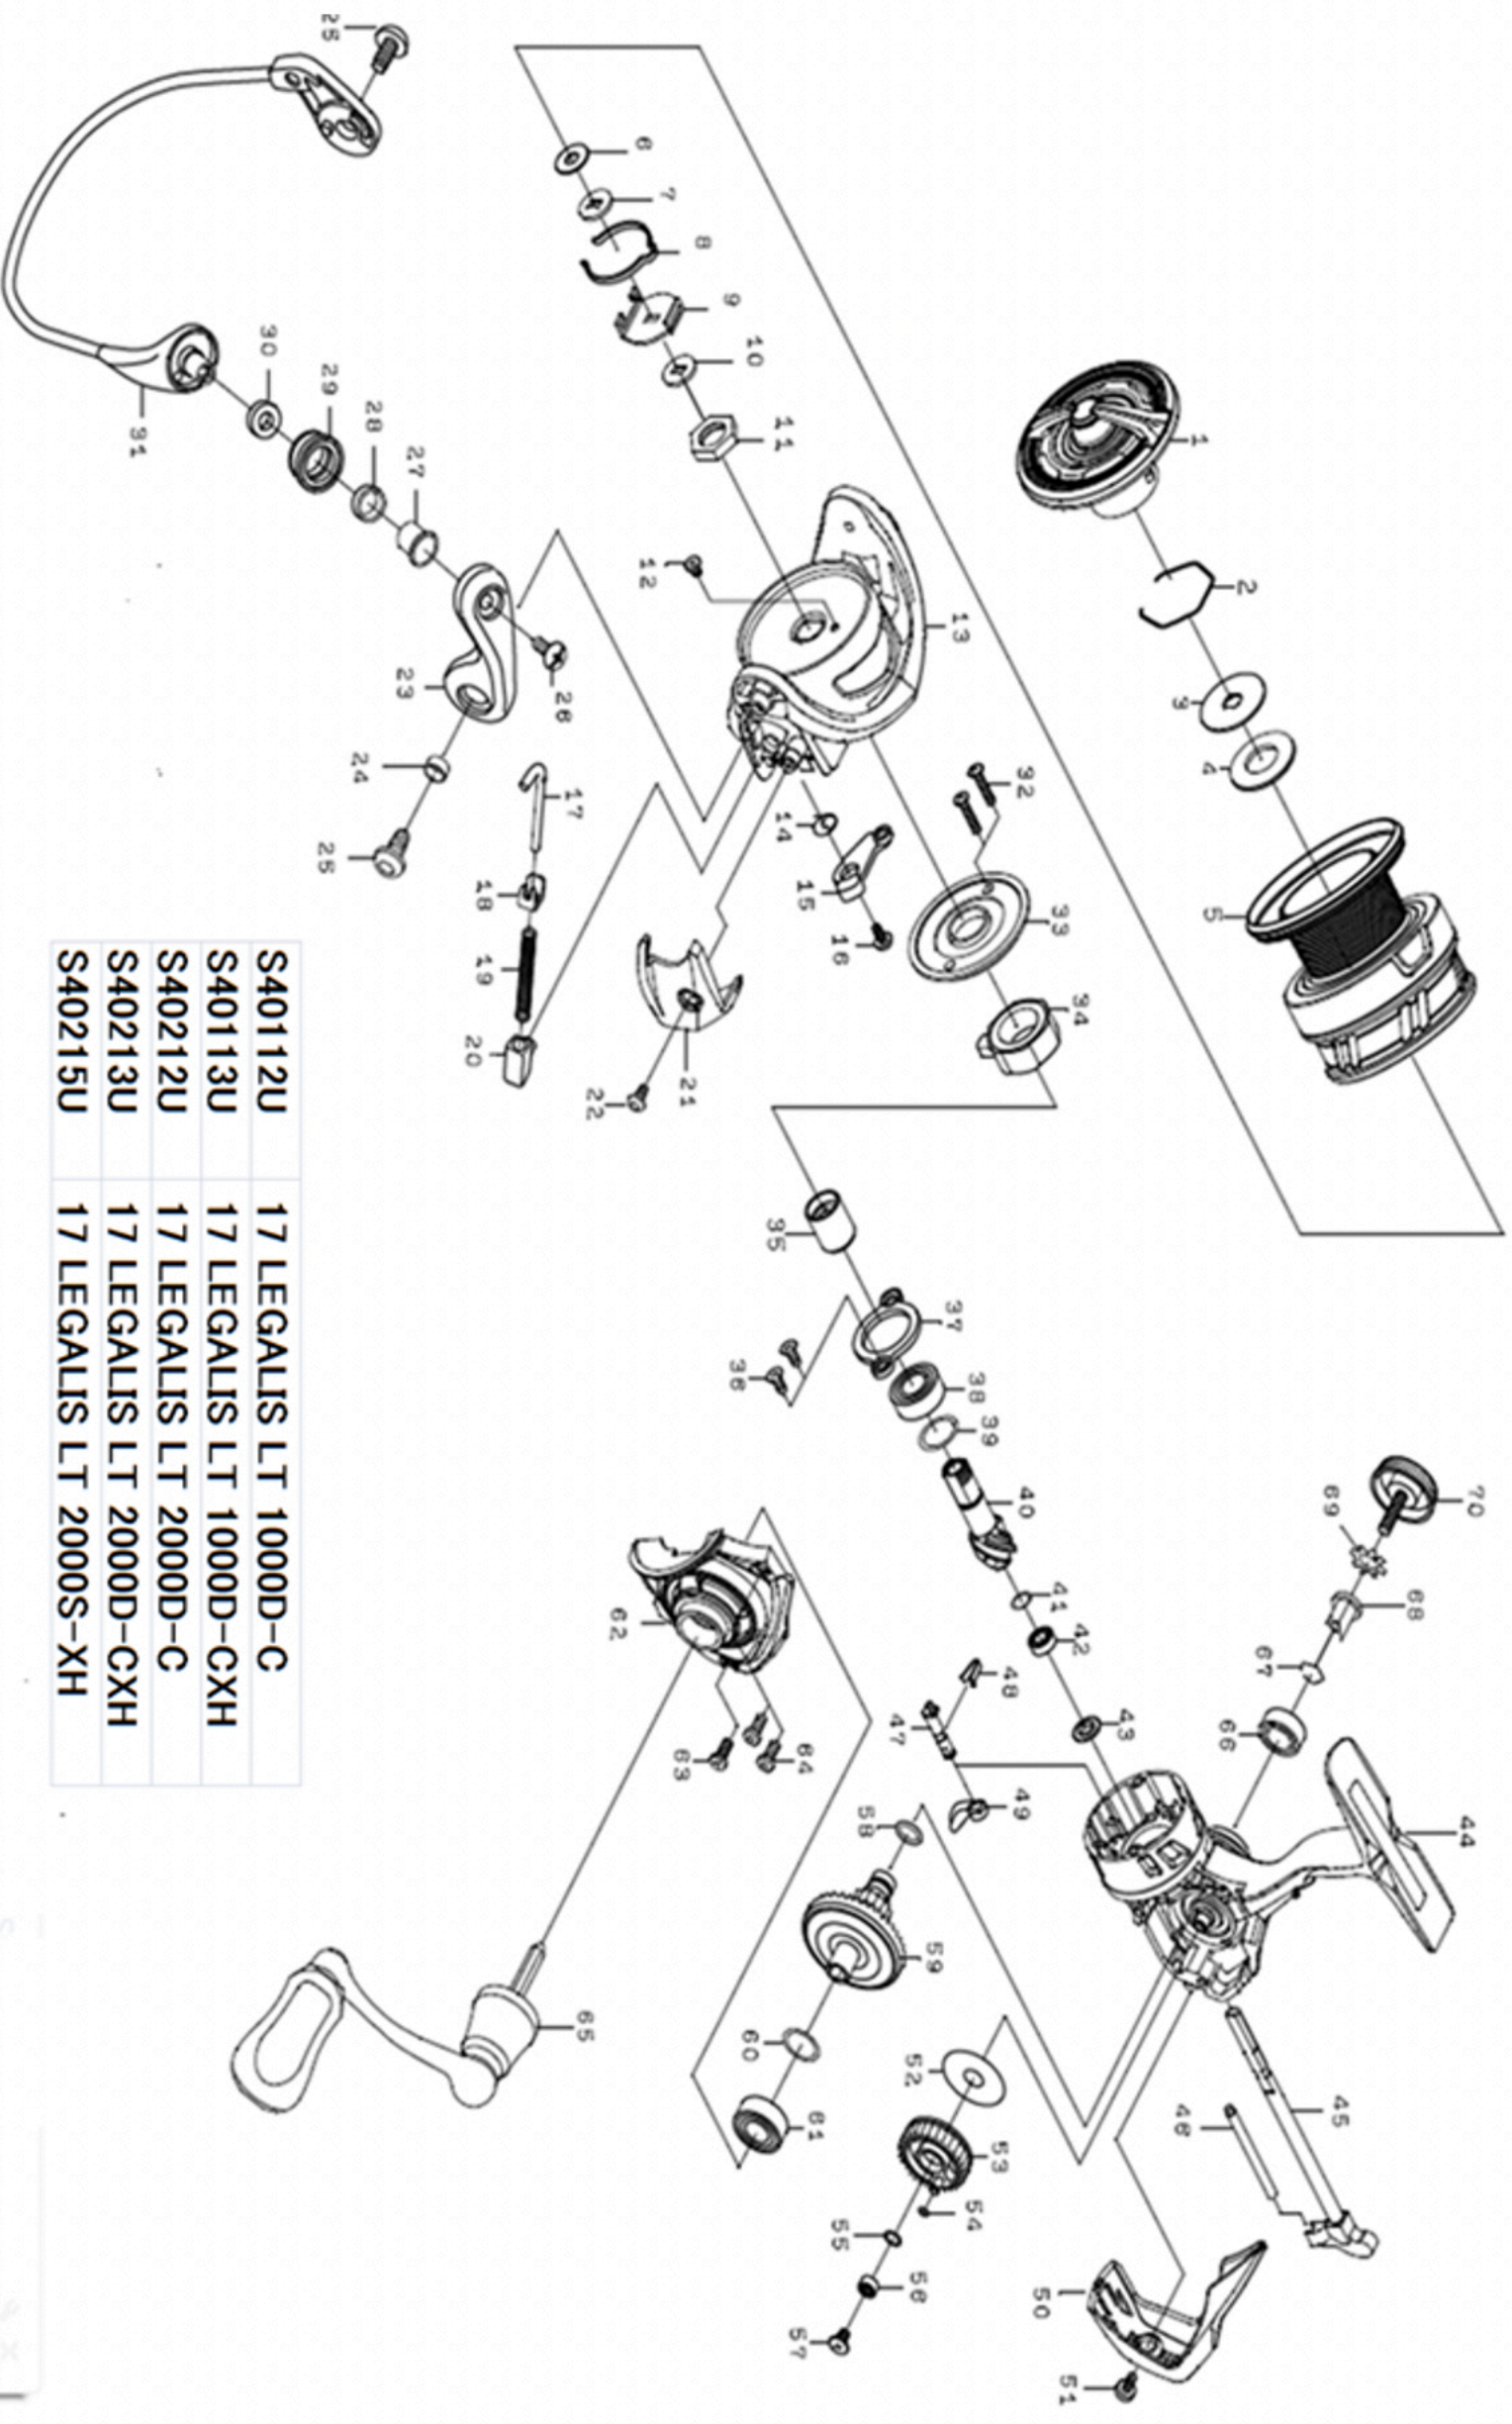

17 LEGALIS LT 2000D-C

Feel Alive.

Please quote by part number, not key number when ordering.
spares@daiwaaustralia.com.au PH: (02) 8644 8644

S40112U	17 LEGALIS LT 1000D-C
S40113U	17 LEGALIS LT 1000D-CXH
S40212U	17 LEGALIS LT 2000D-C
S40213U	17 LEGALIS LT 2000D-CXH
S40215U	17 LEGALIS LT 2000S-XH