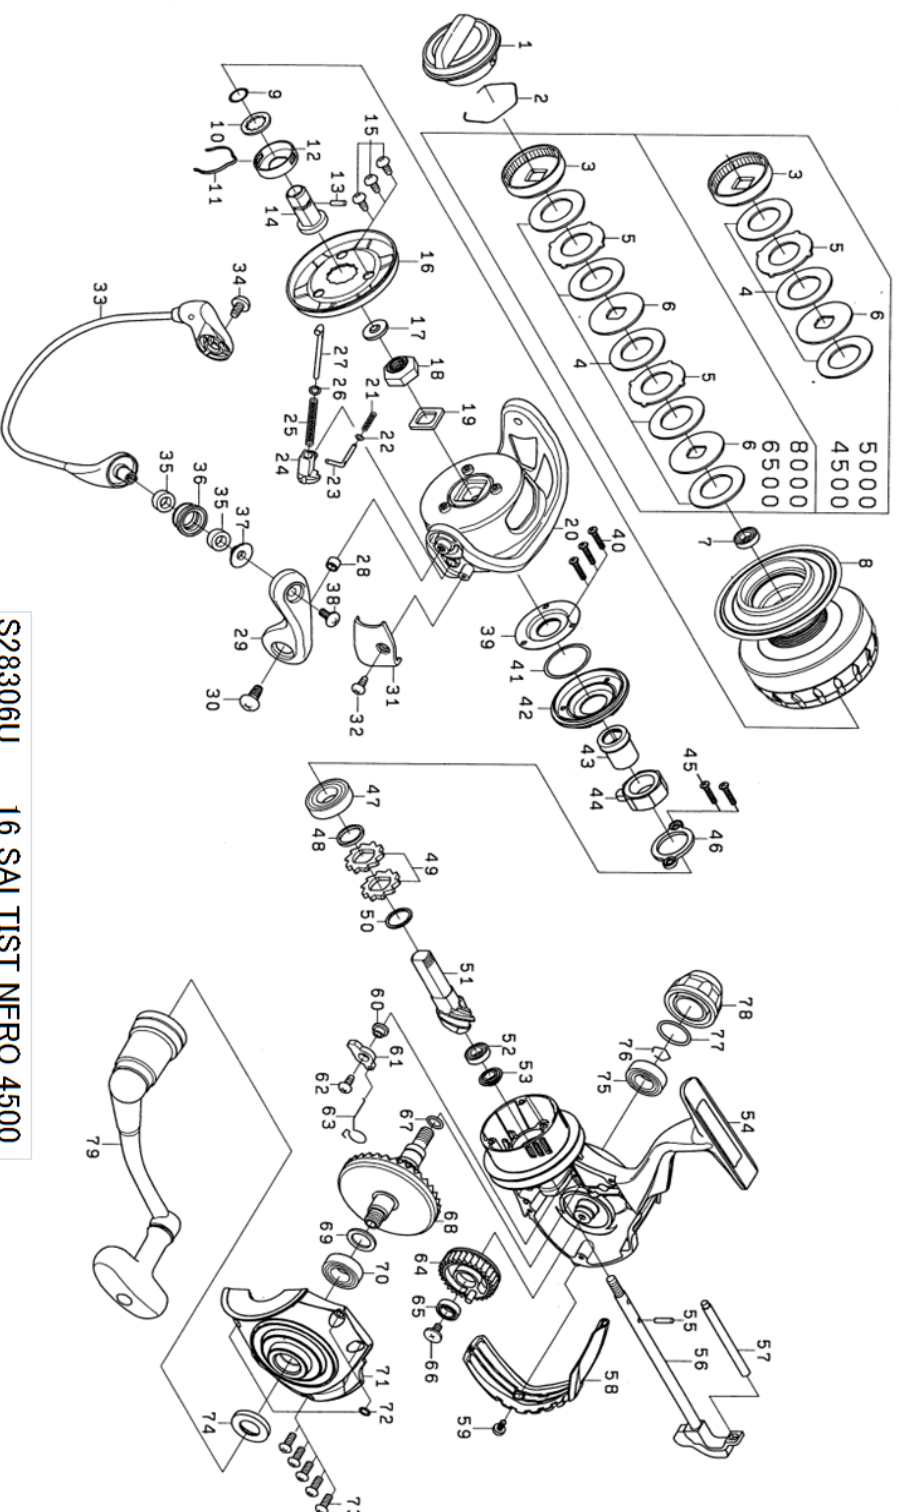

16 SALTIST NERO 8000

Feel Alive.

Please quote by part number, not key number when ordering.
spares@daiwaaustralia.com.au PH: (02) 8644 8644

S28306U	16 SALTIST NERO 4500
S28406U	16 SALTIST NERO 5000
S28706U	16 SALTIST NERO 6500
S28906U	16 SALTIST NERO 8000

S28306U
S28406U
S28706U
S28906U