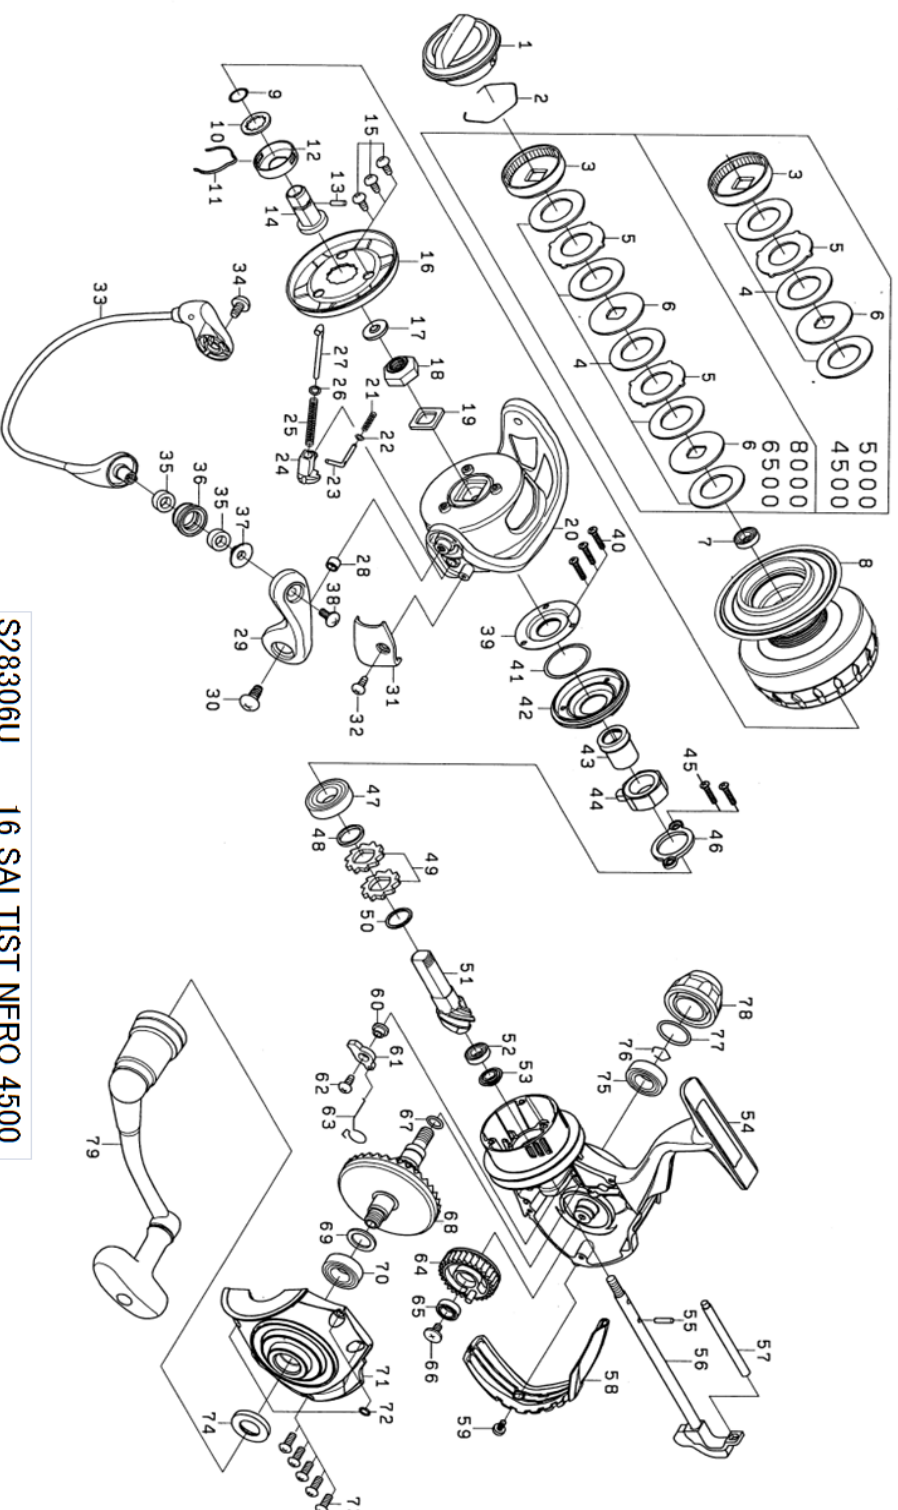

16 SALTIST NERO 6500

Feel Alive.

Please quote by part number, not key number when ordering.
spares@daiwaaustralia.com.au PH: (02) 8644 8644

S28306U	16 SALTIST NERO 4500
S28406U	16 SALTIST NERO 5000
S28706U	16 SALTIST NERO 6500
S28906U	16 SALTIST NERO 8000

S28306U
S28406U
S28706U
S28906U