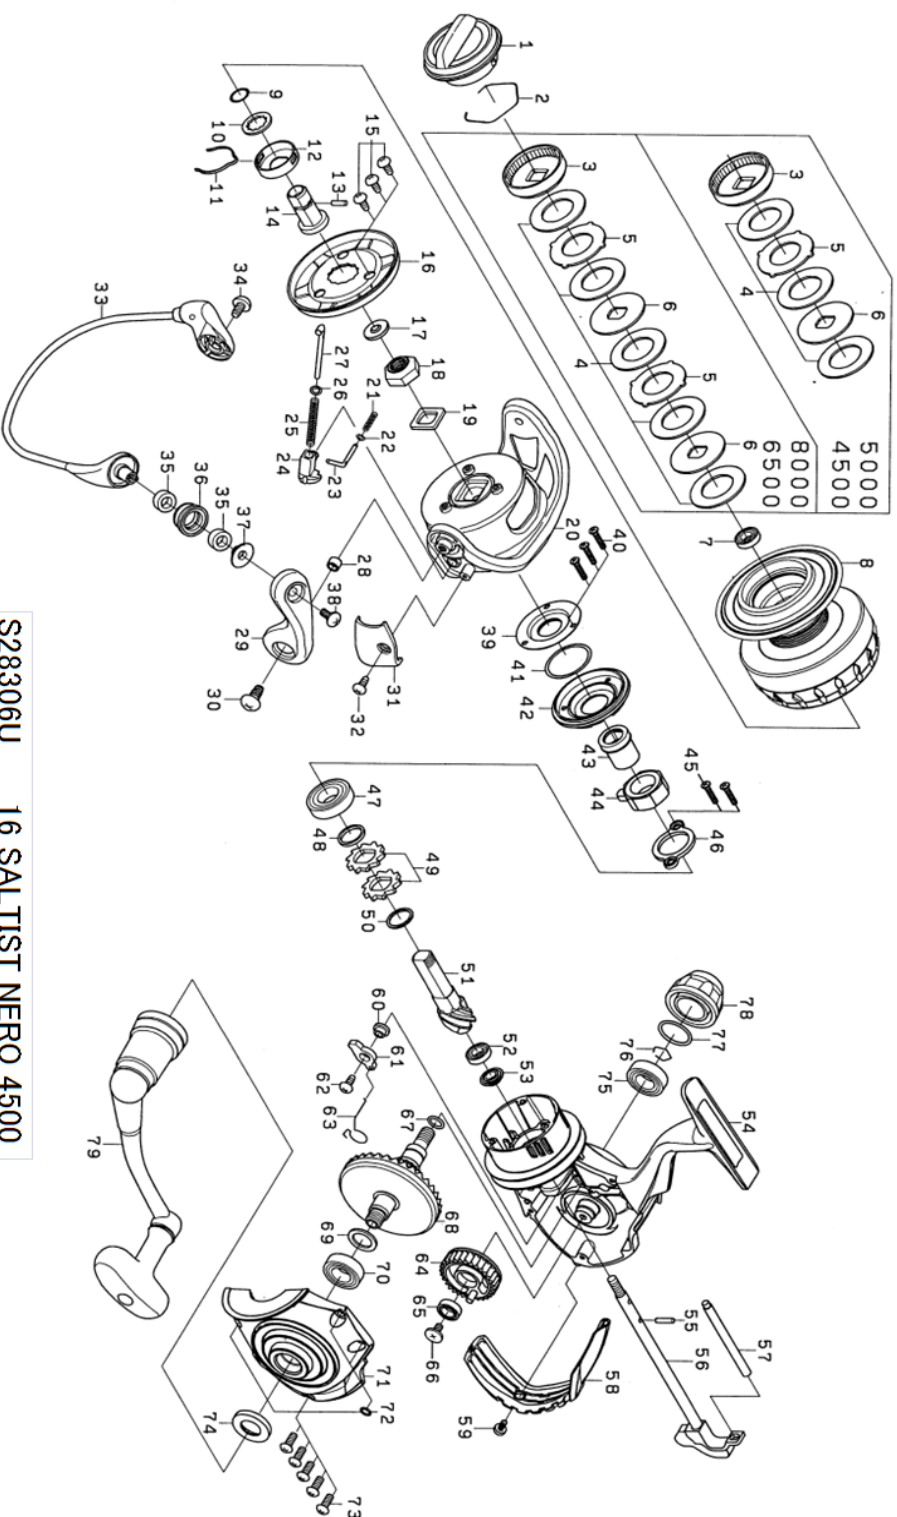

16 SALTIST NERO 5000

Feel Alive.

Please quote by part number, not key number when ordering.
spares@daiwaaustralia.com.au PH: (02) 8644 8644

S28306U	16 SALTIST NERO 4500
S28406U	16 SALTIST NERO 5000
S28706U	16 SALTIST NERO 6500
S28906U	16 SALTIST NERO 8000

S28306U
S28406U
S28706U
S28906U