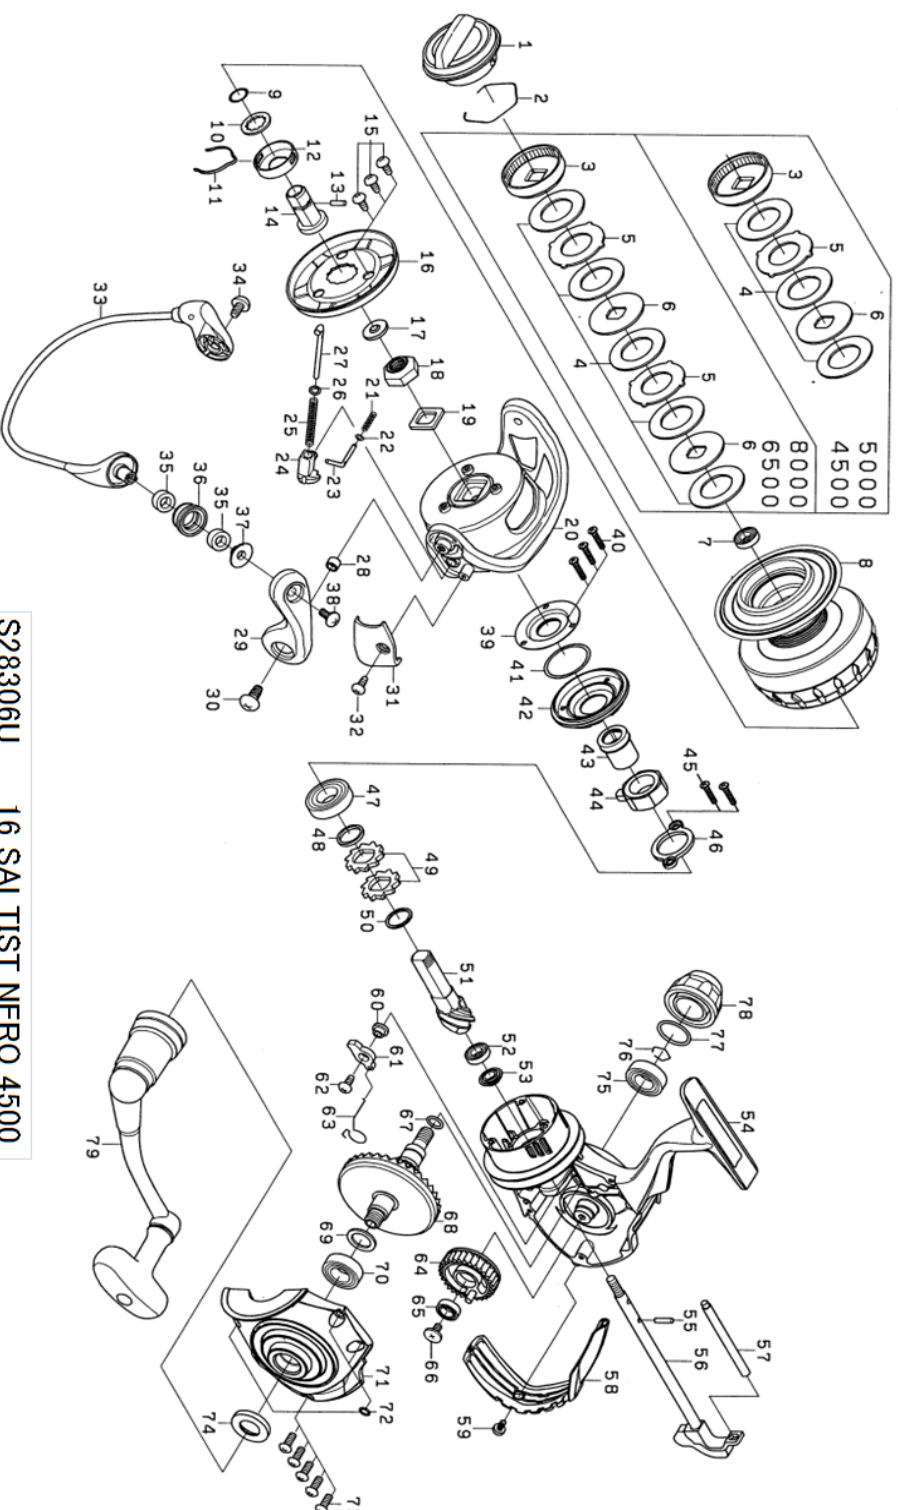

16 SALTIST NERO 4500

Feel Alive.

Please quote by part number, not key number when ordering.
spares@daiwaaustralia.com.au PH: (02) 8644 8644

S28306U	16 SALTIST NERO 4500
S28406U	16 SALTIST NERO 5000
S28706U	16 SALTIST NERO 6500
S28906U	16 SALTIST NERO 8000

S28306U
S28406U
S28706U
S28906U