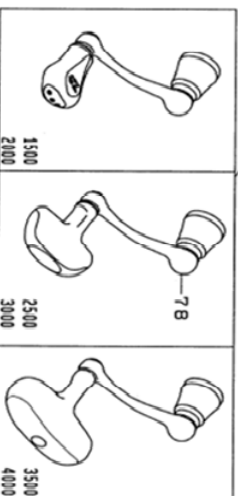

16 SALTIST NERO 4000

Feel Alive.

Please quote by part number, not key number when ordering.
spares@daiwaaustralia.com.au PH: (02) 8644 8644

S2121ZU, S2131ZU
S2141ZU, S2161ZU
S2171ZU, S2181ZU

S2121ZU	16 SALTIST NERO 1500	S2161ZU	16 SALTIST NERO 3000
S2131ZU	16 SALTIST NERO 2000	S2171ZU	16 SALTIST NERO 3500
S2141ZU	16 SALTIST NERO 2500	S2181ZU	16 SALTIST NERO 4000