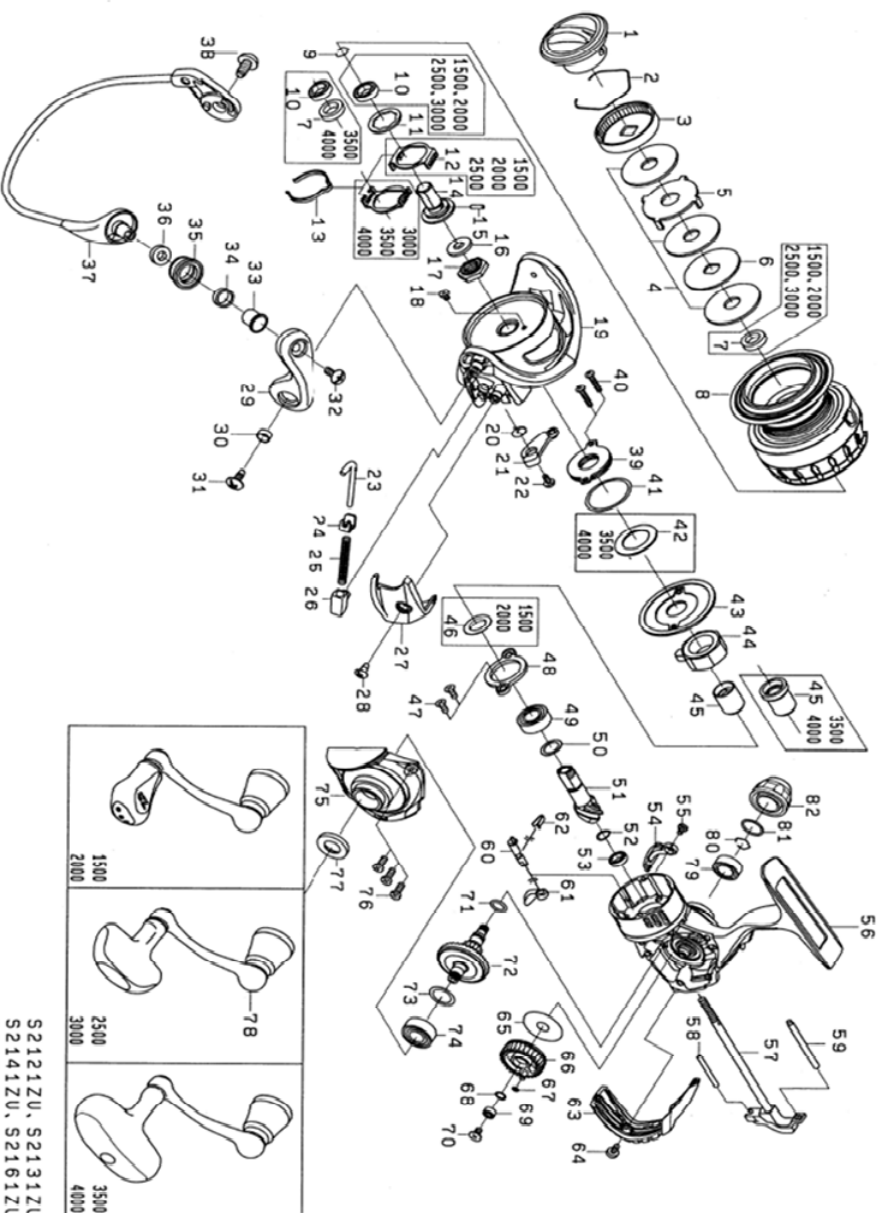

16 SALTIST NERO 4000

Feel Alive.

Please quote by part number, not key number when ordering.
spares@daiwaaustralia.com.au PH: (02) 8644 8644

S2121ZU, S2131ZU
S2141ZU, S2161ZU
S2171ZU, S2181ZU

S2121ZU	16 SALTIST NERO 1500	S2161ZU	16 SALTIST NERO 3000
S2131ZU	16 SALTIST NERO 2000	S2171ZU	16 SALTIST NERO 3500
S2141ZU	16 SALTIST NERO 2500	S2181ZU	16 SALTIST NERO 4000