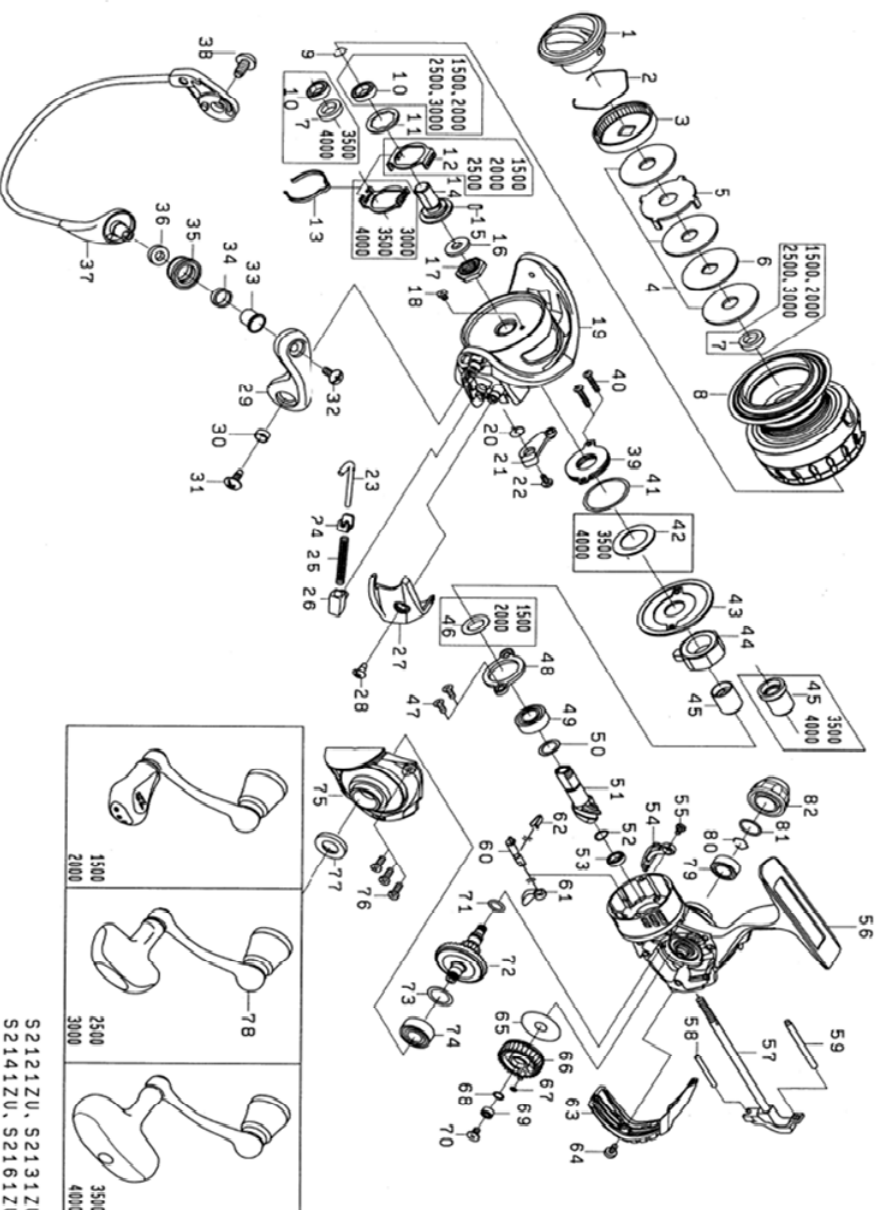

16 SALTIST NERO 3500

Feel Alive.

Please quote by part number, not key number when ordering.
spares@daiwaaustralia.com.au PH: (02) 8644 8644

S2121ZU, S2131ZU
S2141ZU, S2161ZU
S2171ZU, S2181ZU

S2121ZU	16 SALTIST NERO 1500
S2131ZU	16 SALTIST NERO 2000
S2141ZU	16 SALTIST NERO 2500

S2161ZU	16 SALTIST NERO 3000
S2171ZU	16 SALTIST NERO 3500
S2181ZU	16 SALTIST NERO 4000