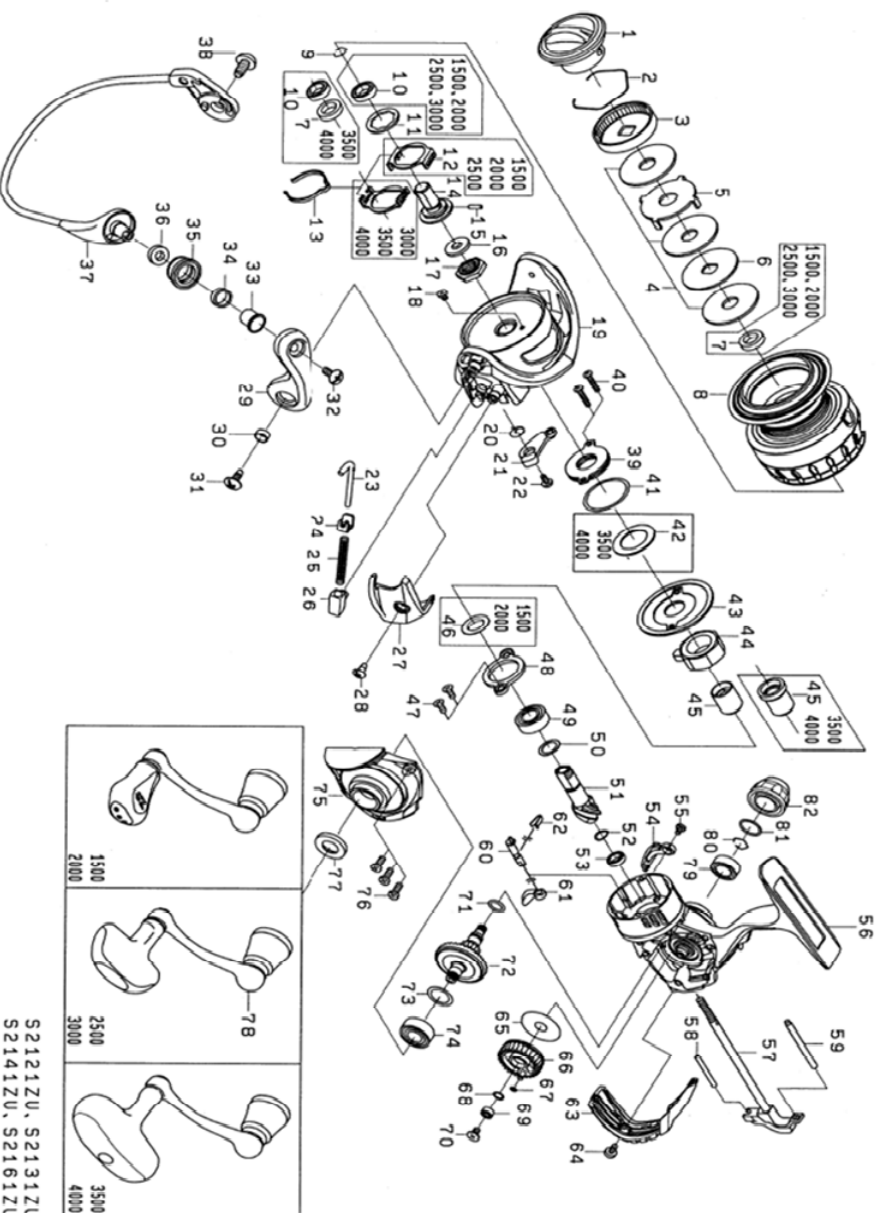

16 SALTIST NERO 3000

Feel Alive.

Please quote by part number, not key number when ordering.
spares@daiwaaustralia.com.au PH: (02) 8644 8644

S2121ZU	16 SALTIST NERO 1500
S2131ZU	16 SALTIST NERO 2000
S2141ZU	16 SALTIST NERO 2500

S2161ZU	16 SALTIST NERO 3000
S2171ZU	16 SALTIST NERO 3500
S2181ZU	16 SALTIST NERO 4000

S2121ZU, S2131ZU
S2141ZU, S2161ZU
S2171ZU, S2181ZU