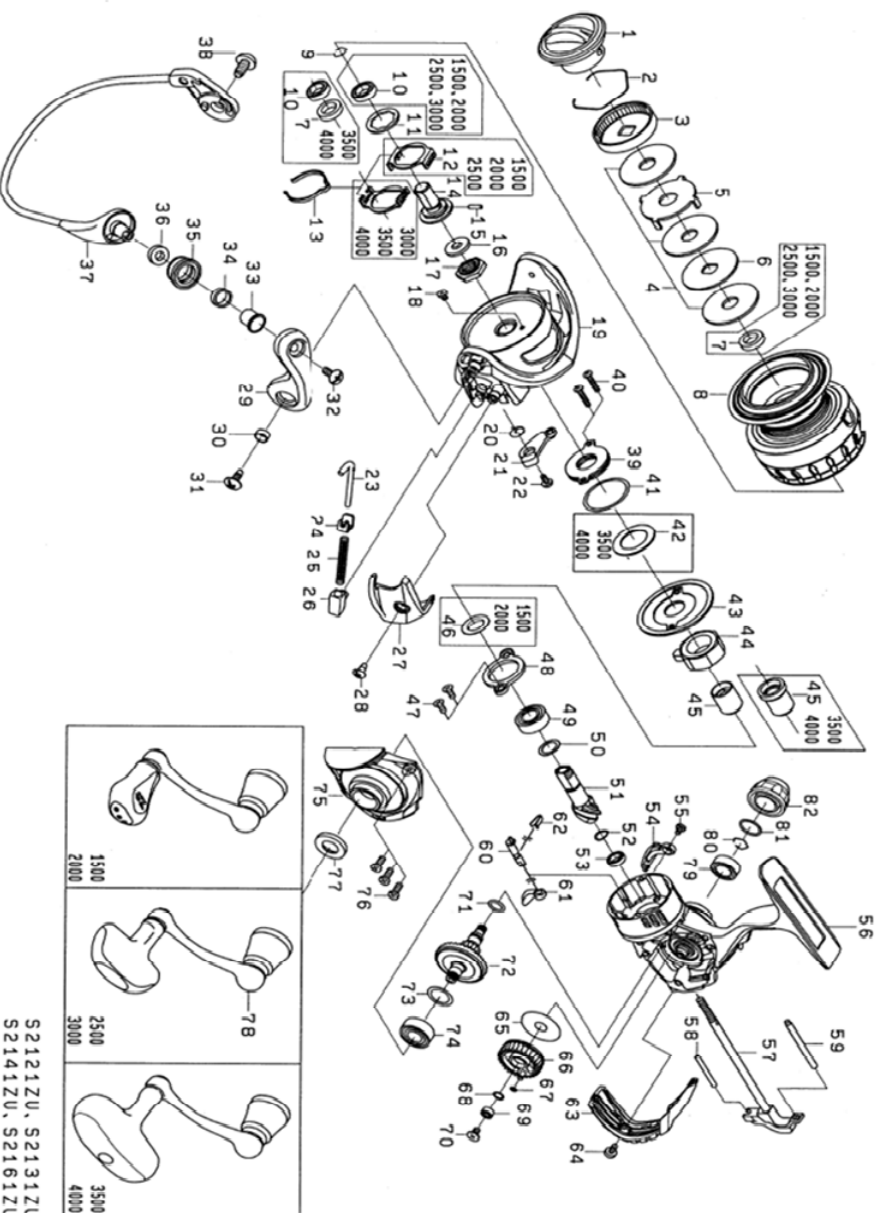

16 SALTIST NERO 2500

Feel Alive.

Please quote by part number, not key number when ordering.
spares@daiwaaustralia.com.au PH: (02) 8644 8644

S2121ZU, S2131ZU
S2141ZU, S2161ZU
S2171ZU, S2181ZU

S2121ZU	16 SALTIST NERO 1500
S2131ZU	16 SALTIST NERO 2000
S2141ZU	16 SALTIST NERO 2500

S2161ZU	16 SALTIST NERO 3000
S2171ZU	16 SALTIST NERO 3500
S2181ZU	16 SALTIST NERO 4000